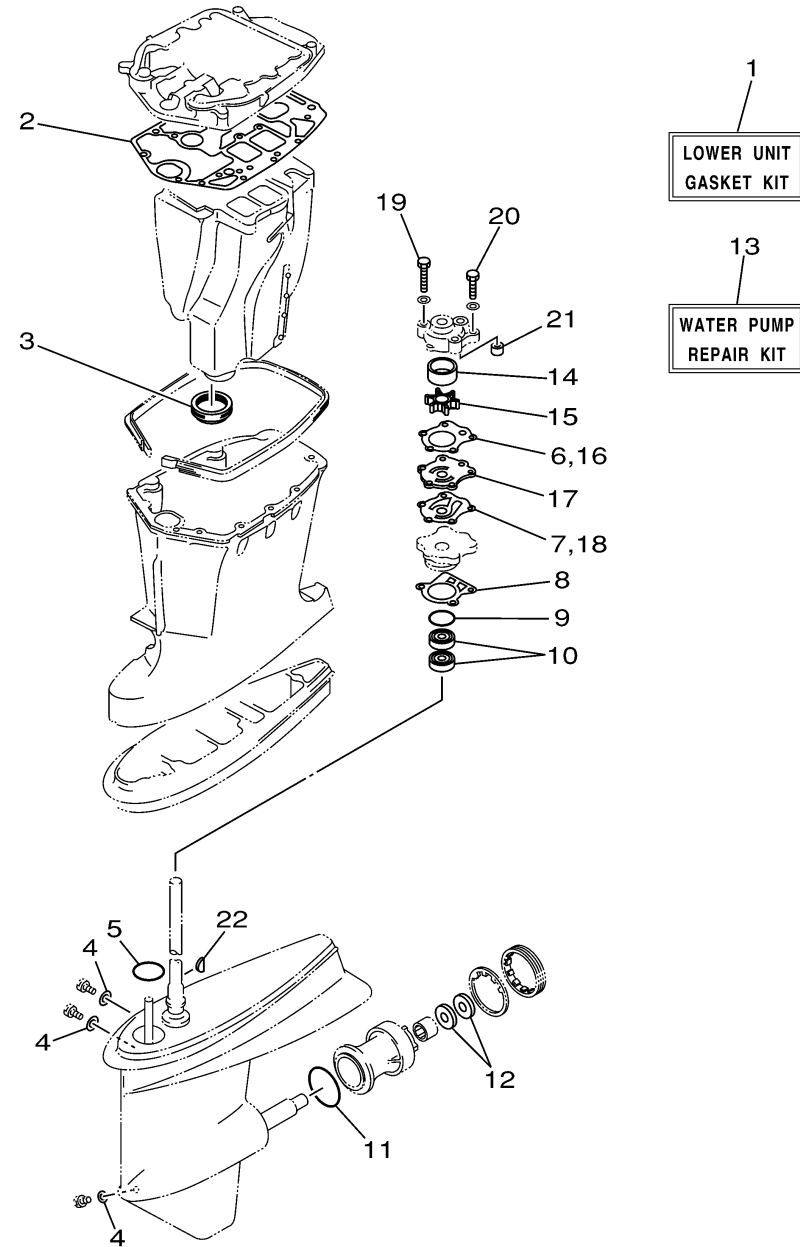

REPAIR KIT 2

Ref No.	Part Number	Description	Qty	Remarks
1	698-W0001-21-00	LOWER UNIT GASKET KIT	1	
2	697-45114-A0-00	. GASKET, UPPER CASING	1	
3	663-45123-00-00	. GASKET, MUFFLER	1	
4	90430-08020-00	. .GASKET	3	
5	93210-49046-00	. O-RING	1	
6	663-44315-A0-00	. GASKET, WATER PUMP	1	
7	663-44324-A0-00	. GASKET, CARTRIDGE	1	
8	663-44316-A0-00	. GASKET, WATER PUMP	1	
9	93210-41042-00	. O-RING	1	
10	93101-23070-00	. .OIL SEAL	2	
11	93210-66M98-00	. O-RING	1	
12	93101-22067-00	. .OIL SEAL	2	
13	696-W0078-00-00	WATER PUMP REPAIR KIT	1	
14	663-44322-40-00	. .INSERT, CARTRIDGE	1	
15	697-44352-00-00	. IMPELLER	1	
16	663-44315-A0-00	. GASKET, WATER PUMP	1	
17	670-44323-00-00	. OUTER PLATE, CARTRIDGE	1	
18	663-44324-A0-00	. GASKET, CARTRIDGE	1	
19	97095-08055-00	. BOLT	2	
20	97095-08045-00	. BOLT	2	

CONTINUED ON NEXT FRAME >

6960100-0180

REPAIR KIT 2

Ref No.	Part Number	Description	Qty	Remarks
21	663-44366-00-00	. DAMPER, WATER SEAL	1	
22	90280-03M03-00	..KEY, WOODRUFF	1	

1
LOWER UNIT
GASKET KIT

13
WATER PUMP
REPAIR KIT