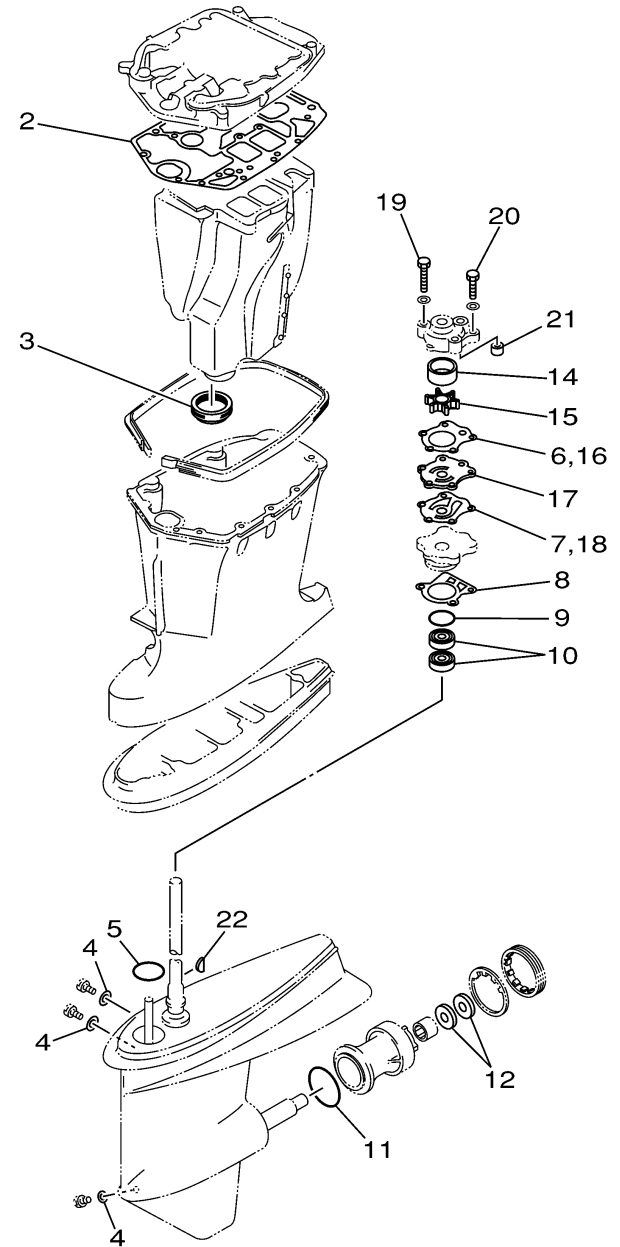

REPAIR KIT 2

Ref No.	Part Number	Description	Qty	Remarks
1	698-W0001-21-00	LOWER UNIT GASKET KIT	1	
2	697-45114-A0-00	. GASKET, UPPER CASING	1	
3	663-45123-00-00	. GASKET, MUFFLER	1	
4	90430-08020-00	. .GASKET	3	
5	93210-49046-00	. O-RING	1	
6	663-44315-A0-00	. GASKET, WATER PUMP	1	
7	663-44324-A0-00	. GASKET, CARTRIDGE	1	
8	663-44316-A0-00	. GASKET, WATER PUMP	1	
9	93210-41042-00	. O-RING	1	
10	93101-23070-00	. .OIL SEAL	2	
11	93210-66M98-00	. O-RING	1	
12	93101-22067-00	. .OIL SEAL	2	
13	696-W0078-00-00	WATER PUMP REPAIR KIT	1	
14	663-44322-40-00	. .INSERT, CARTRIDGE	1	
15	697-44352-00-00	. IMPELLER	1	
16	663-44315-A0-00	. GASKET, WATER PUMP	1	
17	670-44323-00-00	. OUTER PLATE, CARTRIDGE	1	
18	663-44324-A0-00	. GASKET, CARTRIDGE	1	
19	97095-08055-00	. BOLT	2	
20	97095-08045-00	. BOLT	2	

CONTINUED ON NEXT FRAME >

6960100-0180

REPAIR KIT 2

Ref No.	Part Number	Description	Qty	Remarks
21	663-44366-00-00	. DAMPER, WATER SEAL	1	
22	90280-03M03-00	..KEY, WOODRUFF	1	

1
LOWER UNIT
GASKET KIT

13
WATER PUMP
REPAIR KIT