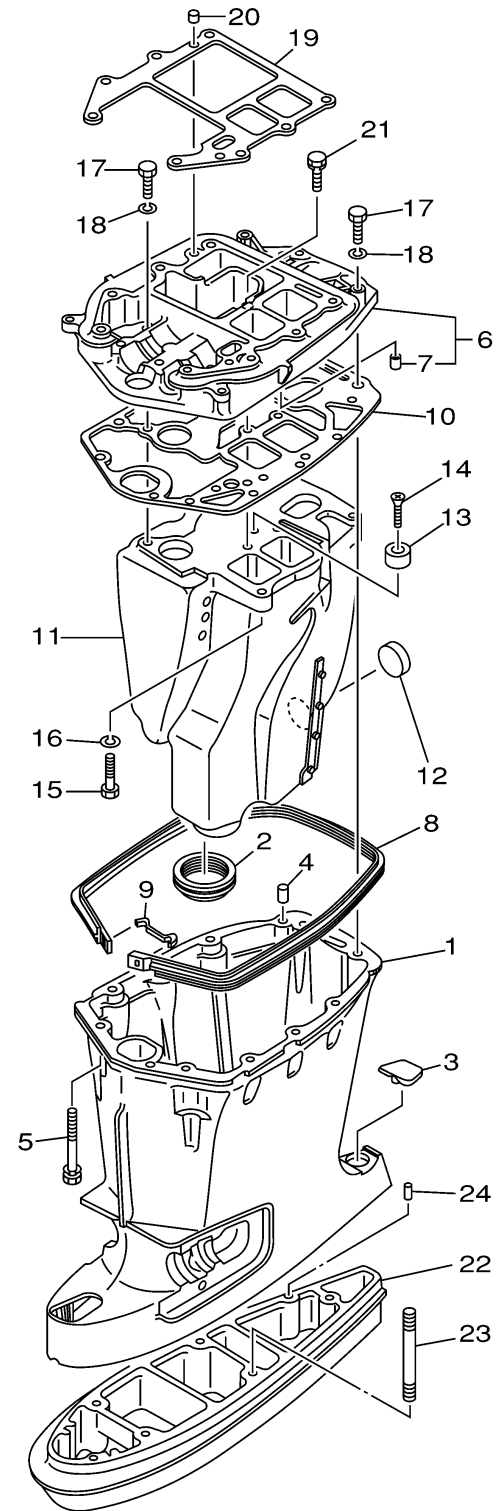

# UPPER CASING

6960100-0140

Ref No.	Part Number	Description	Qty	Remarks
1	697-45111-13-4D	CASING, UPPER	1	
2	663-45123-00-00	GASKET, MUFFLER	1	
3	663-45155-10-00	CAP	1	
4	93606-12019-00	PIN, DOWEL	2	
5	90119-08M82-00	BOLT, WITH WASHER	8	
6	663-41137-04-5B	GUIDE, EXHAUST	1	
7	90386-02M04-00	BUSH	1	
8	663-45127-00-00	SEAL	1	
9	663-45129-00-00	HOOK, DAMPER SEAL	1	
10	697-45114-A0-00	GASKET, UPPER CASING	1	
11	663-14711-12-5B	MUFFLER 1	1	
12	90334-30017-00	PLUG, STRAIGHT	1	
13	663-45251-00-00	ANODE	1	
14	90152-06M01-00	SCREW, COUNTERSUNK	1	
15	97075-08035-00	BOLT	1	
16	92995-08100-00	WASHER	1	
17	97075-08030-00	BOLT	6	
18	92995-08100-00	WASHER	6	
19	696-45113-A0-00	GASKET, UPPER CASING	1	
20	93606-12019-00	PIN, DOWEL	2	

CONTINUED ON NEXT FRAME >

# UPPER CASING

6960100-0140

Ref No.	Part Number	Description	Qty	Remarks
21	97575-08440-00	BOLT, WITH WASHER	1	
22	696-45211-01-4D	EXTENSION	1	
23	90116-10M31-00	BOLT, STUD	4	
24	93606-12019-00	PIN, DOWEL	2	