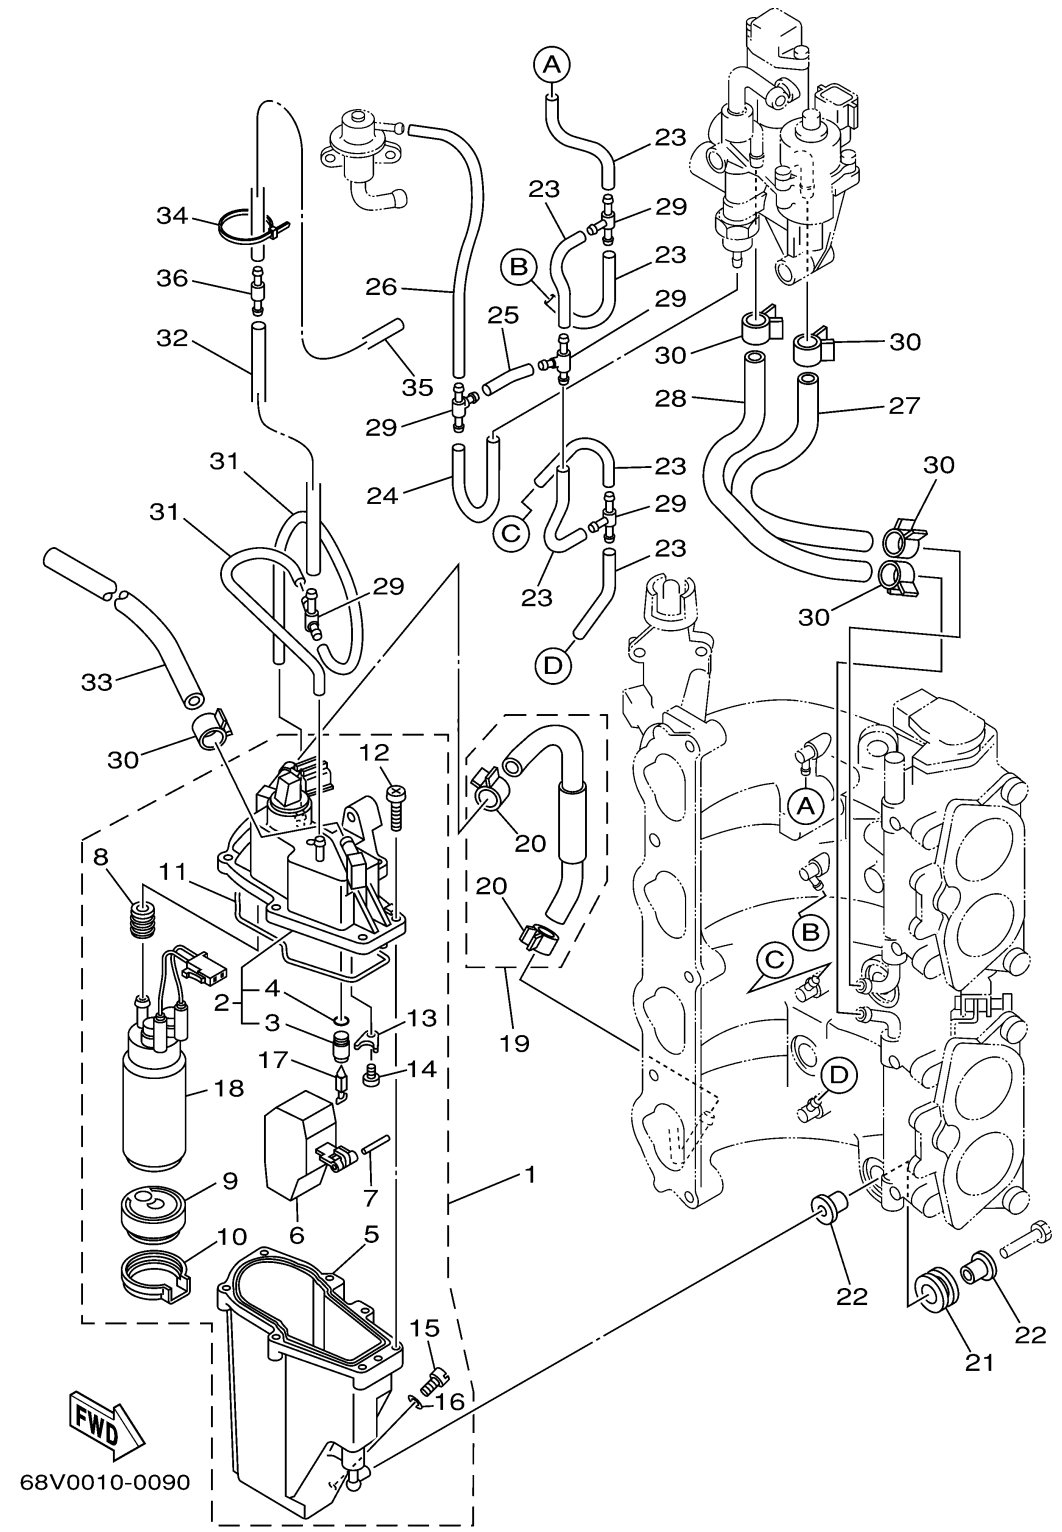

# FUEL INJECTION PUMP

Ref No.	Part Number	Description	Qty	Remarks
1	68V-14180-00-00	FLOAT CHAMBER ASSY	1	
2	68V-14182-00-00	. COVER, FLOAT CHAMBER	1	
3	68V-1439A-00-00	. . SEAT, VALVE	1	
4	68V-13769-00-00	. . O-RING	1	
5	68V-14181-00-00	. BODY, FLOAT CHAMBER 1	1	
6	68V-14985-00-00	. .FLOAT	1	
7	68V-14386-00-00	. .PIN, FLOAT	1	
8	68V-13781-00-00	. .DAMPER, PUMP	1	
9	68V-13915-00-00	. FILTER	1	
10	68V-13784-00-00	. COVER, PUMP	1	
11	68V-14984-00-00	. GASKET, FLOAT CHAMBER	1	
12	68V-14567-00-00	. SCREW	7	
13	68V-14255-00-00	. PLATE	1	
14	68V-14592-00-00	. .SCREW	1	
15	68V-14191-00-00	. .PLUG, DRAIN	1	
16	68V-14126-00-00	. .GASKET	1	
17	68V-14546-00-00	. .VALVE, NEEDLE	1	
18	68V-13907-00-00	. .FUEL PUMP COMP.	1	
19	68V-14807-00-00	HOSE COMP.	1	
20	68V-24387-00-00	. .CLIP	2	

CONTINUED ON NEXT FRAME >

# FUEL INJECTION PUMP

Ref No.	Part Number	Description	Qty	Remarks
21	68V-13593-00-00	DAMPER	3	
22	68V-13716-00-00	COLLAR	6	
23	68V-13542-00-00	HOSE, VACUUM SENSING 1	6	
24	68V-13533-00-00	.HOSE, VACUUM SENSING 4	1	
25	68V-13544-00-00	HOSE, VACUUM SENSING 2	1	
26	68V-13532-00-00	HOSE, VACUUM SENSING 3	1	
27	68V-13545-00-00	HOSE 1	1	
28	68V-13546-00-00	HOSE 2	1	
29	68V-24377-00-00	PIPE, JOINT 2	5	
30	68V-13577-00-00	CLIP	5	
31	68V-13545-00-00	HOSE 1	2	
32	68V-13547-00-00	HOSE 3	1	
33	68V-14294-00-00	HOSE	1	
34	68V-2417H-00-00	CLAMP 1	1	
35	68V-13546-00-00	HOSE 2	1	
36	68V-13490-00-00	RELIEF VALVE ASSY	1	