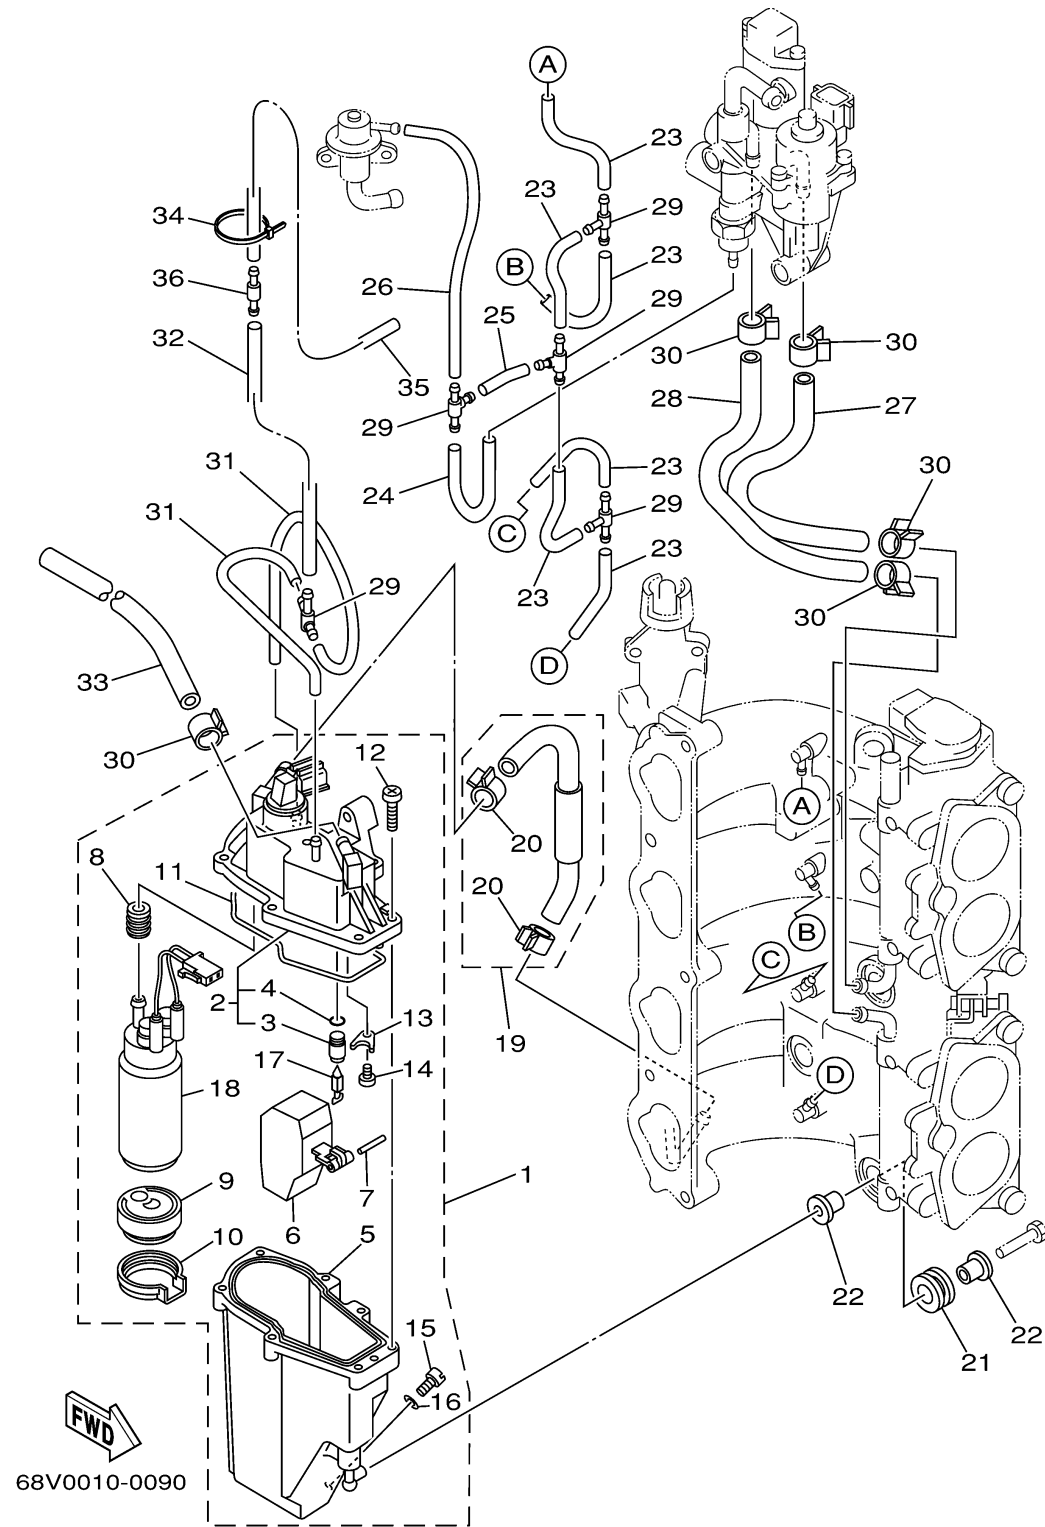

# FUEL INJECTION PUMP

Ref No.	Part Number	Description	Qty	Remarks
1	68V-14180-00-00	FLOAT CHAMBER ASSY	1	
2	68V-14182-00-00	. COVER, FLOAT CHAMBER	1	
3	68V-1439A-00-00	. . SEAT, VALVE	1	
4	68V-13769-00-00	. . O-RING	1	
5	68V-14181-00-00	. BODY, FLOAT CHAMBER 1	1	
6	68V-14985-00-00	. .FLOAT	1	
7	68V-14386-00-00	. .PIN, FLOAT	1	
8	68V-13781-00-00	. .DAMPER, PUMP	1	
9	68V-13915-00-00	. FILTER	1	
10	68V-13784-00-00	. COVER, PUMP	1	
11	68V-14984-00-00	. GASKET, FLOAT CHAMBER	1	
12	68V-14567-00-00	. SCREW	7	
13	68V-14255-00-00	. PLATE	1	
14	68V-14592-00-00	. .SCREW	1	
15	68V-14191-00-00	. .PLUG, DRAIN	1	
16	68V-14126-00-00	. .GASKET	1	
17	68V-14546-00-00	. .VALVE, NEEDLE	1	
18	68V-13907-00-00	. .FUEL PUMP COMP.	1	
19	68V-14807-00-00	HOSE COMP.	1	
20	68V-24387-00-00	. .CLIP	2	

CONTINUED ON NEXT FRAME >

# FUEL INJECTION PUMP

Ref No.	Part Number	Description	Qty	Remarks
21	68V-13593-00-00	DAMPER	3	
22	68V-13716-00-00	COLLAR	6	
23	68V-13542-00-00	HOSE, VACUUM SENSING 1	6	
24	68V-13533-00-00	.HOSE, VACUUM SENSING 4	1	
25	68V-13544-00-00	HOSE, VACUUM SENSING 2	1	
26	68V-13532-00-00	HOSE, VACUUM SENSING 3	1	
27	68V-13545-00-00	HOSE 1	1	
28	68V-13546-00-00	HOSE 2	1	
29	68V-24377-00-00	PIPE, JOINT 2	5	
30	68V-13577-00-00	CLIP	5	
31	68V-13545-00-00	HOSE 1	2	
32	68V-13547-00-00	HOSE 3	1	
33	68V-14294-00-00	HOSE	1	
34	68V-2417H-00-00	CLAMP 1	1	
35	68V-13546-00-00	HOSE 2	1	
36	68V-13490-00-00	RELIEF VALVE ASSY	1	