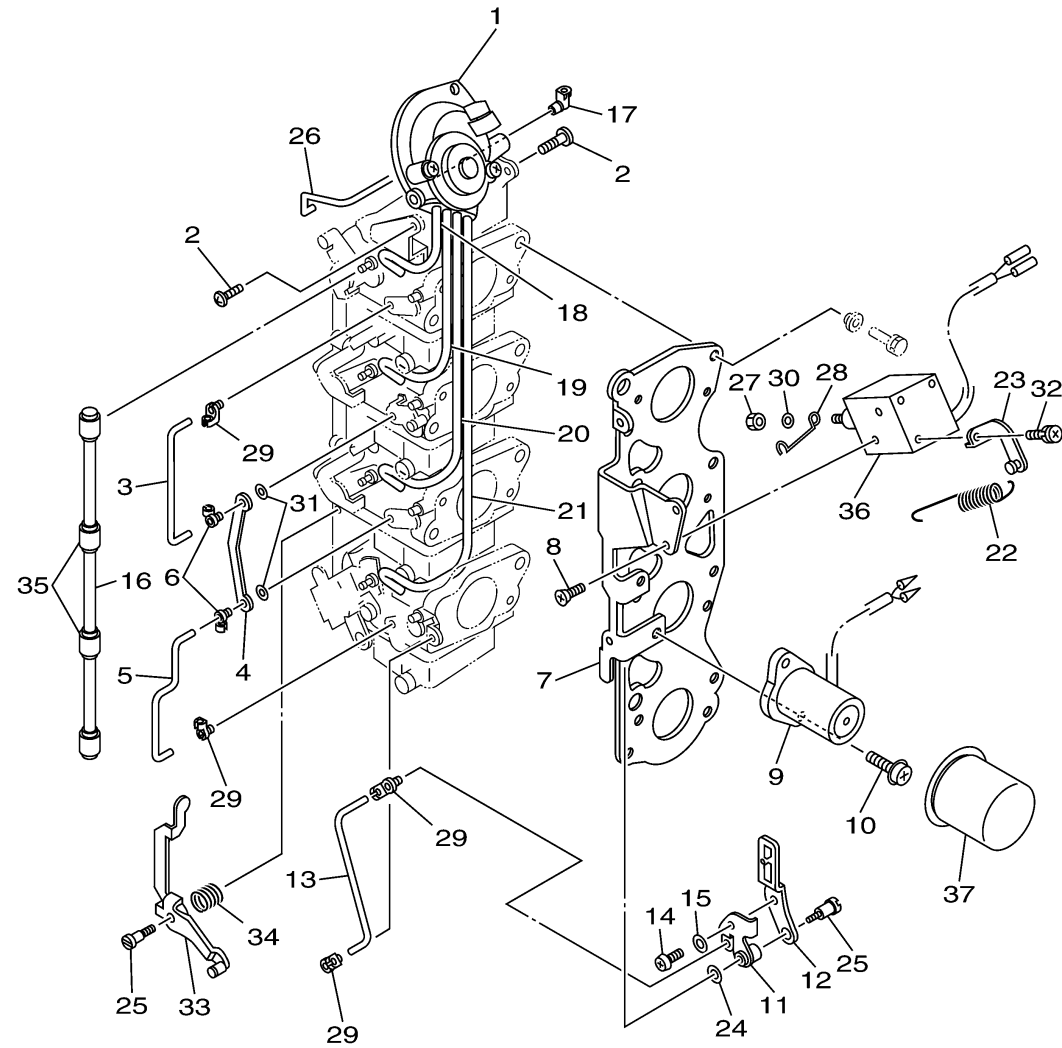

CARBURETOR LINK

Ref No.	Part Number	Description	Qty	Remarks
1	62Y-14369-00-00	DIAPHRAGM ASSY 2	1	
2	97890-05006-00	SCREW, PAN HEAD	3	
3	62Y-14585-00-00	ROD, CHOKE	1	
4	62Y-14585-10-00	ROD, CHOKE	1	
5	62Y-14585-20-00	ROD, CHOKE	1	
6	62Y-41262-10-00	JOINT, CHOKE LEVER	2	
7	62Y-14291-00-00	BRACKET 1	1	
8	62Y-14592-00-00	SCREW	2	
9	62Y-14380-00-00	PRIME STARTER ASSY	1	
10	62Y-14429-00-00	SCREW	2	
11	62Y-14175-00-00	LEVER, STARTER 1	1	
12	62Y-14175-11-00	LEVER, STARTER 1	1	
13	62Y-14585-30-00	ROD, CHOKE	1	
14	62Y-14567-00-00	SCREW	1	
15	92995-05600-00	WASHER	1	
16	62Y-14585-40-00	ROD, CHOKE	1	
17	62Y-41262-00-00	JOINT, CHOKE LEVER	1	
18	62Y-14349-10-00	PIPE	1	
19	62Y-14349-20-00	PIPE	1	
20	62Y-14349-00-00	PIPE	1	

CONTINUED ON NEXT FRAME >

62Y0010-8070

CARBURETOR LINK

Ref No.	Part Number	Description	Qty	Remarks
21	62Y-14349-30-00	PIPE	1	
22	62Y-14487-01-00	SPRING	1	
23	62Y-14255-00-00	PLATE	1	
24	92995-04600-00	WASHER	1	
25	62Y-14429-10-00	SCREW	2	
26	62Y-14585-50-00	ROD, CHOKE	1	
27	62Y-14258-00-00	NUT, LOCK	1	
28	62Y-1212A-00-00	WIRE, PLUS LEAD	1	
29	6F5-41262-01-00	JOINT, THROTTLE LEVER	4	
30	62Y-14475-10-00	WASHER	1	
31	62Y-14596-00-00	WASHER	2	
32	97980-04108-00	.SCREW, WITH WASHER	1	
33	62Y-14360-00-00	THROTTLE DAMPER ASSY	1	
34	62Y-14555-00-00	SPRING	1	
35	62Y-14578-00-00	COLLAR	2	
36	6E9-86111-01-00	COIL, SOLENOID	1	
37	62Y-14967-00-00	COVER	1	

62Y0010-8070