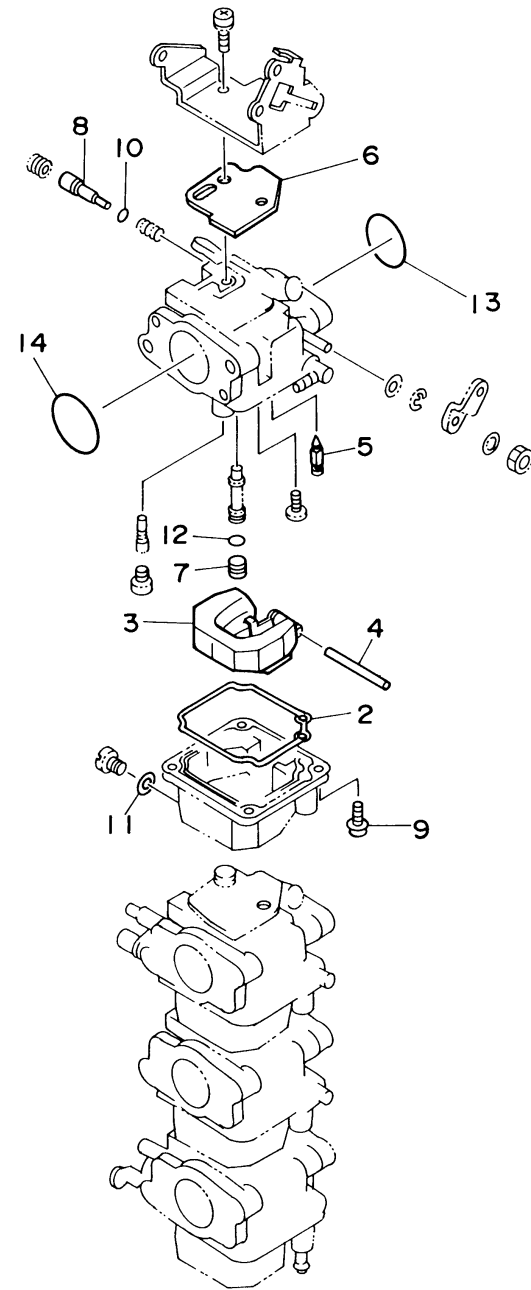

1
**CARBURETOR
 REPAIR KIT**

62Y0010-5290

REPAIR KIT 2

Ref No.	Part Number	Description	Qty	Remarks
1	62Y-W0093-00-00	CARBURETOR REPAIR KIT	1	
2	6L2-14384-00-00	. GASKET, FLOAT CHAMBER	1	
3	6L2-14385-00-00	. FLOAT	1	
4	6E5-14386-01-00	. PIN, FLOAT	1	
5	6L2-14392-00-00	. VALVE	1	
6	62Y-14399-00-00	. GASKET	1	
7	62Y-14355-00-00	..PLUG	1	
8	5H0-14323-00-00	. SCREW, AIR ADJUSTING	1	
9	97980-04112-00	. SCREW, WITH WASHER	4	
10	5H0-14397-00-00	. O-RING	1	
11	62Y-14398-00-00	. GASKET	1	
12	6F5-14397-00-00	. O-RING	1	
13	93210-30MH4-00	. O-RING	4	
14	93210-35M86-00	..O-RING	4	