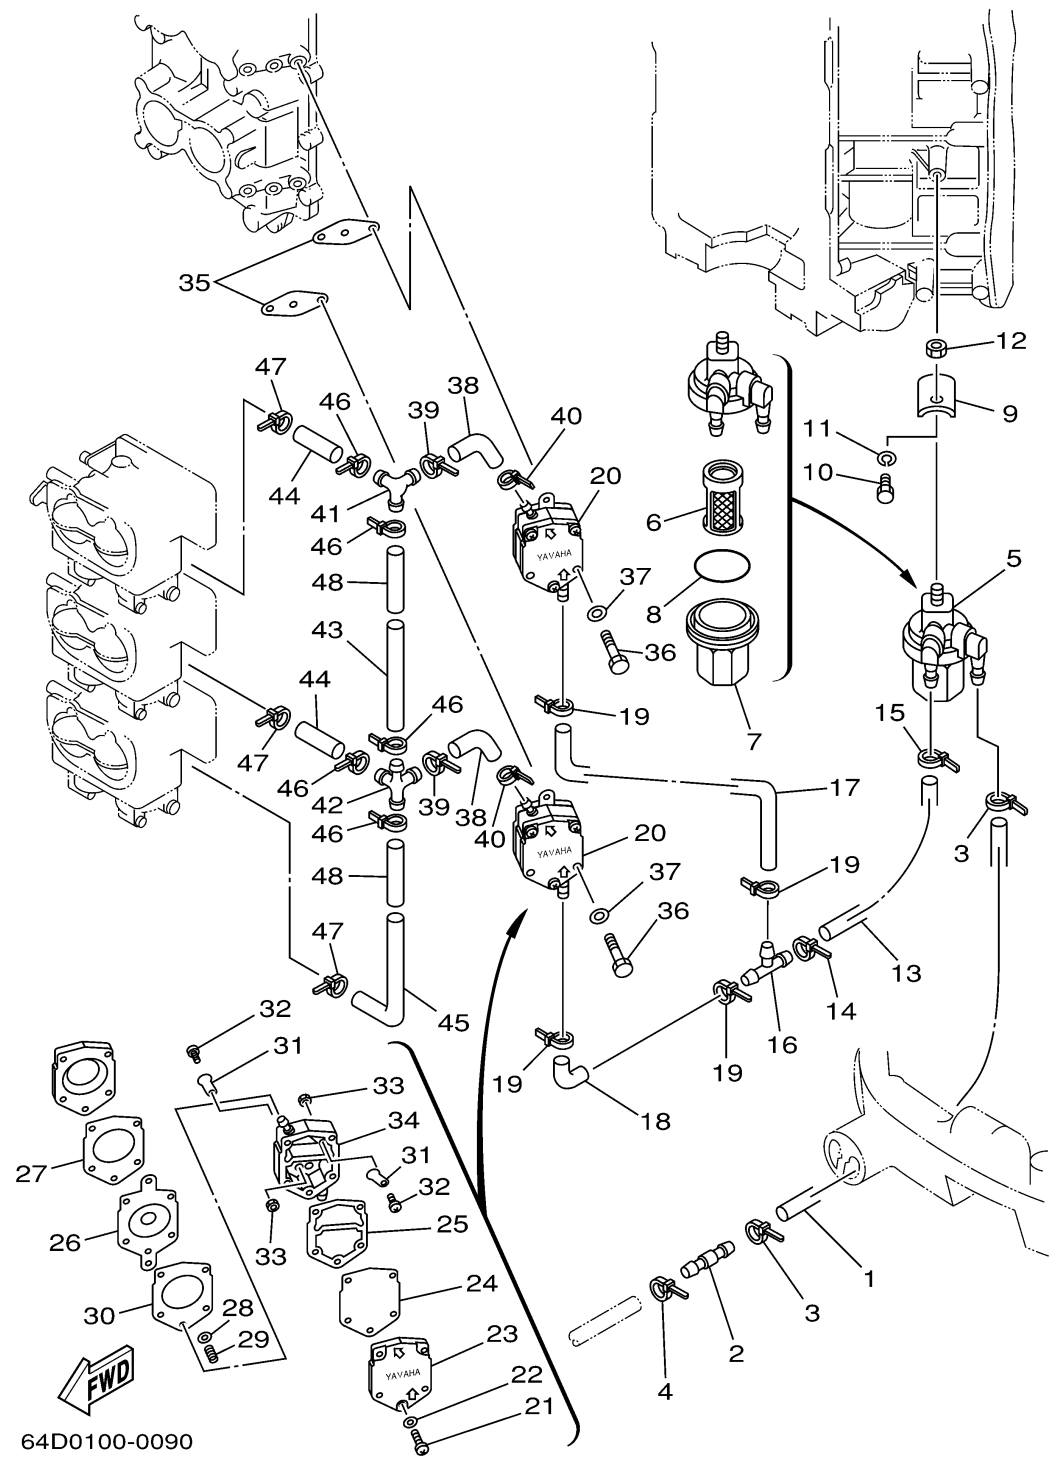

FUEL

Ref No.	Part Number	Description	Qty	Remarks
1	6R3-24313-20-00	PIPE 3 (L2820)	1	(150)
2	6R3-24377-00-00	PIPE, JOINT 2	1	(150)
3	90465-11M10-00	CLAMP	2	(150)
4	90465-11M10-00	CLAMP	1	(150)
5	6R3-24560-00-00	FILTER ASSY	1	(150)
6	61N-24563-00-00	. ELEMENT, FILTER	1	(150)
7	61N-24521-00-00	..CUP, FILTER	1	(150)
8	93210-32738-00	..O-RING	1	(150)
9	648-24566-02-00	BRACKET, FILTER	1	(150)
10	97013-06014-00	BOLT	1	(150)
11	92903-06100-00	WASHER, SPRING	1	(150)
12	95380-08600-00	NUT	1	(150)
13	6G5-24314-00-00	PIPE 4	1	(150)
14	90465-11M10-00	CLAMP	1	(150)
15	90465-11M10-00	CLAMP	1	(150)
16	6E5-24378-00-00	PIPE, JOINT 3	1	(150)
17	6G5-24315-00-00	PIPE 5	1	(150)
18	6E5-24315-00-00	PIPE 5	1	(150)
19	90465-11M10-00	CLAMP	4	(150)
20	6E5-24410-10-00	FUEL PUMP ASSY	2	(150)

CONTINUED ON NEXT FRAME >

FUEL

Ref No.	Part Number	Description	Qty	Remarks
21	98503-05035-00	. SCREW, PAN HEAD	3	(150)
22	92903-05600-00	. WASHER, PLATE	3	(150)
23	6E5-24413-00-00	. BODY 2	1	(150)
24	6E5-24471-00-00	. DIAPHRAGM	1	(150)
25	6E5-24435-00-00	. GASKET, BODY 2	1	(150)
26	6E5-24411-10-00	. DIAPHRAGM	1	(150)
27	6E5-24436-00-00	. GASKET, BODY 3	1	(150)
28	6E5-24424-00-00	. SEAT, SPRING	1	(150)
29	6E5-24423-00-00	. SPRING, DIAPHRAGM	1	(150)
30	6E5-24434-02-00	. GASKET, BODY	1	(150)
31	6A0-24421-01-00	. VALVE, CHECK	4	(150)
32	6A0-14325-00-00SCREW, PAN HEAD	4	(150)
33	95380-03600-00NUT	4	(150)
34	6E5-24412-10-00	. BODY 1	1	(150)
35	650-24431-A0-00	GASKET, FUEL PUMP 1	2	(150)
36	97095-06050-00	BOLT	4	(150)
37	92995-06600-00	WASHER	4	(150)
38	6G5-24316-10-00	PIPE 6	2	(150)
39	90465-11M10-00	CLAMP	2	(150)
40	90465-11M10-00	CLAMP	2	(150)

CONTINUED ON NEXT FRAME >

FUEL

Ref No.	Part Number	Description	Qty	Remarks
41	6G5-24376-00-00	PIPE, JOINT 1	1	(150)
42	6G5-24377-00-00	PIPE, JOINT 2	1	(150)
43	6G5-24317-01-00	PIPE 7	1	(150)
44	6G5-24318-10-00	PIPE, OVERFLOW	2	(150)
45	6G5-24319-10-00	PIPE, OIL	1	(150)
46	90465-11M10-00	CLAMP	5	(150)
47	90465-11M10-00	CLAMP	3	(150)
48	90446-15M07-00	HOSE (L60)	2	(150)