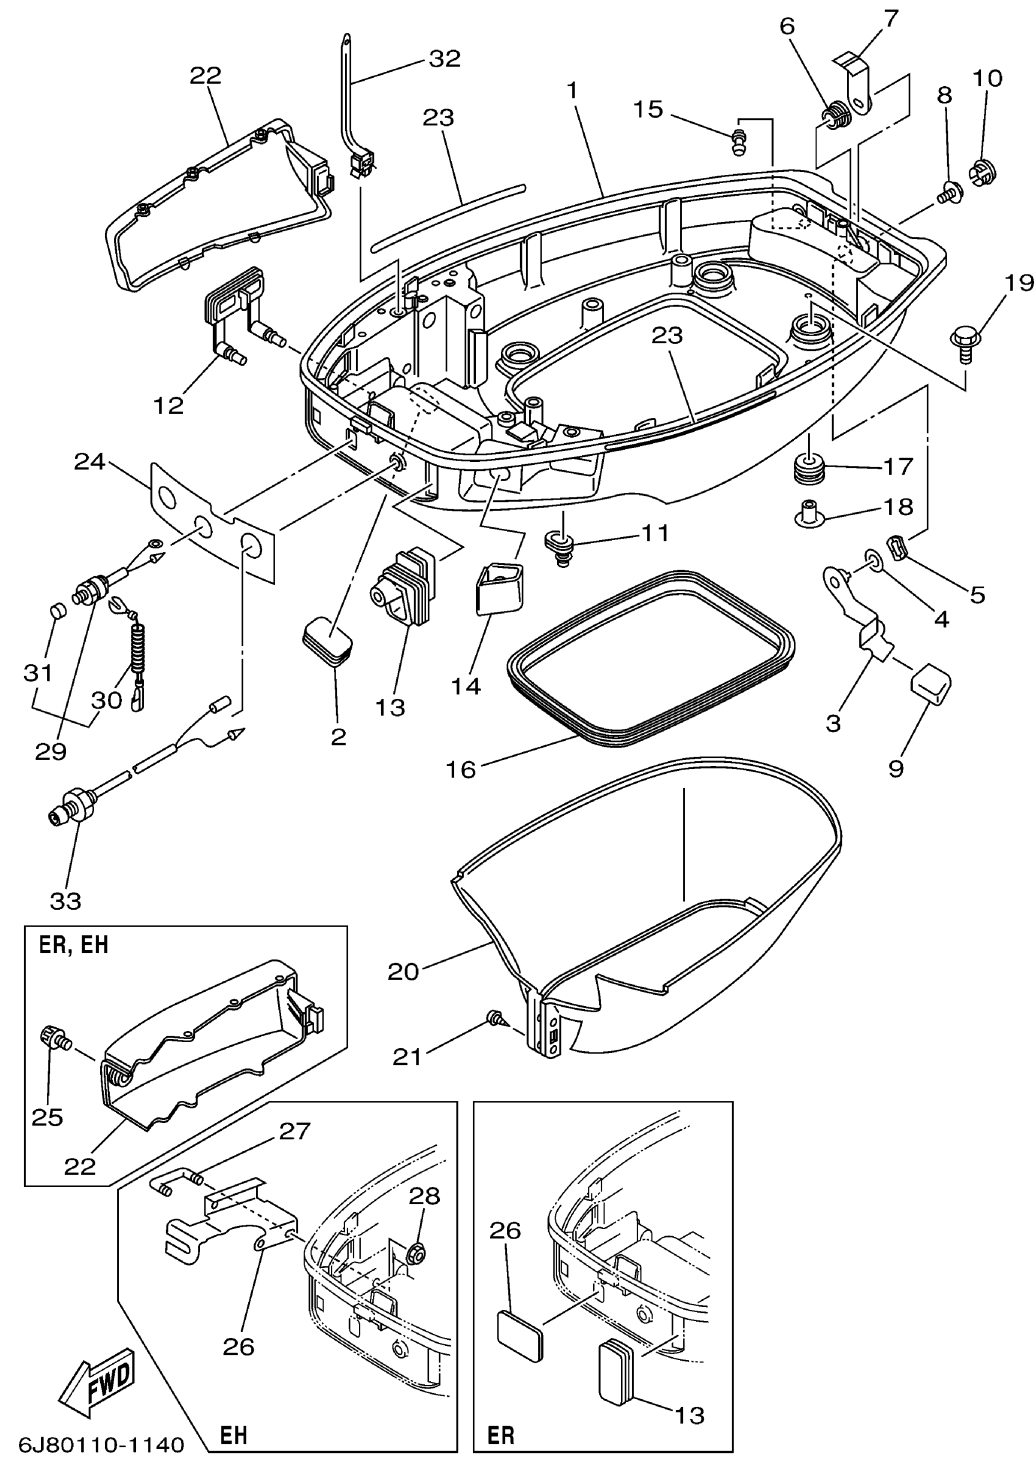

BOTTOM COWLING

Ref No.	Part Number	Description	Qty	Remarks
1	6J8-42711-03-4D	COWLING, BOTTOM	1	
2	6H4-42726-00-00	GROMMET	1	
3	6J8-42815-00-4D	LEVER, CLAMP	1	
4	90202-12M25-00	WASHER, PLATE	1	
5	90206-12052-00	WASHER, WAVE	1	
6	90386-12M61-00	BUSH	1	
7	6J8-42816-00-00	LEVER, CLAMP	1	
8	95895-06012-00	BOLT, FLANGE	1	
9	6J8-42831-00-00	BUSHING	1	
10	6J8-42728-01-00	CAP	1	
11	6G1-42727-00-00	GROMMET	1	
12	6J8-42724-00-00	GROMMET	1	(M)
13	6J8-42726-00-00	GROMMET	1	UR MH/EH
13	6J8-42726-10-00	GROMMET	1	UR ER (E)
14	6J8-42725-01-00	GROMMET	1	MH/ER
15	6H3-44391-01-00	NIPPLE, HOSE	1	
16	6J8-42716-00-00	RUBBER, SEAL 1	1	
17	90480-09M21-00	GROMMET	4	
18	90387-06M41-00	COLLAR	4	
19	90119-06M61-00	BOLT, WITH WASHER	4	

CONTINUED ON NEXT FRAME >

BOTTOM COWLING

Ref No.	Part Number	Description	Qty	Remarks
20	6J8-42741-01-00	APRON	1	
21	90164-06M01-00	SCREW, TAPPING	2	
22	6J8-42723-01-00	COVER, BOTTOM	1	UR MH (M)
22	6J8-42723-51-00	.COVER, BOTTOM	1	UR ER/EH (E)
23	6J8-42735-00-00	PROTECTOR	2	
24	6J8-42719-10-00	PANEL, FRONT LOWER	1	UR NON OIL INJECTION MODEL (M)
24	6J8-42719-20-00	PANEL, FRONT LOWER	1	UR
25	6J8-42846-00-00	.SCREW	1	ER/EH (E)
26	6J8-48532-00-00	.BRACKET, REMOTE CONTROL 2	1	UR EH (E)
26	6J8-42726-20-00	GROMMET	1	UR ER (E)
27	90109-06M29-00	.BOLT	1	EH (E)
28	90179-06M24-00	.NUT	2	EH (E)
29	689-82575-04-00	ENGINE STOP SWITCH ASSY	1	MH/EH
30	682-82556-00-00	.LANYARD, STOP SWITCH	1	
31	689-8257Y-00-00	.CAP	1	
32	90465-13M76-00	CLAMP	1	ER/EH (E)
33	6J8-85410-00-00	EMERGENCY SIGNAL LIGHT ASSY	1	