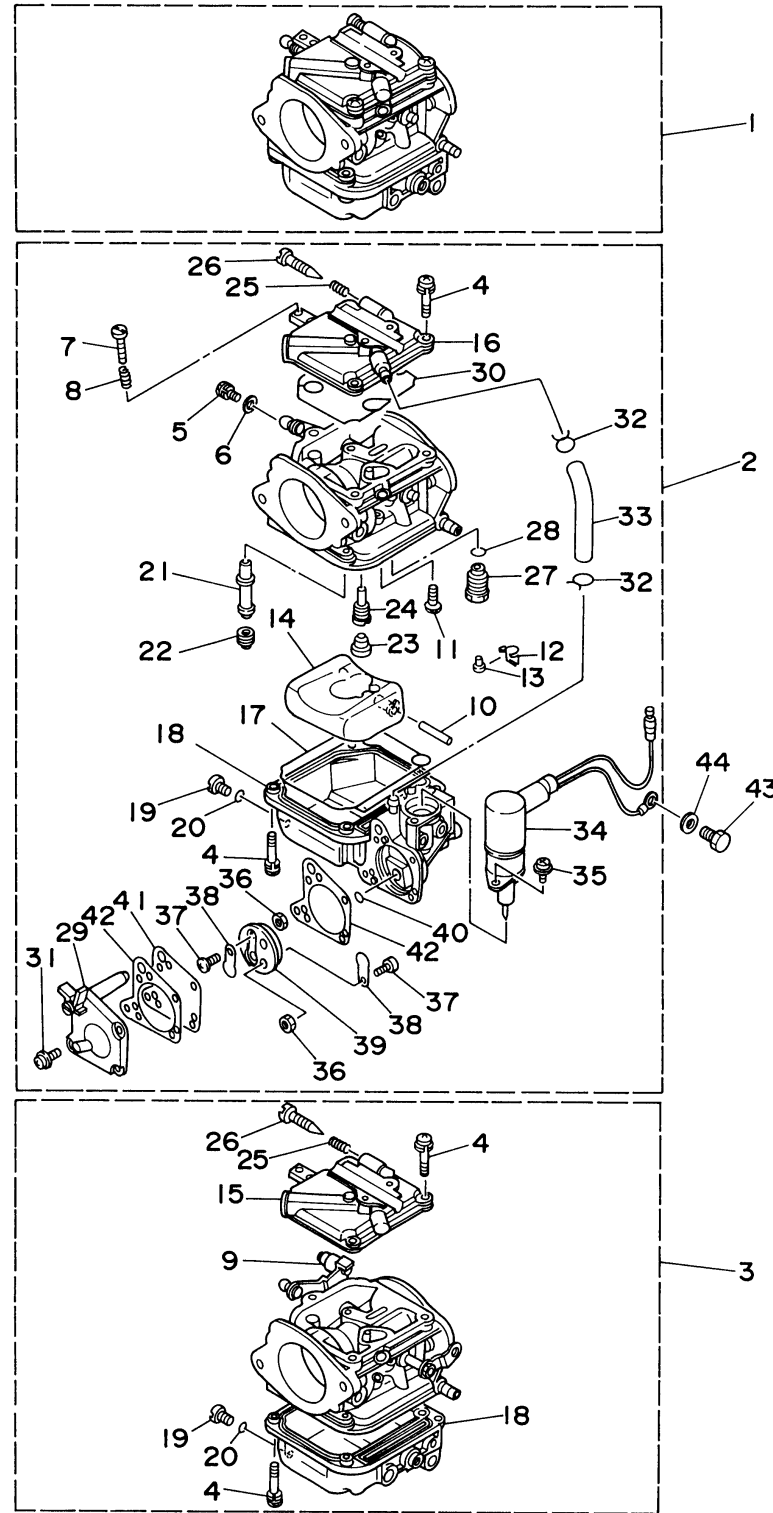

CONTINUED ON NEXT FRAME >

63D0010-5050

CARBURETOR

Ref No.	Part Number	Description	Qty	Remarks
15	6H4-14146-10-00	. . PLATE	2	#1, 3
16	6H3-14146-10-00	. . PLATE	1	UR 40TR, 50TR-#2
16	6H4-14146-00-00	. PLATE	1	UR 40MH-#2
17	6H4-14984-00-00	. . GASKET, FLOAT CHAMBER	3	
18	6H3-14980-10-00	. . BODY, FLOAT CHAMBER	1	UR 40TR, 50TR-#2
18	6H4-14980-00-00	. . BODY, FLOAT CHAMBER	2	UR 40TR, 50TR-#1, 3
18	6H4-14980-00-00	. BODY, FLOAT CHAMBER	3	UR 40MH
19	6H3-14992-00-00	. . SCREW, DRAIN	3	
20	93210-04230-00	. O-RING	3	
21	63D-14947-00-00	. . . JET, NEEDLE	3	UR 40TR, 40MH
21	62X-14947-00-00	. . JET, NEEDLE	3	UR 50TR
22	63D-14943-81-00	. . . JET, MAIN (#118)	1	UR 40TR, 40MH-#2
22	676-14943-30-00	. . JET, MAIN (#115)	2	UR 40TR, 40MH-#1, 3
22	676-14943-33-00	. . JET, MAIN (#130)	3	UR 50TR
23	676-14966-00-00	. CAP	3	
24	6H4-14948-11-00	. . . JET (#60)	3	UR 40TR, 40MH
24	62X-14948-12-00	. . JET (#62)	3	UR 50TR
25	679-14555-00-00	. . SPRING	3	
26	692-14923-00-00	. SCREW, PILOT	3	
27	6H4-14590-00-00	. . NEEDLE VALVE ASSY	3	

CONTINUED ON NEXT FRAME >

CARBURETOR

Ref No.	Part Number	Description	Qty	Remarks
28	93210-04228-00	. O-RING	3	
29	6H3-24452-10-00	...COVER	1	40TR, 50TR
30	6H4-14147-00-00	..O-RING	3	
31	6H4-14567-00-00	...SCREW	4	40TR, 50TR
32	6H3-14137-00-00	...CLIP	2	40TR, 50TR
33	6H3-14349-00-00	..PIPE	1	40TR, 50TR
34	63D-14380-00-00	...PRIME STARTER ASSY	1	40TR, 50TR
35	97803-04010-00	...SCREW, PAN HEAD	2	40TR, 50TR
36	95380-03600-00	...NUT	2	40TR, 50TR
37	98980-03006-00	...SCREW, BIND	2	40TR, 50TR
38	6L5-24421-00-00	...VALVE, CHECK	2	40TR, 50TR
39	6H4-24413-00-00	...BODY 2	1	40TR, 50TR
40	6H4-24486-00-00	...O-RING	1	40TR, 50TR
41	6H3-24411-10-00	...DIAPHRAGM	1	40TR, 50TR
42	6H3-24434-10-00	...GASKET, BODY	2	40TR, 50TR
43	97013-06012-00	BOLT	1	40TR, 50TR
44	92903-06600-00	WASHER, PLATE	1	40TR, 50TR