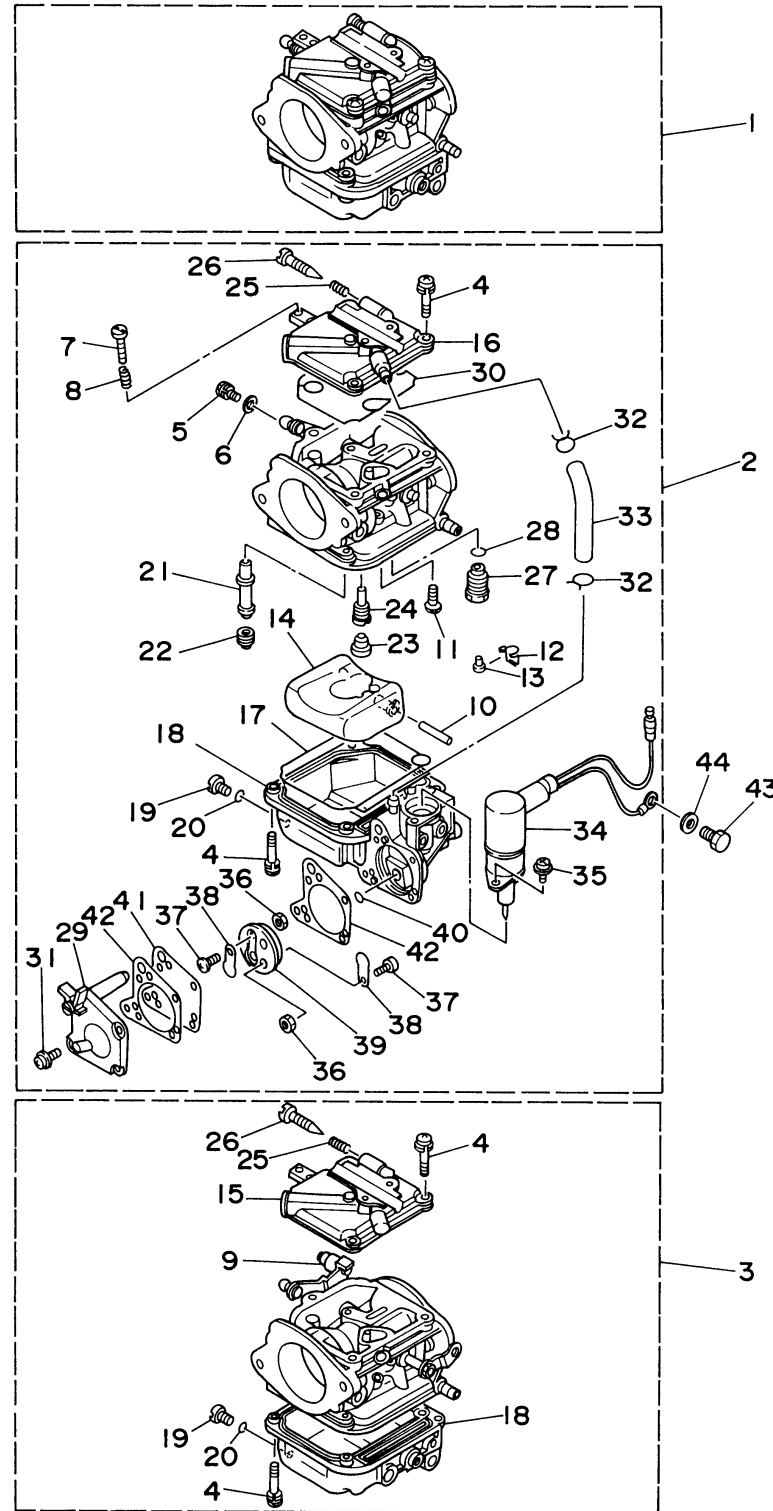

CONTINUED ON NEXT FRAME >

63D0010-5050

CARBURETOR

Ref No.	Part Number	Description	Qty	Remarks
15	6H4-14146-10-00	. . PLATE	2	#1, 3
16	6H3-14146-10-00	. . PLATE	1	UR 40TR, 50TR-#2
16	6H4-14146-00-00	. PLATE	1	UR 40MH-#2
17	6H4-14984-00-00	. . GASKET, FLOAT CHAMBER	3	
18	6H3-14980-10-00	. . BODY, FLOAT CHAMBER	1	UR 40TR, 50TR-#2
18	6H4-14980-00-00	. . BODY, FLOAT CHAMBER	2	UR 40TR, 50TR-#1, 3
18	6H4-14980-00-00	. BODY, FLOAT CHAMBER	3	UR 40MH
19	6H3-14992-00-00	. . SCREW, DRAIN	3	
20	93210-04230-00	. O-RING	3	
21	63D-14947-00-00	. . . JET, NEEDLE	3	UR 40TR, 40MH
21	62X-14947-00-00	. . JET, NEEDLE	3	UR 50TR
22	63D-14943-81-00	. . . JET, MAIN (#118)	1	UR 40TR, 40MH-#2
22	676-14943-30-00	. . JET, MAIN (#115)	2	UR 40TR, 40MH-#1, 3
22	676-14943-33-00	. . JET, MAIN (#130)	3	UR 50TR
23	676-14966-00-00	. CAP	3	
24	6H4-14948-11-00	. . . JET (#60)	3	UR 40TR, 40MH
24	62X-14948-12-00	. . JET (#62)	3	UR 50TR
25	679-14555-00-00	. . SPRING	3	
26	692-14923-00-00	. SCREW, PILOT	3	
27	6H4-14590-00-00	. . NEEDLE VALVE ASSY	3	

CONTINUED ON NEXT FRAME >

CARBURETOR

Ref No.	Part Number	Description	Qty	Remarks
28	93210-04228-00	. O-RING	3	
29	6H3-24452-10-00	...COVER	1	40TR, 50TR
30	6H4-14147-00-00	..O-RING	3	
31	6H4-14567-00-00	...SCREW	4	40TR, 50TR
32	6H3-14137-00-00	...CLIP	2	40TR, 50TR
33	6H3-14349-00-00	..PIPE	1	40TR, 50TR
34	63D-14380-00-00	...PRIME STARTER ASSY	1	40TR, 50TR
35	97803-04010-00	...SCREW, PAN HEAD	2	40TR, 50TR
36	95380-03600-00	...NUT	2	40TR, 50TR
37	98980-03006-00	...SCREW, BIND	2	40TR, 50TR
38	6L5-24421-00-00	...VALVE, CHECK	2	40TR, 50TR
39	6H4-24413-00-00	...BODY 2	1	40TR, 50TR
40	6H4-24486-00-00	...O-RING	1	40TR, 50TR
41	6H3-24411-10-00	...DIAPHRAGM	1	40TR, 50TR
42	6H3-24434-10-00	...GASKET, BODY	2	40TR, 50TR
43	97013-06012-00	BOLT	1	40TR, 50TR
44	92903-06600-00	WASHER, PLATE	1	40TR, 50TR