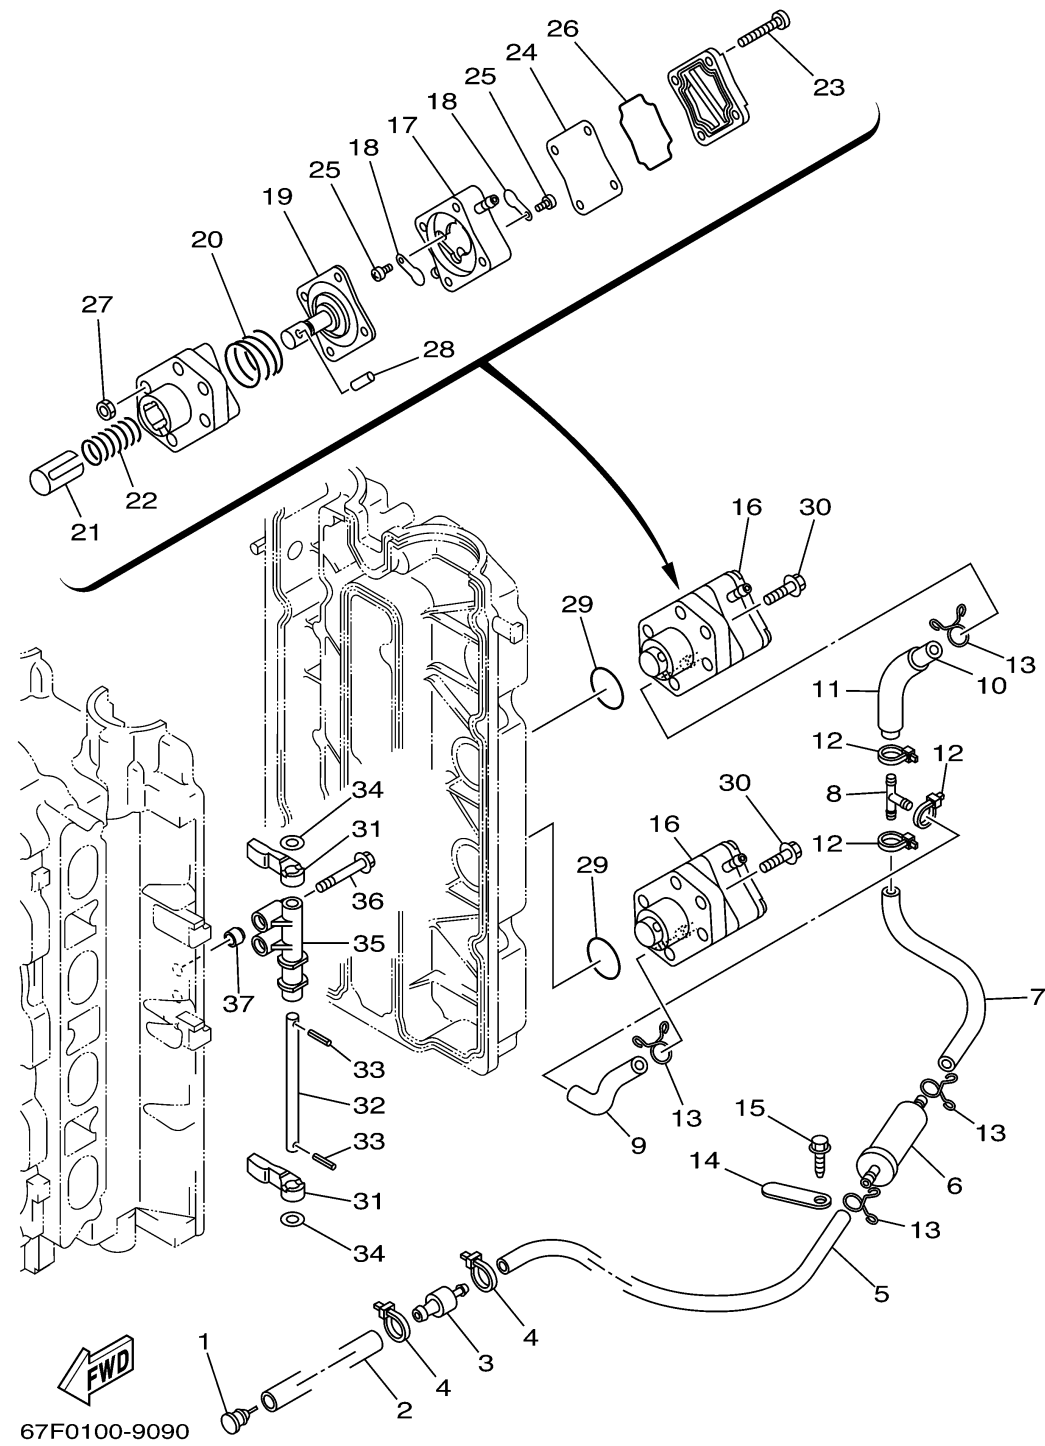

FUEL

Ref No.	Part Number	Description	Qty	Remarks
1	90480-06M19-00	GROMMET	1	
2	90445-13M23-00	HOSE (L1350)	1	
3	67F-24377-00-00	PIPE, JOINT 2	1	
4	90465-11M10-00	.CLAMP	2	
5	90445-11M49-00	HOSE (L700)	1	
6	67F-24251-01-00	STRAINER 1	1	
7	90445-11M50-00	HOSE (L205)	1	
8	688-24378-00-00	PIPE, JOINT 3	1	
9	90445-11M51-00	HOSE (L45)	1	
10	90445-117F0-00	HOSE (L120)	1	
11	90445-16M07-00	HOSE (L80)	1	
12	90465-11M10-00	.CLAMP	3	
13	90467-10M04-00	CLIP	4	
14	6E5-82588-00-00	PLATE	2	
15	90109-06M81-00	.BOLT	2	
16	67F-24410-00-00	FUEL PUMP ASSY	2	
17	67F-24413-00-00	. BODY 2	1	
18	6A0-24421-01-00	..VALVE, CHECK	2	
19	67F-24411-00-00	. DIAPHRAGM	1	
20	62Y-24423-00-00	..SPRING, DIAPHRAGM	1	

CONTINUED ON NEXT FRAME >

FUEL

Ref No.	Part Number	Description	Qty	Remarks
21	67F-13131-00-00	. PLUNGER	1	
22	67F-24454-00-00	. SPRING	1	
23	62Y-24444-00-00	. .SCREW	4	
24	62Y-24471-00-00	. .DIAPHRAGM	1	
25	6A0-24453-00-00	. SCREW	2	
26	62Y-24452-00-00	. .PACKING	1	
27	95380-05600-00	. .NUT	4	
28	67F-24374-00-00	. PIN	1	
29	93210-30682-00	.O-RING	2	
30	90119-06M83-00	BOLT, WITH WASHER	4	
31	67F-24575-00-00	LEVER, FUEL CHANGE	2	
32	67F-24495-00-00	SHAFT	1	
33	91609-25014-00	PIN, SPRING	2	
34	90201-08M12-00	.WASHER, PLATE	2	
35	67F-24491-00-00	BRACKET, FUEL PUMP	1	
36	90119-07235-00	.BOLT/WASHER-CAM CAPS	2	
37	91809-08006-00	.PIN, DOWEL	2	