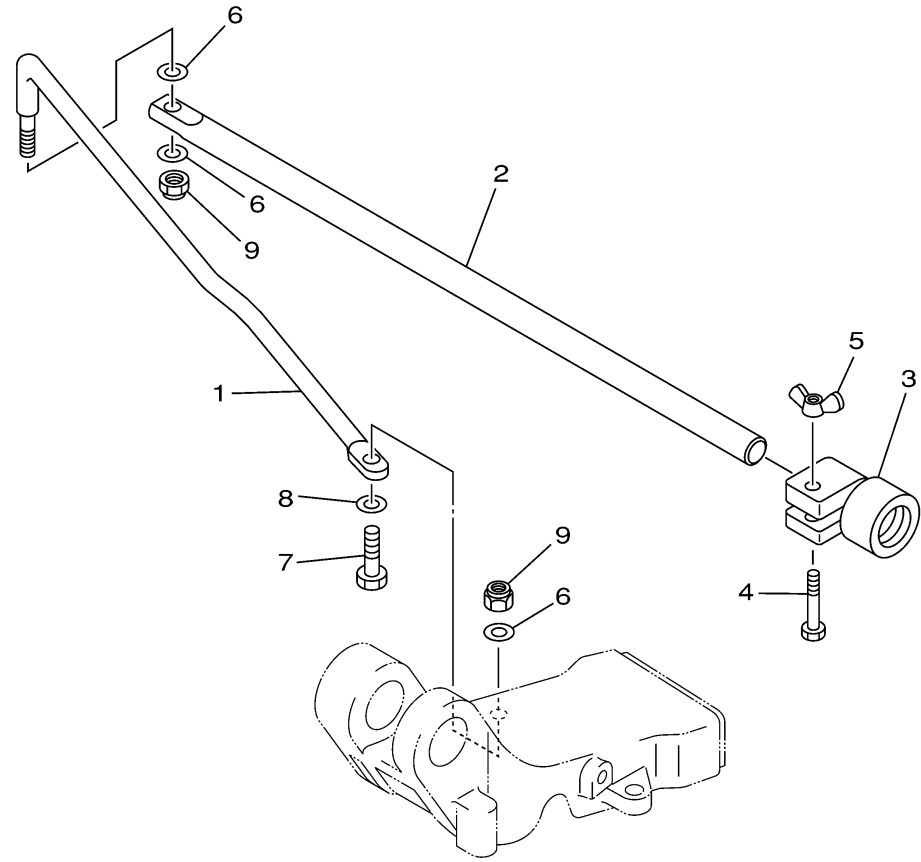

# STEERING FRICTION

Ref No.	Part Number	Description	Qty	Remarks
1	67G-42515-00-00	ROD, STEERING LINK	1	AP
2	6E5-42518-01-00	SHAFT, FRICTION	1	AP
3	67G-42528-00-00	PLATE, FRICTION	1	AP
4	97080-06035-00	.BOLT	1	AP
5	90175-06003-00	.NUT, WING	1	AP
6	92995-08600-00	WASHER	3	AP
7	97095-08030-00	BOLT	1	AP
8	92995-08600-00	WASHER	1	AP
9	90185-08057-00	.NUT, SELF-LOCKING	2	AP

67G0010-9180