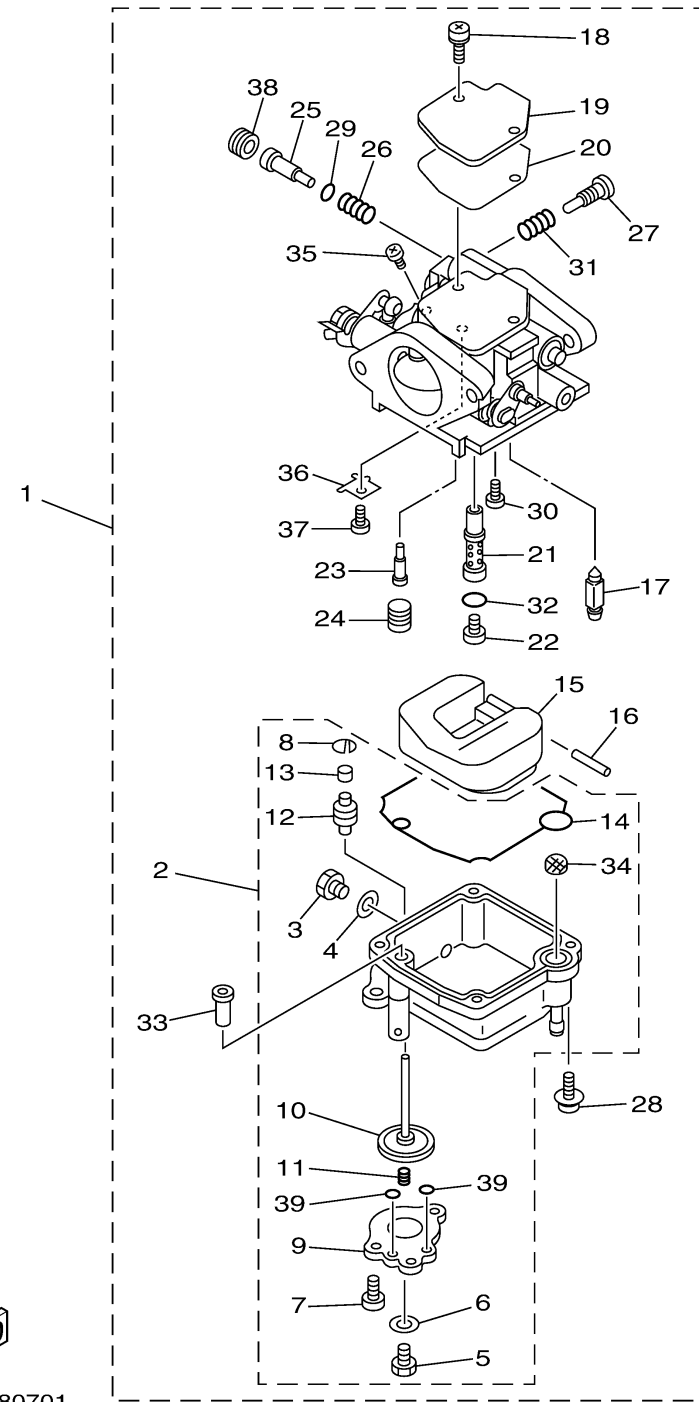

CARBURETOR

Ref No.	Part Number	Description	Qty	Remarks
1	66M-14301-10-00	CARBURETOR ASSY 1	1	(PR)
2	66M-14381-02-00	. BODY, FLOAT CHAMBER	1	(PR)
3	62Y-14383-00-00	.. SCREW, DRAIN	1	(PR)
4	66M-14398-00-00	.. GASKET	1	(PR)
5	677-14383-01-00	.. SCREW, DRAIN	1	(PR)
6	6L2-14398-00-00	.. GASKET	1	(PR)
7	66M-14325-00-00	.. SCREW, PAN HEAD	3	(PR)
8	66M-14377-00-00	.. STOPPER	1	(PR)
9	66M-14958-00-00	.. COVER, DIAPHRAGM	1	(PR)
10	66M-14368-00-00	.. DIAPHRAGM ASSY 1	1	(PR)
11	6G8-14275-02-00	.. SPRING	1	(PR)
12	66M-14239-00-00	.. SEAL	1	(PR)
13	66M-14225-00-00	.. CAP	1	(PR)
14	66M-14384-00-00	.. GASKET, FLOAT CHAMBER	1	(PR)
15	6L2-14385-00-00	. FLOAT	1	(PR)
16	6E5-14386-01-00	. PIN, FLOAT	1	(PR)
17	6L2-14392-00-00	. VALVE	1	(PR)
18	97980-04110-00	..SCREW, WITH WASHER	2	(PR)
19	6L2-14157-00-00	. COVER, MIXING	1	(PR)
20	62Y-14399-00-00	. GASKET	1	(PR)

CONTINUED ON NEXT FRAME >

 66M010080701
 Revised: 8-14-2017

CARBURETOR

66M010080701
Revised: 8-14-2017

Ref No.	Part Number	Description	Qty	Remarks
21	66M-14341-00-00	. NOZZLE, MAIN	1	(PR)
22	66M-14343-52-00	. JET, MAIN (#104)	1	(PR)
23	66M-14342-23-00	. JET, PILOT (#45)	1	(PR)
24	66M-14355-00-00	. PLUG	1	(PR)
25	5H0-14323-00-00	. SCREW, AIR ADJUSTING	1	(PR)
26	30X-14334-00-00	. SPRING, AIR ADJUSTING	1	(PR)
27	62Y-14521-00-00	. . SCREW, THROTTLE	1	(PR)
28	97980-04112-00	. SCREW, WITH WASHER	4	(PR)
29	62Y-14397-00-00	. O-RING	1	(PR)
30	98980-04006-00	. SCREW, BIND	1	(PR)
31	646-14212-01-00	. SPRING, PILOT ADJUSTING	1	(PR)
32	6F5-14397-00-00	. O-RING	1	(PR)
33	66M-14272-00-00	. CHECK VALVE ASSY	1	(PR)
34	66M-14827-00-00	. FILTER	1	(PR)
35	97890-04005-00	. SCREW, PAN HEAD	1	(PR)
36	66M-14157-00-00	. PLATE	1	(PR)
37	98580-03005-00	. .SCREW, PAN HEAD	1	(PR)
38	6G8-1432A-00-00	. .PLUG	1	(PR)
39	69M-24533-00-00	. . .O-RING	2	