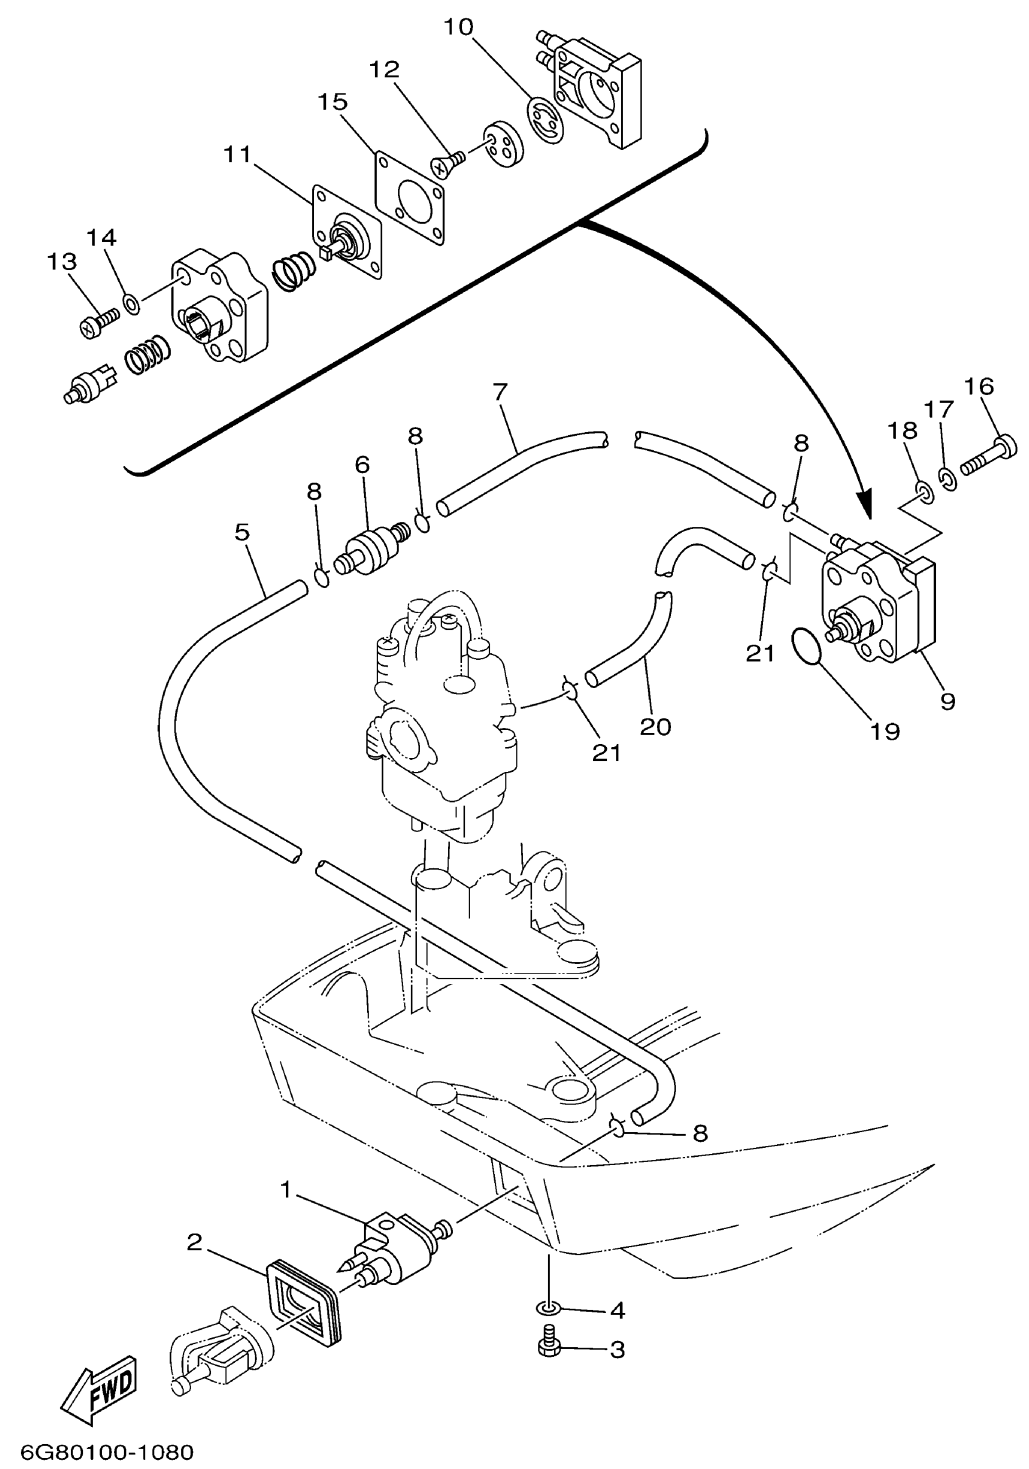

FUEL 1

Ref No.	Part Number	Description	Qty	Remarks
1	6G1-24304-02-00	FUEL PIPE JOINT COMP. 1	1	
2	6G8-24329-00-00	SEAL	1	
3	97095-06020-00	BOLT	1	
4	92995-06600-00	WASHER	1	
5	6G8-24311-00-00	PIPE, FUEL 1	1	
6	646-24251-02-00	.STRAINER 1	1	
7	90445-09065-00	HOSE (L90)	1	
8	90467-08004-00	CLIP	4	
9	6G8-24410-03-00	FUEL PUMP ASSY	1	
10	6G8-24421-00-00	. VALVE, CHECK	1	
11	6G8-24411-02-00	. DIAPHRAGM	1	
12	98780-03008-00	. SCREW, FLAT HEAD	2	
13	98503-04014-00	. SCREW, PAN HEAD	4	
14	92903-04600-00	..WASHER	4	
15	6G8-24471-00-00	. DIAPHRAGM	1	
16	97880-06025-00	SCREW, PAN HEAD	2	
17	92990-06100-00	WASHER, SPRING	2	
18	92990-06600-00	.WASHER, PLATE	2	
19	93210-20M65-00	.O-RING	1	
20	90445-09105-00	HOSE (L300)	1	

CONTINUED ON NEXT FRAME >

FUEL 1

Ref No.	Part Number	Description	Qty	Remarks
21	90467-08004-00	CLIP	2	