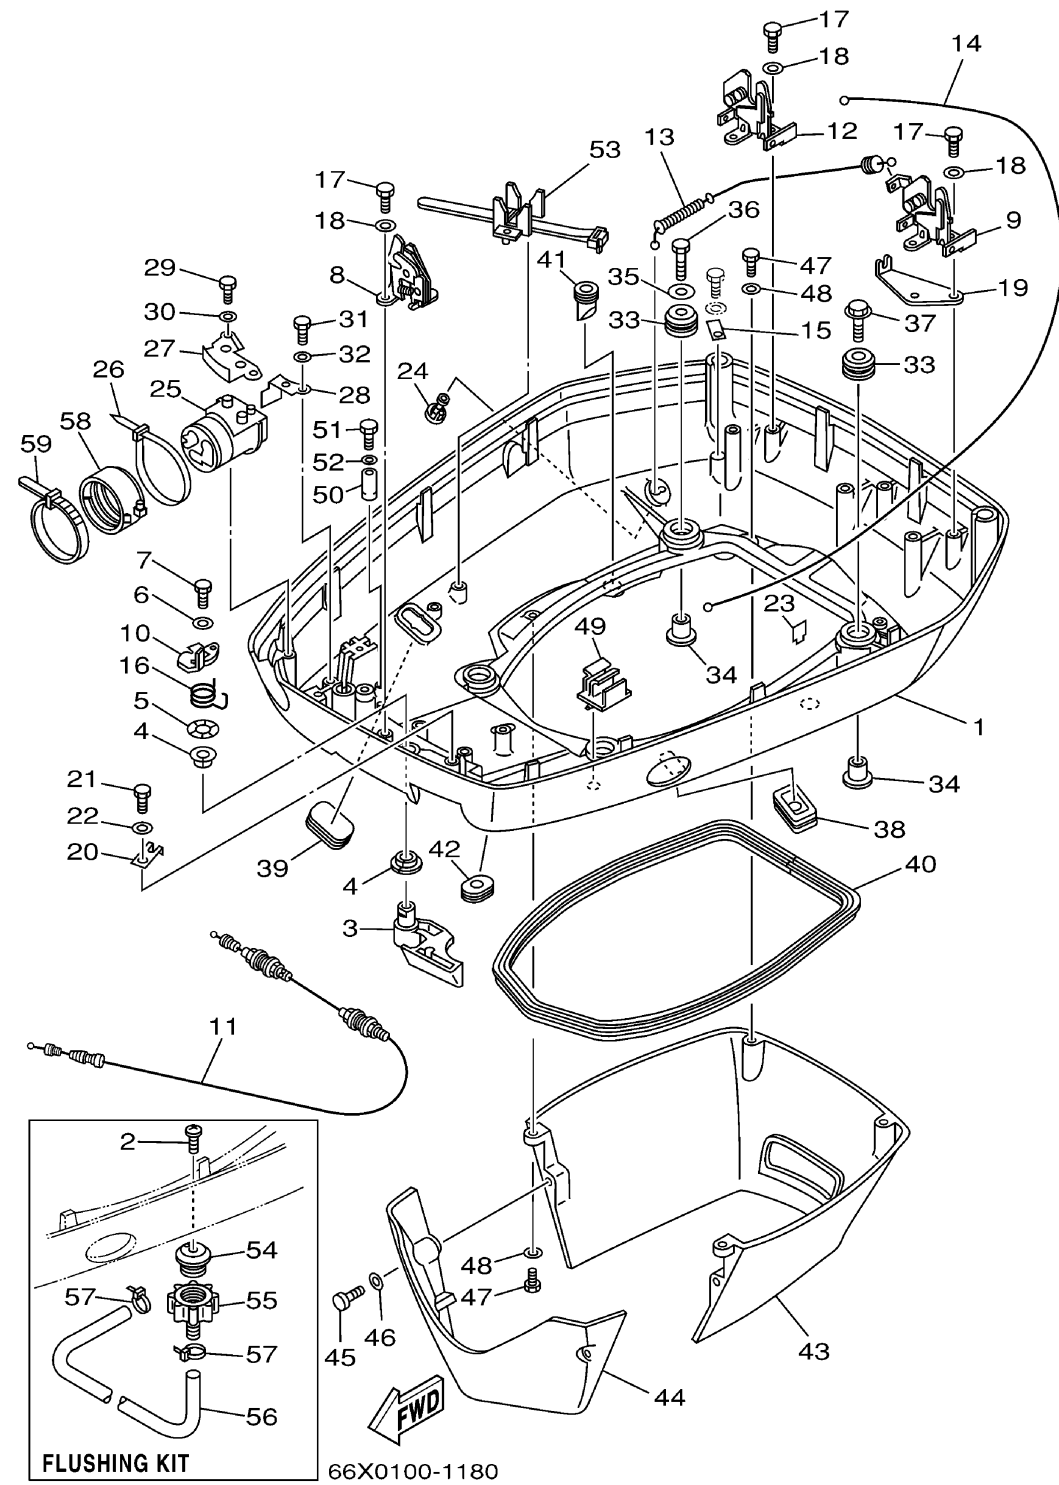

BOTTOM COWLING

Ref No.	Part Number	Description	Qty	Remarks
41	61A-42717-00-00	RUBBER, SEAL 2	4	(VX)
42	61A-42727-00-00	GROMMET	1	(VX)
43	61A-42741-01-8D	APRON	1	(VX)
44	61A-42771-01-8D	APRON	1	(VX)
45	97095-06030-00	BOLT	2	(VX)
46	92995-06600-00	WASHER	2	(VX)
47	97095-06020-00	BOLT	4	(VX)
48	92995-06600-00	WASHER	4	(VX)
49	6E5-82594-00-00	CLAMP	1	(VX)
50	6E5-82588-00-00	PLATE	1	(VX)
51	97095-06020-00	BOLT	1	(VX)
52	92995-06600-00	WASHER	1	(VX)
53	688-82594-00-00	CLAMP	1	(VX)
54	6R3-12572-00-00	.ADAPTER	1	FLUSHING KIT (VX)
55	6R3-12580-00-00	.JOINT ASSY	1	FLUSHING KIT (VX)
56	90445-11M36-00	HOSE (L: 620)	1	FLUSHING KIT (VX)
57	90465-11M10-00	.CLAMP	2	FLUSHING KIT (VX)
58	68F-42753-00-00	FASTNER	1	(VX)
59	90601-20022-00	CLAMP	1	(VX)