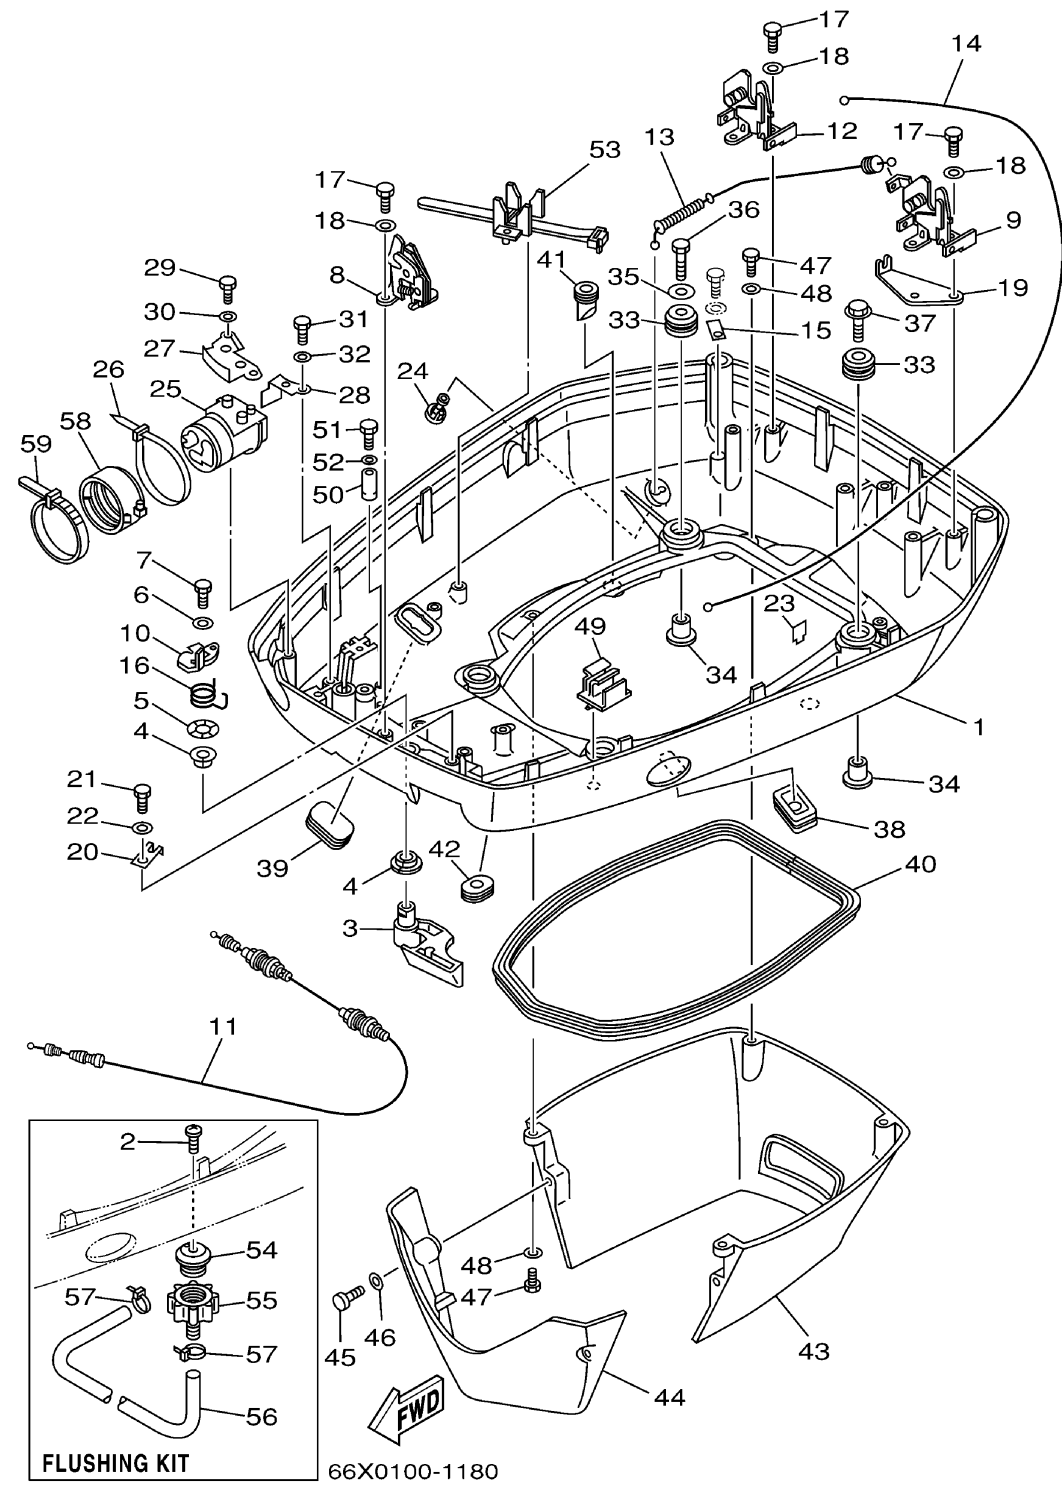

BOTTOM COWLING

Ref No.	Part Number	Description	Qty	Remarks
1	61A-42711-05-8D	COWLING, BOTTOM	1	(VX)
2	90169-05M00-00	SCREW, TRUSS HEAD TAPPING	1	FLUSHING KIT (VX)
3	61A-42815-01-8D	LEVER, CLAMP	1	(VX)
4	90386-13M88-00	BUSH	2	(VX)
5	90206-13M10-00	WASHER, WAVE	1	(VX)
6	90201-06M30-00	WASHER, PLATE	1	(VX)
7	90109-06M50-00	BOLT	1	(VX)
8	6R3-42824-00-00	BASE, CLAMP LEVER	1	(VX)
9	6R3-42811-01-00	STAY	1	(VX)
10	6R3-42816-00-00	LEVER, CLAMP	1	(VX)
11	6R3-42850-10-00	WIRE COMPLETE	1	(VX)
12	6R3-42811-10-00	STAY	1	(VX)
13	61A-42850-01-00	WIRE COMPLETE	1	(VX)
14	61A-42850-20-00	WIRE COMPLETE	1	(VX)
15	682-44117-00-00	BRACKET	1	(VX)
16	6R3-42813-00-00	SPRING, CLAMP LEVER	1	(VX)
17	97095-06016-00	BOLT	6	(VX)
18	92995-06600-00	WASHER	6	(VX)
19	6N7-42828-00-00	PLATE, CLAMP	1	(VX)
20	6R3-42828-00-00	PLATE, CLAMP	1	(VX)

CONTINUED ON NEXT FRAME >

BOTTOM COWLING

Ref No.	Part Number	Description	Qty	Remarks
21	97095-06010-00	BOLT	1	(VX)
22	92995-06600-00	WASHER	1	(VX)
23	6N7-42841-00-00	MARK, CLAMP	1	(VX)
24	6E5-44391-00-00	NIPPLE, HOSE	1	(VX)
25	61A-42725-30-00	GROMMET	1	(VX)
26	90465-13M30-00	CLAMP	1	(VX)
27	61A-42738-02-5B	PLATE, FITTING	1	(VX)
28	64D-42738-10-5B	PLATE, FITTING	1	(VX)
29	97095-06016-00	BOLT	2	(VX)
30	92995-06600-00	WASHER	2	(VX)
31	97095-06012-00	.BOLT	1	(VX)
32	92995-06600-00	WASHER	1	(VX)
33	90480-22M81-00	GROMMET	4	(VX)
34	90387-08M37-00	COLLAR	4	(VX)
35	90201-08M54-00	WASHER, PLATE	1	(VX)
36	97075-08035-00	BOLT	1	(VX)
37	90119-08M22-00	BOLT, WITH WASHER	3	(VX)
38	688-42726-10-00	GROMMET	1	(VX)
39	6H4-42726-00-00	GROMMET	1	(VX)
40	61A-42716-00-00	RUBBER, SEAL 1	1	(VX)