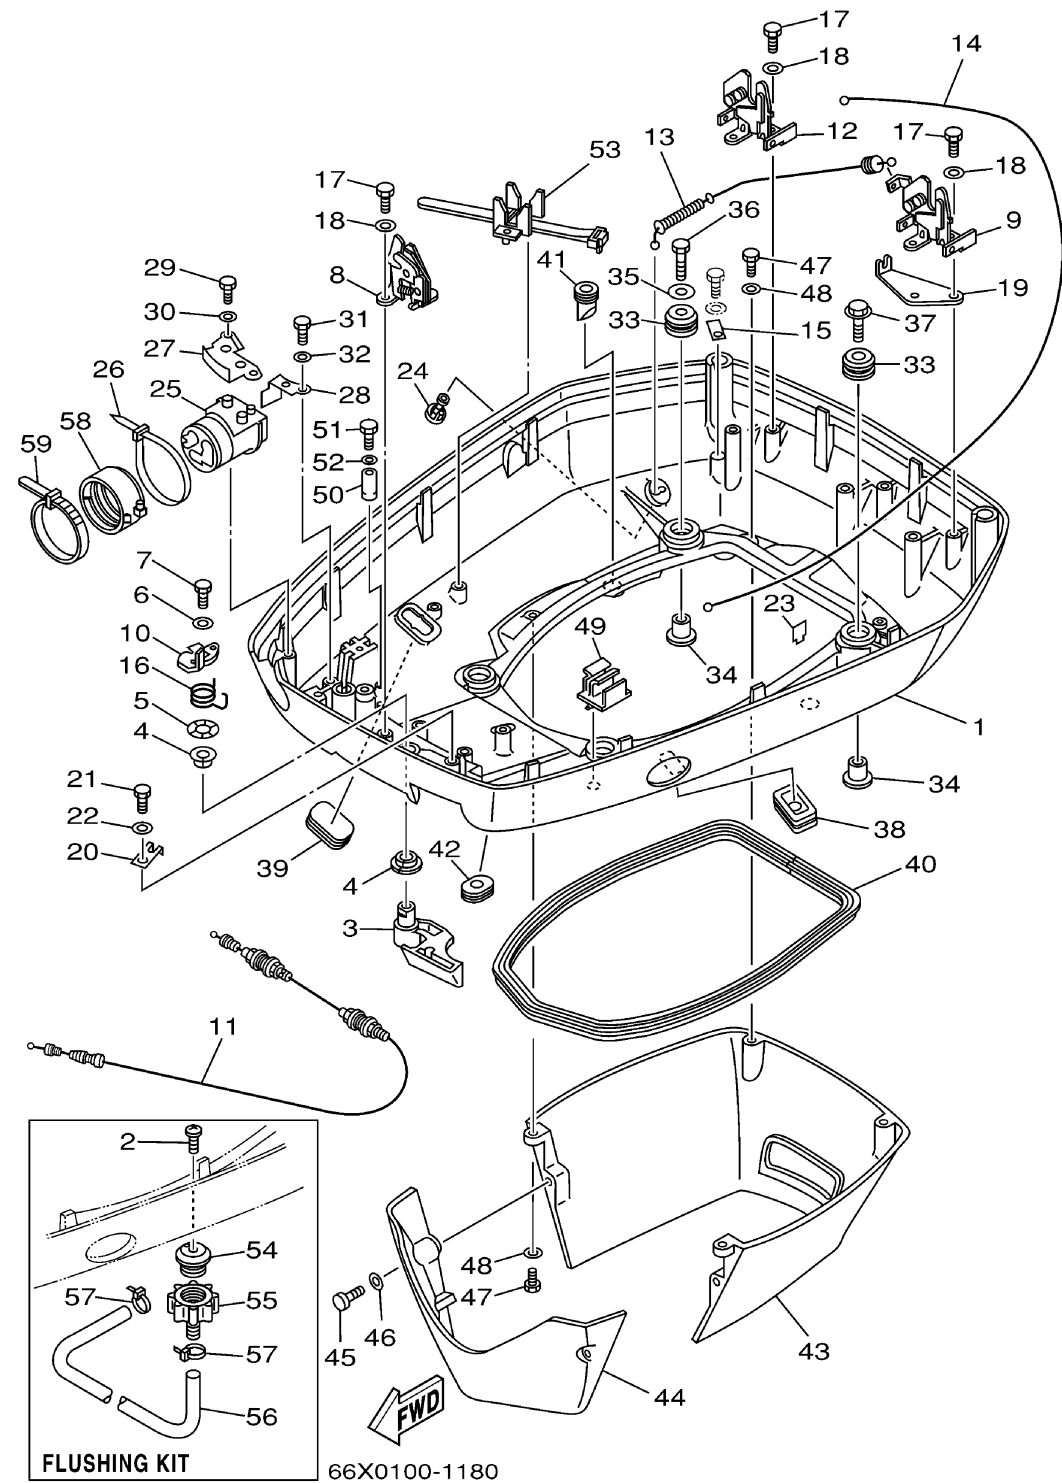

BOTTOM COWLING

Ref No.	Part Number	Description	Qty	Remarks
1	61A-42711-05-8D	COWLING, BOTTOM	1	(VX)
2	90169-05M00-00	SCREW, TRUSS HEAD TAPPING	1	FLUSHING KIT (VX)
3	61A-42815-01-8D	LEVER, CLAMP	1	(VX)
4	90386-13M88-00	BUSH	2	(VX)
5	90206-13M10-00	WASHER, WAVE	1	(VX)
6	90201-06M30-00	WASHER, PLATE	1	(VX)
7	90109-06M50-00	BOLT	1	(VX)
8	6R3-42824-00-00	BASE, CLAMP LEVER	1	(VX)
9	6R3-42811-01-00	STAY	1	(VX)
10	6R3-42816-00-00	LEVER, CLAMP	1	(VX)
11	6R3-42850-10-00	WIRE COMPLETE	1	(VX)
12	6R3-42811-10-00	STAY	1	(VX)
13	61A-42850-01-00	WIRE COMPLETE	1	(VX)
14	61A-42850-20-00	WIRE COMPLETE	1	(VX)
15	682-44117-00-00	BRACKET	1	(VX)
16	6R3-42813-00-00	SPRING, CLAMP LEVER	1	(VX)
17	97095-06016-00	BOLT	6	(VX)
18	92995-06600-00	WASHER	6	(VX)
19	6N7-42828-00-00	PLATE, CLAMP	1	(VX)
20	6R3-42828-00-00	PLATE, CLAMP	1	(VX)

CONTINUED ON NEXT FRAME >

BOTTOM COWLING

Ref No.	Part Number	Description	Qty	Remarks
21	97095-06010-00	BOLT	1	(VX)
22	92995-06600-00	WASHER	1	(VX)
23	6N7-42841-00-00	MARK, CLAMP	1	(VX)
24	6E5-44391-00-00	NIPPLE, HOSE	1	(VX)
25	61A-42725-30-00	GROMMET	1	(VX)
26	90465-13M30-00	CLAMP	1	(VX)
27	61A-42738-02-5B	PLATE, FITTING	1	(VX)
28	64D-42738-10-5B	PLATE, FITTING	1	(VX)
29	97095-06016-00	BOLT	2	(VX)
30	92995-06600-00	WASHER	2	(VX)
31	97095-06012-00	.BOLT	1	(VX)
32	92995-06600-00	WASHER	1	(VX)
33	90480-22M81-00	GROMMET	4	(VX)
34	90387-08M37-00	COLLAR	4	(VX)
35	90201-08M54-00	WASHER, PLATE	1	(VX)
36	97075-08035-00	BOLT	1	(VX)
37	90119-08M22-00	BOLT, WITH WASHER	3	(VX)
38	688-42726-10-00	GROMMET	1	(VX)
39	6H4-42726-00-00	GROMMET	1	(VX)
40	61A-42716-00-00	RUBBER, SEAL 1	1	(VX)