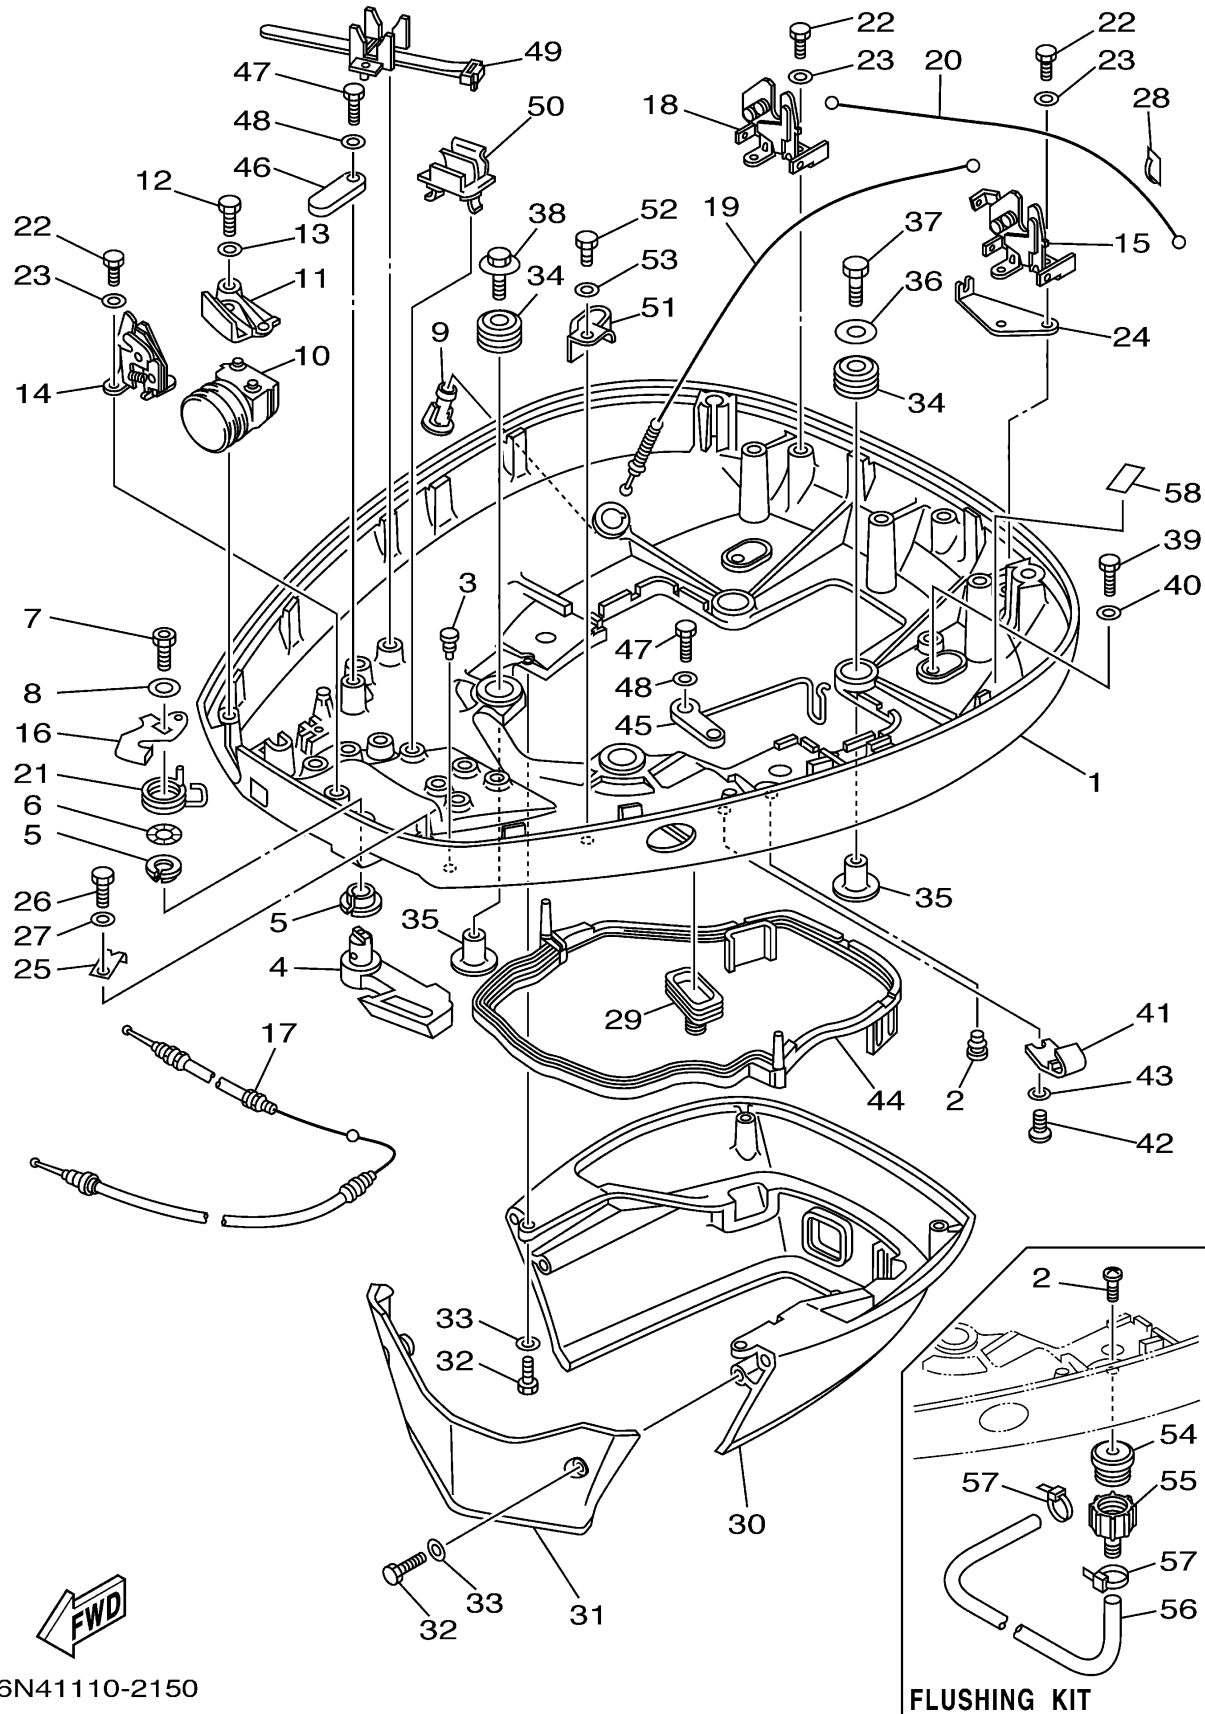

BOTTOM COWLING

Ref No.	Part Number	Description	Qty	Remarks
1	6N7-42711-43-8D	COWLING, BOTTOM 1	1	
2	90480-06M19-00	GROMMET	1	FOR STD(115)
2	90169-05M00-00	SCREW, TRUSS HEAD TAPPING	1	FLUSHING KIT
3	6H4-42748-00-00	GROMMET	1	
4	6N7-42815-01-8D	LEVER, CLAMP	1	
5	90386-13M88-00	BUSH	2	
6	90206-13M10-00	WASHER, WAVE	1	
7	90109-08M45-00	BOLT	1	
8	92990-08200-00	WASHER, PLAIN	1	
9	6E5-44391-00-00	NIPPLE, HOSE	1	
10	6N7-42725-30-00	GROMMET	1	
11	6N7-42738-02-5B	PLATE, FITTING	1	
12	97095-06016-00	BOLT	2	
13	92995-06600-00	WASHER	2	
14	6R3-42824-00-00	BASE, CLAMP LEVER	1	
15	6R3-42811-01-00	STAY	1	
16	6R3-42816-00-00	LEVER, CLAMP	1	
17	6N7-42850-00-00	WIRE COMPLETE	1	
18	6R3-42811-10-00	STAY	1	
19	6N7-42850-10-00	WIRE COMPLETE	1	

CONTINUED ON NEXT FRAME >

6N41110-2150

115_130ltra_txra

C9

BOTTOM COWLING

Ref No.	Part Number	Description	Qty	Remarks
20	6N7-42850-20-00	WIRE COMPLETE	1	
21	6R3-42813-00-00	SPRING, CLAMP LEVER	1	
22	97095-06016-00	BOLT	6	
23	92995-06600-00	WASHER	6	
24	6N7-42828-00-00	PLATE, CLAMP	1	
25	6R3-42828-00-00	PLATE, CLAMP	1	
26	97095-06010-00	BOLT	1	
27	92995-06600-00	WASHER	1	
28	6N7-42841-00-00	MARK, CLAMP	1	
29	688-42726-10-00	GROMMET	1	
30	6N7-42741-01-8D	APRON	1	
31	6R3-42771-01-8D	APRON	1	
32	97095-06020-00	BOLT	4	
33	92995-06600-00	WASHER	4	
34	90480-22M15-00	GROMMET	4	
35	90387-08M37-00	COLLAR	4	
36	90201-08M54-00	WASHER, PLATE	1	
37	97075-08035-00	BOLT	1	
38	90119-08M22-00	BOLT, WITH WASHER	3	
39	97095-06020-00	BOLT	2	