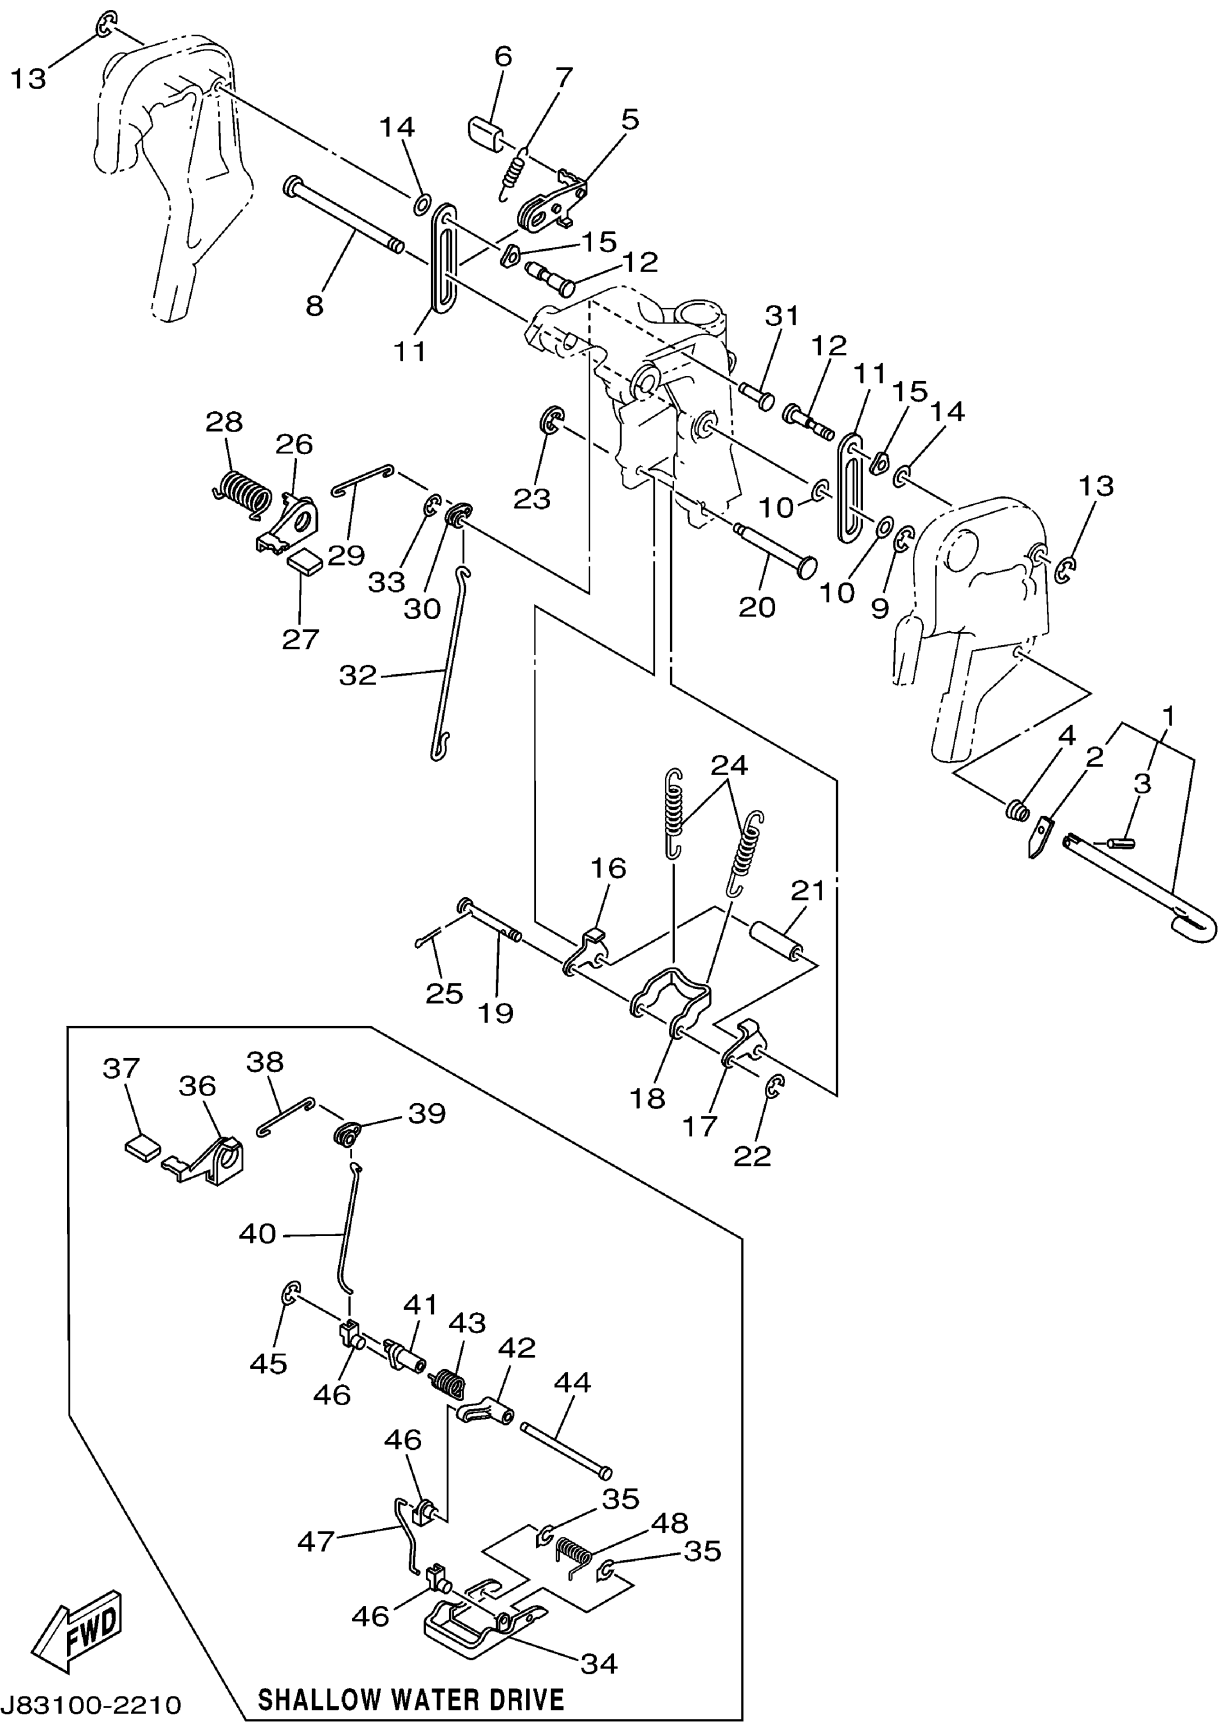

30msha_25msh3a

BRACKET 2

Ref No.	Part Number	Description	Qty	Remarks
1	6H4-43160-01-00	TILT ROD ASSY	1	
2	676-43165-00-00	. .PLATE, TILT LOCK	1	
3	91690-30010-00	. PIN, SPRING	1	
4	90502-10M04-00	SPRING, CONICAL	1	
5	6J8-43181-01-00	LEVER, TILT STOP	1	
6	682-43318-01-00	COVER	1	
7	90506-12M25-00	SPRING, TENSION	1	
8	90249-12M28-00	PIN	1	
9	93430-10M00-00	CIRCLIP	1	
10	90202-12031-00	WASHER, PLATE	2	
11	6J8-43627-00-00	STOPPER	2	
12	90249-12M27-00	PIN	2	
13	93430-10M00-00	CIRCLIP	2	
14	90202-12031-00	WASHER, PLATE	2	
15	90206-12M16-00	WASHER, WAVE	2	
16	6J8-43614-00-00	PLATE, TILT LOCK	1	
17	6J8-43615-00-00	PLATE, TILT LOCK	1	
18	6J8-43613-01-00	ARM, TILT LOCK	1	
19	6H4-43659-00-00	SHAFT, REVERSE LOCK	1	
20	6J8-43611-01-00	SHAFT, TILT LOCK	1	

CONTINUED ON NEXT FRAME >

C11

6J83100-2210
30msha_25msh3a

BRACKET 2

Ref No.	Part Number	Description	Qty	Remarks
21	90387-07M64-00	COLLAR	1	
22	93430-06M02-00	.CIRCLIP	1	
23	99080-05600-00	CIRCLIP	1	
24	90506-32M22-00	SPRING, TENSION	2	
25	91490-20010-00	PIN. COTTER	2	
26	6J8-43631-00-00	LEVER, TILT	1	
27	6J8-43633-00-00	COVER, TILT LEVER	1	
28	90508-18M23-00	SPRING, TORSION	1	FOR SHALLOW WATER DRIVE
29	6H4-43616-00-00	ROD, TILT LOCK	1	
30	6J8-43641-00-00	LEVER, TILT	1	
31	90249-06M24-00	PIN	1	FOR SHALLOW WATER DRIVE
32	6J8-43617-00-00	ROD, TILT LOCK	1	
33	99080-05600-00	CIRCLIP	1	
34	6J8-43681-01-00	LEVER, SHALLOW WATER DRIVE 1	1	
35	6J8-43673-00-00	WASHER 1	2	
36	6J8-43631-10-00	LEVER, TILT	1	
37	6J8-43633-00-00	COVER, TILT LEVER	1	
38	6H4-43616-00-00	ROD, TILT LOCK	1	
39	6J8-43641-00-00	LEVER, TILT	1	
40	6J8-43617-10-00	ROD, TILT LOCK	1	

CONTINUED ON NEXT FRAME >

6J83100-2210
30msha_25msh3a

BRACKET 2

Ref No.	Part Number	Description	Qty	Remarks
41	6J8-43186-00-00	LEVER	1	
42	6J8-43187-00-00	LEVER 2	1	
43	90508-25M21-00	SPRING, TORSION	1	
44	90249-07M25-00	PIN	1	
45	99080-05600-00	CIRCLIP	1	
46	6J8-41262-00-00	JOINT, CHOKE LEVER	3	
47	6J8-43616-10-00	ROD, TILT LOCK	1	
48	90508-20M22-00	SPRING, TORSION	1	