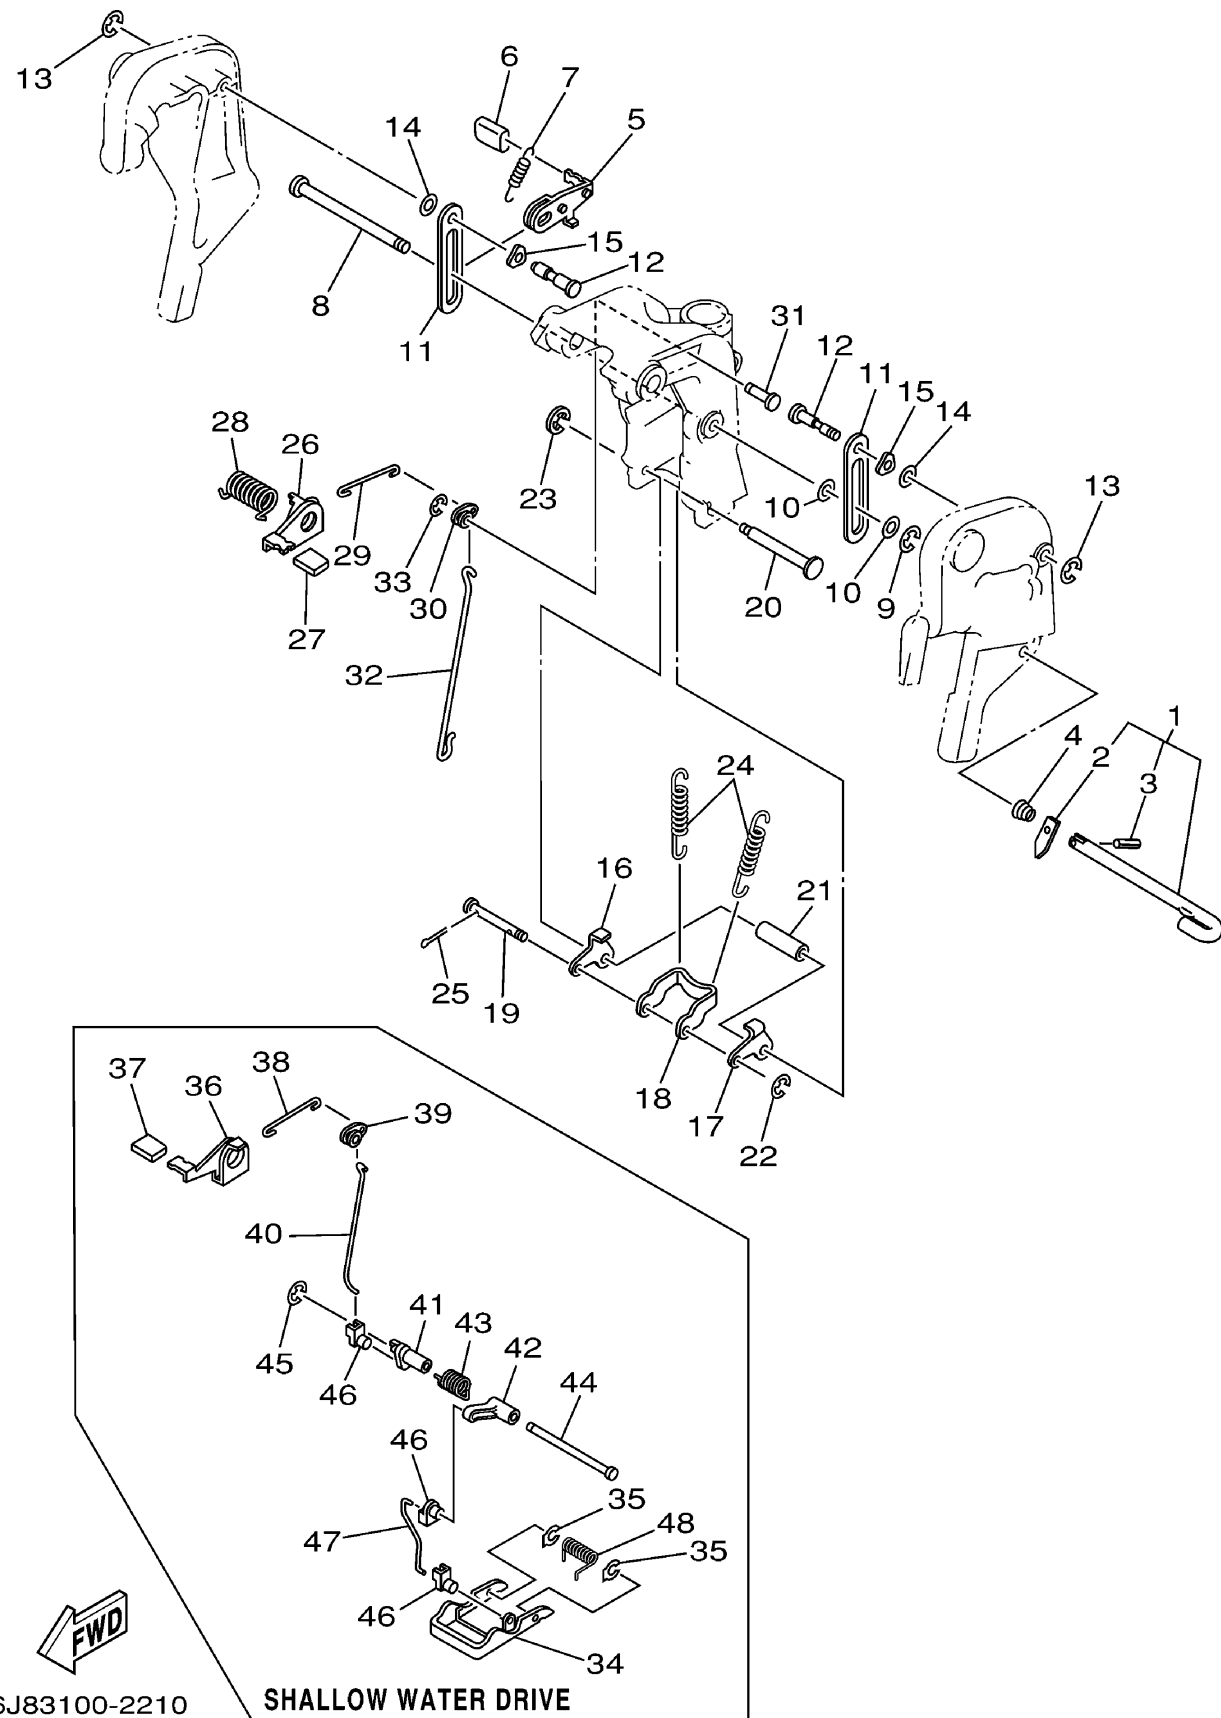

30msha_25msh3a

BRACKET 2

Ref No.	Part Number	Description	Qty	Remarks
1	6H4-43160-01-00	TILT ROD ASSY	1	
2	676-43165-00-00	. .PLATE, TILT LOCK	1	
3	91690-30010-00	. PIN, SPRING	1	
4	90502-10M04-00	SPRING, CONICAL	1	
5	6J8-43181-01-00	LEVER, TILT STOP	1	
6	682-43318-01-00	COVER	1	
7	90506-12M25-00	SPRING, TENSION	1	
8	90249-12M28-00	PIN	1	
9	93430-10M00-00	CIRCLIP	1	
10	90202-12031-00	WASHER, PLATE	2	
11	6J8-43627-00-00	STOPPER	2	
12	90249-12M27-00	PIN	2	
13	93430-10M00-00	CIRCLIP	2	
14	90202-12031-00	WASHER, PLATE	2	
15	90206-12M16-00	WASHER, WAVE	2	
16	6J8-43614-00-00	PLATE, TILT LOCK	1	
17	6J8-43615-00-00	PLATE, TILT LOCK	1	
18	6J8-43613-01-00	ARM, TILT LOCK	1	
19	6H4-43659-00-00	SHAFT, REVERSE LOCK	1	
20	6J8-43611-01-00	SHAFT, TILT LOCK	1	

CONTINUED ON NEXT FRAME >

C11

6J83100-2210
30msha_25msh3a

BRACKET 2

Ref No.	Part Number	Description	Qty	Remarks
21	90387-07M64-00	COLLAR	1	
22	93430-06M02-00	.CIRCLIP	1	
23	99080-05600-00	CIRCLIP	1	
24	90506-32M22-00	SPRING, TENSION	2	
25	91490-20010-00	PIN. COTTER	2	
26	6J8-43631-00-00	LEVER, TILT	1	
27	6J8-43633-00-00	COVER, TILT LEVER	1	
28	90508-18M23-00	SPRING, TORSION	1	FOR SHALLOW WATER DRIVE
29	6H4-43616-00-00	ROD, TILT LOCK	1	
30	6J8-43641-00-00	LEVER, TILT	1	
31	90249-06M24-00	PIN	1	FOR SHALLOW WATER DRIVE
32	6J8-43617-00-00	ROD, TILT LOCK	1	
33	99080-05600-00	CIRCLIP	1	
34	6J8-43681-01-00	LEVER, SHALLOW WATER DRIVE 1	1	
35	6J8-43673-00-00	WASHER 1	2	
36	6J8-43631-10-00	LEVER, TILT	1	
37	6J8-43633-00-00	COVER, TILT LEVER	1	
38	6H4-43616-00-00	ROD, TILT LOCK	1	
39	6J8-43641-00-00	LEVER, TILT	1	
40	6J8-43617-10-00	ROD, TILT LOCK	1	

CONTINUED ON NEXT FRAME >

6J83100-2210
30msha_25msh3a

BRACKET 2

Ref No.	Part Number	Description	Qty	Remarks
41	6J8-43186-00-00	LEVER	1	
42	6J8-43187-00-00	LEVER 2	1	
43	90508-25M21-00	SPRING, TORSION	1	
44	90249-07M25-00	PIN	1	
45	99080-05600-00	CIRCLIP	1	
46	6J8-41262-00-00	JOINT, CHOKE LEVER	3	
47	6J8-43616-10-00	ROD, TILT LOCK	1	
48	90508-20M22-00	SPRING, TORSION	1	