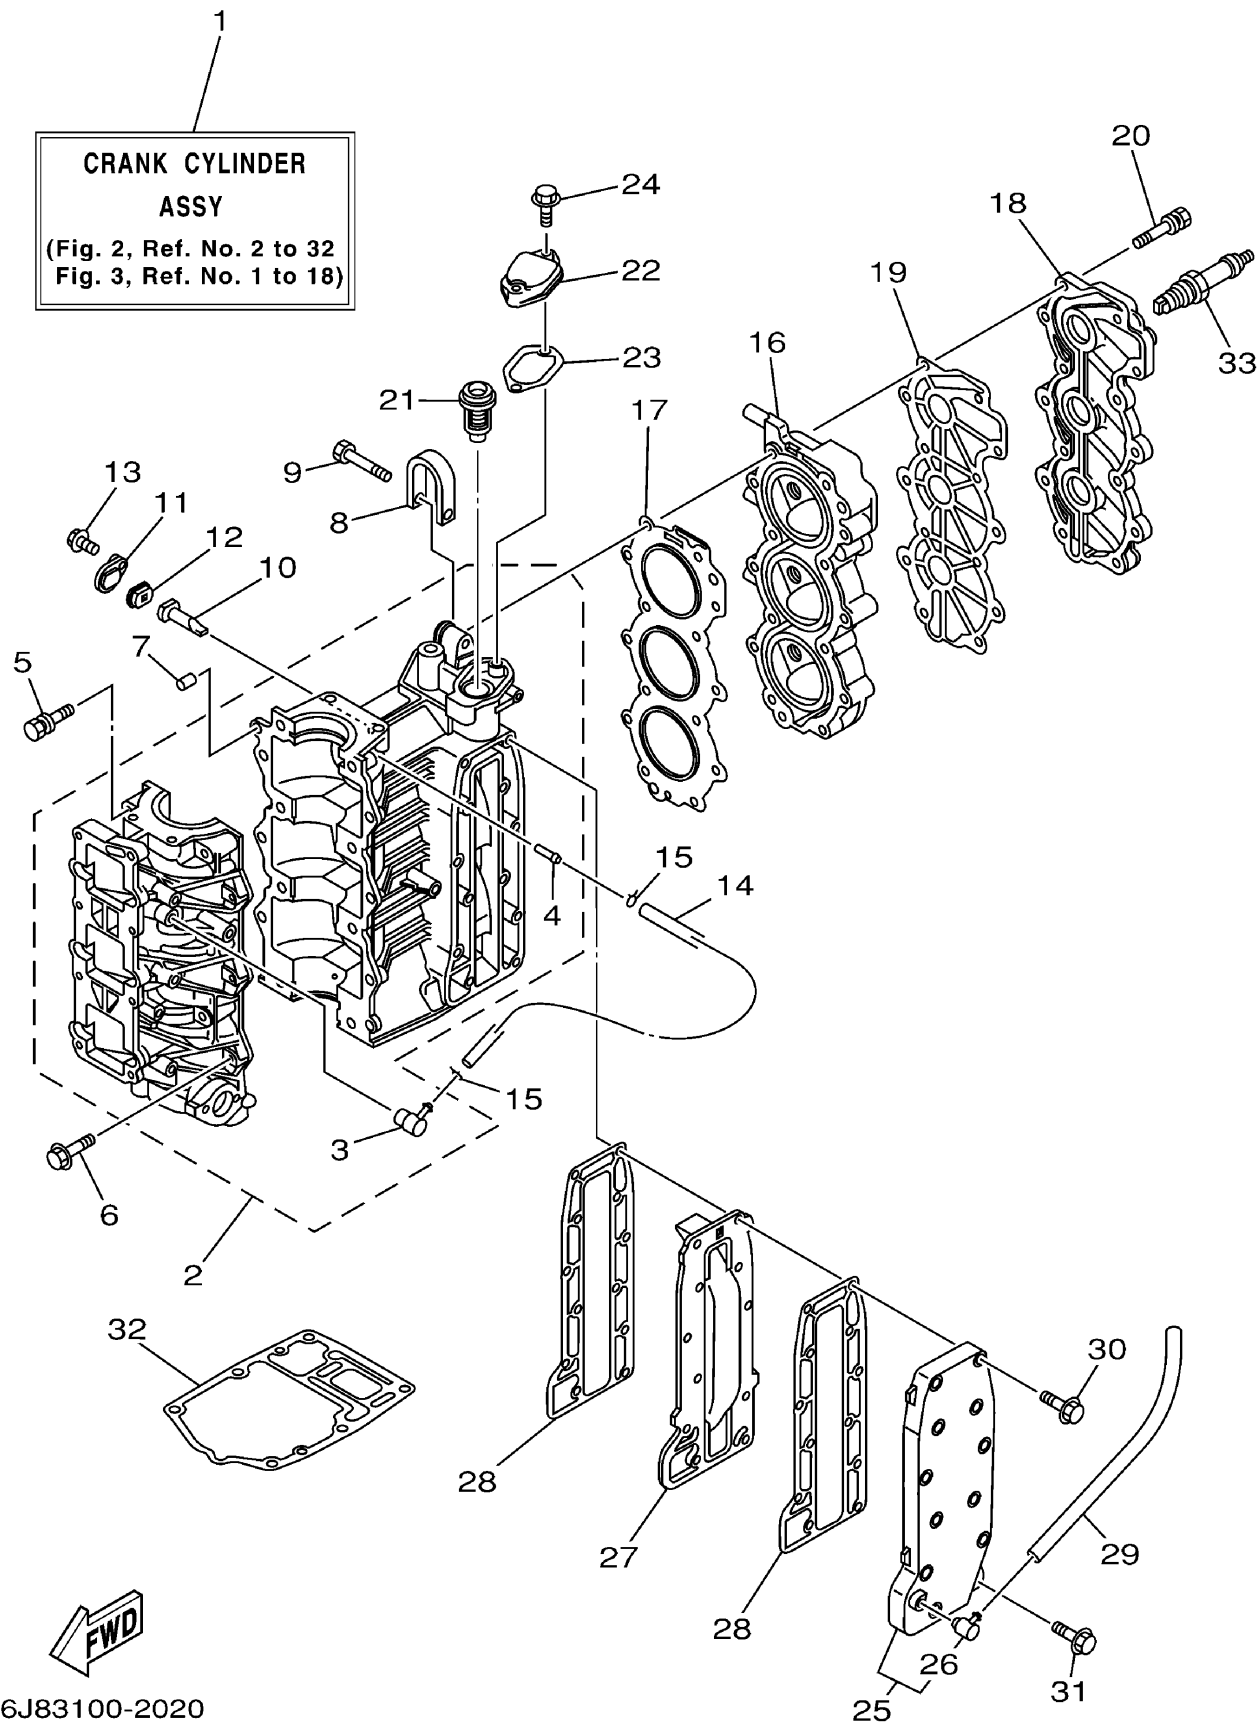

CYLINDER CRANKCASE

Ref No.	Part Number	Description	Qty	Remarks
1	6J8-W0090-05-1S	CRANK CYLINDER ASSY	1	UR 25-N.O/I (25MH)
1	6J8-W0090-42-1S	CRANK CYLINDER ASSY	1	UR 30-O/I (30MH)
2	6J8-15100-11-1S	CRANKCASE ASSY	1	UR 30-O/I (30MH)
2	6J8-15100-01-1S	CRANKCASE ASSY	1	UR 25-N.O/I (25MH)
3	650-11370-00-00	. CHECK VALVE ASSY	1	
4	624-14485-00-00	. .PIPE, JOINT	1	
5	90119-08019-00	BOLT, WITH WASHER	8	
6	90119-06MA4-00	BOLT, WITH WASHER	6	
7	93606-12019-00	PIN, DOWEL	2	
8	6F5-11119-00-00	HANGER, ENGINE	1	
9	90101-08001-00	BOLT	1	
10	6J8-11325-00-00	ANODE	2	
11	6H3-11327-00-1S	COVER, ANODE	2	
12	6H3-11328-00-00	GROMMET, ANODE	2	
13	90119-06023-00	BOLT, WITH WASHER	2	
14	90445-07M29-00	HOSE (L135)	1	
15	90467-06016-00	CLIP	2	
16	6J8-11111-00-1S	HEAD, CYLINDER 1	1	
17	6J8-11181-A1-00	.GASKET, CYLINDER HEAD 1	1	
18	6J8-11191-00-1S	COVER, CYLINDER HEAD 1	1	

CONTINUED ON NEXT FRAME >

CYLINDER CRANKCASE

Ref No.	Part Number	Description	Qty	Remarks
19	6J8-11193-A1-00	.GASKET, HEAD COVER 1	1	
20	90119-08MA8-00	BOLT, WITH WASHER	14	
21	688-12411-10-00	THERMOSTAT	1	
22	6H4-12413-00-1S	COVER, THERMOSTAT	1	
23	6J8-12414-A0-00	.GASKET, COVER	1	
24	90119-06MA3-00	BOLT, WITH WASHER	2	
25	6J8-41113-00-1S	OUTER COVER, EXHAUST	1	
26	676-11372-00-00	.NIPPLE, HOSE	1	
27	6J8-41111-00-1S	INNER COVER, EXHAUST	1	
28	6J8-41114-A0-00	.GASKET, EXHAUST OUTER COVER	2	
29	6J8-1111J-00-00	PIPE 1	1	
30	90119-06MA5-00	BOLT, WITH WASHER	11	
31	90119-06MA3-00	BOLT, WITH WASHER	1	
32	6J8-45113-A0-00	.GASKET, UPPER CASING	1	
33	NGK-B7HS1-00-00	PLUG, SPARK (NGK B7HS-10)	3	