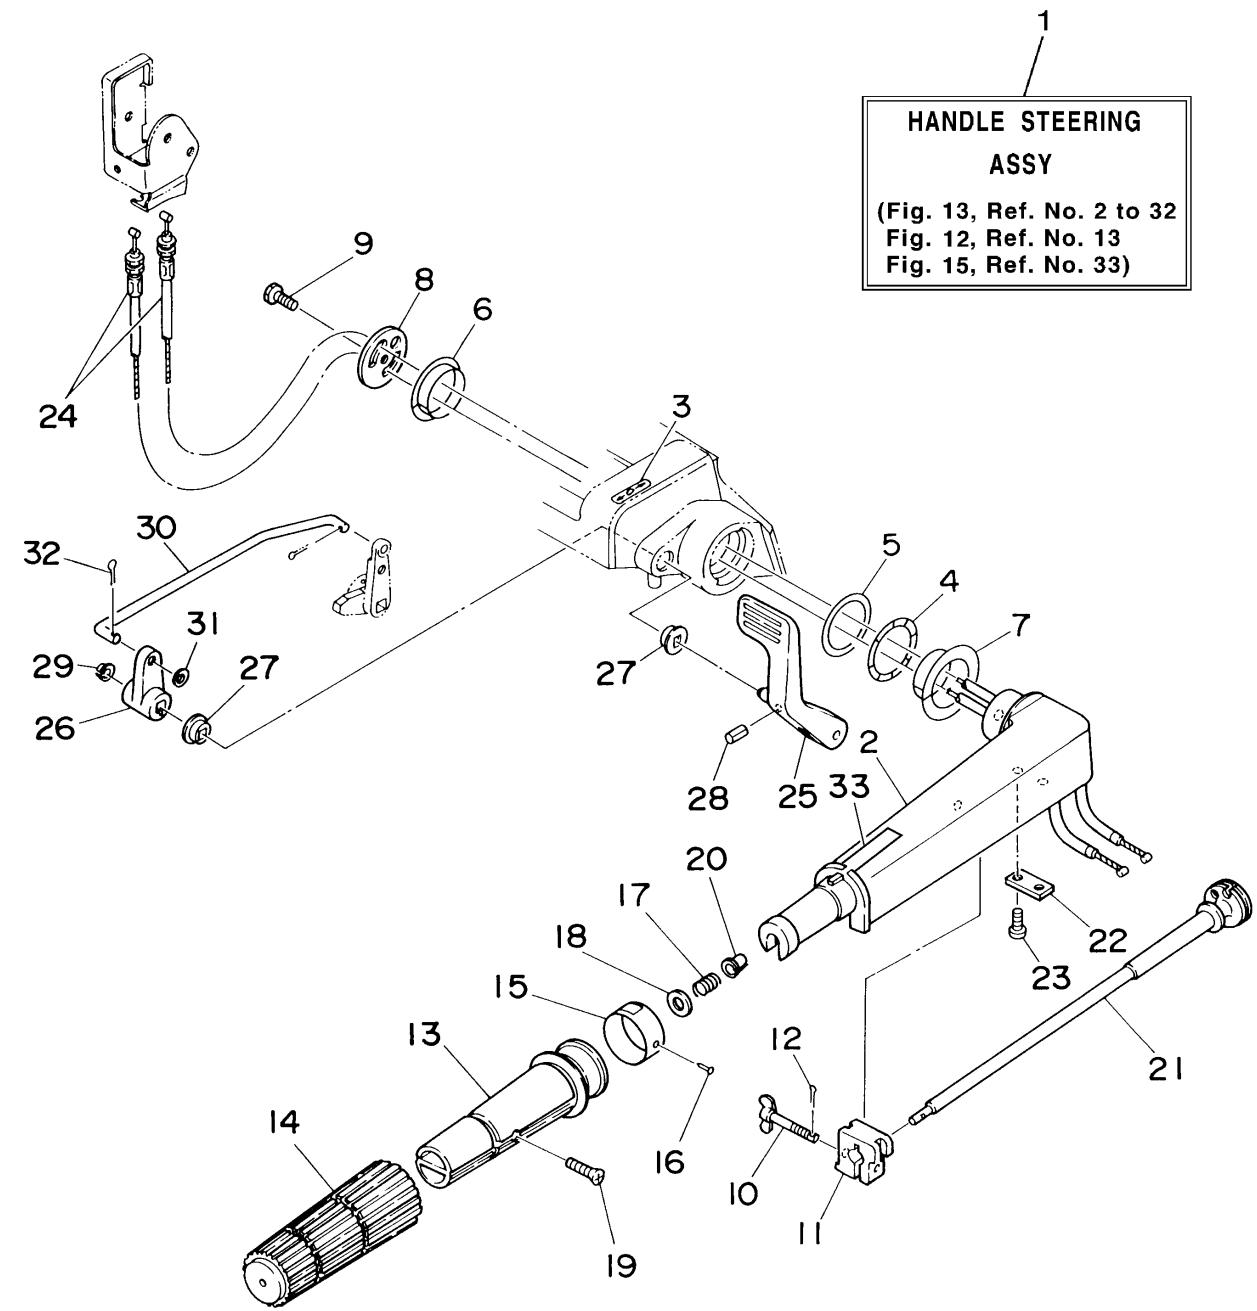

# STEERING

Ref No.	Part Number	Description	Qty	Remarks
1	6J8-W0084-10-4D	HANDLE STEERING ASSY	1	
2	6G1-42111-11-4D	HANDLE, STEERING	1	
3	6E0-44191-11-00	INDICATOR, SHIFT	1	
4	90206-36M21-00	WASHER, WAVE	1	
5	90202-36M55-00	WASHER, PLATE	1	
6	90386-33M96-00	BUSH	1	
7	90386-34M97-00	BUSH	1	
8	6G1-42131-01-00	COVER, HANDLE STEERING	1	
9	97095-06020-00	BOLT	1	
10	6G1-42125-01-00	BOLT, FRICTION ADJUSTING	1	
11	6G1-42126-00-00	FRICTION, STEERING HANDLE GRIP	1	
12	91490-16010-00	PIN, COTTER	1	
13	664-42119-00-00	GRIP, STEERING HANDLE	1	
14	6F6-42177-A0-00	RUBBER, HANDLE	1	
15	6J8-42137-00-00	INDICATOR, THROTTLE	1	
16	90269-02M09-00	RIVET	1	
17	90501-23215-00	SPRING, COMPRESSION	1	
18	92903-10600-00	WASHER, PLATE	1	
19	90149-05M13-00	SCREW	1	
20	90386-08032-00	BUSH	1	

CONTINUED ON NEXT FRAME >

6J83110-2130  
30msha\_25msh3a

# STEERING

Ref No.	Part Number	Description	Qty	Remarks
21	6G1-42138-01-00	LEVER, THROTTLE	1	
22	6E0-42159-02-00	STAY	1	
23	97885-05012-00	SCREW, PAN HEAD	2	
24	6J8-26301-00-00	THROTTLE CABLE ASSY	2	
25	6J8-44111-01-4D	HANDLE, GEAR SHIFT	1	
26	6J8-44125-00-00	LEVER, SHIFT ROD	1	
27	682-44132-00-00	BUSHING	2	
28	90254-03M04-00	PIN, SPRING	1	
29	90386-06M12-00	BUSH	1	
30	6J8-44124-00-00	LINK, SHIFT ROD	1	
31	92990-06200-00	WASHER	1	
32	91490-20012-00	PIN. COTTER	1	
33	6E0-83627-41-00	LABEL, CAUTION 7	1	