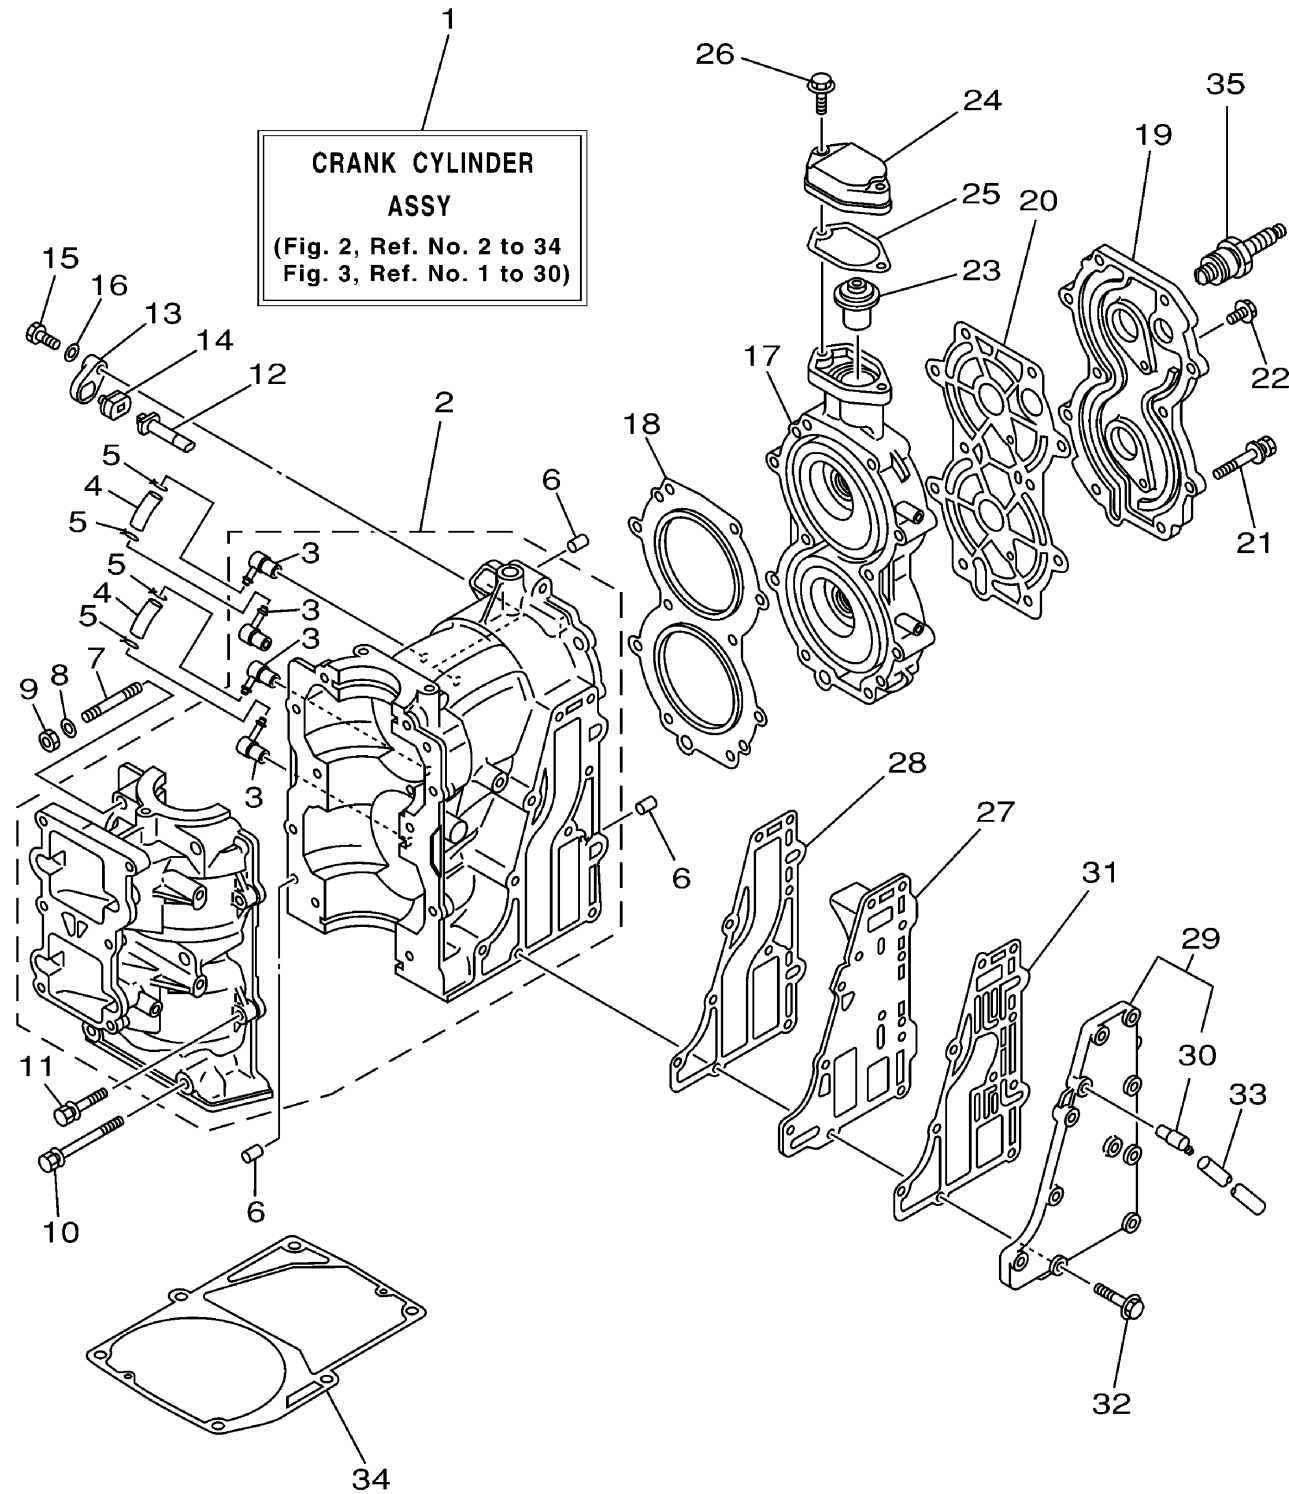

## CYLINDER CRANKCASE

Ref No.	Part Number	Description	Qty	Remarks
1	6L2-W0090-03-1S	CRANK CYLINDER ASSY	1	N.O/I(25MH)
2	6L2-15100-00-1S	CRANKCASE ASSY	1	N.O/I(25MH)
3	6E5-11372-00-00	.NIPPLE, HOSE	4	(25MH)
4	90445-07M15-00	HOSE (L40)	2	(25MH)
5	90467-06016-00	CLIP	4	(25MH)
6	93604-12M07-00	PIN, DOWEL	4	(25MH)
7	95617-08645-00	BOLT, STUD	2	(25MH)
8	90201-08086-00	WASHER, PLATE	2	(25MH)
9	95333-08600-00	NUT (6L2)	2	(25MH)
10	90119-08M65-00	BOLT, WITH WASHER	4	(25MH)
11	90119-06M14-00	BOLT, WITH WASHER	4	(25MH)
12	6J8-11325-00-00	ANODE	1	(25MH)
13	6H3-11327-00-1S	COVER, ANODE	1	(25MH)
14	6H3-11328-00-00	GROMMET, ANODE	1	(25MH)
15	97013-06016-00	BOLT	1	(25MH)
16	92903-06600-00	WASHER, PLATE	1	(25MH)
17	6L2-11111-01-1S	HEAD, CYLINDER 1	1	(25MH)
18	6L2-11181-A2-00	.GASKET, CYLINDER HEAD 1	1	(25MH)
19	6L2-11191-00-1S	COVER, CYLINDER HEAD 1	1	(25MH)
20	6L2-11193-A1-00	.GASKET, HEAD COVER 1	1	(25MH)

CONTINUED ON NEXT FRAME >

6L20100-1020  
25msha

## CYLINDER CRANKCASE

Ref No.	Part Number	Description	Qty	Remarks
21	90119-08M91-00	BOLT, WITH WASHER	10	(25MH)
22	90119-06023-00	BOLT, WITH WASHER	2	(25MH)
23	6E5-12411-20-00	THERMOSTAT	1	(25MH)
24	6H4-12413-00-1S	COVER, THERMOSTAT	1	(25MH)
25	6J8-12414-A0-00	.GASKET, COVER	1	(25MH)
26	90119-06MA3-00	BOLT, WITH WASHER	2	(25MH)
27	6L2-41111-00-1S	INNER COVER, EXHAUST	1	(25MH)
28	6L2-41112-A1-00	.GASKET, EXHAUST INNER COVER	1	(25MH)
29	6L2-41113-00-1S	OUTER COVER, EXHAUST	1	(25MH)
30	676-11372-00-00	.NIPPLE, HOSE	1	(25MH)
31	6L2-41114-A1-00	.GASKET, EXHAUST OUTER COVER	1	(25MH)
32	90119-06MA4-00	BOLT, WITH WASHER	10	(25MH)
33	90445-10M40-00	HOSE (L330)	1	(25MH)
34	6L2-45113-A1-00	.GASKET, UPPER CASING	1	(25MH)
35	NGK-B7HS1-00-00	PLUG, SPARK (NGK B7HS-10)	2	(25MH)