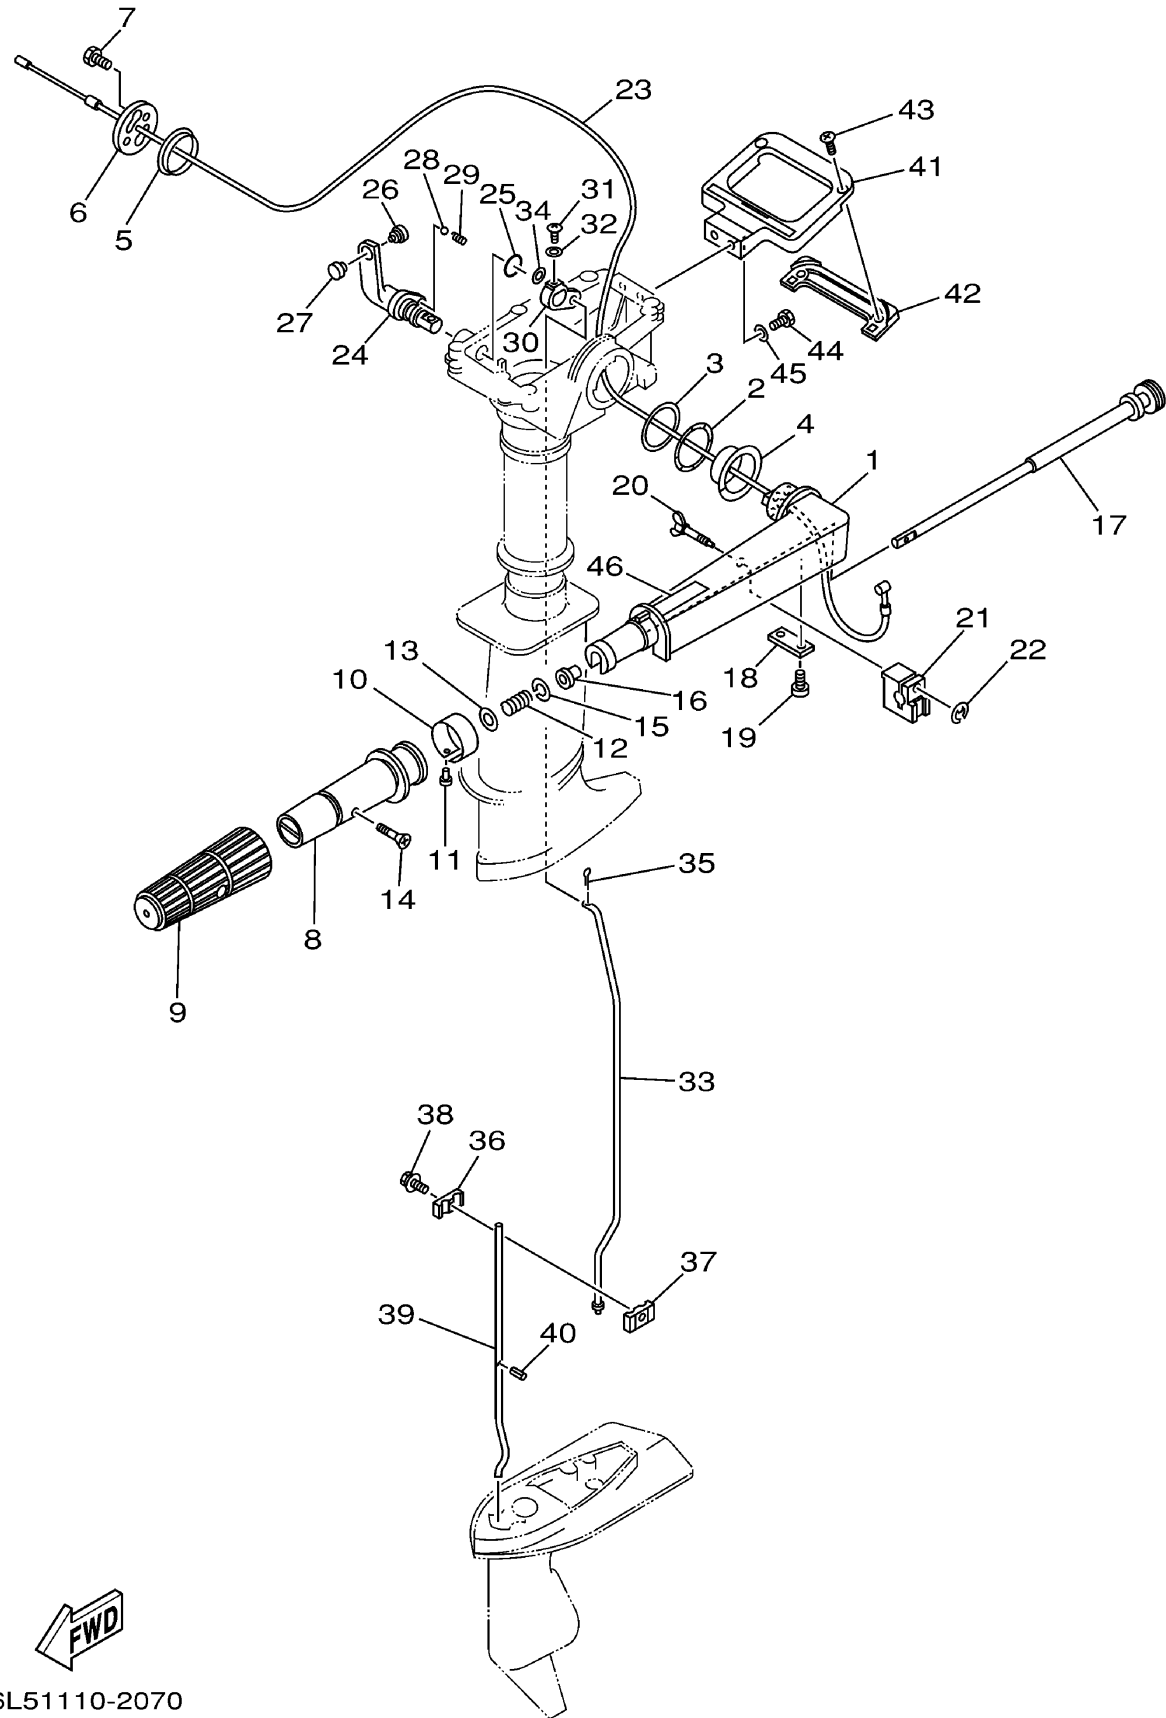

CONTROL

Ref No.	Part Number	Description	Qty	Remarks
41	6L5-42731-00-4D	CARRYING HANDLE	1	(3MH)
42	6L5-42735-00-00	PROTECTOR	1	(3MH)
43	90161-04M02-00	SCREW, TAPPING	2	(3MH)
44	97095-06020-00	BOLT	2	(3MH)
45	92995-06600-00	WASHER	2	(3MH)
46	6A1-2415A-41-00	LABEL, CAUTION	1	(3MH)

6L51110-2070

3msha

B7