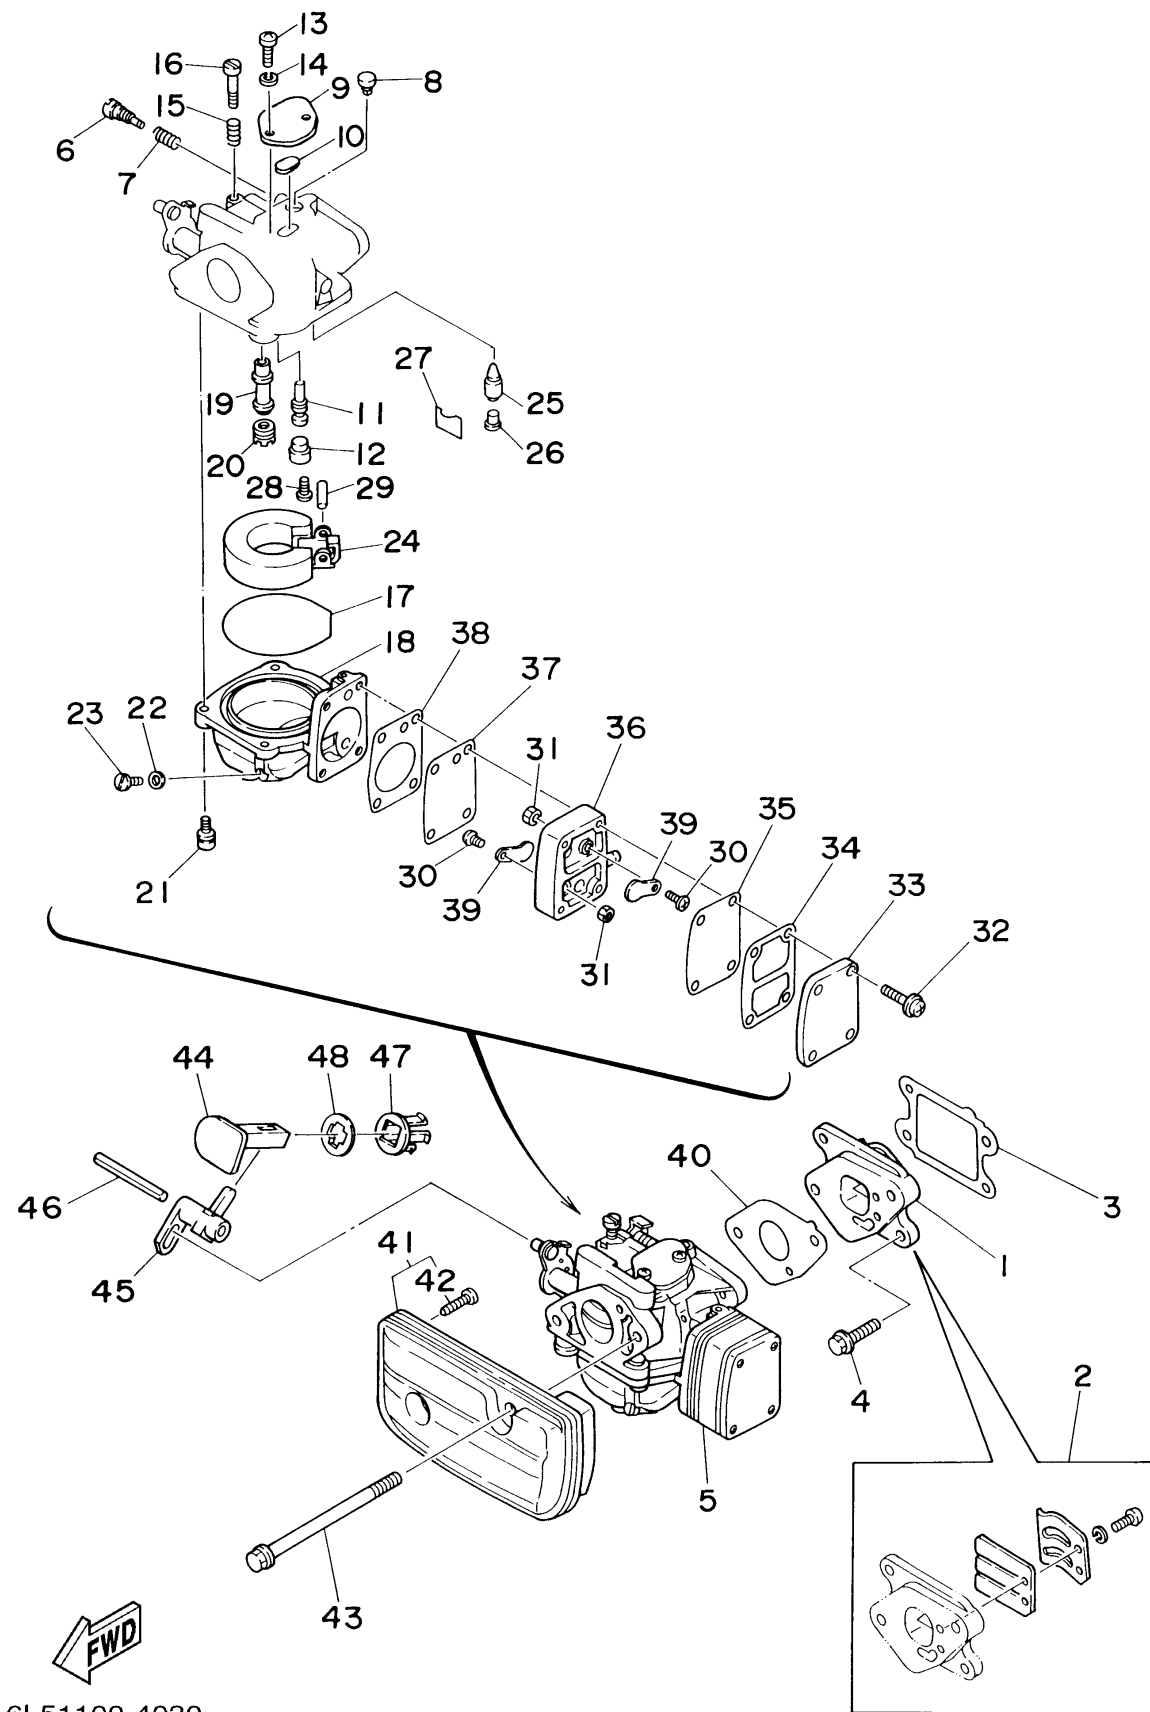

6L51100-4030
3msha

INTAKE

Ref No.	Part Number	Description	Qty	Remarks
1	6L5-13610-02-00	REED VALVE ASSY	1	(3MH)
2	6L5-W0004-02-00	..REED SET	1	(3MH)
3	6L5-13621-A2-00	GASKET, VALVE SEAT	1	(3MH)
4	95895-06016-00	..BOLT, FLANGE	2	(3MH)
5	6L5-14301-03-00	CARBURETOR ASSY 1	1	(3MH)
6	679-14923-00-00	..SCREW, PILOT	1	(3MH)
7	679-14555-00-00	..SPRING	1	(3MH)
8	6G1-14966-00-00	..CAP	1	(3MH)
9	6G1-14527-00-00	..PLATE	1	(3MH)
10	6G1-14126-00-00	..GASKET	1	(3MH)
11	6L5-14948-03-00	..JET (#40)	1	(3MH)
12	676-14966-00-00	..CAP	1	(3MH)
13	97880-04010-00	..SCREW, PAN HEAD	2	(3MH)
14	92990-04100-00	..WASHER, SPRING	2	(3MH)
15	90501-10326-00	..SPRING, COMPRESSION	1	(3MH)
16	63V-14523-00-00	..SCREW, STOP	1	(3MH)
17	6G1-14984-00-00	..O-RING	1	(3MH)
18	6G1-14980-01-00	..BODY, FLOAT CHAMBER	1	(3MH)
19	6L5-14947-01-00	..JET, NEEDLE	1	(3MH)
20	676-14943-14-00	..JET, MAIN (#68)	1	(3MH)

CONTINUED ON NEXT FRAME >

6L51100-4030
3msha

INTAKE

Ref No.	Part Number	Description	Qty	Remarks
21	97980-04114-00	..SCREW, WITH WASHER	4	(3MH)
22	6G1-14398-00-00	..WASHER	1	(3MH)
23	6G1-14992-00-00	..SCREW, DRAIN	1	(3MH)
24	6G1-14985-00-00	..FLOAT	1	(3MH)
25	6G1-14546-00-00	..VALVE, NEEDLE	1	(3MH)
26	676-14186-00-00	..PIN, FLOAT	1	(3MH)
27	663-14159-00-00	..CLIP	1	(3MH)
28	98580-04008-00	..SCREW, PAN HEAD	1	(3MH)
29	688-14548-00-00	..PIN, FLOAT ARM	1	(3MH)
30	98580-03006-00	..SCREW, PAN HEAD	2	(3MH)
31	95380-03600-00	..NUT	2	(3MH)
32	97980-04125-00	..SCREW, WITH WASHER	4	(3MH)
33	6G1-24452-00-00	..COVER	1	(3MH)
34	6G1-24432-00-00	..GASKET, FUEL PUMP 2	1	(3MH)
35	6G1-24471-00-00	..DIAPHRAGM	1	(3MH)
36	6G1-24412-01-00	..BODY 1	1	(3MH)
37	6G1-24411-00-00	..DIAPHRAGM	1	(3MH)
38	6G1-24431-01-00	..GASKET, FUEL PUMP 1	1	(3MH)
39	6L5-24421-00-00	..VALVE, CHECK	2	(3MH)
40	6L5-14198-A1-00	GASKET	1	(3MH)