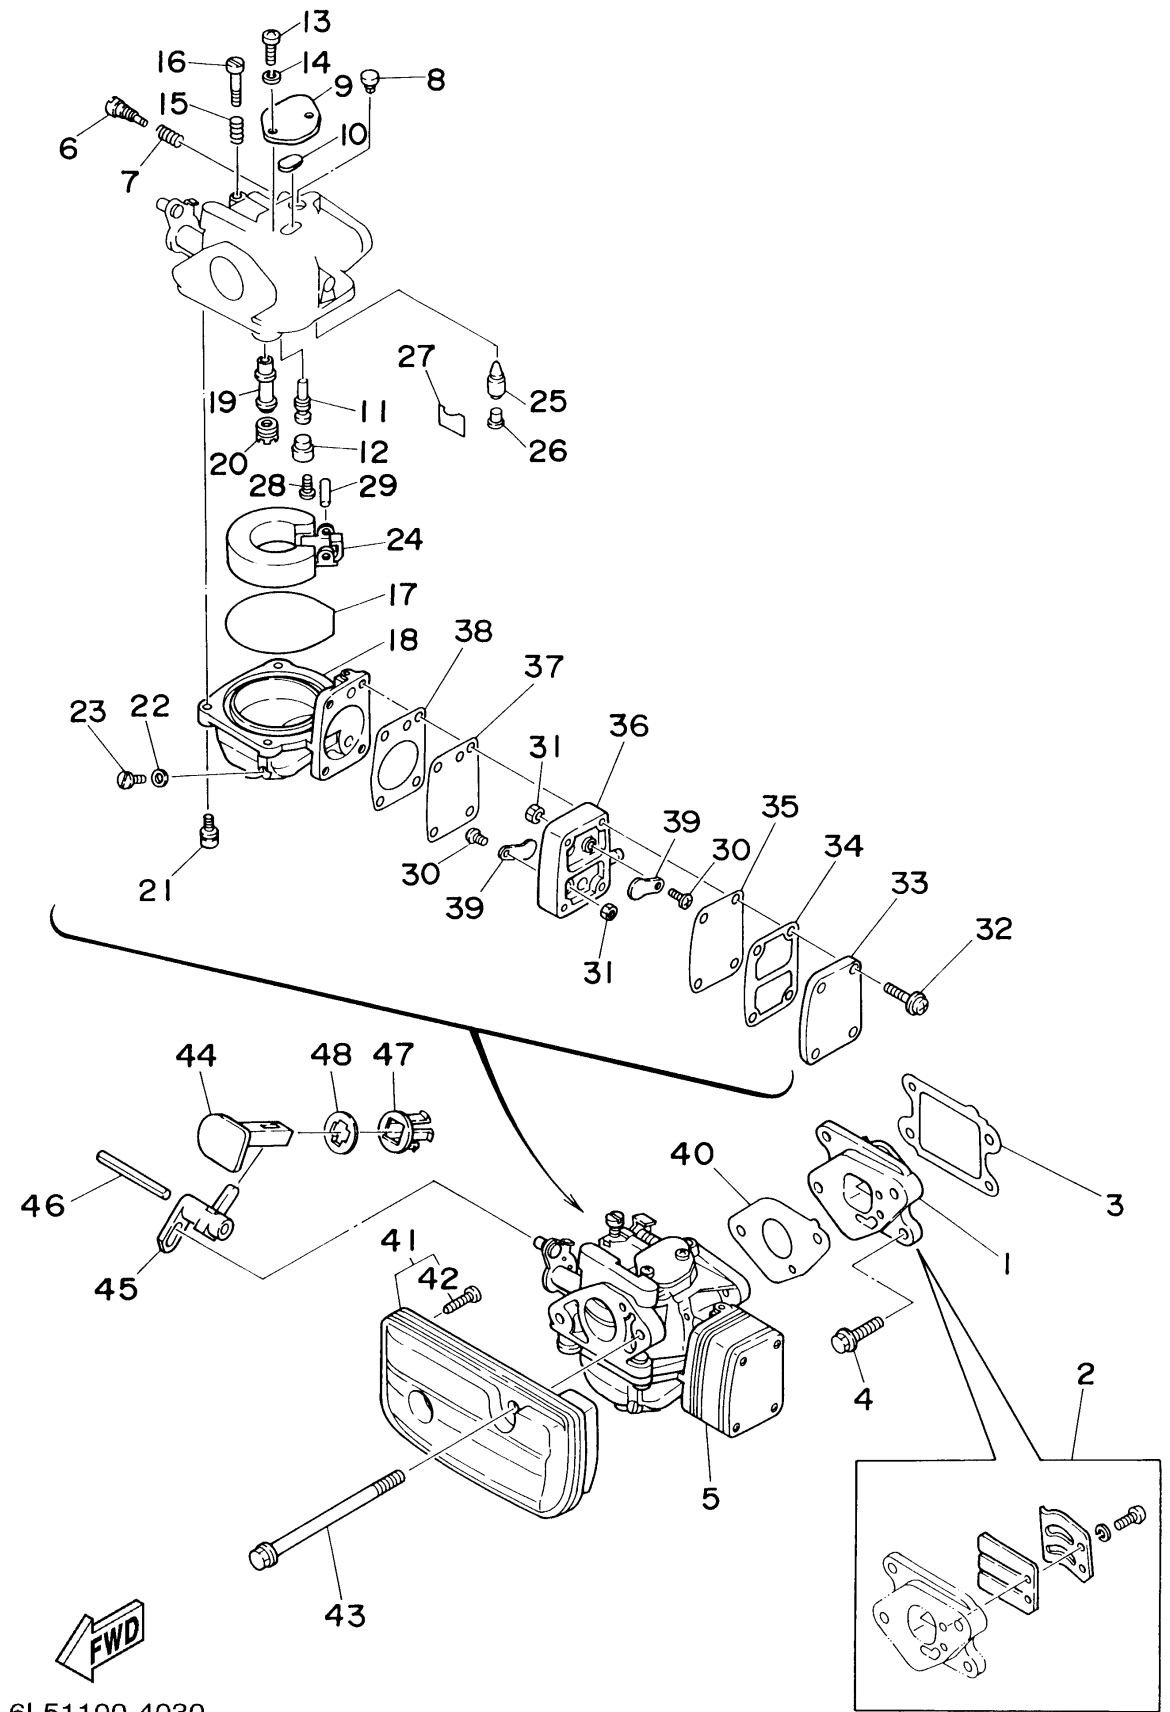

INTAKE

Ref No.	Part Number	Description	Qty	Remarks
41	6L5-14440-00-00	SILENCER ASSY, INTAKE	1	(3MH)
42	97780-40716-00	. .SCREW, TAPPING	2	(3MH)
43	95895-06095-00	BOLT, FLANGE	2	(3MH)
44	6L5-41271-00-00	KNOB, CHOKE	1	(3MH)
45	6L5-41252-00-00	LEVER, CHOKE 1	1	(3MH)
46	91690-40048-00	PIN, SPRING	1	(3MH)
47	689-41273-00-00	GROMMET	1	(3MH)
48	6J8-41274-00-00	GROMMET 2	1	(3MH)

6L51100-4030
3msha