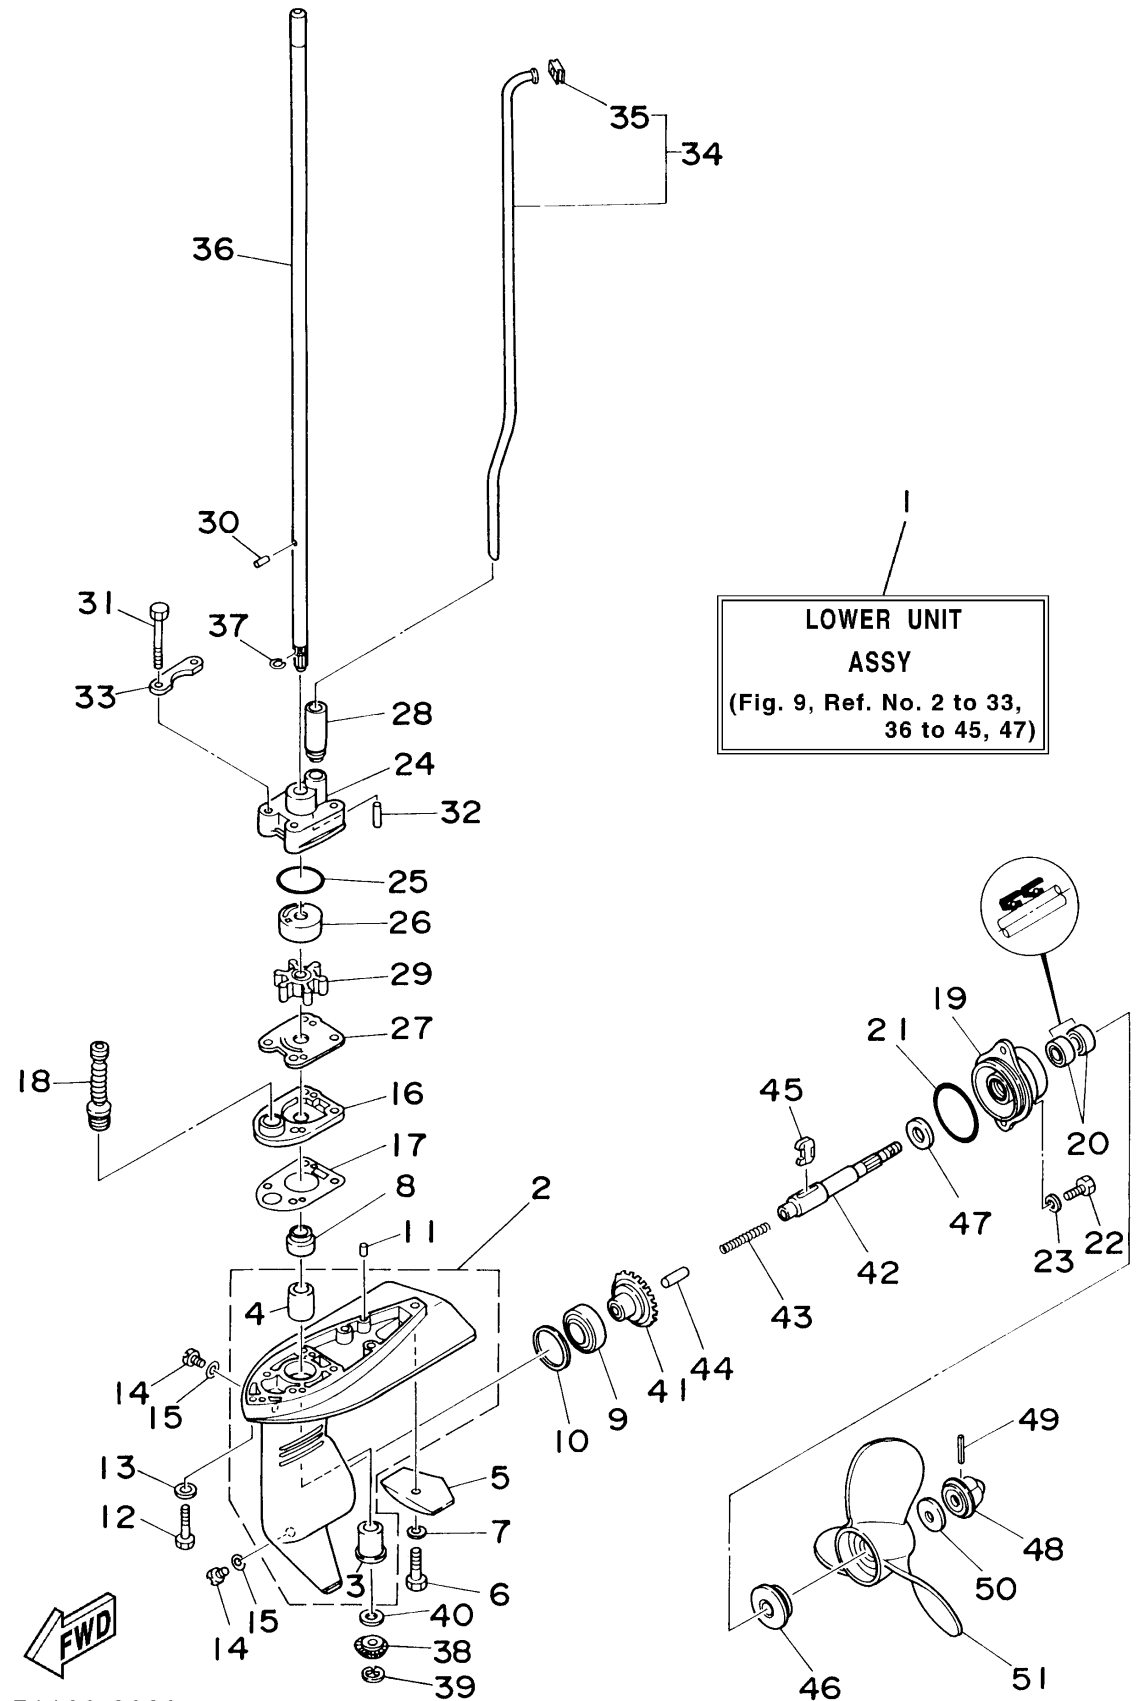

CONTINUED ON NEXT FRAME >

LOWER CASING DRIVE

Ref No.	Part Number	Description	Qty	Remarks
21	93210-48214-00	.O-RING	1	(3MH)
22	97095-06016-00	BOLT	2	(3MH)
23	92995-06600-00	WASHER	2	(3MH)
24	6L5-44311-00-00	HOUSING, WATER PUMP	1	(3MH)
25	93210-33M85-00	.O-RING	1	(3MH)
26	6L5-44322-00-00	.INSERT, CARTRIDGE	1	(3MH)
27	6L5-44323-00-00	OUTER PLATE, CARTRIDGE	1	(3MH)
28	6E0-44366-00-00	.DAMPER, WATER SEAL	1	(3MH)
29	6L5-44352-00-00	.IMPELLER	1	(3MH)
30	93604-07M13-00	PIN, DOWEL	1	(3MH)
31	97095-06040-00	.BOLT	4	(3MH)
32	93604-18080-00	.PIN, DOWEL	2	(3MH)
33	6L5-44328-00-00	PLATE	2	(3MH)
34	6L5-44360-01-00	WATER TUBE ASSY	1	S(3MH)
35	646-44365-00-00	. DAMPER, WATER SEAL	1	(3MH)
36	6L5-45511-00-00	SHAFT, DRIVE	1	S(3MH)
37	90467-07M12-00	CLIP	1	(3MH)
38	6L5-45551-00-00	PINION (13T)	1	(3MH)
39	93430-06005-00	CIRCLIP	1	(3MH)
40	6L5-45533-00-23	SHIM (T:2.3MM)	1	UR(3MH)

CONTINUED ON NEXT FRAME >

6L51100-2090
3msha

LOWER CASING DRIVE

Ref No.	Part Number	Description	Qty	Remarks
40	6L5-45533-00-21	SHIM (T:2.1MM)	1	UR(3MH)
40	6L5-45533-00-20	SHIM (T:2.0MM)	1	UR(3MH)
40	6L5-45533-00-22	SHIM (T:2.2MM)	1	UR(3MH)
41	6L5-45560-00-00	GEAR 1 (27T)	1	(3MH)
42	6L5-45611-00-00	SHAFT, PROPELLER	1	(3MH)
43	90501-10064-00	SPRING, COMPRESSION	1	(3MH)
44	6L5-45635-00-00	PLUNGER, SHIFT	1	(3MH)
45	6L5-45631-00-00	CLUTCH, DOG	1	(3MH)
46	6L5-45987-01-00	SPACER	1	(3MH)
47	90201-13198-00	WASHER, PLATE	1	(3MH)
48	6L5-45616-00-00	NUT, PROPELLER	1	(3MH)
49	91490-25030-00	PIN. COTTER	1	(3MH)
50	90201-08M54-00	WASHER, PLATE	1	(3MH)
51	6L5-45947-00-EL	PROPELLER (3X7-1/4"X8-1/4"-BS)	1	UR(3MH)
51	6L5-45943-00-EL	PROPELLER (3X7-1/4"X6"-BS)	1	UR(3MH)
51	6L5-45949-00-EL	PROPELLER (3X7-1/4"X5"-BS)	1	UR(3MH)
51	6L5-45952-00-EL	PROPELLER (3X7-1/4"X5-1/2"-BS)	1	UR(3MH)
51	6L5-45945-00-EL	PROPELLER (3X7-1/4"X7-1/4"-BS)	1	UR(3MH)