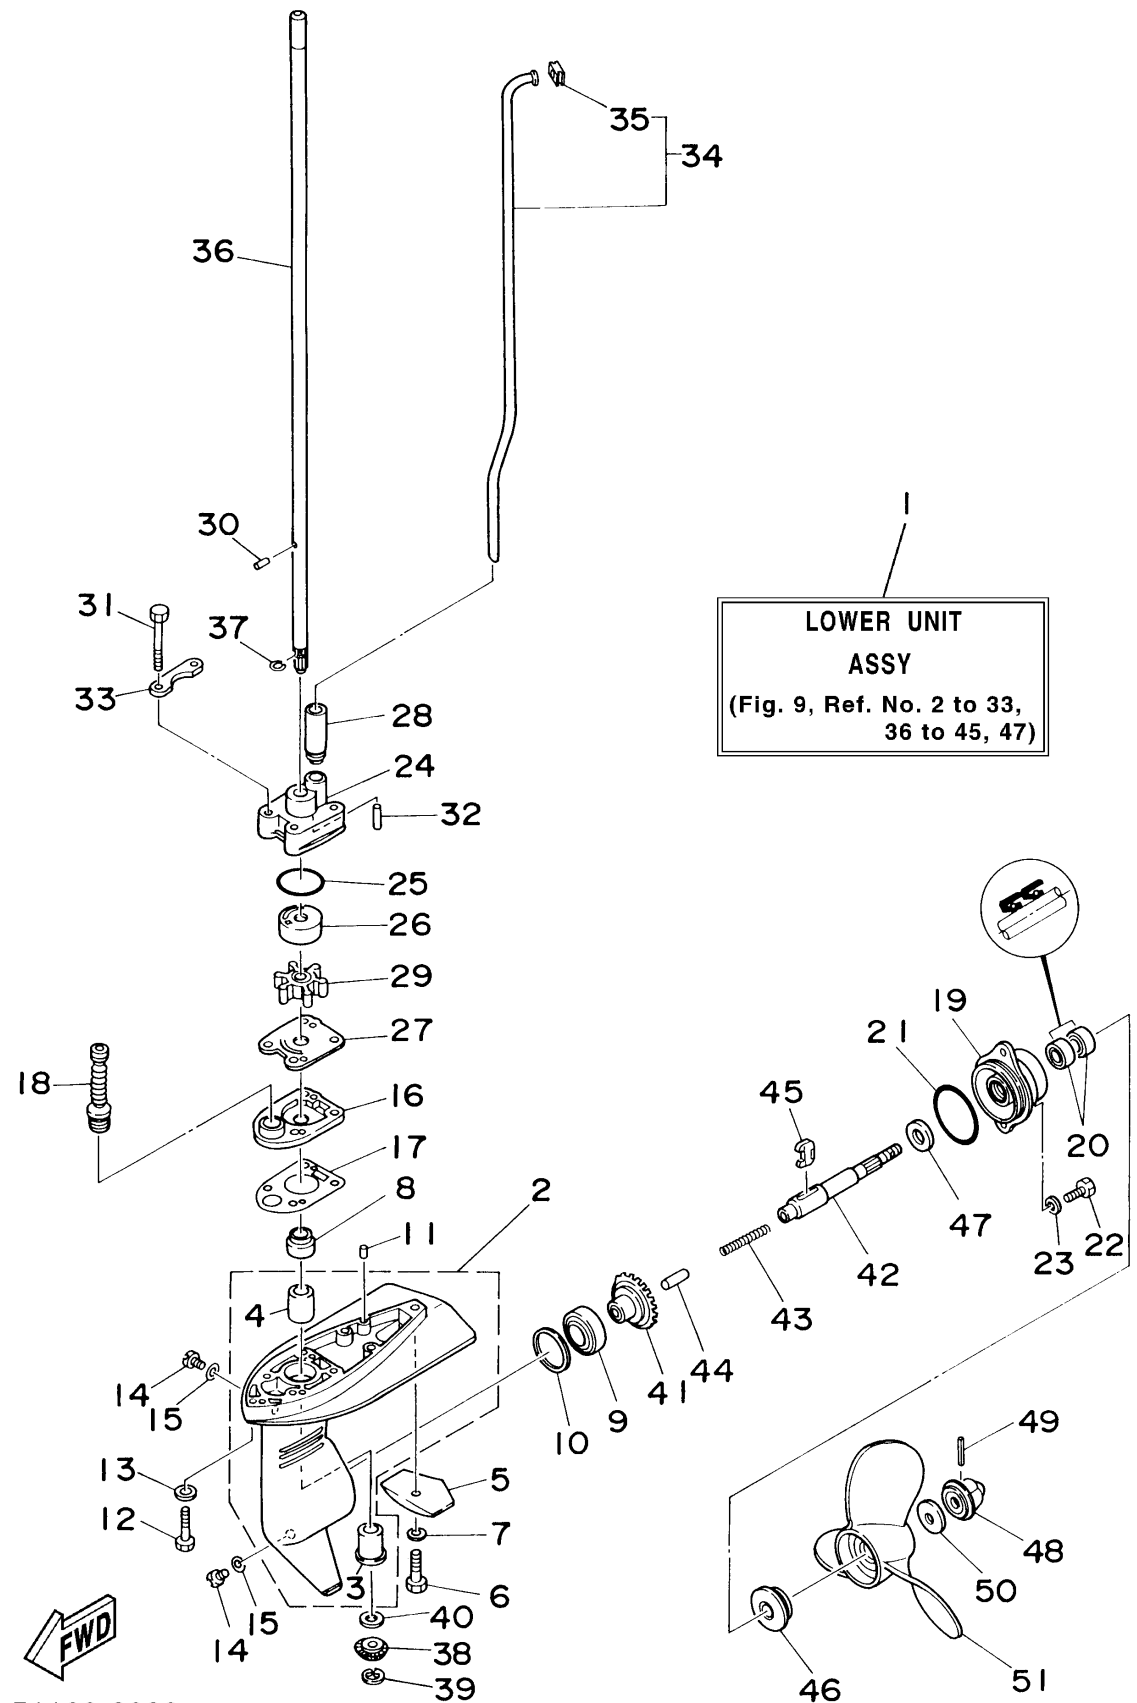

LOWER CASING DRIVE

Ref No.	Part Number	Description	Qty	Remarks
21	93210-48214-00	.O-RING	1	(3MH)
22	97095-06016-00	BOLT	2	(3MH)
23	92995-06600-00	WASHER	2	(3MH)
24	6L5-44311-00-00	HOUSING, WATER PUMP	1	(3MH)
25	93210-33M85-00	.O-RING	1	(3MH)
26	6L5-44322-00-00	.INSERT, CARTRIDGE	1	(3MH)
27	6L5-44323-00-00	OUTER PLATE, CARTRIDGE	1	(3MH)
28	6E0-44366-00-00	.DAMPER, WATER SEAL	1	(3MH)
29	6L5-44352-00-00	.IMPELLER	1	(3MH)
30	93604-07M13-00	PIN, DOWEL	1	(3MH)
31	97095-06040-00	.BOLT	4	(3MH)
32	93604-18080-00	.PIN, DOWEL	2	(3MH)
33	6L5-44328-00-00	PLATE	2	(3MH)
34	6L5-44360-01-00	WATER TUBE ASSY	1	S(3MH)
35	646-44365-00-00	. DAMPER, WATER SEAL	1	(3MH)
36	6L5-45511-00-00	SHAFT, DRIVE	1	S(3MH)
37	90467-07M12-00	CLIP	1	(3MH)
38	6L5-45551-00-00	PINION (13T)	1	(3MH)
39	93430-06005-00	CIRCLIP	1	(3MH)
40	6L5-45533-00-23	SHIM (T:2.3MM)	1	UR(3MH)

CONTINUED ON NEXT FRAME >

6L51100-2090
3msha