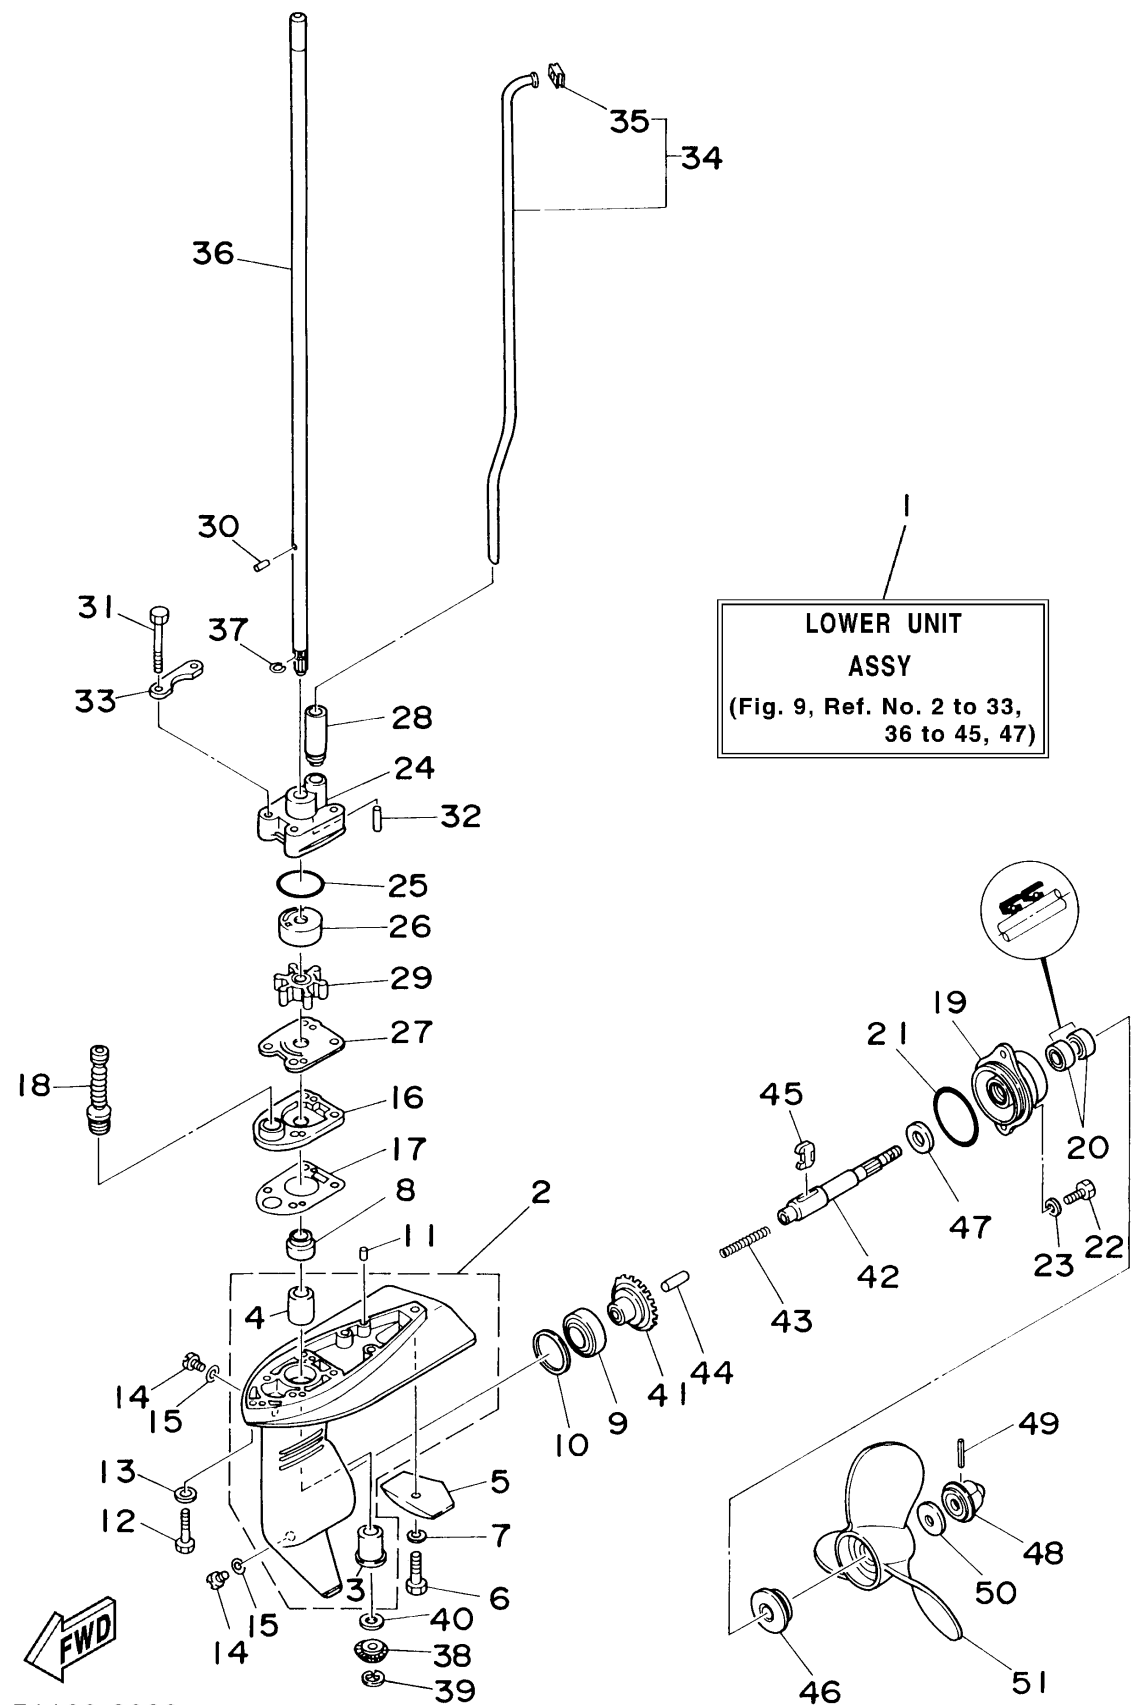

LOWER CASING DRIVE

Ref No.	Part Number	Description	Qty	Remarks
1	6L5-45300-01-4D	LOWER UNIT ASSY	1	S(3MH)
2	6L5-45311-00-4D	CASING, LOWER	1	(3MH)
3	6L5-45317-09-00	.BUSHING, DRIVE SHAFT	1	(3MH)
4	6L5-45316-09-00	.BUSHING, DRIVE SHAFT	1	(3MH)
5	6L5-45251-02-00	ANODE	1	(3MH)
6	95895-06030-00	BOLT, FLANGE	1	S(3MH)
7	92990-06300-00	WASHER, INTERNAL TOOTH	1	(3MH)
8	93103-09M41-00	.OIL SEAL	1	(3MH)
9	93316-003U0-00	BEARING	1	(3MH)
10	6L5-45567-00-00	SHIM	1	UN(3MH)
11	93604-12M07-00	PIN, DOWEL	2	(3MH)
12	97095-06030-00	BOLT	3	(3MH)
13	92995-06600-00	WASHER	3	(3MH)
14	90340-08M04-00	PLUG, STRAIGHT SCREW	2	(3MH)
15	90430-08020-00	.GASKET	2	(3MH)
16	6L5-45321-00-5B	PLATE	1	(3MH)
17	6L5-45315-A0-00	PACKING, LOWER CASING	1	(3MH)
18	6L2-44147-00-00	BOOT, SHIFT ROD	1	(3MH)
19	6L5-45361-00-4D	CAP, LOWER CASING	1	(3MH)
20	93101-13M12-00	.OIL SEAL	2	(3MH)

CONTINUED ON NEXT FRAME >

LOWER CASING DRIVE

Ref No.	Part Number	Description	Qty	Remarks
21	93210-48214-00	.O-RING	1	(3MH)
22	97095-06016-00	BOLT	2	(3MH)
23	92995-06600-00	WASHER	2	(3MH)
24	6L5-44311-00-00	HOUSING, WATER PUMP	1	(3MH)
25	93210-33M85-00	.O-RING	1	(3MH)
26	6L5-44322-00-00	.INSERT, CARTRIDGE	1	(3MH)
27	6L5-44323-00-00	OUTER PLATE, CARTRIDGE	1	(3MH)
28	6E0-44366-00-00	.DAMPER, WATER SEAL	1	(3MH)
29	6L5-44352-00-00	.IMPELLER	1	(3MH)
30	93604-07M13-00	PIN, DOWEL	1	(3MH)
31	97095-06040-00	.BOLT	4	(3MH)
32	93604-18080-00	.PIN, DOWEL	2	(3MH)
33	6L5-44328-00-00	PLATE	2	(3MH)
34	6L5-44360-01-00	WATER TUBE ASSY	1	S(3MH)
35	646-44365-00-00	. DAMPER, WATER SEAL	1	(3MH)
36	6L5-45511-00-00	SHAFT, DRIVE	1	S(3MH)
37	90467-07M12-00	CLIP	1	(3MH)
38	6L5-45551-00-00	PINION (13T)	1	(3MH)
39	93430-06005-00	CIRCLIP	1	(3MH)
40	6L5-45533-00-23	SHIM (T:2.3MM)	1	UR(3MH)