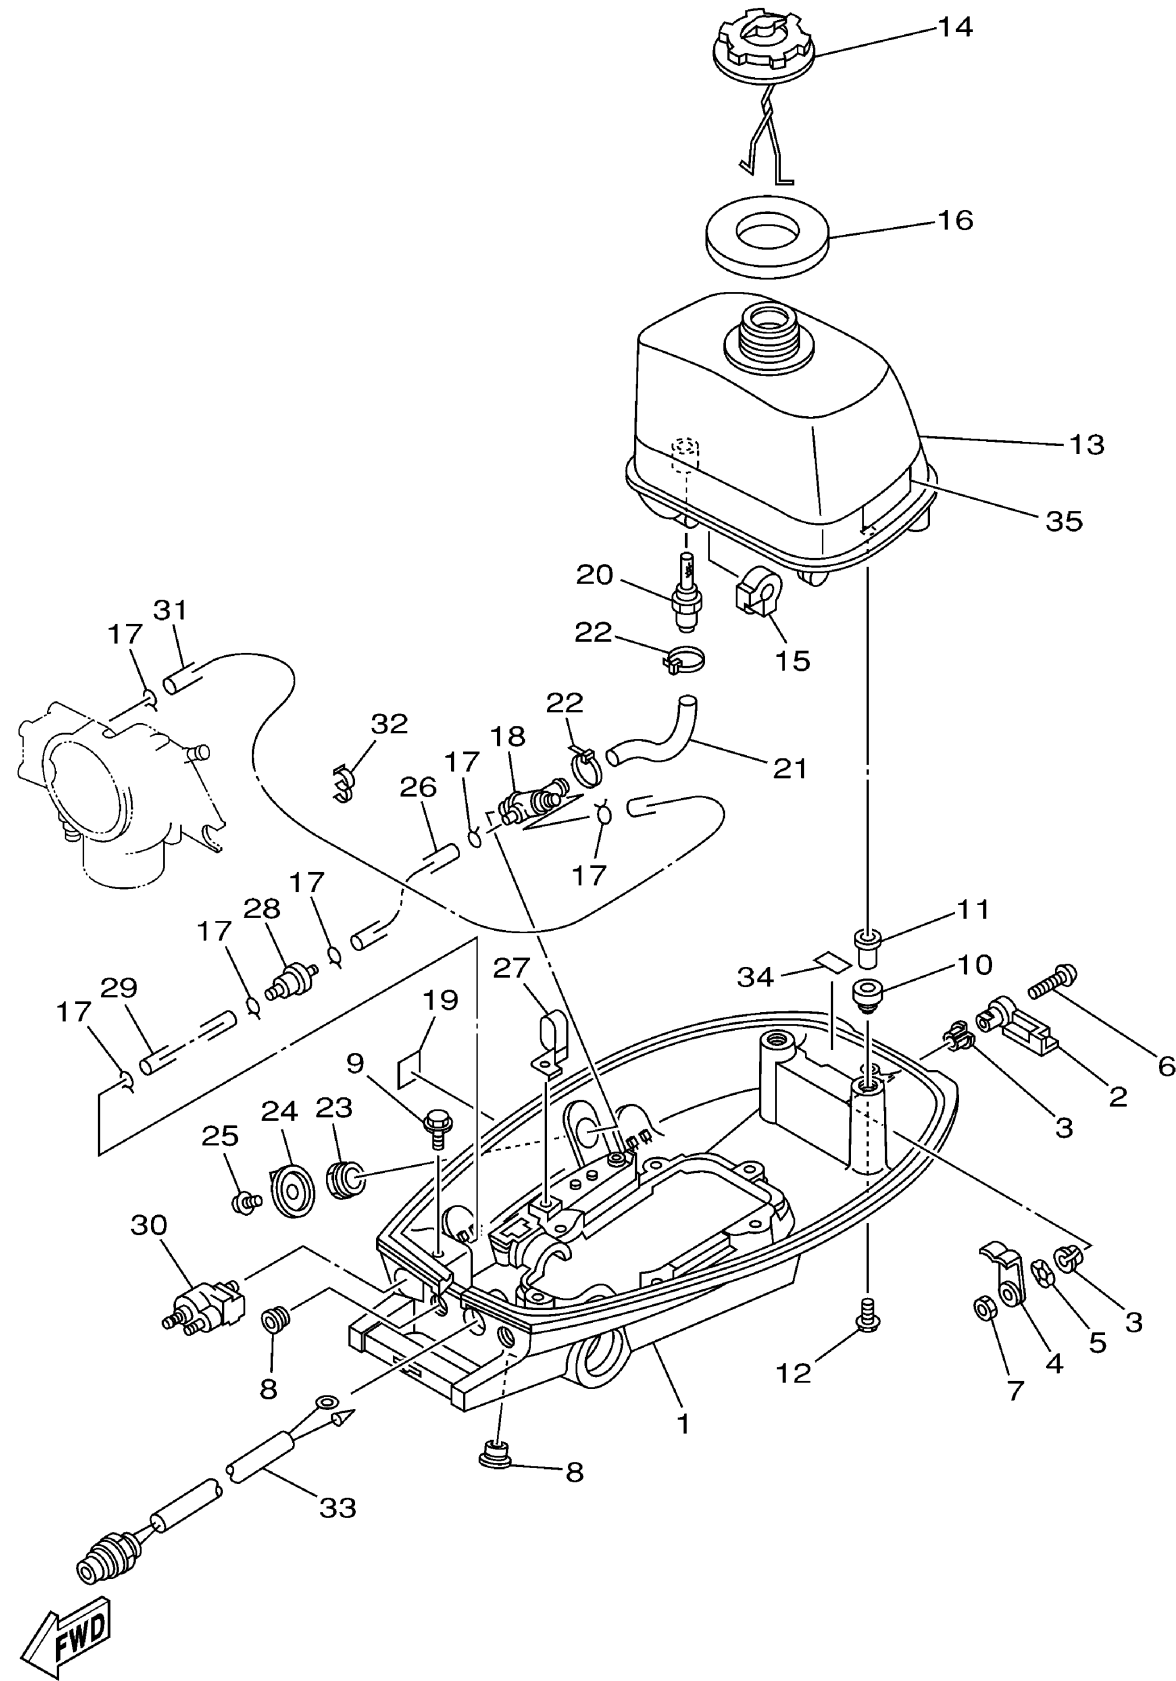

BOTTOM COWLING

Ref No.	Part Number	Description	Qty	Remarks
1	6E0-42711-10-4D	COWLING, BOTTOM	1	(5MH)
2	6E0-42815-00-4D	LEVER, CLAMP	1	(5MH)
3	90386-12069-00	BUSH	2	(5MH)
4	6E0-42816-00-00	LEVER, CLAMP	1	(5MH)
5	90206-12052-00	WASHER, WAVE	1	(5MH)
6	97885-06030-00	SCREW, PAN HEAD	1	(5MH)
7	95380-06700-00	NUT	1	(5MH)
8	90480-14M14-00	GROMMET	2	(5MH)
9	95895-06020-00	BOLT, FLANGE	1	(5MH)
10	6E3-24182-00-00	DAMPER, LOCATING 2	2	(5MH)
11	6E0-42542-00-00	PIPE	2	(5MH)
12	95895-06025-00	BOLT, FLANGE	2	(5MH)
13	6E0-24110-01-4D	FUEL TANK COMP.	1	(5MH)
14	6E0-24610-02-00	CAP ASSY	1	(5MH)
15	6E0-24181-00-00	DAMPER, LOCATING 1	2	(5MH)
16	6E3-24641-00-00	GASKET, CAP 1	1	(5MH)
17	90467-08004-00	CLIP	6	(5MH)
18	6E0-24500-10-00	FUEL COCK ASSY 1	1	(5MH)
19	6E0-24591-10-00	EMBLEM, FUEL COCK	1	(5MH)
20	6E0-24335-00-00	PIPE, SUCTION 1	1	(5MH)

CONTINUED ON NEXT FRAME >

BOTTOM COWLING

Ref No.	Part Number	Description	Qty	Remarks
21	6E0-24311-00-00	PIPE, FUEL 1	1	(5MH)
22	90465-13M11-00	CLAMP	2	(5MH)
23	90170-16M35-00	NUT	1	(5MH)
24	6J1-24524-00-00	LEVER, COCK	1	(5MH)
25	90159-04M24-00	SCREW, WITH WASHER	1	(5MH)
26	90445-09M27-00	HOSE (L125)	1	(5MH)
27	90465-08M62-00	CLAMP	1	(5MH)
28	646-24251-02-00	STRAINER 1	1	(5MH)
29	90445-09057-00	HOSE (L43)	1	(5MH)
30	6G1-24304-02-00	FUEL PIPE JOINT COMP. 1	1	(5MH)
31	6E0-24312-00-00	PIPE 2	1	(5MH)
32	90464-09M21-00	CLAMP	1	(5MH)
33	6E0-82550-01-00	ENGINE STOP SWITCH ASSY	1	(5MH)
34	664-42791-00-00	MARK 1	1	(5MH)
35	6A1-83625-41-00	MARK 5	1	(5MH)