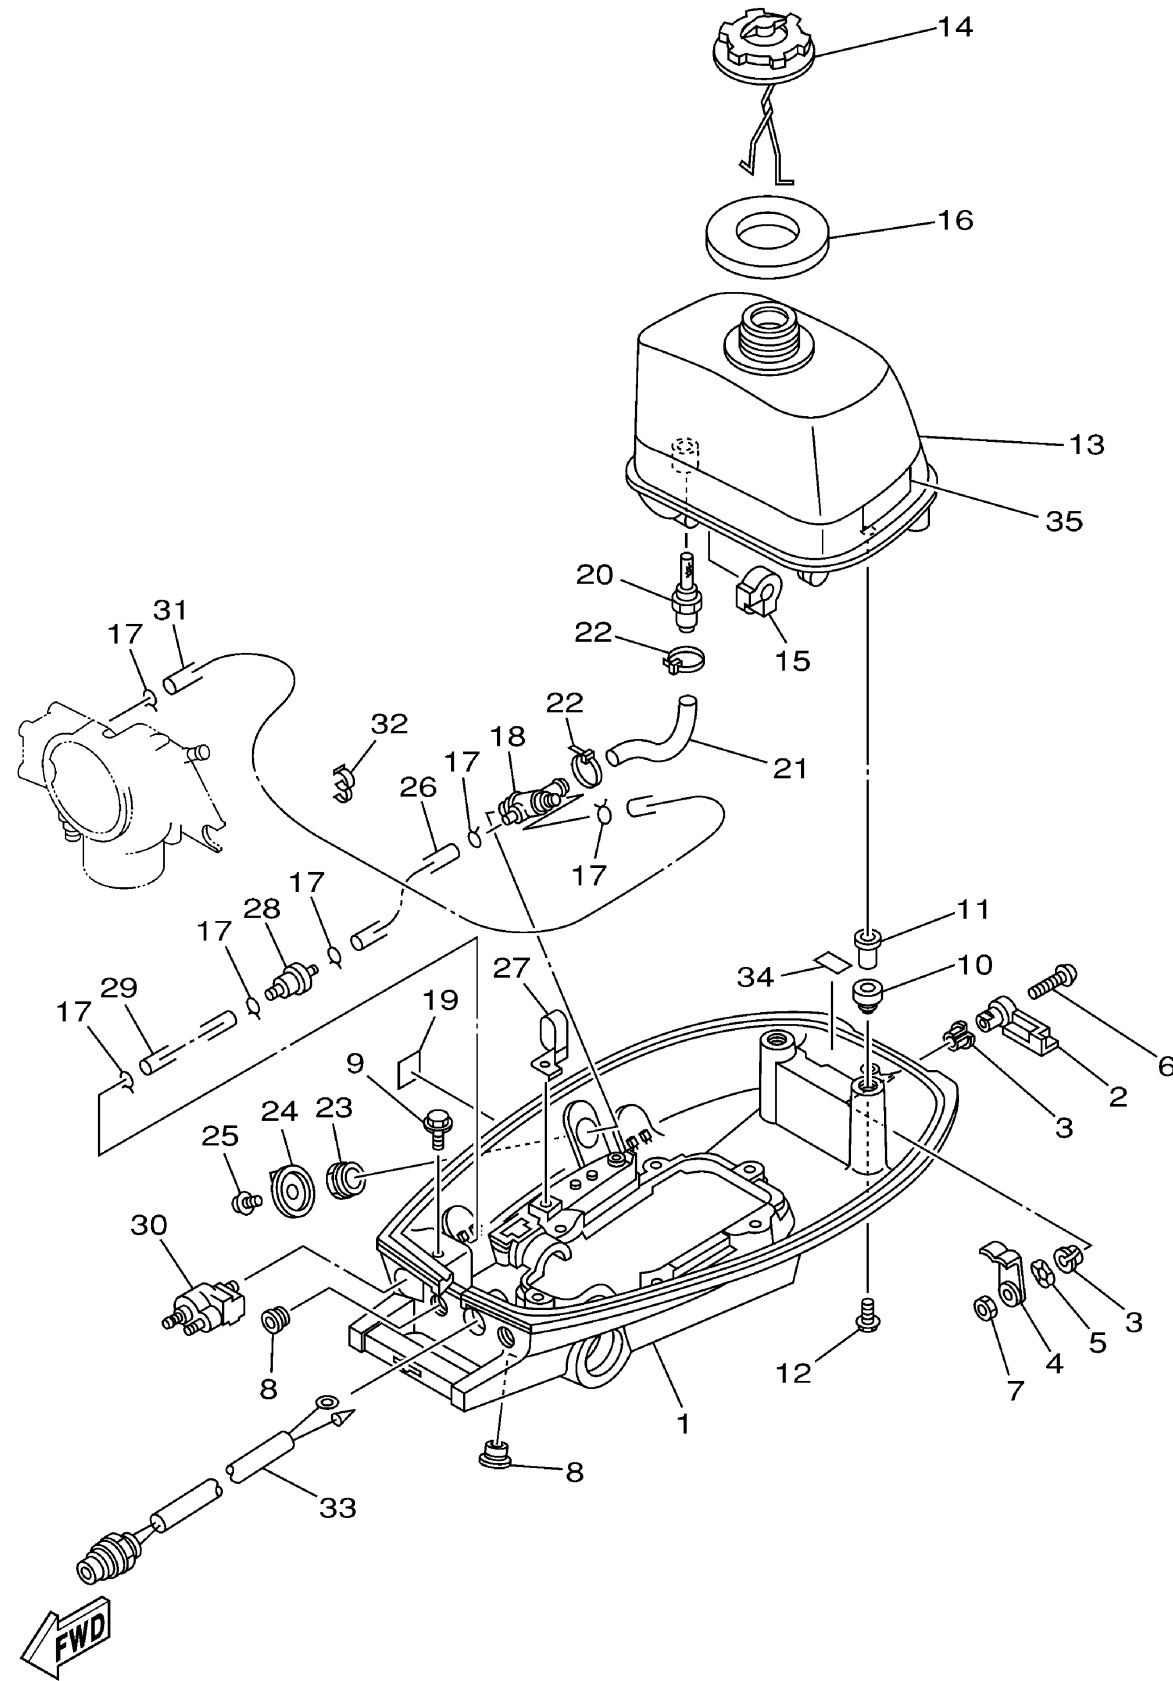

BOTTOM COWLING

Ref No.	Part Number	Description	Qty	Remarks
1	6E0-42711-10-4D	COWLING, BOTTOM	1	(5MH)
2	6E0-42815-00-4D	LEVER, CLAMP	1	(5MH)
3	90386-12069-00	BUSH	2	(5MH)
4	6E0-42816-00-00	LEVER, CLAMP	1	(5MH)
5	90206-12052-00	WASHER, WAVE	1	(5MH)
6	97885-06030-00	SCREW, PAN HEAD	1	(5MH)
7	95380-06700-00	NUT	1	(5MH)
8	90480-14M14-00	GROMMET	2	(5MH)
9	95895-06020-00	BOLT, FLANGE	1	(5MH)
10	6E3-24182-00-00	DAMPER, LOCATING 2	2	(5MH)
11	6E0-42542-00-00	PIPE	2	(5MH)
12	95895-06025-00	BOLT, FLANGE	2	(5MH)
13	6E0-24110-01-4D	FUEL TANK COMP.	1	(5MH)
14	6E0-24610-02-00	CAP ASSY	1	(5MH)
15	6E0-24181-00-00	DAMPER, LOCATING 1	2	(5MH)
16	6E3-24641-00-00	GASKET, CAP 1	1	(5MH)
17	90467-08004-00	CLIP	6	(5MH)
18	6E0-24500-10-00	FUEL COCK ASSY 1	1	(5MH)
19	6E0-24591-10-00	EMBLEM, FUEL COCK	1	(5MH)
20	6E0-24335-00-00	PIPE, SUCTION 1	1	(5MH)

CONTINUED ON NEXT FRAME >

BOTTOM COWLING

Ref No.	Part Number	Description	Qty	Remarks
21	6E0-24311-00-00	PIPE, FUEL 1	1	(5MH)
22	90465-13M11-00	CLAMP	2	(5MH)
23	90170-16M35-00	NUT	1	(5MH)
24	6J1-24524-00-00	LEVER, COCK	1	(5MH)
25	90159-04M24-00	SCREW, WITH WASHER	1	(5MH)
26	90445-09M27-00	HOSE (L125)	1	(5MH)
27	90465-08M62-00	CLAMP	1	(5MH)
28	646-24251-02-00	STRAINER 1	1	(5MH)
29	90445-09057-00	HOSE (L43)	1	(5MH)
30	6G1-24304-02-00	FUEL PIPE JOINT COMP. 1	1	(5MH)
31	6E0-24312-00-00	PIPE 2	1	(5MH)
32	90464-09M21-00	CLAMP	1	(5MH)
33	6E0-82550-01-00	ENGINE STOP SWITCH ASSY	1	(5MH)
34	664-42791-00-00	MARK 1	1	(5MH)
35	6A1-83625-41-00	MARK 5	1	(5MH)