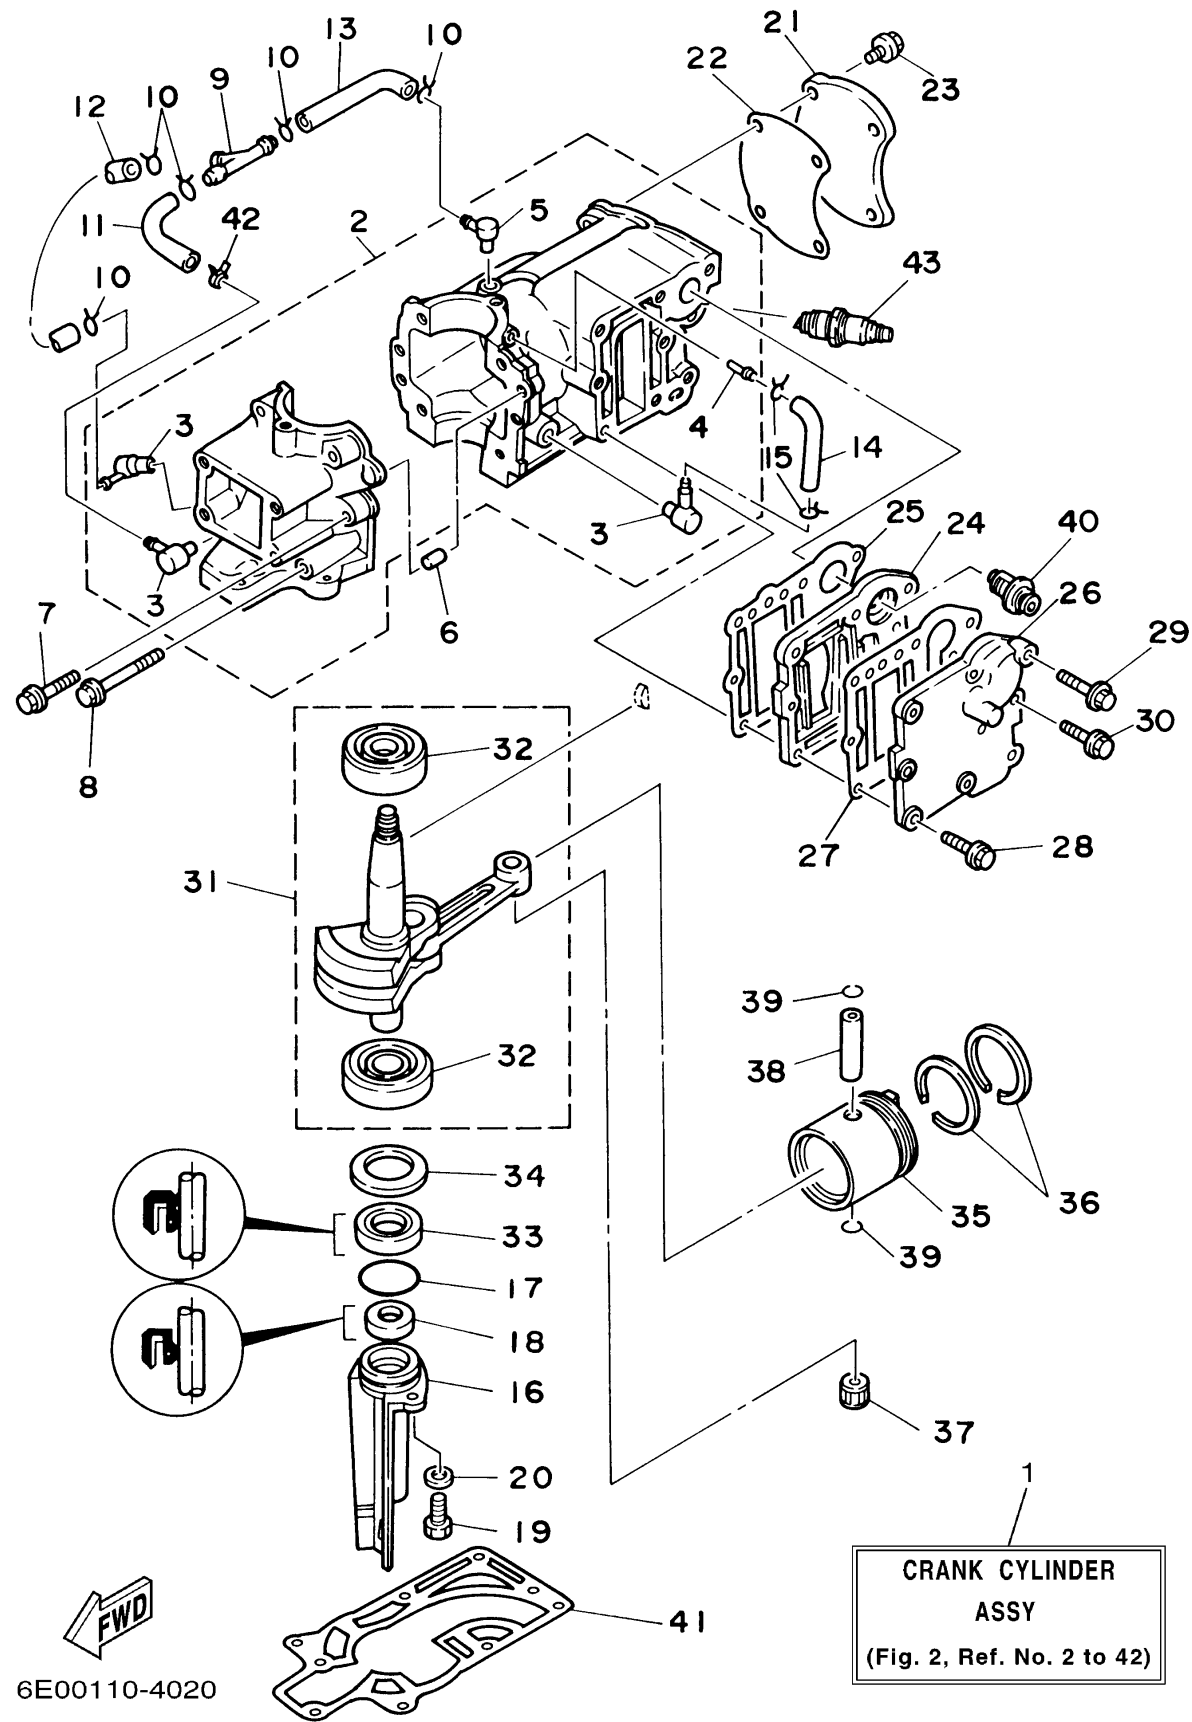

CYLINDER CRANKCASE

Ref No.	Part Number	Description	Qty	Remarks
1	6E3-W0090-04-1S	CRANK CYLINDER ASSY	1	(5MH)
2	6E3-15100-02-1S	CRANKCASE ASSY	1	(5MH)
3	650-11370-00-00	. CHECK VALVE ASSY	3	(5MH)
4	624-14485-00-00	. .PIPE, JOINT	1	(5MH)
5	6E5-11372-00-00	. .NIPPLE, HOSE	1	(5MH)
6	93606-12019-00	PIN, DOWEL	2	(5MH)
7	90105-06M16-00	.BOLT, FLANGE	4	(5MH)
8	90105-06M17-00	BOLT, FLANGE	2	(5MH)
9	6E0-24378-00-00	PIPE, JOINT 3	1	(5MH)
10	90467-06016-00	CLIP	5	(5MH)
11	90445-07M00-00	HOSE (L100)	1	(5MH)
12	90445-07M28-00	.HOSE (L70)	1	(5MH)
13	90445-07M32-00	HOSE (L120)	1	(5MH)
14	90445-07M28-00	.HOSE (L70)	1	(5MH)
15	90467-06016-00	CLIP	2	(5MH)
16	6E0-15396-03-5B	HOUSING, OIL SEAL	1	(5MH)
17	93210-31MJ5-00	.O-RING	1	(5MH)
18	93101-10M25-00	.OIL SEAL	1	(5MH)
19	97095-06016-00	BOLT	1	(5MH)
20	92995-06600-00	WASHER	1	(5MH)

CONTINUED ON NEXT FRAME >

6E00110-4020

5msha

A6

CYLINDER CRANKCASE

Ref No.	Part Number	Description	Qty	Remarks
21	6E3-11191-01-1S	COVER, CYLINDER HEAD 1	1	(5MH)
22	6E3-11193-A1-00	.GASKET, HEAD COVER 1	1	(5MH)
23	90105-06M14-00	BOLT FLANGE	4	(5MH)
24	6E3-41111-01-1S	INNER COVER, EXHAUST	1	(5MH)
25	6E3-41112-A1-00	.GASKET, EXHAUST INNER COVER	1	(5MH)
26	6E3-41113-01-1S	OUTER COVER, EXHAUST	1	(5MH)
27	6E3-41114-A1-00	.GASKET, EXHAUST OUTER COVER	1	(5MH)
28	90105-06M24-00	.BOLT, FLANGE	7	(5MH)
29	90105-06M24-00	.BOLT, FLANGE	1	(5MH)
30	90105-06M14-00	BOLT FLANGE	1	(5MH)
31	6E3-11400-00-00	CRANKSHAFT ASSY	1	(5MH)
32	93306-204U0-00	.BEARING	2	(5MH)
33	93101-20M29-00	OIL SEAL	1	(5MH)
34	90201-32M48-00	WASHER, PLATE	1	(5MH)
35	6E3-11631-00-98	PISTON (STD)	1	(5MH)
36	6J1-11610-00-00	PISTON RING SET (STD)	1	(5MH)
37	93310-112V0-00	BEARING	1	(5MH)
38	6G1-11633-00-00	PIN, PISTON	1	(5MH)
39	93450-13022-00	CIRCLIP	2	(5MH)
40	6E5-12411-01-00	THERMOSTAT	1	(5MH)