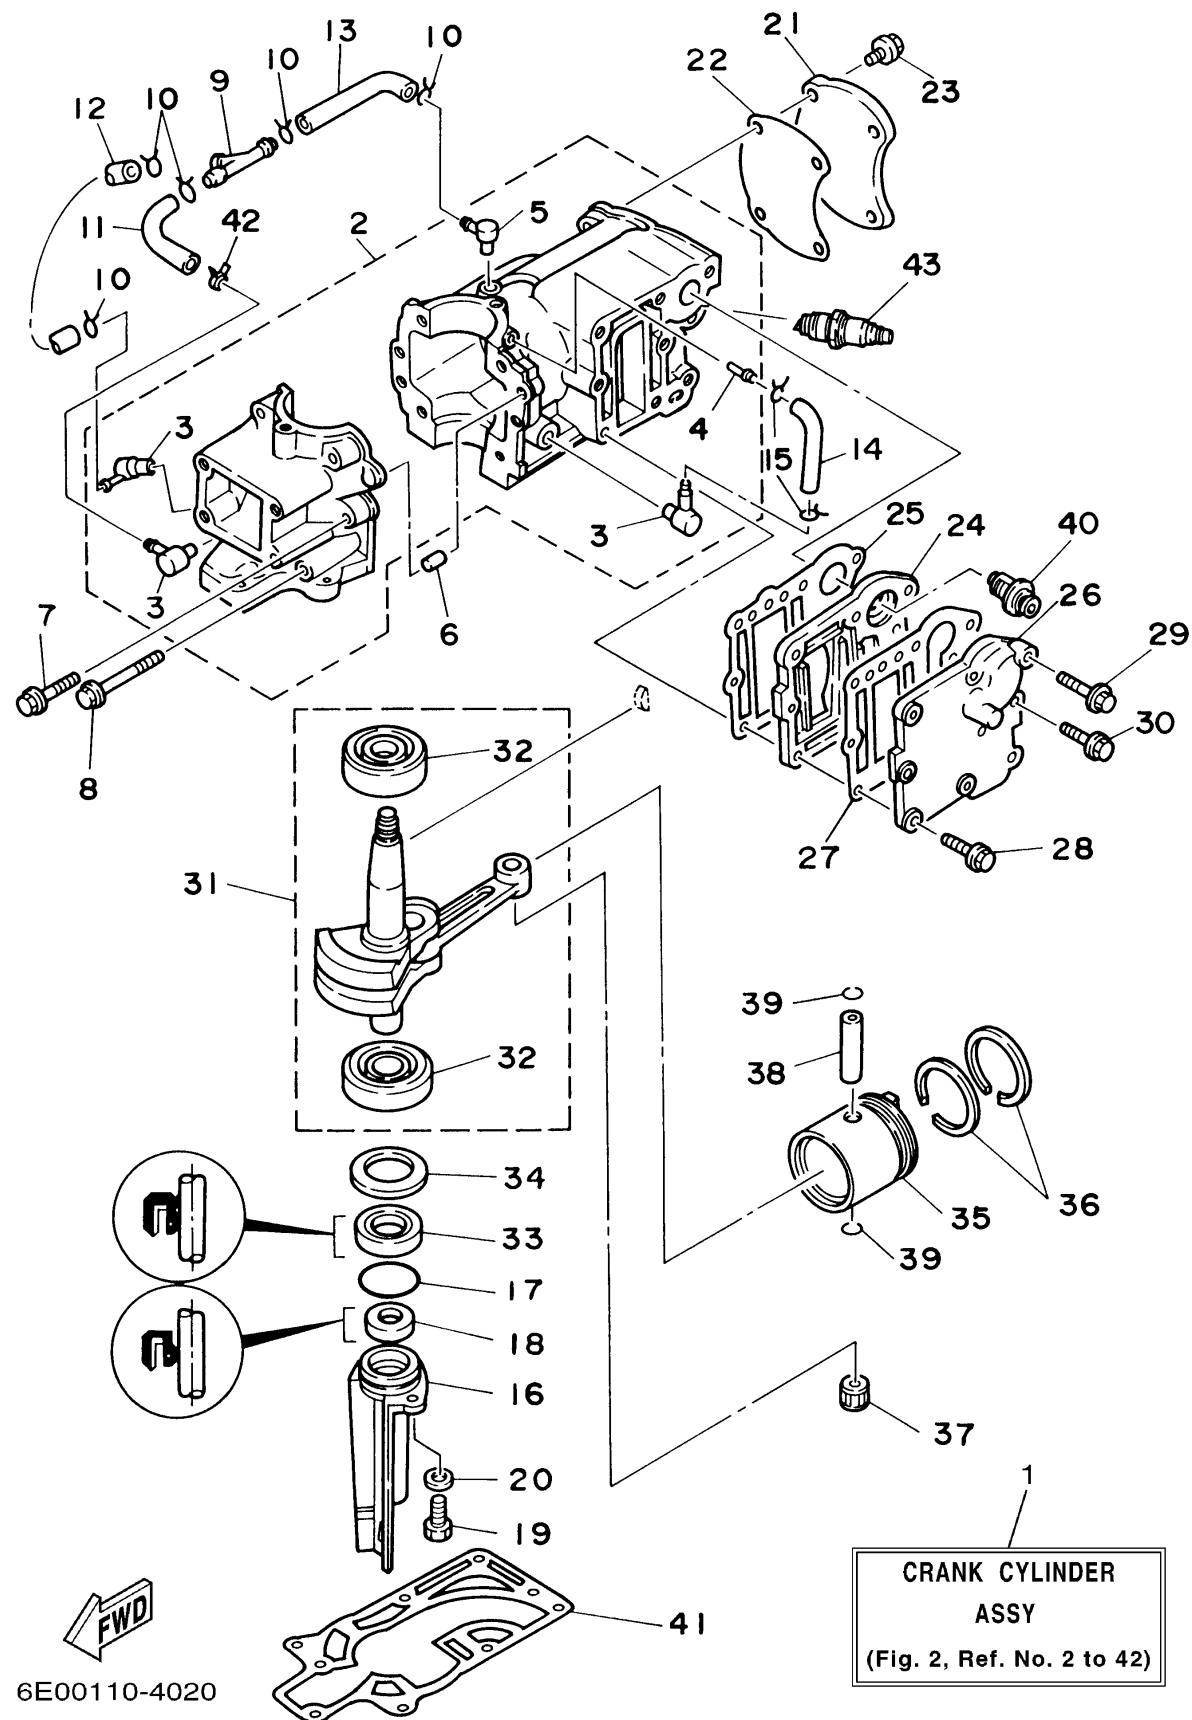

CONTINUED ON NEXT FRAME >

6E00110-4020

5msha

A6

CYLINDER CRANKCASE

Ref No.	Part Number	Description	Qty	Remarks
21	6E3-11191-01-1S	COVER, CYLINDER HEAD 1	1	(5MH)
22	6E3-11193-A1-00	.GASKET, HEAD COVER 1	1	(5MH)
23	90105-06M14-00	BOLT FLANGE	4	(5MH)
24	6E3-41111-01-1S	INNER COVER, EXHAUST	1	(5MH)
25	6E3-41112-A1-00	.GASKET, EXHAUST INNER COVER	1	(5MH)
26	6E3-41113-01-1S	OUTER COVER, EXHAUST	1	(5MH)
27	6E3-41114-A1-00	.GASKET, EXHAUST OUTER COVER	1	(5MH)
28	90105-06M24-00	.BOLT, FLANGE	7	(5MH)
29	90105-06M24-00	.BOLT, FLANGE	1	(5MH)
30	90105-06M14-00	BOLT FLANGE	1	(5MH)
31	6E3-11400-00-00	CRANKSHAFT ASSY	1	(5MH)
32	93306-204U0-00	.BEARING	2	(5MH)
33	93101-20M29-00	OIL SEAL	1	(5MH)
34	90201-32M48-00	WASHER, PLATE	1	(5MH)
35	6E3-11631-00-98	PISTON (STD)	1	(5MH)
36	6J1-11610-00-00	PISTON RING SET (STD)	1	(5MH)
37	93310-112V0-00	BEARING	1	(5MH)
38	6G1-11633-00-00	PIN, PISTON	1	(5MH)
39	93450-13022-00	CIRCLIP	2	(5MH)
40	6E5-12411-01-00	THERMOSTAT	1	(5MH)

CONTINUED ON NEXT FRAME >

6E00110-4020

5msha

A7

6E00110-4020
5msha

CYLINDER CRANKCASE

Ref No.	Part Number	Description	Qty	Remarks
41	6E0-45113-A1-00	GASKET, UPPER CASING	1	(5MH)
42	90468-07M02-00	CLIP	1	(5MH)
43	NGK-B7HS0-00-00	PLUG, SPARK (NGK B7HS)	1	(5MH)