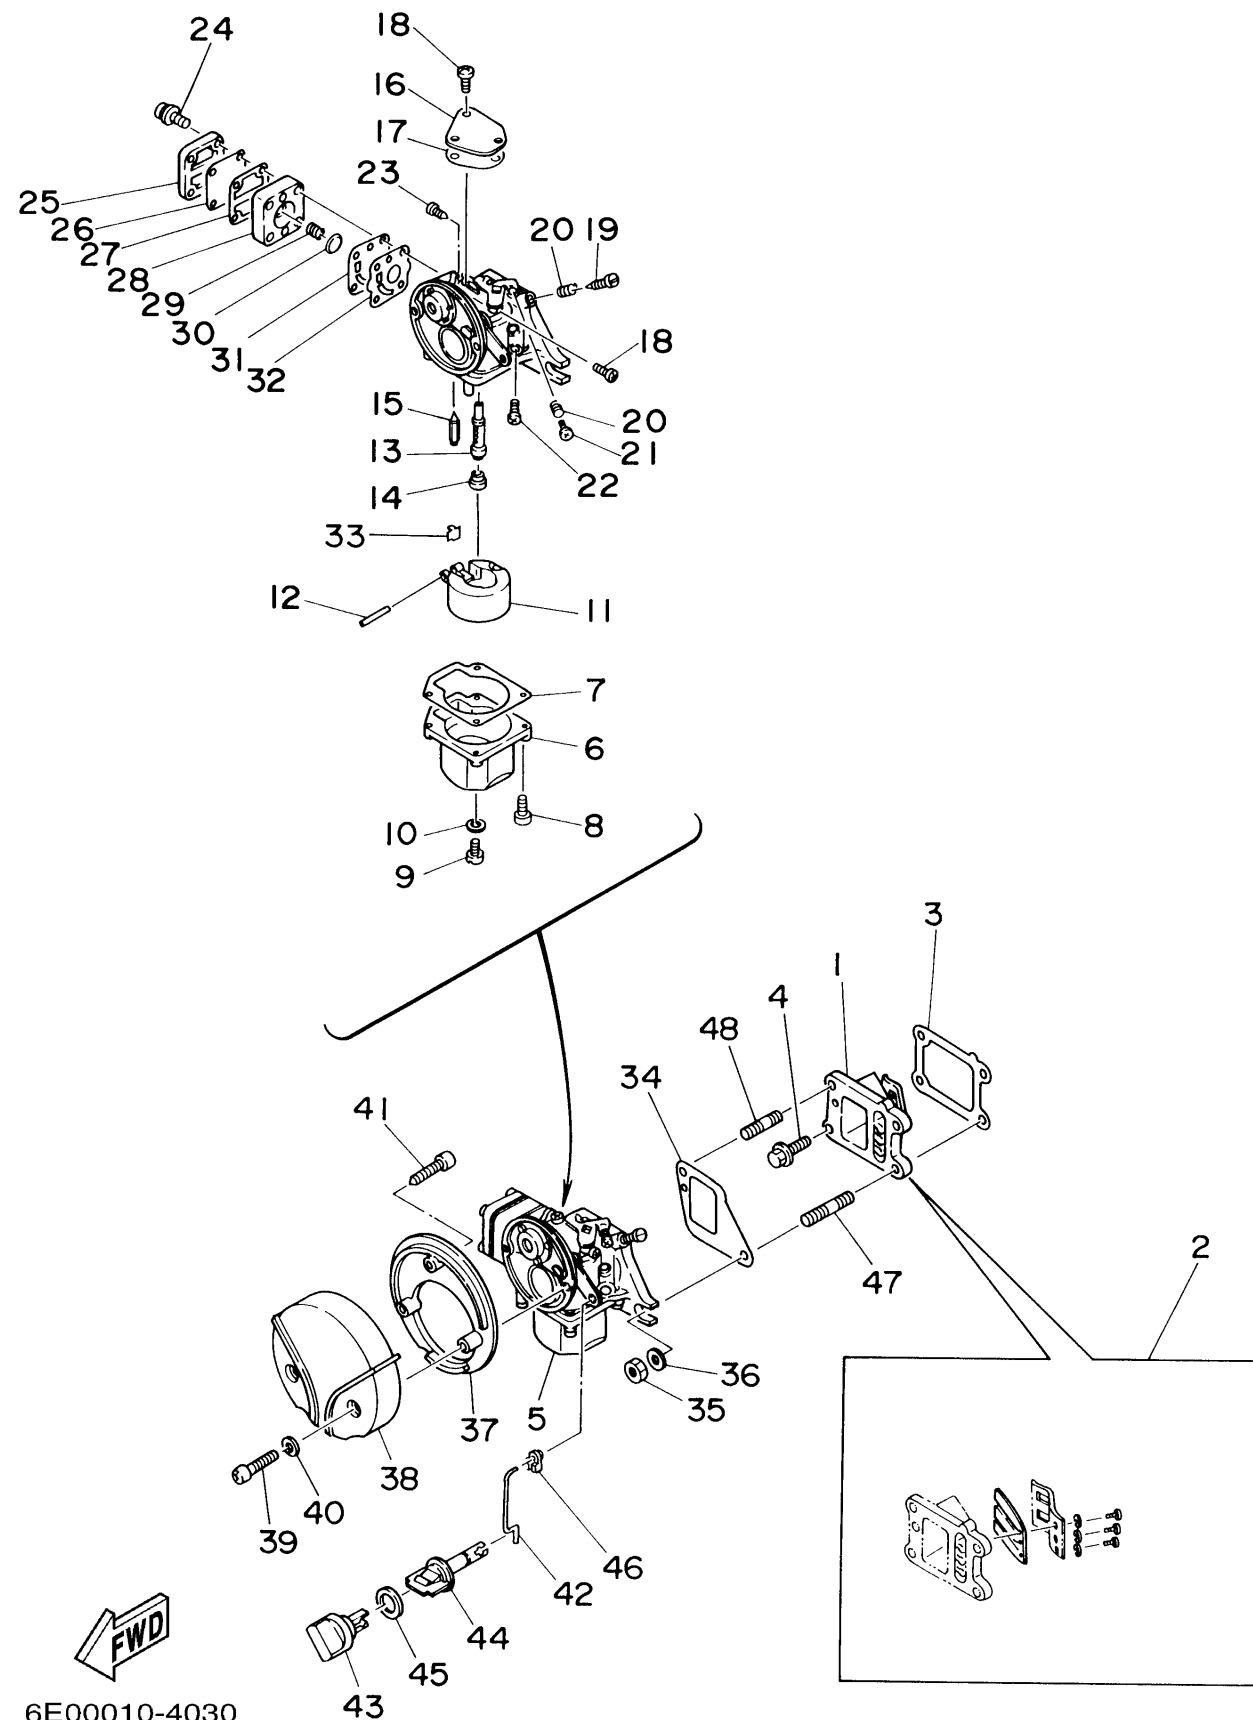

CONTINUED ON NEXT FRAME >

6E00010-4030
5msha

INTAKE

Ref No.	Part Number	Description	Qty	Remarks
21	664-14321-01-00	..SCREW, THROTTLE	1	(5MH)
22	648-14342-26-00	..JET, PILOT (# 52)	1	(5MH)
23	647-14326-00-00	..SCREW, GUIDE	1	(5MH)
24	97980-04120-00	..SCREW, WITH WASHER	4	(5MH)
25	6E0-24413-00-00	..COVER	1	(5MH)
26	6E0-24471-00-00	..DIAPHRAGM	1	(5MH)
27	6E0-24435-00-00	..GASKET, BODY 2	1	(5MH)
28	6E0-24412-00-00	..BODY 1	1	(5MH)
29	6E0-24423-00-00	..SPRING, DIAPHRAGM	1	(5MH)
30	6E0-14346-00-00	..PLATE	1	(5MH)
31	6E0-24411-00-00	..DIAPHRAGM	1	(5MH)
32	6E0-24434-00-00	..GASKET, BODY	1	(5MH)
33	6E0-14159-00-00	..CLIP	1	(5MH)
34	6E0-14198-A0-00	..GASKET	1	(5MH)
35	95380-06700-00	NUT	2	(5MH)
36	92995-06600-00	WASHER	2	(5MH)
37	6E0-14417-00-00	COVER 1	1	(5MH)
38	6E0-14418-00-00	COVER 2	1	(5MH)
39	97880-05025-00	..SCREW, PAN HEAD	2	(5MH)
40	92990-05600-00	WASHER, PLATE	2	(5MH)

CONTINUED ON NEXT FRAME >

6E00010-4030
5msha

A10

INTAKE

Ref No.	Part Number	Description	Qty	Remarks
41	97780-40720-00	SCREW, TAPPING	1	(5MH)
42	6E0-41256-00-00	ROD, CHOKE 1	1	(5MH)
43	6E0-41271-00-00	KNOB, CHOKE	1	(5MH)
44	6E0-41272-00-00	KNOB, CHOKE	1	(5MH)
45	90202-12M16-00	WASHER, PLATE	1	(5MH)
46	661-41262-02-00	JOINT, CHOKE LEVER	1	(5MH)
47	95627-06325-00	BOLT, STUD	1	(5MH)
48	90116-06M08-00	BOLT, STUD	1	(5MH)