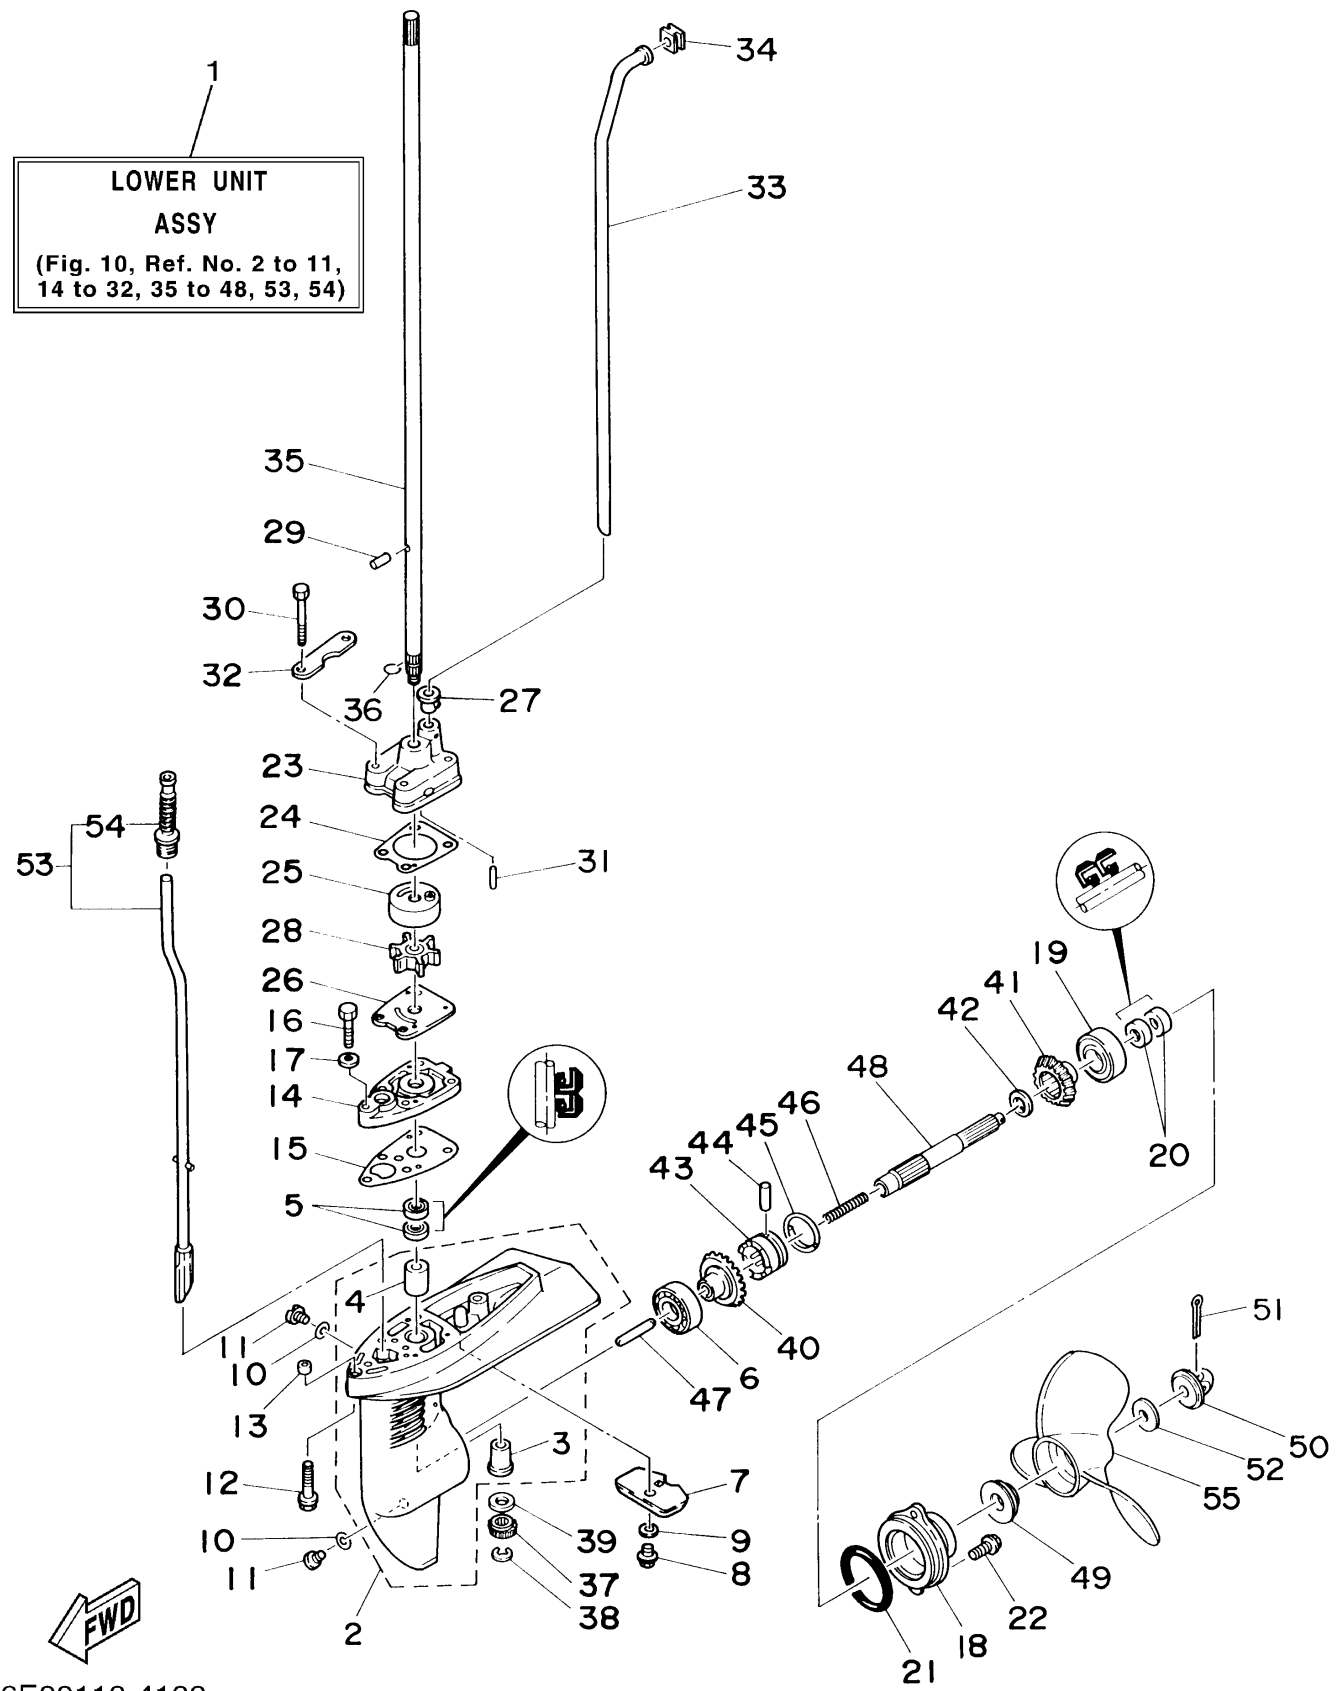

# LOWER CASING DRIVE

Ref No.	Part Number	Description	Qty	Remarks
1	6E0-45300-03-4D	LOWER UNIT ASSY	1	S(5MH)
2	6E0-45311-02-4D	CASING, LOWER	1	(5MH)
3	6E0-45317-09-00	.BUSHING, DRIVE SHAFT	1	(5MH)
4	6E0-45316-09-00	.BUSHING, DRIVE SHAFT	1	(5MH)
5	93101-10M14-00	.OIL SEAL	2	(5MH)
6	93306-004U0-00	BEARING	1	(5MH)
7	6L5-45251-02-00	ANODE	1	(5MH)
8	95895-06012-00	BOLT, FLANGE	1	(5MH)
9	92990-06300-00	WASHER, INTERNAL TOOTH	1	(5MH)
10	90430-08020-00	.GASKET	3	(5MH)
11	90340-08M04-00	PLUG, STRAIGHT SCREW	3	(5MH)
12	90119-06M40-00	BOLT, WITH WASHER	2	(5MH)
13	90387-06M14-00	COLLAR	2	(5MH)
14	6E0-45321-01-5B	PLATE	1	(5MH)
15	6E0-45315-A0-00	.PACKING, LOWER CASING	1	(5MH)
16	97095-06025-00	BOLT	1	(5MH)
17	92995-06600-00	WASHER	1	(5MH)
18	6E0-45361-01-4D	CAP, LOWER CASING	1	(5MH)
19	93306-004U0-00	BEARING	1	(5MH)
20	93101-13M12-00	.OIL SEAL	2	(5MH)

# LOWER CASING DRIVE

Ref No.	Part Number	Description	Qty	Remarks
21	93210-48214-00	.O-RING	1	(5MH)
22	95895-06016-00	.BOLT, FLANGE	2	(5MH)
23	6E0-44311-00-00	.HOUSING, WATER PUMP	1	(5MH)
24	6E0-44315-A0-00	.GASKET, WATER PUMP	1	(5MH)
25	6E0-44322-02-00	.INSERT, CARTRIDGE	1	(5MH)
26	6E0-44323-00-00	.OUTER PLATE, CARTRIDGE	1	(5MH)
27	6E0-44366-00-00	.DAMPER, WATER SEAL	1	(5MH)
28	6E0-44352-00-00	.IMPELLER	1	(5MH)
29	93604-09066-00	PIN, DOWEL	1	(5MH)
30	97095-06045-00	BOLT	4	(5MH)
31	93604-18080-00	.PIN, DOWEL	2	(5MH)
32	6E0-44328-00-00	PLATE	2	(5MH)
33	6E0-44361-00-00	TUBE, WATER	1	S(5MH)
34	646-44365-00-00	DAMPER, WATER SEAL	1	(5MH)
35	6E0-45511-01-00	SHAFT, DRIVE	1	S(5MH)
36	90467-08M01-00	CLIP	1	(5MH)
37	6E0-45551-00-00	PINION (13T)	1	(5MH)
38	93430-06005-00	CIRCLIP	1	(5MH)
39	90201-11M49-00	WASHER, PLATE	1	(5MH)
40	6E0-45560-00-00	GEAR	1	(5MH)