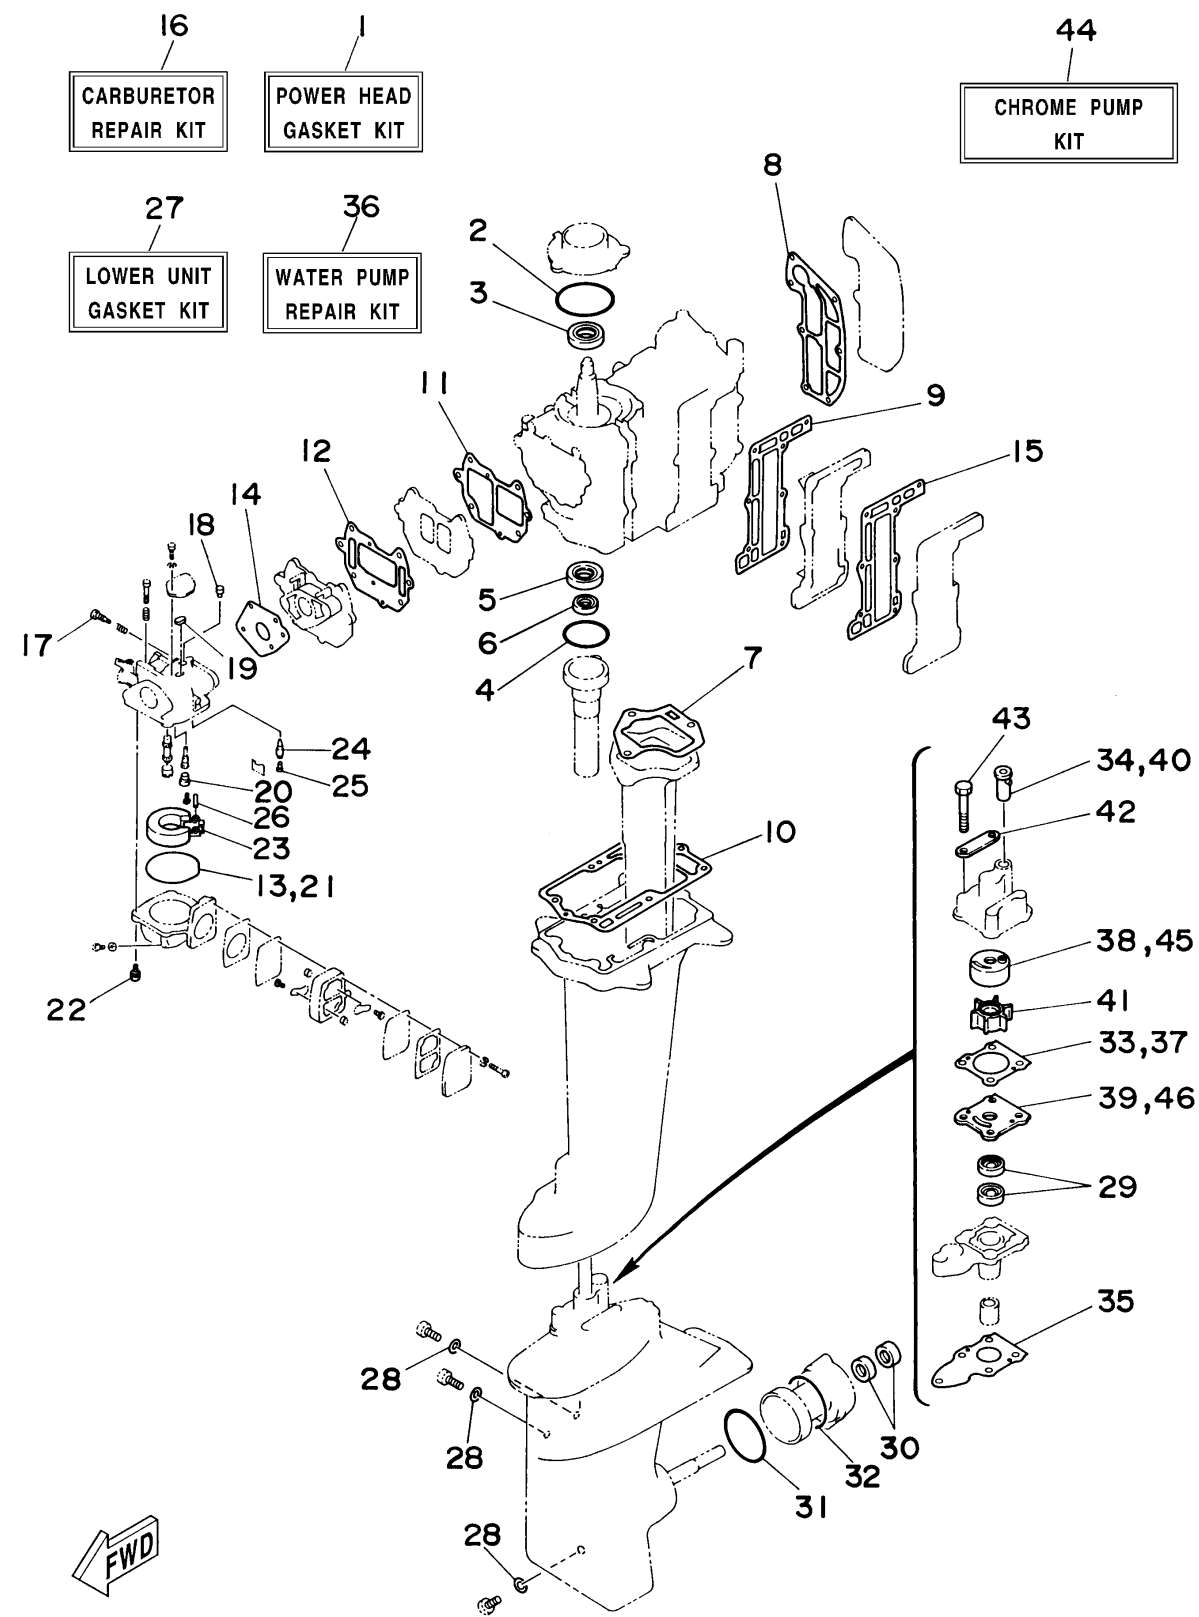

CONTINUED ON NEXT FRAME >

6M80010-7190

8msha

C9

REPAIR KIT

Ref No.	Part Number	Description	Qty	Remarks
21	6G1-14984-00-00	. O-RING	1	(8MH)
22	97980-04114-00	. .SCREW, WITH WASHER	4	(8MH)
23	6G1-14985-00-00	. FLOAT	1	(8MH)
24	6G1-14546-00-00	. VALVE, NEEDLE	1	(8MH)
25	676-14186-00-00	. PIN, FLOAT	1	(8MH)
26	688-14548-00-00	. PIN, FLOAT ARM	1	(8MH)
27	6N0-W0001-C0-00	LOWER UNIT GASKET KIT	1	(8MH)
28	90430-08020-00	. .GASKET	3	(8MH)
29	93101-11M23-00	. .OIL SEAL	2	(8MH)
30	93101-15074-00	. .OIL SEAL	2	(8MH)
31	93210-49046-00	. .O-RING	1	(8MH)
32	93210-53M08-00	. .O-RING	1	(8MH)
33	6G1-44315-A0-00	. .GASKET, WATER PUMP	1	(8MH)
34	647-44366-00-00	. .DAMPER, WATER SEAL	1	(8MH)
35	6G1-45315-A0-00	. .PACKING, LOWER CASING	1	(8MH)
36	6N0-W0078-A0-00	WATER PUMP REPAIR KIT	1	(8MH)
37	6G1-44315-A0-00	. .GASKET, WATER PUMP	1	(8MH)
38	6G1-44322-00-00	. .INSERT, CARTRIDGE	1	(8MH)
39	6G1-44323-00-00	. .OUTER PLATE, CARTRIDGE	1	(8MH)
40	647-44366-00-00	. .DAMPER, WATER SEAL	1	(8MH)

CONTINUED ON NEXT FRAME >

6M80010-7190

8msha

C10

REPAIR KIT

Ref No.	Part Number	Description	Qty	Remarks
41	6G1-44352-00-00	. .IMPELLER	1	(8MH)
42	6G1-44328-00-00	. .PLATE	2	(8MH)
43	97095-06045-00	. .BOLT	4	(8MH)
44	6N0-W0078-0A-00	CHROME PUMP KIT	1	(8MH)
45	6G1-44322-40-00	. .INSERT, CARTRIDGE	1	CHROMATE(8MH)
46	6G1-44323-40-00	. .OUTER PLATE, CARTRIDGE	1	CHROMATE(8MH)