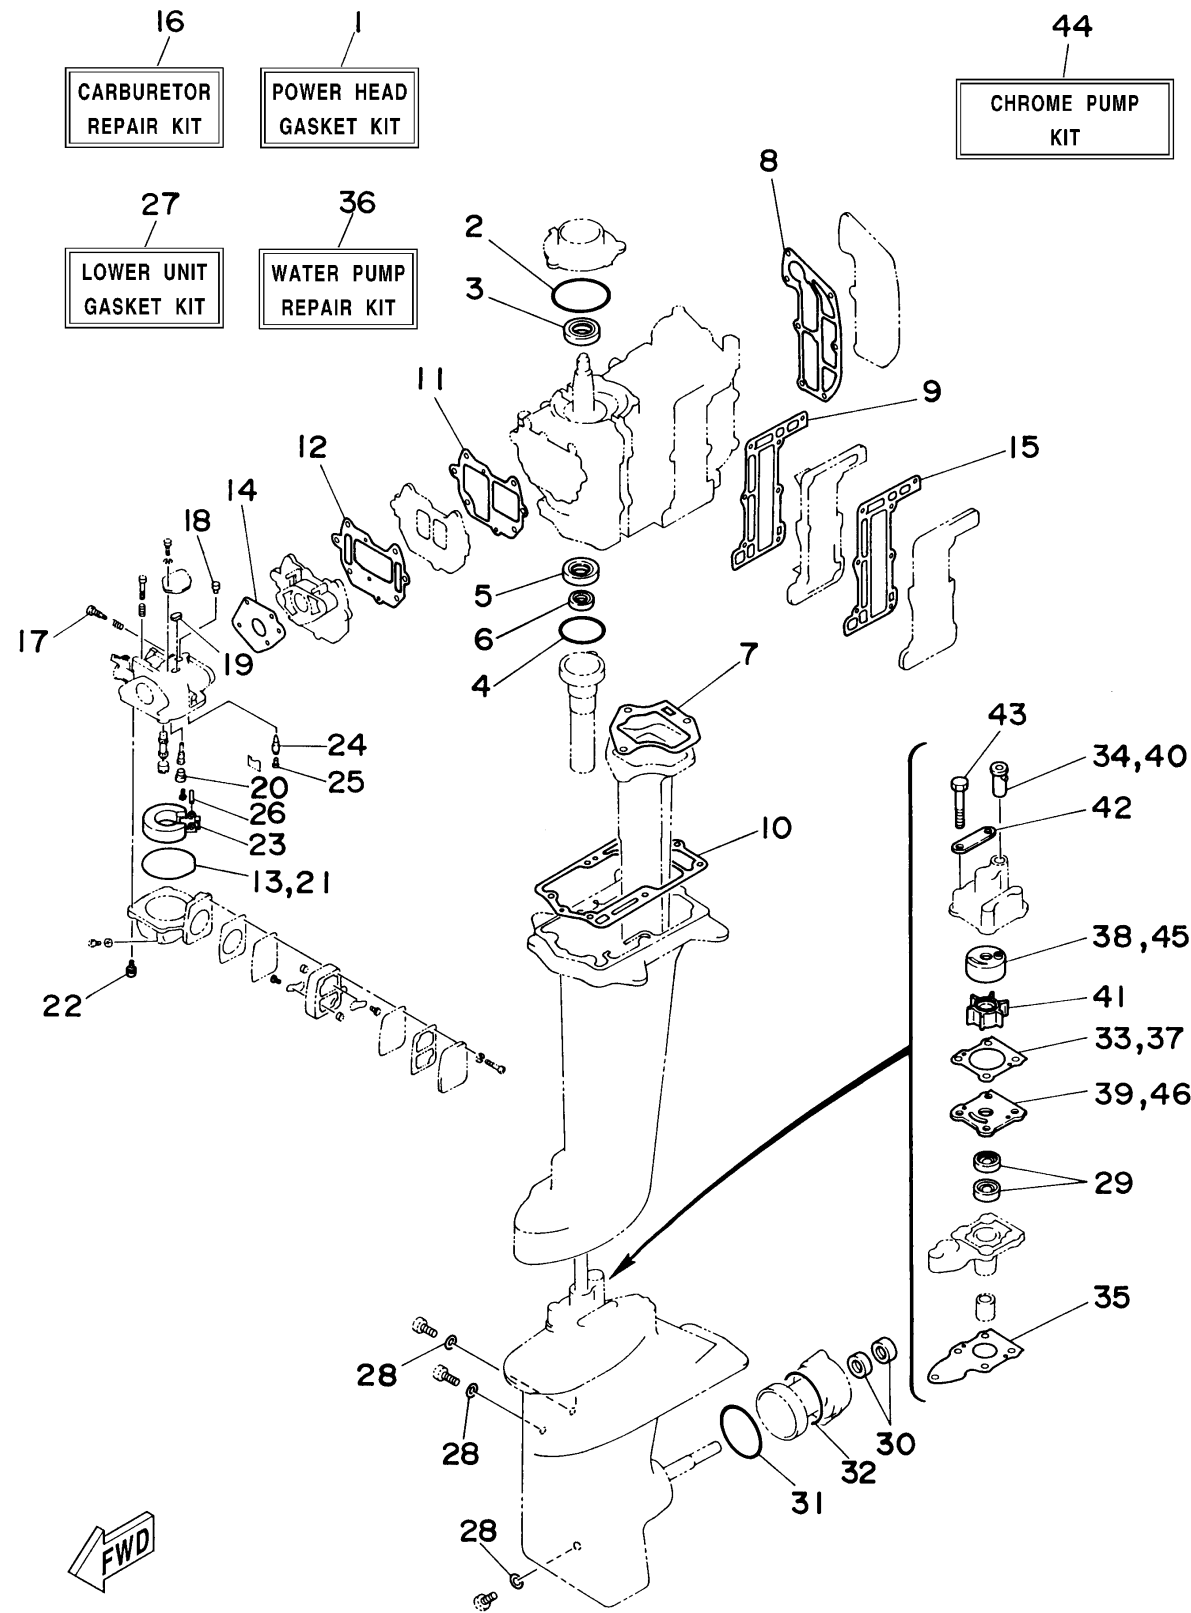

REPAIR KIT

Ref No.	Part Number	Description	Qty	Remarks
1	6N0-W0001-A0-00	POWER HEAD GASKET KIT	1	(8MH)
2	93210-54M54-00	. O-RING	1	(8MH)
3	93102-20M25-00	. OIL SEAL	1	(8MH)
4	93210-42159-00	. .O-RING	1	(8MH)
5	93101-20M29-00	. OIL SEAL	1	(8MH)
6	93101-12M26-00	. .OIL SEAL	1	(8MH)
7	6G1-41133-A0-00	. .GASKET, EXHAUST MANIFOLD 1	1	(8MH)
8	6G1-11193-A1-00	. .GASKET, HEAD COVER 1	1	(8MH)
9	6G1-41112-A1-00	. .GASKET, EXHAUST INNER COVER	1	(8MH)
10	6G1-45113-A1-00	. GASKET, UPPER CASING	1	(8MH)
11	6G1-13621-A1-00	. .GASKET, VALVE SEAT	1	(8MH)
12	6G1-13645-A1-00	. .GASKET, MANIFOLD 1	1	(8MH)
13	6G1-14984-00-00	. O-RING	1	(8MH)
14	6G1-14198-A1-00	. GASKET	1	(8MH)
15	6G1-41114-A0-00	. GASKET, EXHAUST OUTER COVER	1	(8MH)
16	6N0-W0093-00-00	CARBURETOR REPAIR KIT	1	(8MH)
17	679-14923-00-00	. SCREW, PILOT	1	(8MH)
18	6G1-14966-00-00	. CAP	1	(8MH)
19	6G1-14126-00-00	. GASKET	1	(8MH)
20	676-14966-00-00	. CAP	1	(8MH)

CONTINUED ON NEXT FRAME >

6M80010-7190

8msha

C9

REPAIR KIT

Ref No.	Part Number	Description	Qty	Remarks
21	6G1-14984-00-00	. O-RING	1	(8MH)
22	97980-04114-00	. .SCREW, WITH WASHER	4	(8MH)
23	6G1-14985-00-00	. FLOAT	1	(8MH)
24	6G1-14546-00-00	. VALVE, NEEDLE	1	(8MH)
25	676-14186-00-00	. PIN, FLOAT	1	(8MH)
26	688-14548-00-00	. PIN, FLOAT ARM	1	(8MH)
27	6N0-W0001-C0-00	LOWER UNIT GASKET KIT	1	(8MH)
28	90430-08020-00	. .GASKET	3	(8MH)
29	93101-11M23-00	. .OIL SEAL	2	(8MH)
30	93101-15074-00	. .OIL SEAL	2	(8MH)
31	93210-49046-00	. .O-RING	1	(8MH)
32	93210-53M08-00	. .O-RING	1	(8MH)
33	6G1-44315-A0-00	. .GASKET, WATER PUMP	1	(8MH)
34	647-44366-00-00	. .DAMPER, WATER SEAL	1	(8MH)
35	6G1-45315-A0-00	. .PACKING, LOWER CASING	1	(8MH)
36	6N0-W0078-A0-00	WATER PUMP REPAIR KIT	1	(8MH)
37	6G1-44315-A0-00	. .GASKET, WATER PUMP	1	(8MH)
38	6G1-44322-00-00	. .INSERT, CARTRIDGE	1	(8MH)
39	6G1-44323-00-00	. .OUTER PLATE, CARTRIDGE	1	(8MH)
40	647-44366-00-00	. .DAMPER, WATER SEAL	1	(8MH)