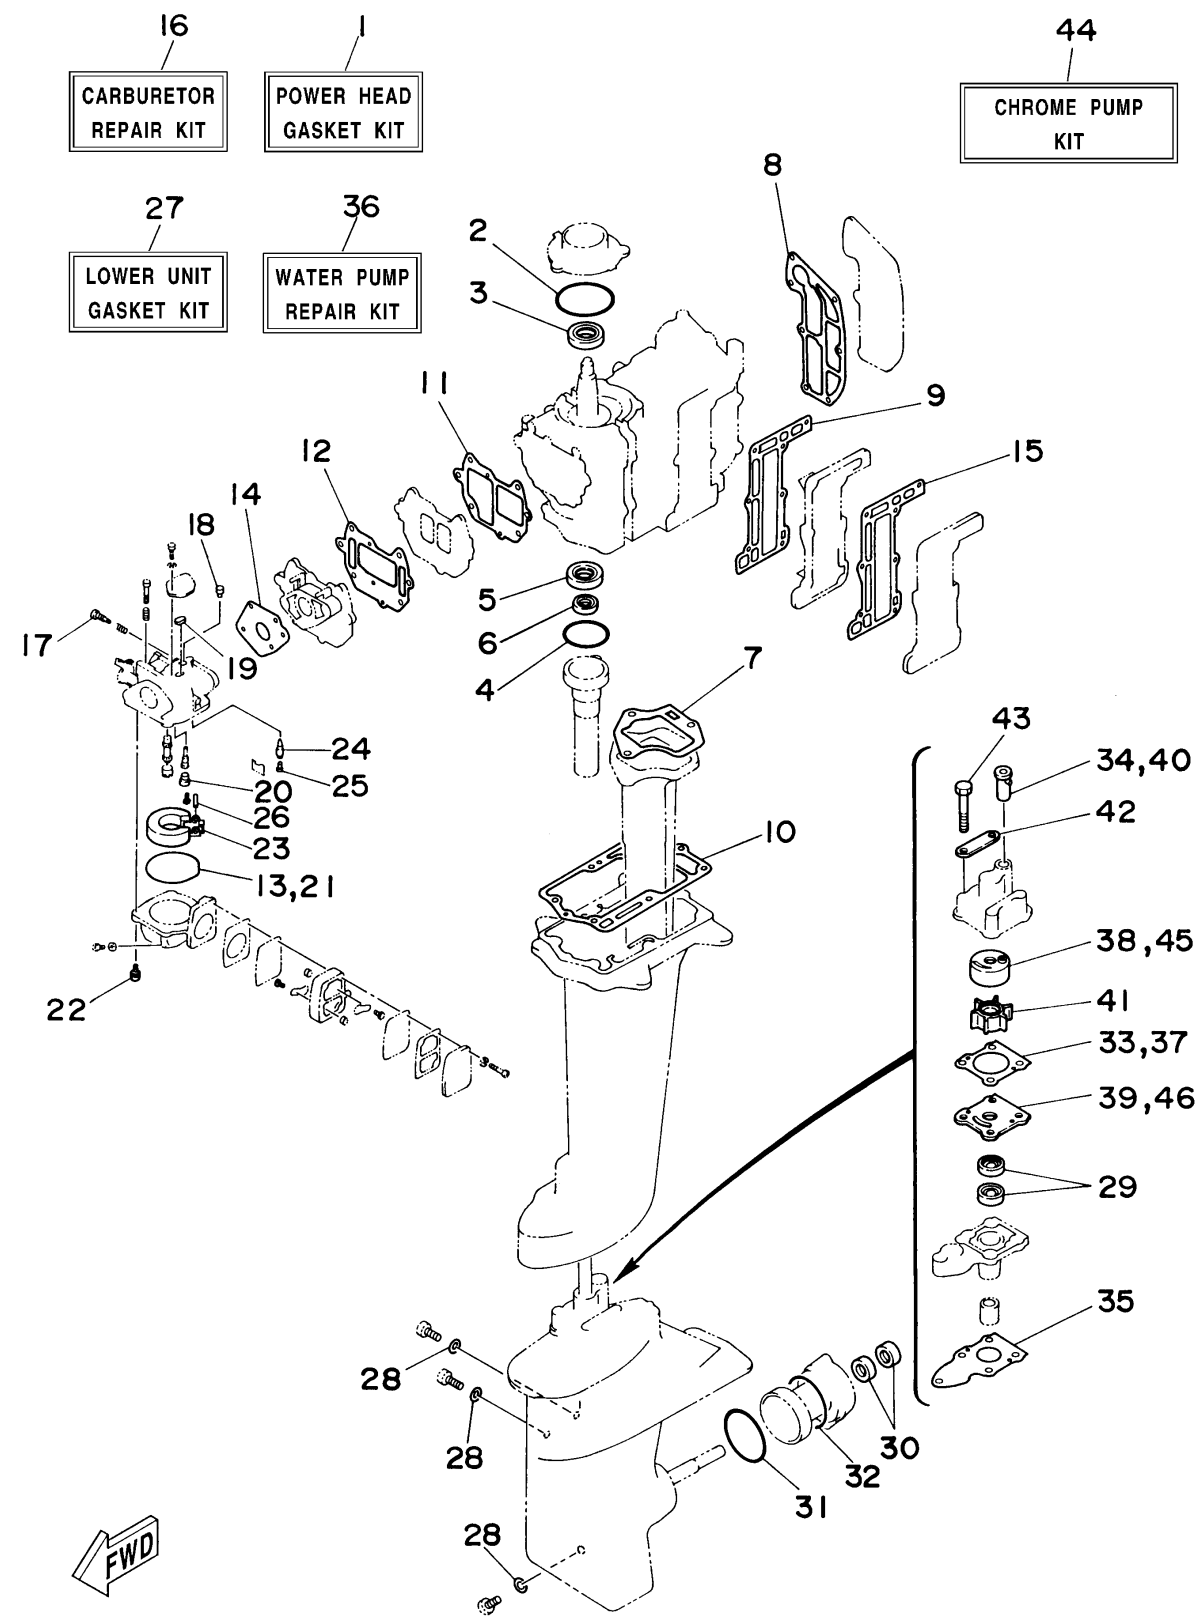

REPAIR KIT

Ref No.	Part Number	Description	Qty	Remarks
1	6N0-W0001-A0-00	POWER HEAD GASKET KIT	1	(8MH)
2	93210-54M54-00	. O-RING	1	(8MH)
3	93102-20M25-00	. OIL SEAL	1	(8MH)
4	93210-42159-00	. .O-RING	1	(8MH)
5	93101-20M29-00	. OIL SEAL	1	(8MH)
6	93101-12M26-00	. .OIL SEAL	1	(8MH)
7	6G1-41133-A0-00	. .GASKET, EXHAUST MANIFOLD 1	1	(8MH)
8	6G1-11193-A1-00	. .GASKET, HEAD COVER 1	1	(8MH)
9	6G1-41112-A1-00	. .GASKET, EXHAUST INNER COVER	1	(8MH)
10	6G1-45113-A1-00	. GASKET, UPPER CASING	1	(8MH)
11	6G1-13621-A1-00	. .GASKET, VALVE SEAT	1	(8MH)
12	6G1-13645-A1-00	. .GASKET, MANIFOLD 1	1	(8MH)
13	6G1-14984-00-00	. O-RING	1	(8MH)
14	6G1-14198-A1-00	. GASKET	1	(8MH)
15	6G1-41114-A0-00	. GASKET, EXHAUST OUTER COVER	1	(8MH)
16	6N0-W0093-00-00	CARBURETOR REPAIR KIT	1	(8MH)
17	679-14923-00-00	. SCREW, PILOT	1	(8MH)
18	6G1-14966-00-00	. CAP	1	(8MH)
19	6G1-14126-00-00	. GASKET	1	(8MH)
20	676-14966-00-00	. CAP	1	(8MH)

CONTINUED ON NEXT FRAME >

6M80010-7190

8msha

C9

REPAIR KIT

Ref No.	Part Number	Description	Qty	Remarks
21	6G1-14984-00-00	. O-RING	1	(8MH)
22	97980-04114-00	. .SCREW, WITH WASHER	4	(8MH)
23	6G1-14985-00-00	. FLOAT	1	(8MH)
24	6G1-14546-00-00	. VALVE, NEEDLE	1	(8MH)
25	676-14186-00-00	. PIN, FLOAT	1	(8MH)
26	688-14548-00-00	. PIN, FLOAT ARM	1	(8MH)
27	6N0-W0001-C0-00	LOWER UNIT GASKET KIT	1	(8MH)
28	90430-08020-00	. .GASKET	3	(8MH)
29	93101-11M23-00	. .OIL SEAL	2	(8MH)
30	93101-15074-00	. .OIL SEAL	2	(8MH)
31	93210-49046-00	. .O-RING	1	(8MH)
32	93210-53M08-00	. .O-RING	1	(8MH)
33	6G1-44315-A0-00	. .GASKET, WATER PUMP	1	(8MH)
34	647-44366-00-00	. .DAMPER, WATER SEAL	1	(8MH)
35	6G1-45315-A0-00	. .PACKING, LOWER CASING	1	(8MH)
36	6N0-W0078-A0-00	WATER PUMP REPAIR KIT	1	(8MH)
37	6G1-44315-A0-00	. .GASKET, WATER PUMP	1	(8MH)
38	6G1-44322-00-00	. .INSERT, CARTRIDGE	1	(8MH)
39	6G1-44323-00-00	. .OUTER PLATE, CARTRIDGE	1	(8MH)
40	647-44366-00-00	. .DAMPER, WATER SEAL	1	(8MH)