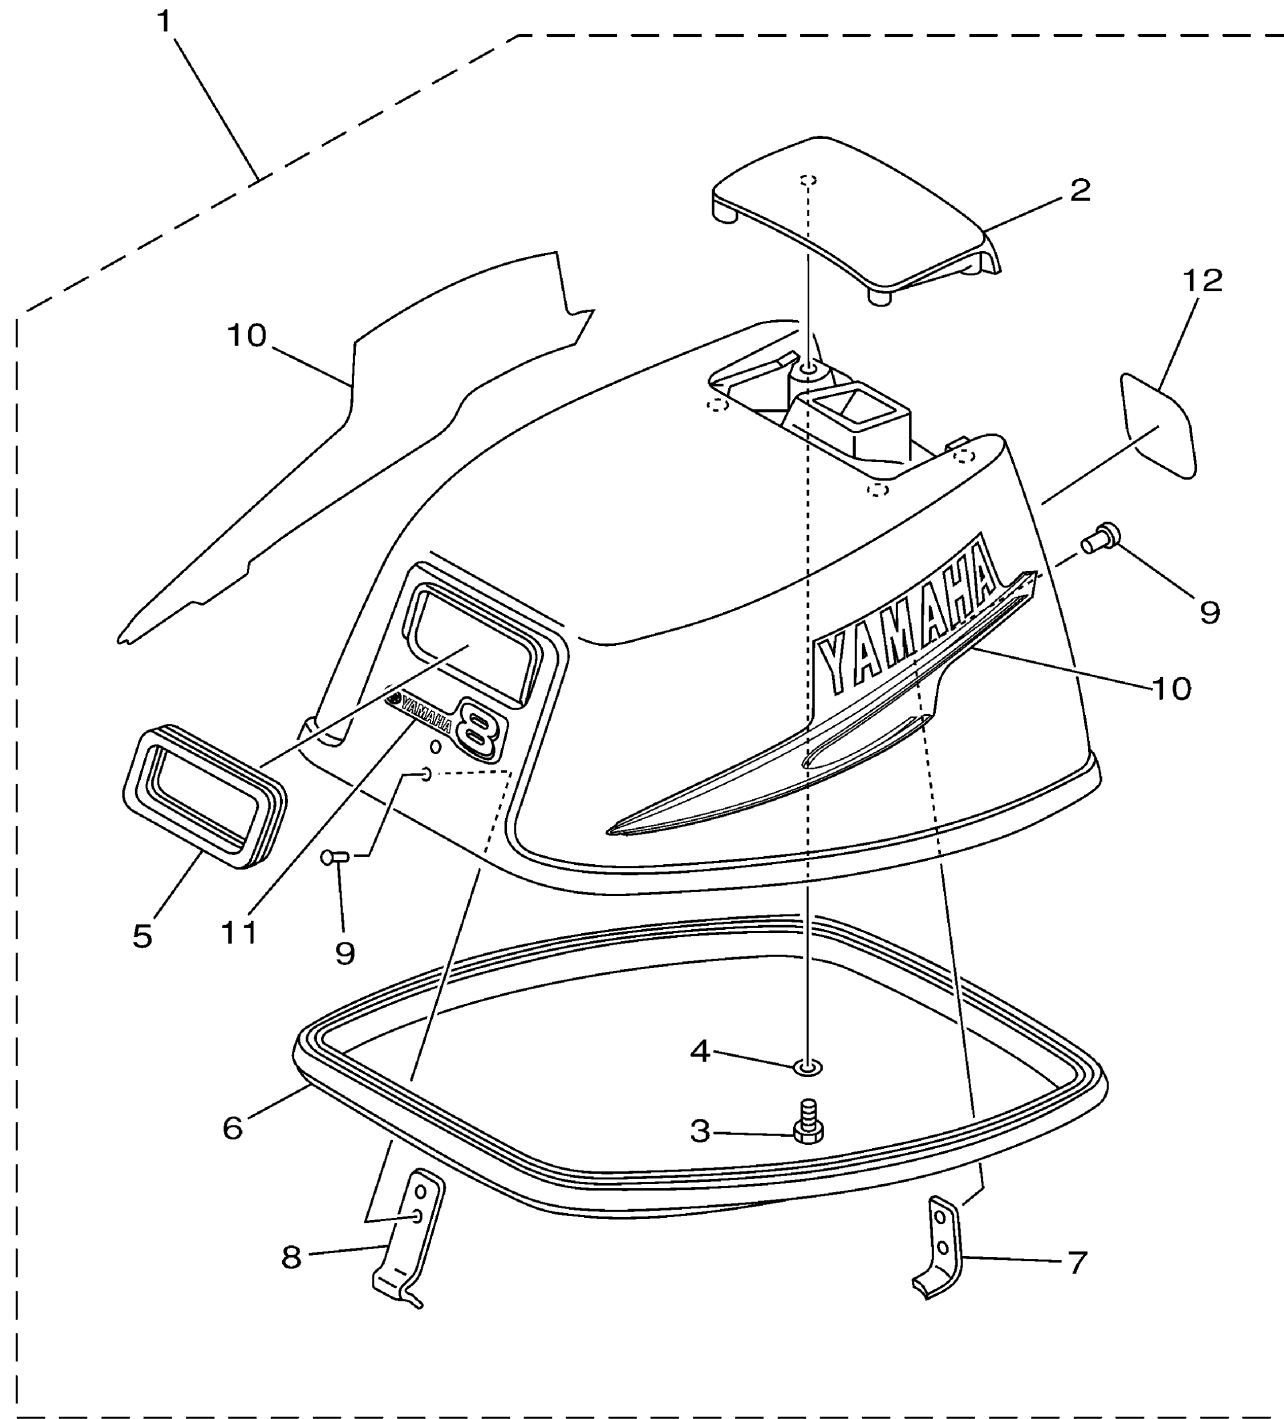

TOP COWLING

Ref No.	Part Number	Description	Qty	Remarks
1	6N0-G2610-40-4D	TOP COWLING ASSY	1	(8MH)
2	6N0-G2613-00-4D	..MOLDING, AIR DUCT	1	(8MH)
3	97095-06016-00	..BOLT	4	(8MH)
4	92995-06600-00	..WASHER	4	(8MH)
5	6G1-15761-00-00	..SEAL, RUBBER 1	1	(8MH)
6	6G1-42615-00-00	..SEAL	1	(8MH)
7	6G1-42647-00-00	..HOLDER, CLAMP BAND	1	(8MH)
8	6N0-G2651-00-00	..HOOK	1	(8MH)
9	90266-04M00-00	...RIVET	4	(8MH)
10	6N0-WG070-00-00	..GRAPHIC SET	1	(8MH)
11	6N0-G2677-30-00	..GRAPHIC, FRONT	1	(8MH)
12	6N0-G2678-20-00	..GRAPHIC, REAR	1	(8MH)