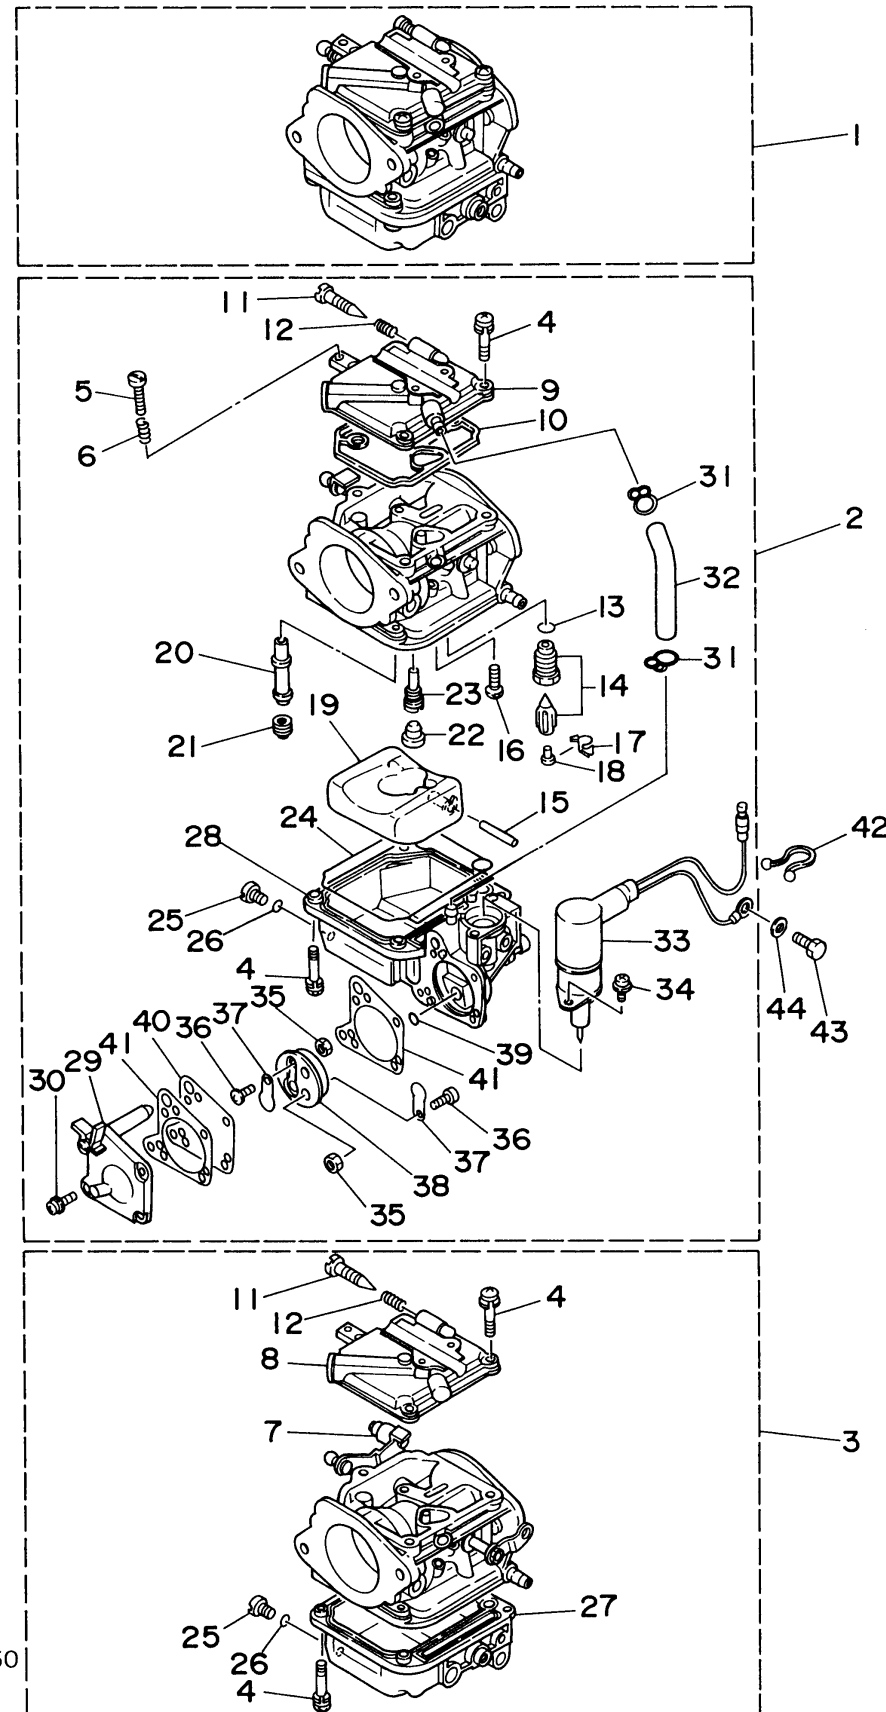

CONTINUED ON NEXT FRAME >

FWD
6H30010-4050

90tira

B2

CARBURETOR

Ref No.	Part Number	Description	Qty	Remarks
21	6H1-14943-39-00	..JET, MAIN (#160)	3	(90TR)
22	676-14966-00-00	..CAP	3	(90TR)
23	6H1-14948-18-00	..JET (#78)	3	(90TR)
24	6H4-14984-00-00	..GASKET, FLOAT CHAMBER	3	(90TR)
25	6H3-14992-00-00	..SCREW, DRAIN	3	(90TR)
26	93210-04230-00	..O-RING	3	(90TR)
27	6H4-14980-00-00	..BODY, FLOAT CHAMBER	2	1, 3(90TR)
28	6H3-14980-10-00	..BODY, FLOAT CHAMBER	1	2(90TR)
29	6H3-24452-10-00	..COVER	1	2(90TR)
30	6H4-14567-00-00	..SCREW	4	2(90TR)
31	6H3-14137-00-00	..CLIP	2	2(90TR)
32	6H3-14349-00-00	..PIPE	1	2(90TR)
33	6H3-14380-00-00	..STARTER ASSY	1	2(90TR)
34	97803-04008-00	..SCREW, PAN HEAD	2	2(90TR)
35	95380-03600-00	...NUT	2	2(90TR)
36	98980-03006-00	..SCREW, BIND	2	2(90TR)
37	6L5-24421-00-00	..VALVE, CHECK	2	2(90TR)
38	6H4-24413-00-00	..BODY 2	1	2(90TR)
39	6H4-24486-00-00	..O-RING	1	2(90TR)
40	6H3-24411-10-00	..DIAPHRAGM	1	2(90TR)

CONTINUED ON NEXT FRAME >

FWD
6H30010-4050

90tira

B3

CARBURETOR

Ref No.	Part Number	Description	Qty	Remarks
41	6H3-24434-10-00	. .GASKET, BODY	2	2(90TR)
42	90465-18147-00	CLAMP	1	(90TR)
43	97013-06012-00	BOLT	1	(90TR)
44	92903-06600-00	WASHER, PLATE	1	(90TR)