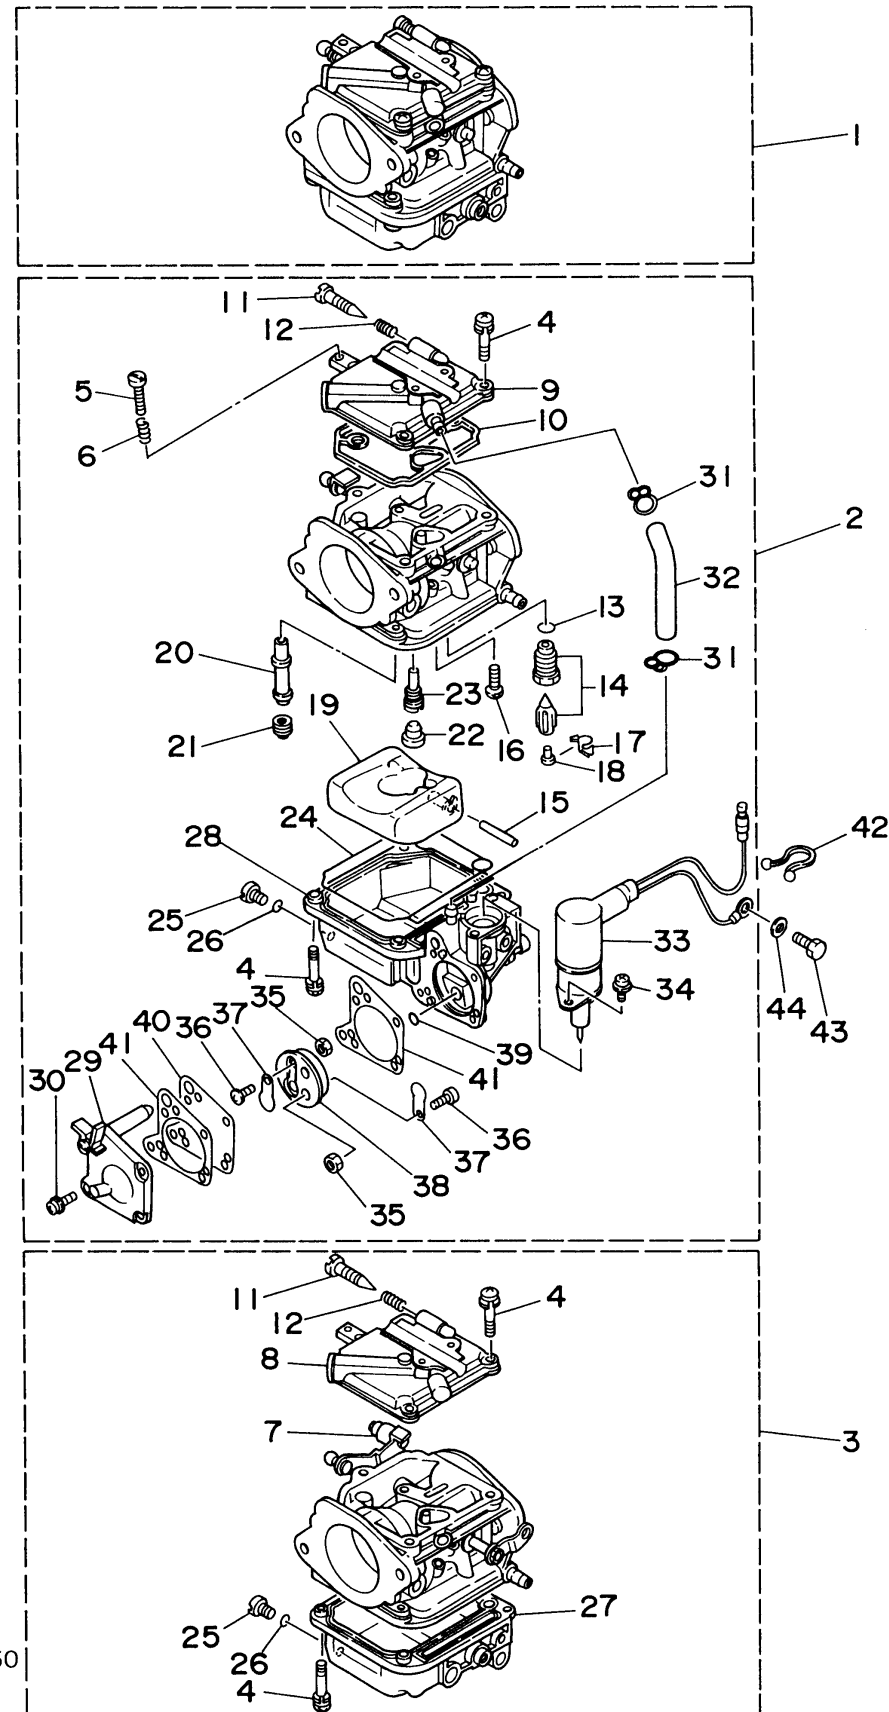

CONTINUED ON NEXT FRAME >

FWD
6H30010-4050

90tira

B2

CARBURETOR

Ref No.	Part Number	Description	Qty	Remarks
21	6H1-14943-39-00	..JET, MAIN (#160)	3	(90TR)
22	676-14966-00-00	..CAP	3	(90TR)
23	6H1-14948-18-00	..JET (#78)	3	(90TR)
24	6H4-14984-00-00	..GASKET, FLOAT CHAMBER	3	(90TR)
25	6H3-14992-00-00	..SCREW, DRAIN	3	(90TR)
26	93210-04230-00	..O-RING	3	(90TR)
27	6H4-14980-00-00	..BODY, FLOAT CHAMBER	2	1, 3(90TR)
28	6H3-14980-10-00	..BODY, FLOAT CHAMBER	1	2(90TR)
29	6H3-24452-10-00	..COVER	1	2(90TR)
30	6H4-14567-00-00	..SCREW	4	2(90TR)
31	6H3-14137-00-00	..CLIP	2	2(90TR)
32	6H3-14349-00-00	..PIPE	1	2(90TR)
33	6H3-14380-00-00	..STARTER ASSY	1	2(90TR)
34	97803-04008-00	..SCREW, PAN HEAD	2	2(90TR)
35	95380-03600-00	...NUT	2	2(90TR)
36	98980-03006-00	..SCREW, BIND	2	2(90TR)
37	6L5-24421-00-00	..VALVE, CHECK	2	2(90TR)
38	6H4-24413-00-00	..BODY 2	1	2(90TR)
39	6H4-24486-00-00	..O-RING	1	2(90TR)
40	6H3-24411-10-00	..DIAPHRAGM	1	2(90TR)

CONTINUED ON NEXT FRAME >

FWD
6H30010-4050

90tira

B3

CARBURETOR

Ref No.	Part Number	Description	Qty	Remarks
41	6H3-24434-10-00	. .GASKET, BODY	2	2(90TR)
42	90465-18147-00	CLAMP	1	(90TR)
43	97013-06012-00	BOLT	1	(90TR)
44	92903-06600-00	WASHER, PLATE	1	(90TR)