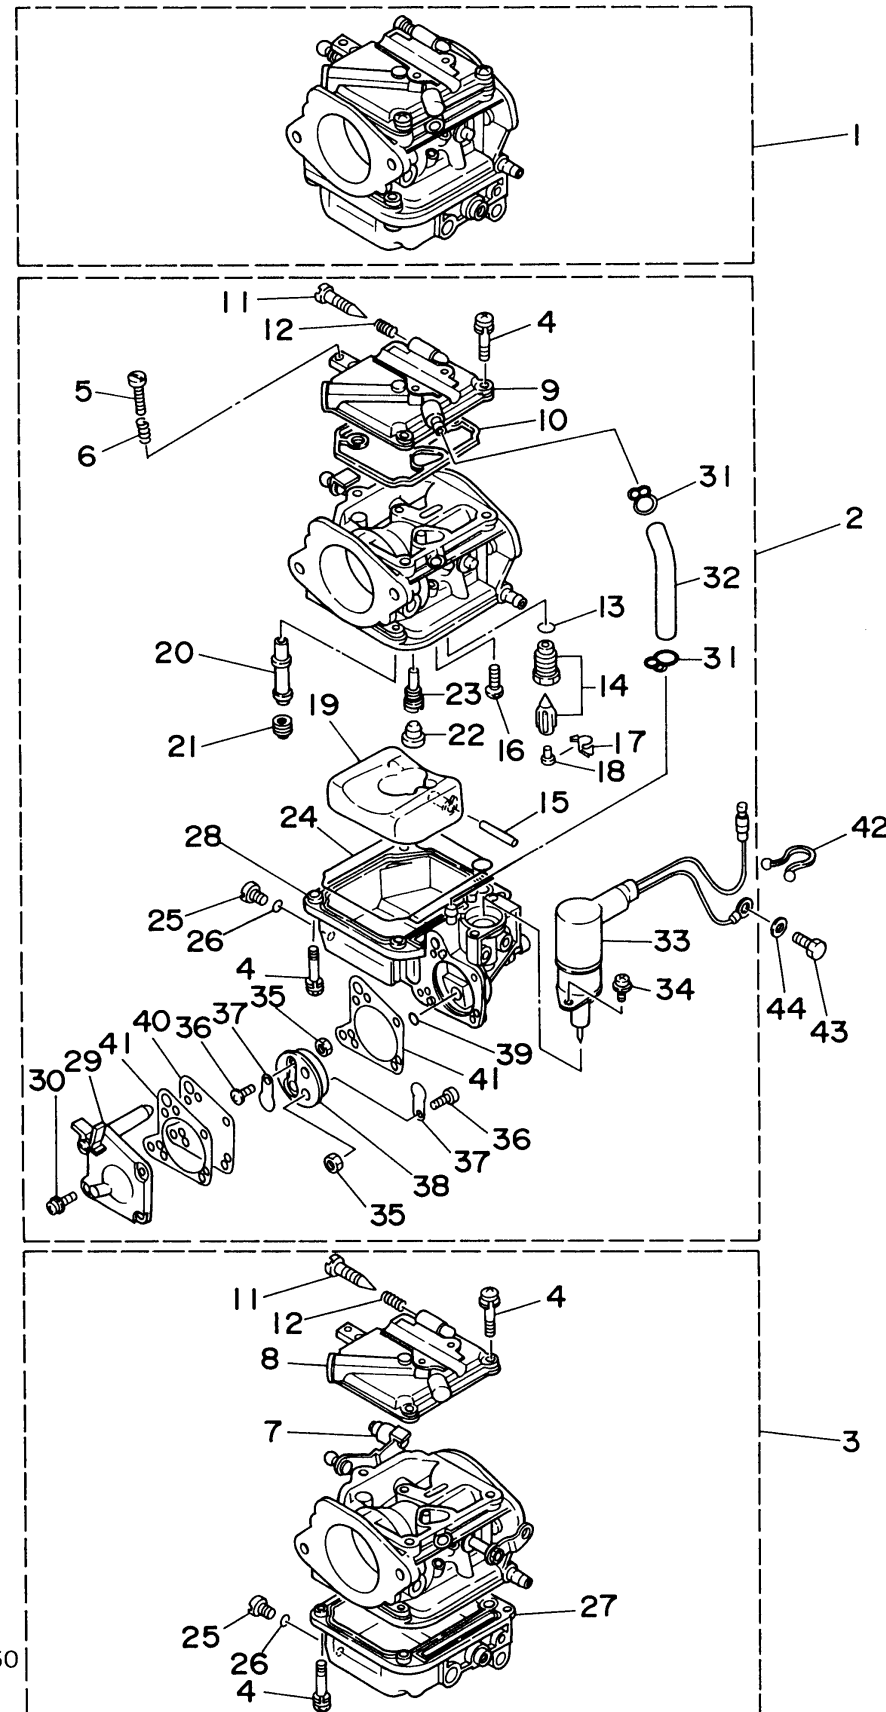

CARBURETOR

Ref No.	Part Number	Description	Qty	Remarks
1	6H1-14301-07-00	CARBURETOR ASSY 1	1	(90TR)
2	6H1-14302-07-00	CARBURETOR ASSY 2	1	(90TR)
3	6H1-14303-07-00	CARBURETOR ASSY 3	1	(90TR)
4	97980-04114-00	. .SCREW, WITH WASHER	21	(90TR)
5	63V-14523-00-00	. .SCREW, STOP	1	2(90TR)
6	90501-10326-00	. .SPRING, COMPRESSION	1	2(90TR)
7	6H2-14578-00-00	. .COLLAR	1	3(90TR)
8	6H4-14146-00-00	. PLATE	2	1, 3(90TR)
9	6H3-14146-10-00	. PLATE	1	2(90TR)
10	6H4-14147-00-00	. .O-RING	3	(90TR)
11	692-14923-00-00	. .SCREW, PILOT	3	(90TR)
12	697-14555-00-00	. .SPRING	3	(90TR)
13	93210-04228-00	. O-RING	3	(90TR)
14	692-14590-00-00	. VALVE SEAT	3	(90TR)
15	6H4-14548-00-00	. .PIN, FLOAT ARM	3	(90TR)
16	98580-04008-00	. .SCREW, PAN HEAD	3	(90TR)
17	663-14159-00-00	. .CLIP	3	(90TR)
18	676-14186-00-00	. PIN, FLOAT	3	(90TR)
19	6H4-14985-01-00	. .FLOAT	3	(90TR)
20	6H1-14947-75-00	. .JET, NEEDLE	3	(90TR)

CONTINUED ON NEXT FRAME >

FWD
6H30010-4050

90tira

B2