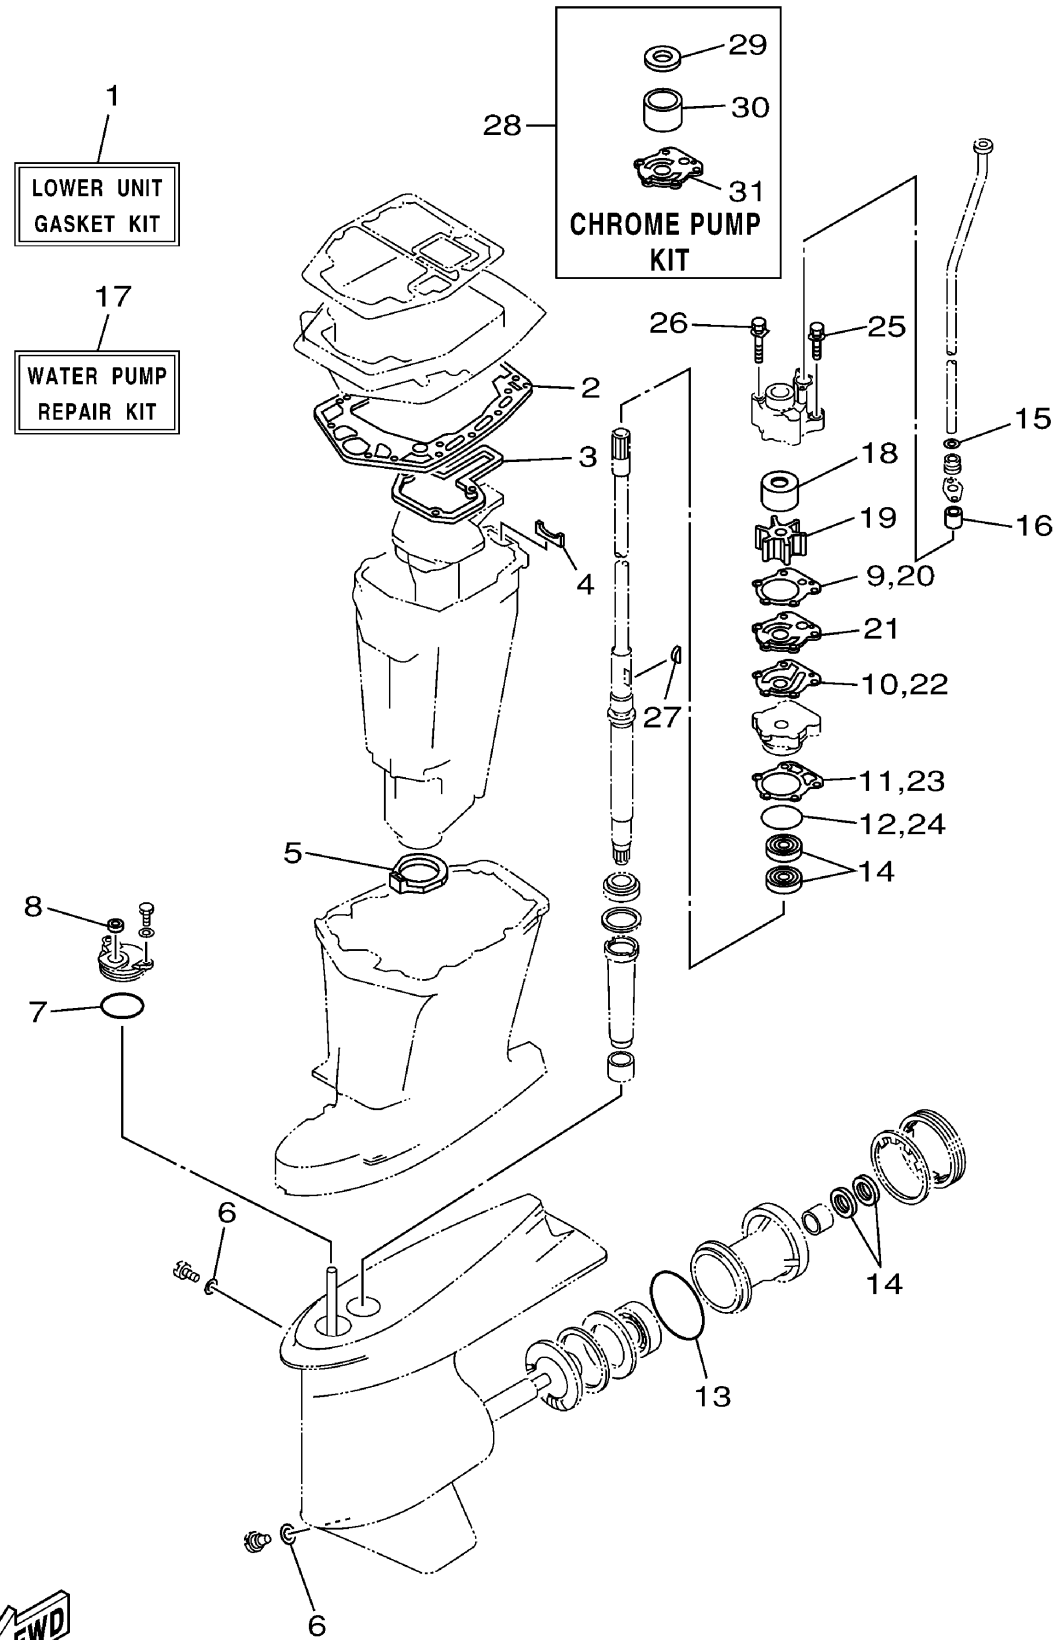

REPAIR KIT 2

Ref No.	Part Number	Description	Qty	Remarks
1	688-W0001-21-00	LOWER UNIT GASKET KIT	1	(90TR)
2	688-45114-A1-00	. GASKET, UPPER CASING	1	(90TR)
3	688-41134-A0-00	. GASKET, EXHAUST MANIFOLD	1	(90TR)
4	688-41133-00-00	. GASKET, EXHAUST MANIFOLD 1	1	(90TR)
5	688-45123-00-00	. GASKET, MUFFLER	1	(90TR)
6	90430-08020-00	. .GASKET	2	(90TR)
7	93210-49046-00	. O-RING	1	(90TR)
8	93106-09014-00	. .OIL SEAL	1	(90TR)
9	688-44315-A0-00	. .GASKET, WATER PUMP	1	(90TR)
10	688-44324-A0-00	. .GASKET, CARTRIDGE	1	(90TR)
11	688-44316-A0-00	. .GASKET, WATER PUMP	1	(90TR)
12	93210-46044-00	. .O-RING	1	(90TR)
13	93210-85M97-00	. O-RING	1	(90TR)
14	93101-25M03-00	. .OIL SEAL	4	(90TR)
15	90430-12072-00	. GASKET	1	(90TR)
16	663-44366-00-00	. DAMPER, WATER SEAL 2	1	(90TR)
17	692-W0078-02-00	WATER PUMP REPAIR KIT	1	(90TR)
18	688-44322-00-00	. INSERT, CARTRIDGE	1	(90TR)
19	688-44352-03-00	. IMPELLER	1	(90TR)
20	688-44315-A0-00	. .GASKET, WATER PUMP	1	(90TR)

CONTINUED ON NEXT FRAME >

REPAIR KIT 2

Ref No.	Part Number	Description	Qty	Remarks
21	688-44323-00-00	. OUTER PLATE, CARTRIDGE	1	(90TR)
22	688-44324-A0-00	. .GASKET, CARTRIDGE	1	(90TR)
23	688-44316-A0-00	. .GASKET, WATER PUMP	1	(90TR)
24	93210-46044-00	. .O-RING	1	(90TR)
25	90119-08M13-00	. .BOLT, WITH WASHER	2	(90TR)
26	90119-08M16-00	. .BOLT, WITH WASHER	2	(90TR)
27	90280-04M04-00	. .KEY, WOODRUFF	1	(90TR)
28	688-W0078-1A-00	CHROME PUMP KIT	1	(90TR)
29	688-44321-41-00	. .INSERT, CARTRIDGE	1	(90TR)
30	688-44322-41-00	. .INSERT, CARTRIDGE	1	(90TR)
31	688-44323-40-00	. .OUTER PLATE, CARTRIDGE	1	(90TR)