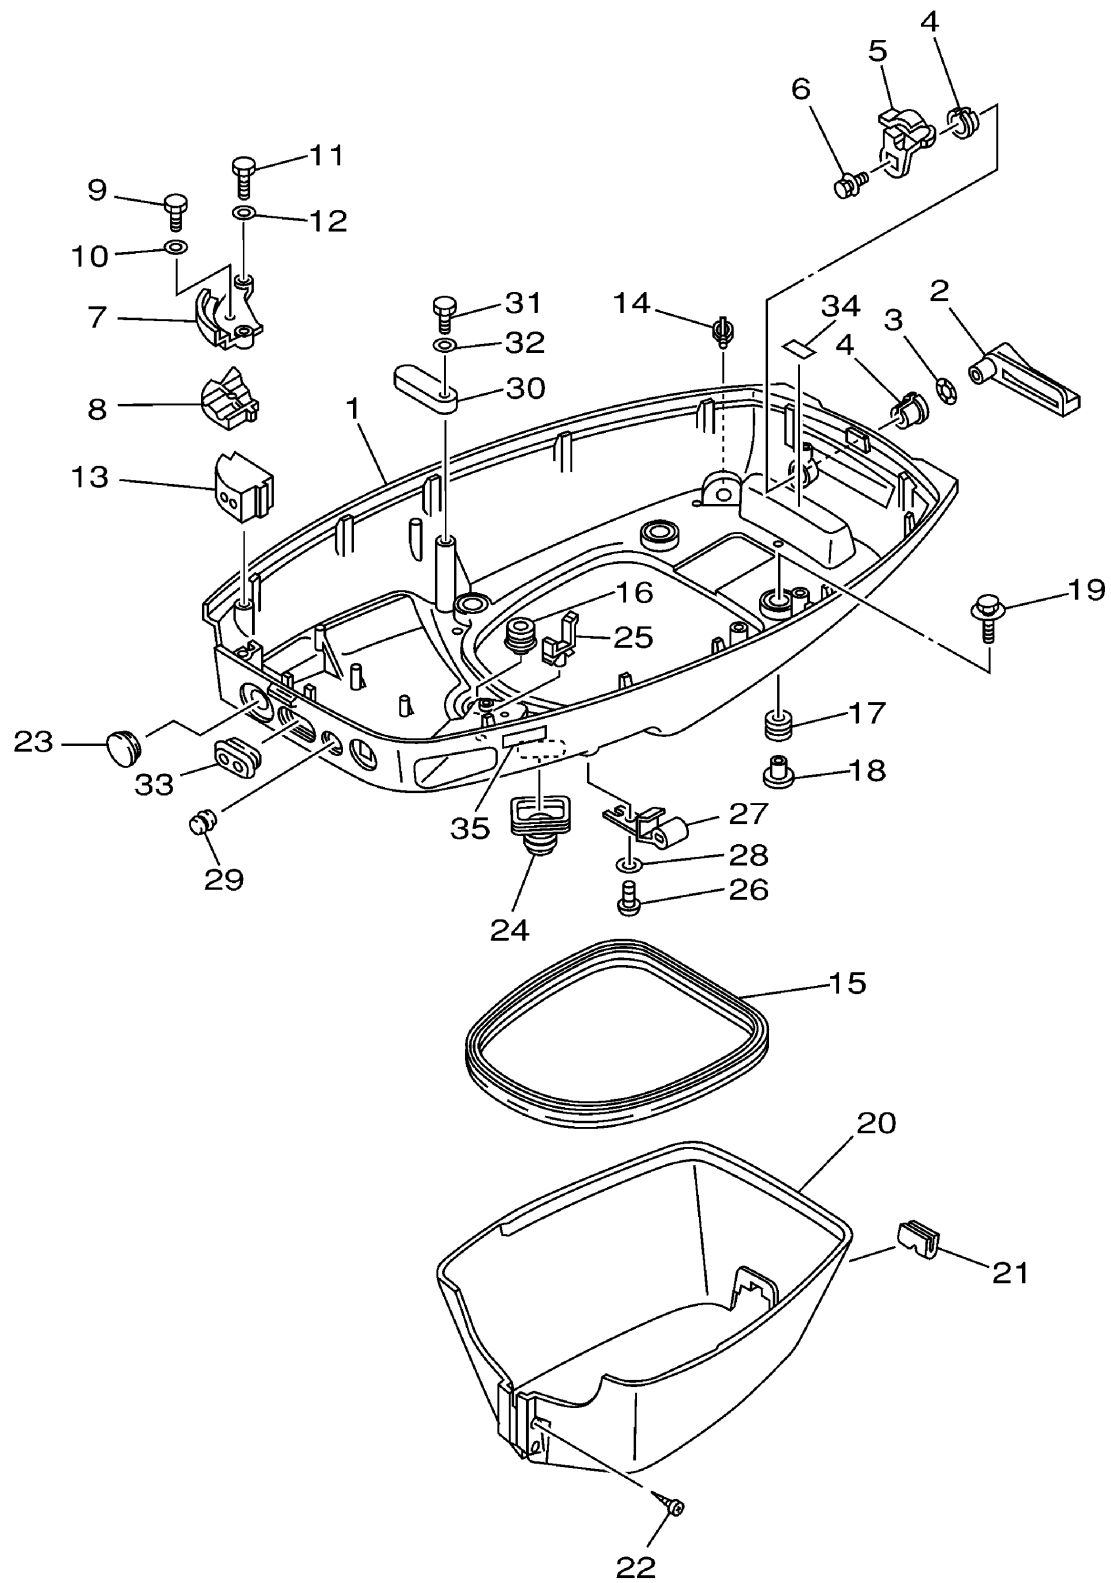

## BOTTOM COWLING

Ref No.	Part Number	Description	Qty	Remarks
1	6H4-42711-07-4D	COWLING, BOTTOM	1	(C40)
2	6H4-42815-00-00	LEVER, CLAMP	1	(C40)
3	90206-12052-00	WASHER, WAVE	1	(C40)
4	90386-12069-00	BUSH	2	(C40)
5	6H4-42816-00-00	LEVER, CLAMP	1	(C40)
6	90119-06M73-00	BOLT, WITH WASHER	1	(C40)
7	6H4-48531-11-94	BRACKET, REMOTE CONTROL 1	1	(C40)
8	6H4-48532-11-94	BRACKET, REMOTE CONTROL 2	1	(C40)
9	97095-05016-00	.BOLT	1	(C40)
10	92995-05600-00	WASHER	1	(C40)
11	97095-06020-00	BOLT	2	(C40)
12	92995-06600-00	WASHER	2	(C40)
13	6H4-42724-20-00	GROMMET	1	(C40)
14	6E5-44391-00-00	NIPPLE, HOSE	1	(C40)
15	6H4-42716-00-00	RUBBER, SEAL 1	1	(C40)
16	6E5-42724-00-00	GROMMET	1	(C40)
17	90480-09M21-00	GROMMET	4	(C40)
18	90387-06M41-00	COLLAR	4	(C40)
19	90119-06M61-00	BOLT, WITH WASHER	4	(C40)
20	63D-42741-00-4D	APRON	1	(C40)

CONTINUED ON NEXT FRAME >

63D4110-2120  
c40tra

## BOTTOM COWLING

Ref No.	Part Number	Description	Qty	Remarks
21	63D-42717-00-00	RUBBER, SEAL 2	1	(C40)
22	97780-60525-00	SCREW, TAPPING	2	(C40)
23	676-42726-00-00	GROMMET	1	(C40)
24	688-42726-10-00	GROMMET	1	(C40)
25	90464-09M13-00	CLAMP	1	(C40)
26	90157-06M01-00	SCREW, PAN HEAD	1	(C40)
27	6E5-24367-01-00	CLAMP, FUEL PIPE 2	1	(C40)
28	92990-06600-00	WASHER, PLATE	1	(C40)
29	6H4-42725-00-00	GROMMET	1	(C40)
30	6E5-82588-00-00	PLATE	1	(C40)
31	97095-06020-00	BOLT	1	(C40)
32	92995-06600-00	WASHER	1	(C40)
33	6H3-42727-00-00	GROMMET	1	(C40)
34	6E7-42791-00-00	MARK 1	1	(C40)
35	6R6-42791-40-00	MARK 1	1	(C40)

63D4110-2120  
c40tra