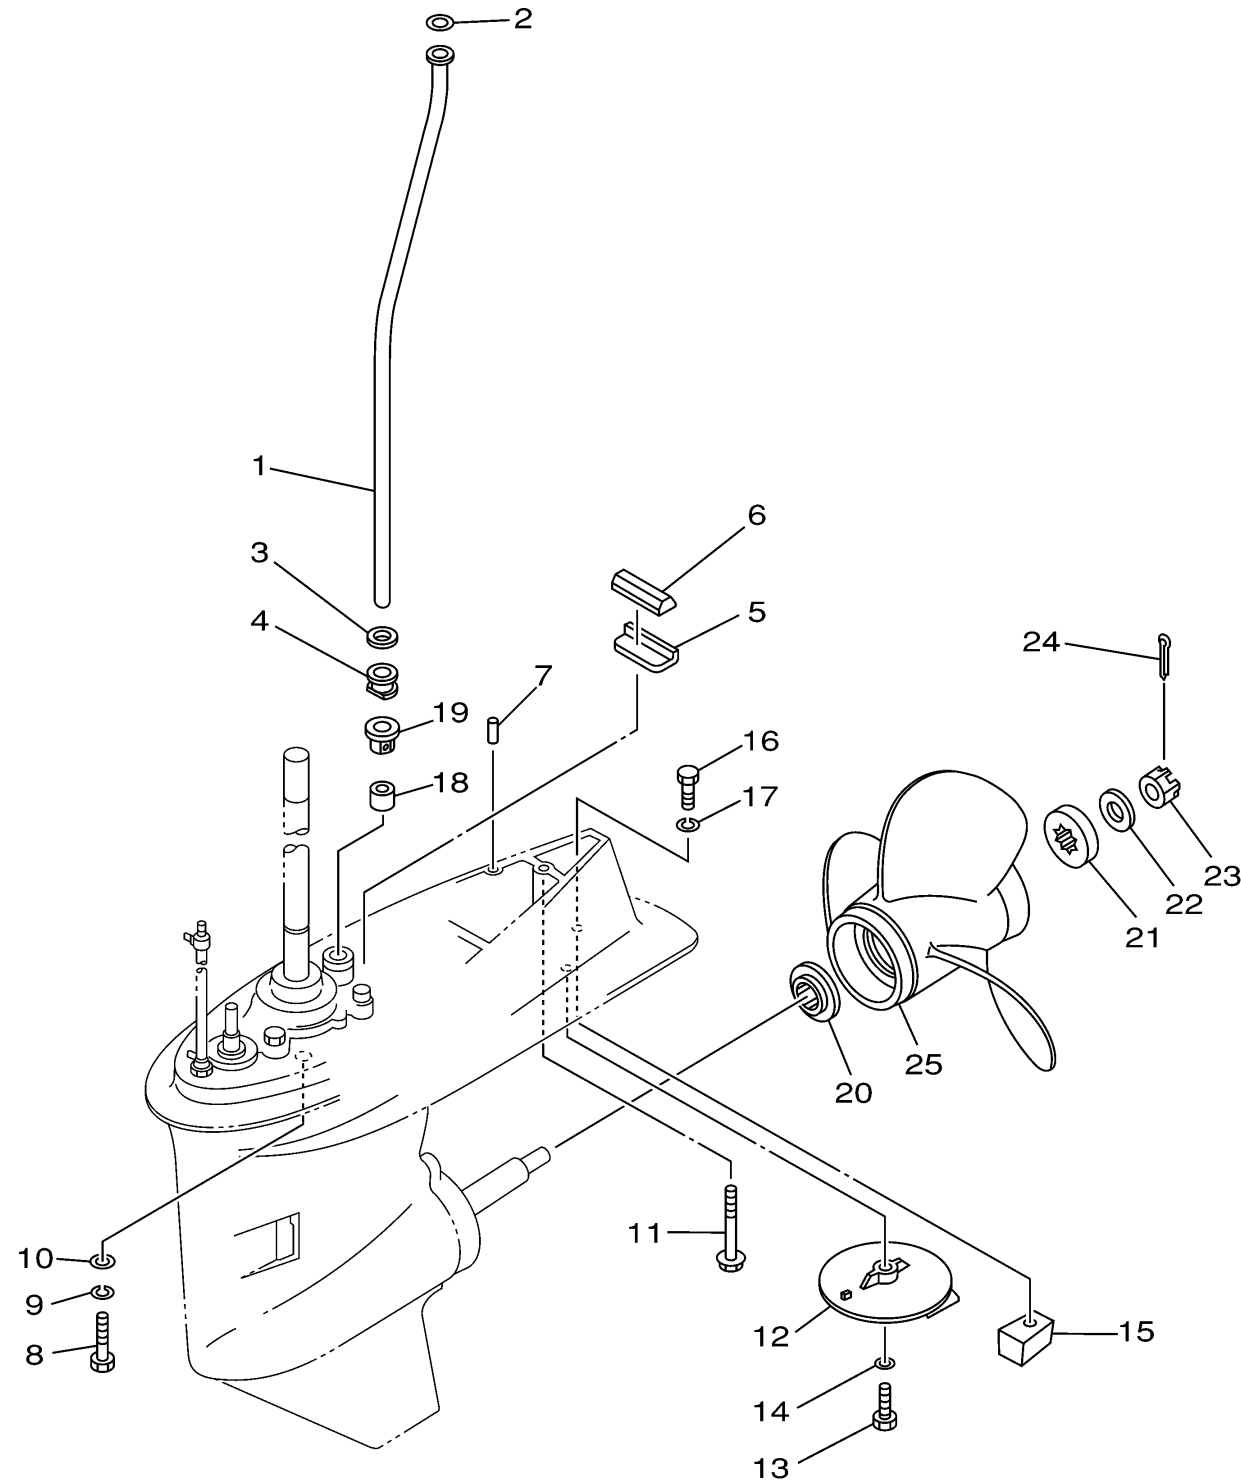

LOWER CASING DRIVE 2

Ref No.	Part Number	Description	Qty	Remarks
21	670-45997-02-00	SPACER	1	(C40)
22	92990-16200-00	WASHER, PLAIN	1	(C40)
23	90171-16011-00	NUT, CASTLE	1	(C40)
24	91490-30025-00	PIN. COTTER	1	(C40)
25	663-45970-60-98	PROPELLER (3X11-3/4"X12"-G)	1	UR(C40)
25	663-45972-60-98	PROPELLER (3X12"X11"-G)	1	UR(C40)
25	663-45974-60-98	PROPELLER (3X11-1/2"X13"-G)	1	UR(C40)
25	663-45976-00-98	PROPELLER (3X10-1/4"X15"-G)	1	UR(C40)
25	663-45978-00-98	PROPELLER (3X10-1/4"X16"-G)	1	UR(C40)
25	663-45930-00-98	PROPELLER (3X10-1/4"X14"-G)	1	UR(C40)
25	663-45943-02-EL	PROPELLER (3X11"X15"-G)	1	UR(C40)
25	663-45945-02-EL	PROPELLER (3X11-1/8"X13"-G)	1	UR(C40)
25	663-45958-01-EL	PROPELLER (3X11-1/4"X14"-G)	1	UR(C40)
25	663-45974-02-98	PROPELLER (3X10-5/8"X13"-G)	1	UR(C40)
25	663-45952-02-EL	PROPELLER (3X11-3/8"X12"-G)	1	UR(C40)
25	697-45970-00-98	PROPELLER (3X11-1/4"X14"-G)	1	UR(C40)
25	663-45954-01-EL	PROPELLER (3X11-3/4"X10"-G)	1	UR(C40)
25	6H5-45958-00-EL	PROPELLER (3X10-1/4"X14"-G)	1	UR WITH LIP CUP(C40)
25	663-45956-01-EL	PROPELLER (3X12-1/4"X9"-G)	1	UR(C40)
25	6H5-45952-00-EL	PROPELLER (3X10-5/8"X12"-G)	1	UR WITH LIP CUP(C40)

CONTINUED ON NEXT FRAME >

63D0100-0241
c40ltra

D11