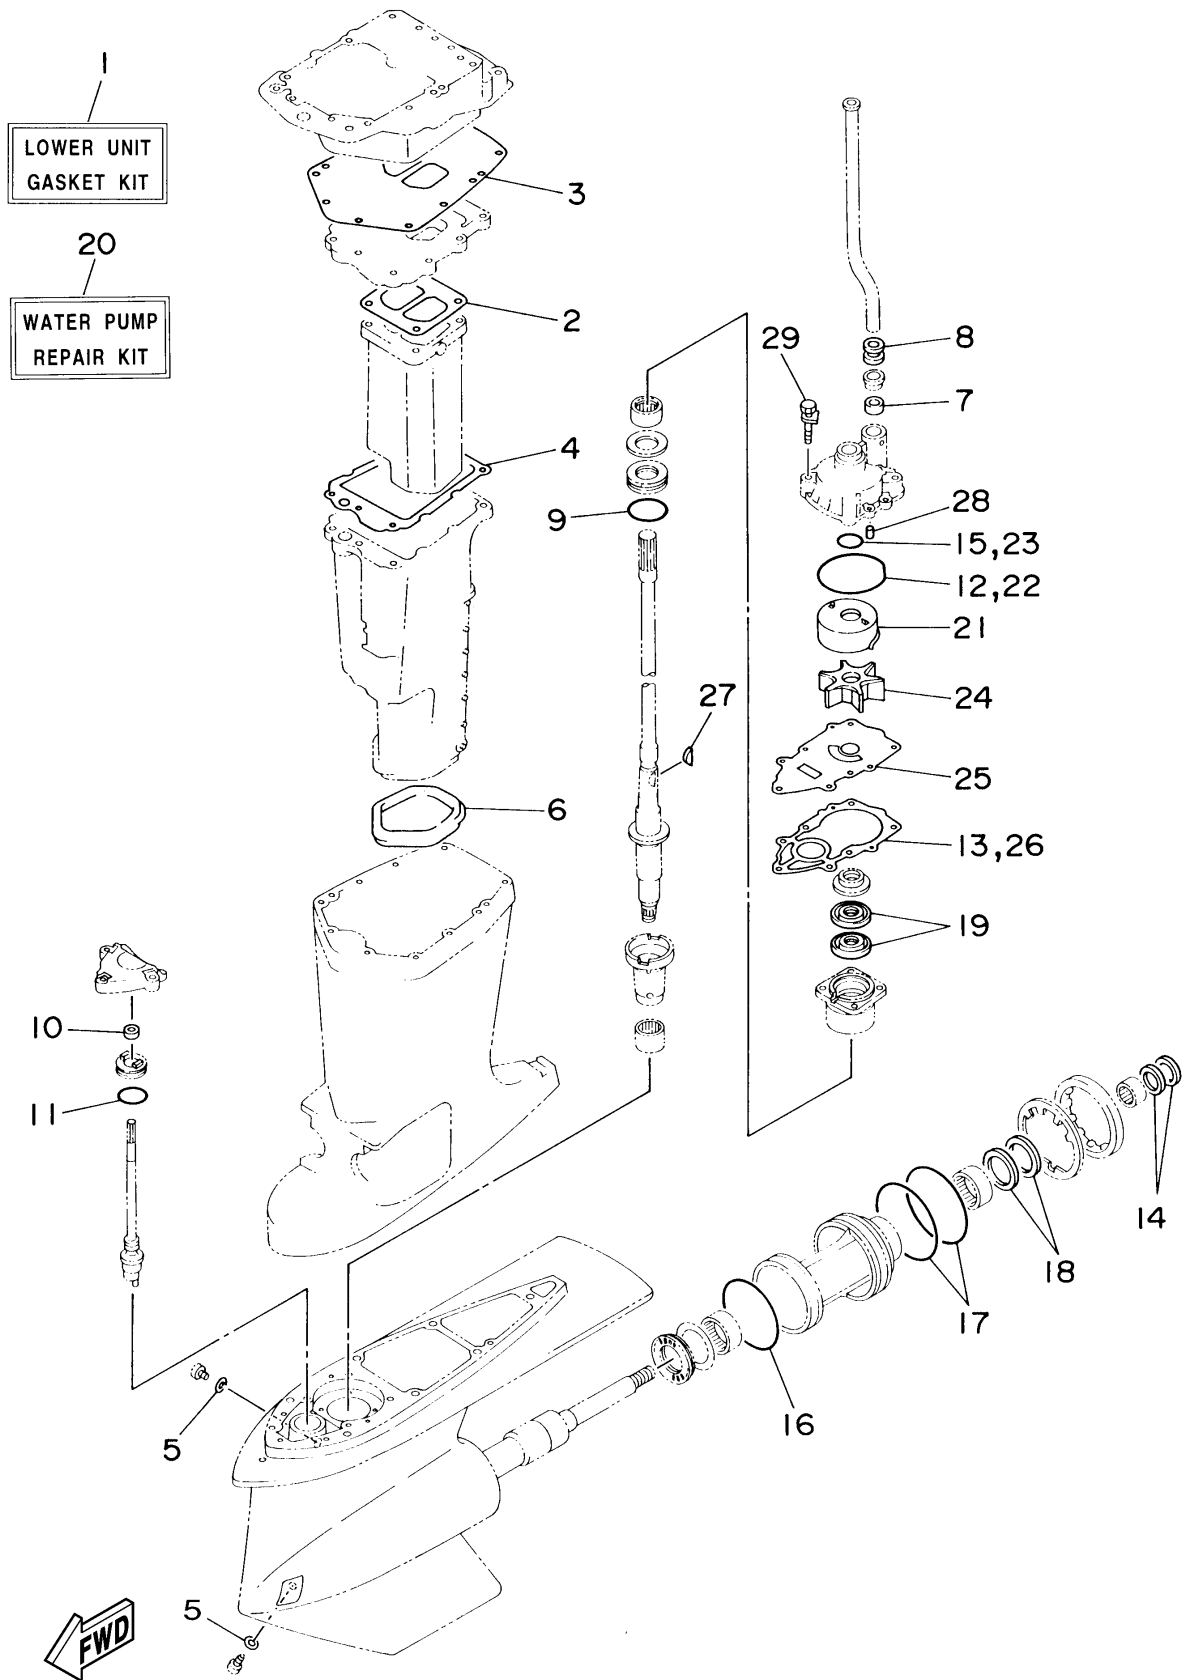

# REPAIR KIT 2

Ref No.	Part Number	Description	Qty	Remarks
1	65N-W0001-21-00	LOWER UNIT GASKET KIT	1	(67N1)
2	6G5-41134-A0-00	. .GASKET, EXHAUST MANIFOLD	1	(67N1)
3	6G5-45114-A0-00	. GASKET, UPPER CASING	1	(67N1)
4	6E5-41135-A0-00	. .GASKET, EXHAUST MANIFOLD	1	(67N1)
5	90430-08020-00	. .GASKET	2	(67N1)
6	6E5-45123-00-00	. .GASKET, MUFFLER	1	(67N1)
7	6E5-44365-00-00	. DAMPER, WATER SEAL 1	1	(67N1)
8	6E5-44366-00-00	. DAMPER, WATER SEAL 2	1	(67N1)
9	93210-55M14-00	. .O-RING	1	(67N1)
10	93106-09014-00	. .OIL SEAL	1	(67N1)
11	93210-33M49-00	. .O-RING	1	(67N1)
12	93210-86M38-00	. .O-RING	1	(67N1)
13	65N-44315-A0-00	. GASKET, WATER PUMP	1	(67N1)
14	93101-28M67-00	. .OIL SEAL	2	(67N1)
15	93210-37160-00	. .O-RING	1	(67N1)
16	93210-98M33-00	. .O-RING	1	(67N1)
17	93211-03MH9-00	. .O-RING	2	(67N1)
18	93101-45M59-00	. .OIL SEAL	2	(67N1)
19	93101-28M16-00	. .OIL SEAL	2	(67N1)
20	65N-W0078-A1-00	WATER PUMP REPAIR KIT	1	(67N1)

CONTINUED ON NEXT FRAME >

65N0010-7250  
dx150ltra

## REPAIR KIT 2

Ref No.	Part Number	Description	Qty	Remarks
21	61A-44322-02-00	. .INSERT, CARTRIDGE	1	(67N1)
22	93210-86M38-00	. .O-RING	1	(67N1)
23	93210-37160-00	. .O-RING	1	(67N1)
24	6E5-44352-01-00	. .IMPELLER	1	(67N1)
25	65N-44323-00-00	. .OUTER PLATE, CARTRIDGE	1	(67N1)
26	65N-44315-A0-00	. .GASKET, WATER PUMP	1	(67N1)
27	90280-04M05-00	. .KEY, WOODRUFF	1	(67N1)
28	93606-12019-00	. .PIN, DOWEL	2	(67N1)
29	90119-08M14-00	. .BOLT, WITH WASHER	4	(67N1)

65N0010-7250  
dx150tira