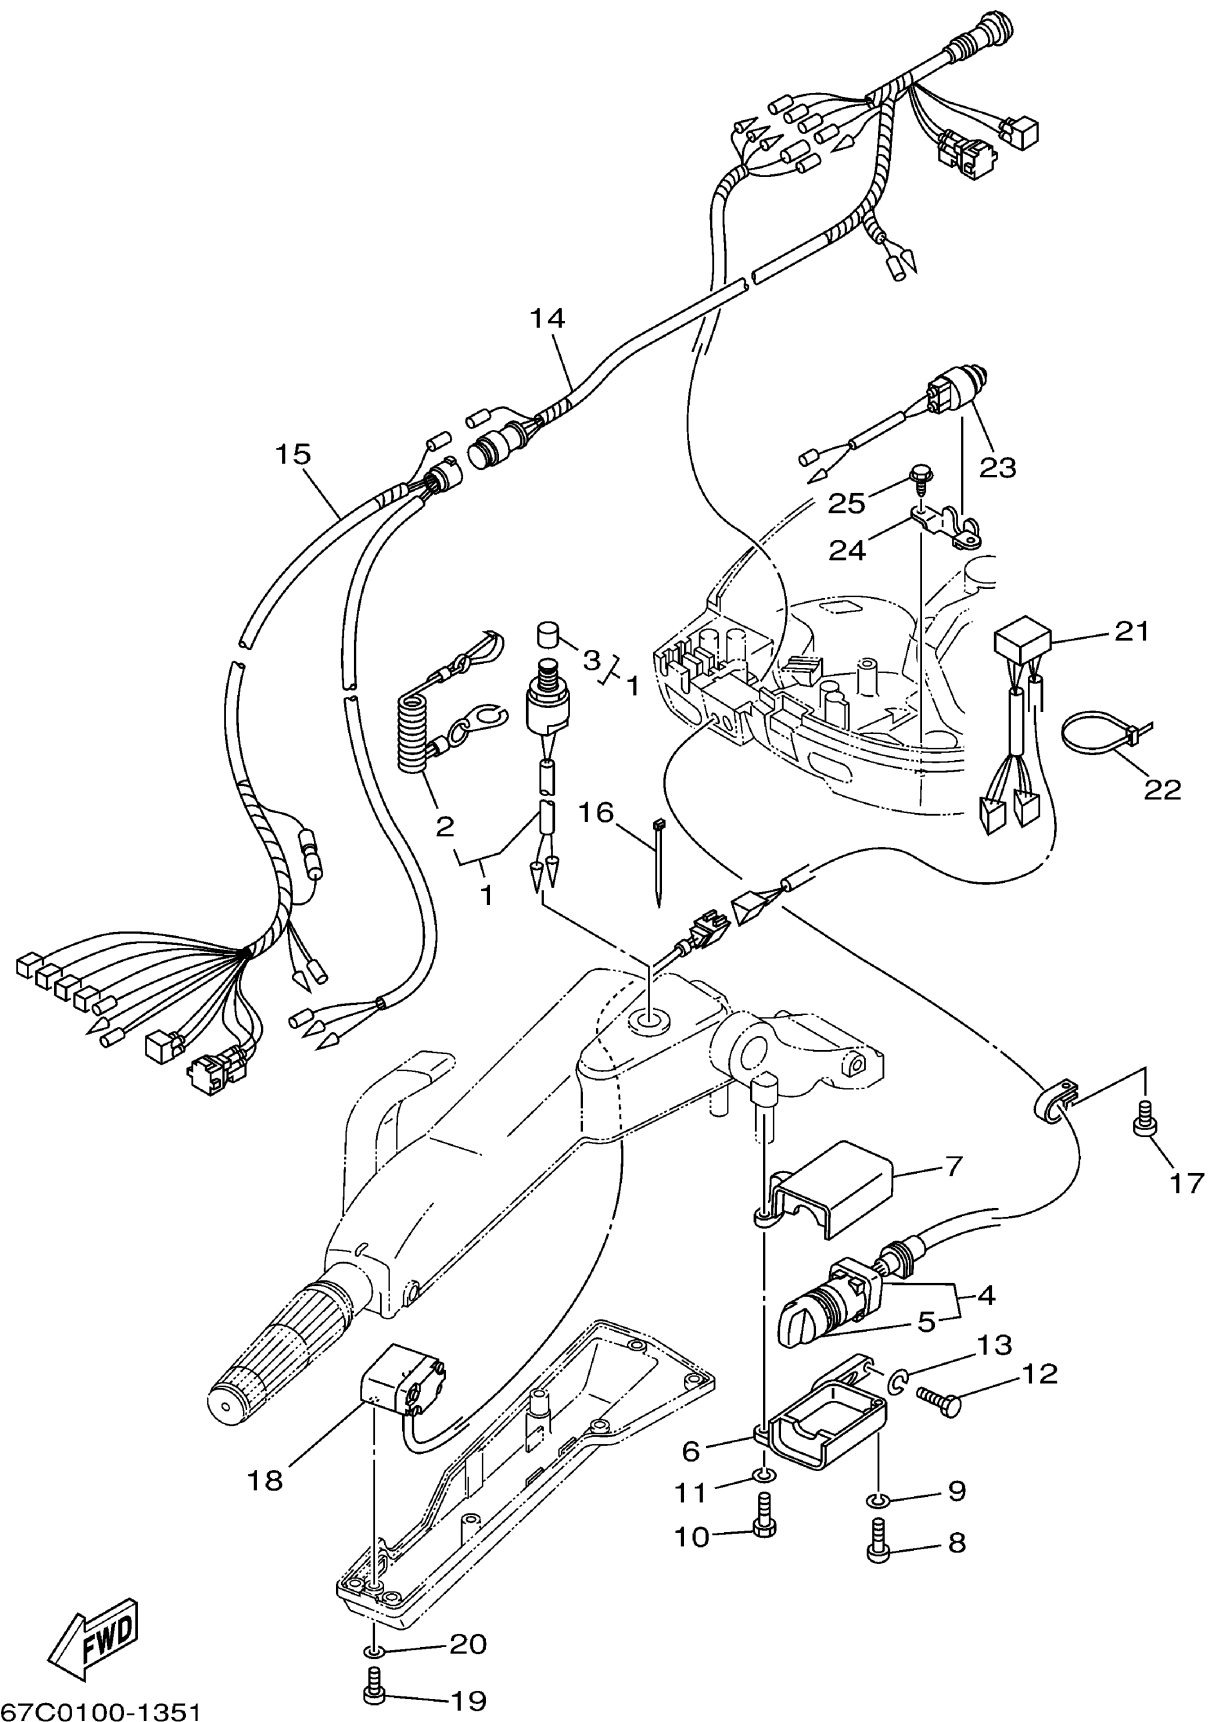

# OPTIONAL PARTS

Ref No.	Part Number	Description	Qty	Remarks
1	63D-82575-00-00	ENGINE STOP SWITCH ASSY	1	AP
2	682-82556-00-00	. .LANYARD, STOP SWITCH	1	
3	689-8257Y-00-00	. .CAP	1	
4	6H5-82510-01-00	MAIN SWITCH ASSY	1	AP
5	676-82577-00-00	. .CAP, KEY	1	
6	63D-8252F-01-4D	COVER, MAIN SWITCH 2	1	AP
7	63D-8252E-01-4D	COVER, MAIN SWITCH	1	AP
8	97885-06025-00	SCREW, PAN HEAD	1	AP
9	92995-06100-00	WASHER, SPRING	1	AP
10	97095-06025-00	BOLT	1	AP
11	92995-06100-00	WASHER, SPRING	1	AP
12	97095-06020-00	BOLT	1	AP
13	92995-06100-00	WASHER, SPRING	1	AP
14	6H2-82586-01-00	EXTENSION, WIRE HARNESS	1	AP
15	6H5-83553-11-00	WIRE, LEAD	1	AP
16	90465-13M36-00	CLAMP	1	AP
17	97885-06012-00	SCREW, PAN HEAD	1	AP
18	63D-82563-00-00	TRIM & TILT SWITCH	1	AP
19	97885-06016-00	SCREW, PAN HEAD	2	AP
20	92995-06600-00	WASHER	2	AP

## OPTIONAL PARTS

Ref No.	Part Number	Description	Qty	Remarks
21	63D-83728-00-00	CONNECTOR ASSY	1	AP
22	90465-13M24-00	CLAMP	1	AP
23	6F5-82540-00-00	NEUTRAL SWITCH ASSEMBLY	1	AP
24	6J8-82554-00-00	STAY, NEUTRAL SWITCH	1	AP
25	90109-06M86-00	BOLT	2	AP

67C0100-1351  
f40mh\_tr\_er\_f30mh\_tra