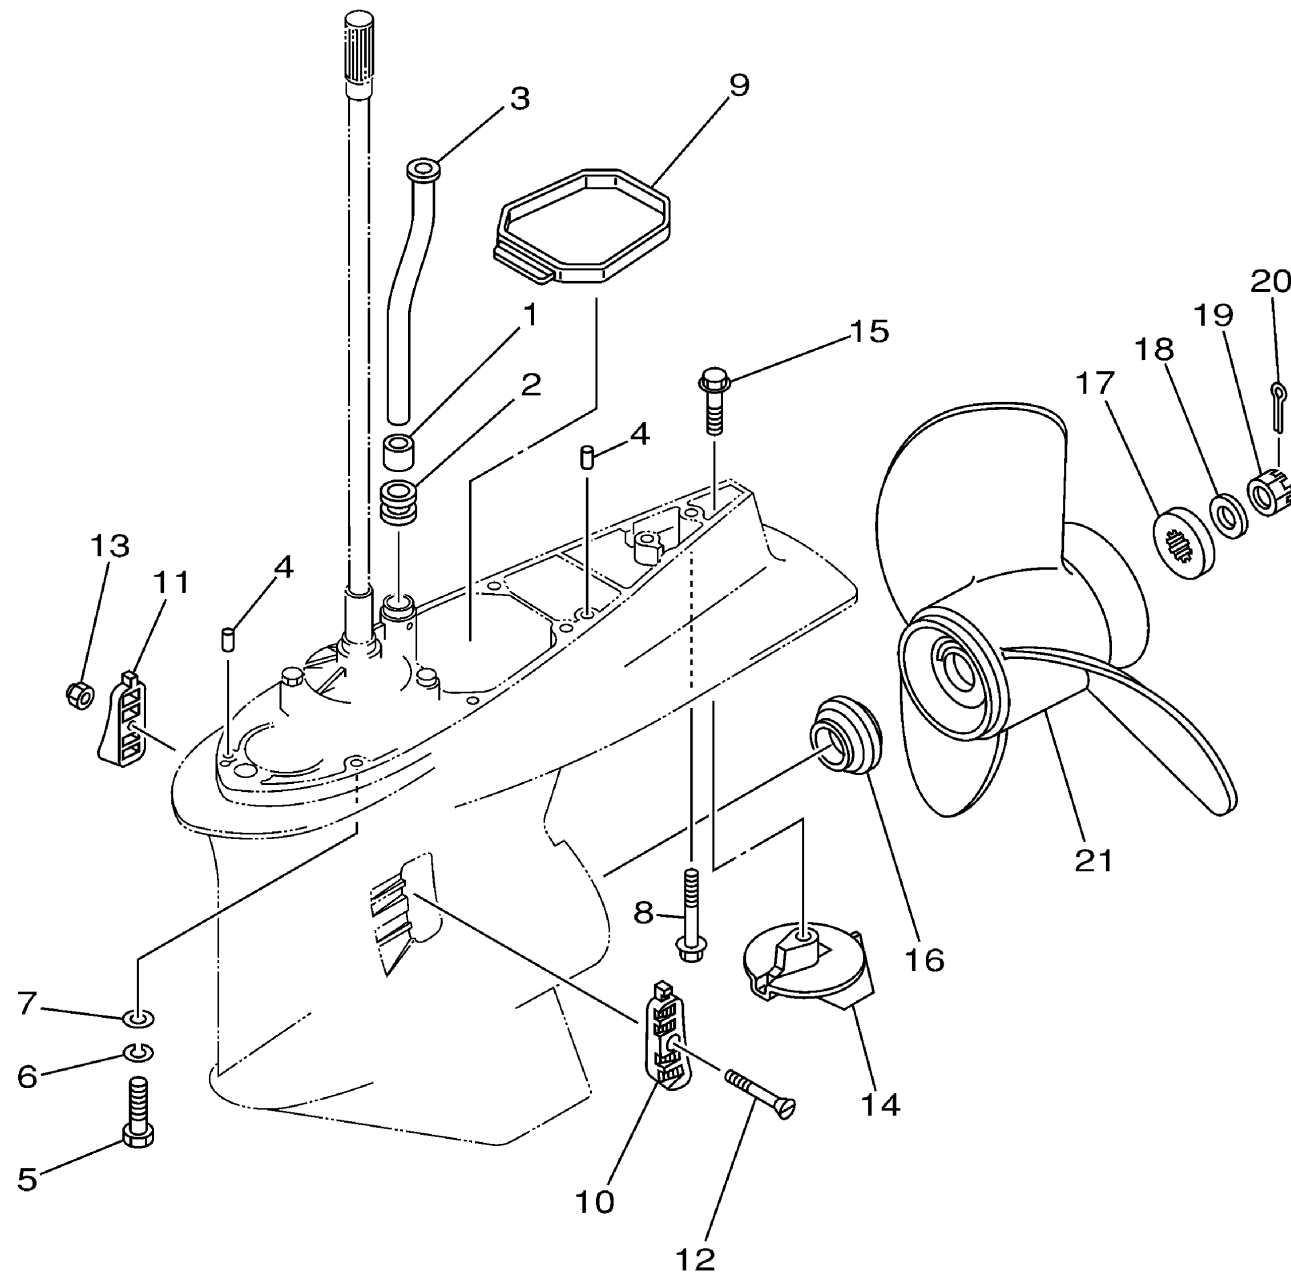

STD

LOWER CASING. DRIVE 2 (F225)

Ref No.	Part Number	Description	Qty	Remarks
1	6E5-44365-00-00	.DAMPER, WATER SEAL 1	1	(69J1)
2	6E5-44366-00-00	.DAMPER, WATER SEAL 2	1	(69J1)
3	69J-44361-00-00	TUBE, WATER	1	UR X(69J1)
3	69J-44361-10-00	TUBE, WATER	1	UR U(69J1)
4	93608-12M05-00	PIN, DOWEL	2	(69J1)
5	97095-10045-00	BOLT	7	X(69J1)
6	92995-10100-00	WASHER	7	X(69J1)
7	92995-10600-00	WASHER	7	X(69J1)
8	90119-10MA2-00	BOLT, WITH WASHER	1	UR X(69J1)
8	90119-10009-00	BOLT, WITH WASHER	1	UR U(69J1)
9	69J-45375-00-00	DAMPER, SEAL	1	(69J1)
10	61A-45214-00-00	COVER, WATER INLET	1	(69J1)
11	61A-45215-00-00	COVER, WATER INLET	1	(69J1)
12	90152-05M08-00	SCREW, COUNTERSUNK	1	(69J1)
13	90185-05002-00	NUT, NYLON	1	(69J1)
14	61A-45371-00-00	TAB-TRIM	1	(69J1)
15	90105-10M00-00	BOLT, FLANGE	1	(69J1)
16	69J-45987-00-00	SPACER 1	1	(69J1)
17	688-45997-01-00	SPACER 2	1	(69J1)
18	92990-18200-00	WASHER	1	(69J1)

CONTINUED ON NEXT FRAME >

69J1100-2320

f225txra_f225tura_lf225txra_lf225tura

G5

STD

LOWER CASING. DRIVE 2 (F225)

Ref No.	Part Number	Description	Qty	Remarks
19	90171-18M04-00	NUT, CASTLE	1	(69J1)
20	91490-40030-00	PIN. COTTER	1	(69J1)
21	6R4-45974-A0-00	PROPELLER (3X14-1/2"X23"-M)	1	UR(69J1)
21	6R4-45972-A0-00	PROPELLER (3X14-7/8"X21"-M)	1	UR(69J1)
21	6R4-45970-A0-00	PROPELLER (3 X15-1/4" X19"R-M)	1	UR(69J1)
21	6R4-45978-A0-00	PROPELLER (3X15-1/4"X17"-M)	1	UR(69J1)
21	6R4-45976-A0-00	PROPELLER (3X14-1/2"X15"-M)	1	UR(69J1)
21	6G5-45978-03-98	PROPELLER (3X13-3/4"X17"-M2)	1	UR(69J1)
21	6G5-45974-03-98	PROPELLER (3X13-3/4"X19"-M2)	1	UR(69J1)
21	61A-45972-00-98	PROPELLER (3X14-1/2"X21"-T)	1	UR(69J1)
21	61A-45978-00-98	PROPELLER (3X15"X17"-T)	1	UR(69J1)
21	61A-45974-00-98	PROPELLER (3X14-1/2"X19"-T)	1	UR(69J1)
21	6G5-45970-02-98	PROPELLER (3X15-1/4"X15"-M)	1	UR(69J1)
21	6G5-45972-02-98	PROPELLER (3X13-3/4"X21"-M)	1	UR(69J1)