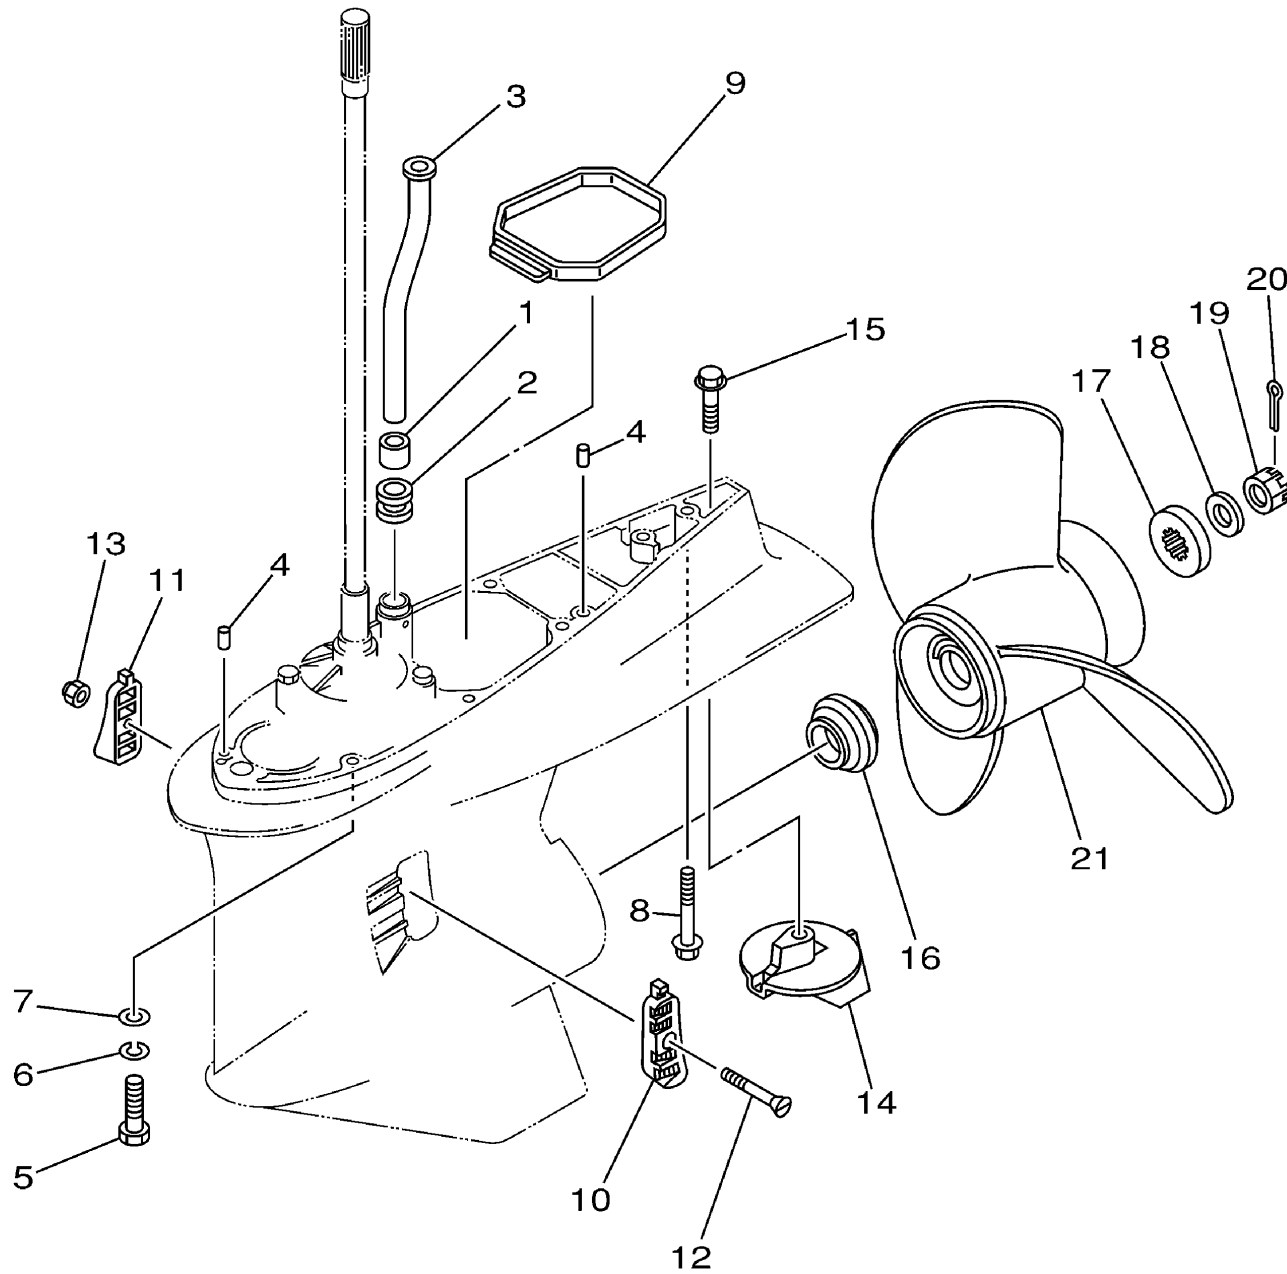

STD

LOWER CASING. DRIVE 2 (F225)

Ref No.	Part Number	Description	Qty	Remarks
1	6E5-44365-00-00	.DAMPER, WATER SEAL 1	1	(69J1)
2	6E5-44366-00-00	.DAMPER, WATER SEAL 2	1	(69J1)
3	69J-44361-00-00	TUBE, WATER	1	UR X(69J1)
3	69J-44361-10-00	TUBE, WATER	1	UR U(69J1)
4	93608-12M05-00	PIN, DOWEL	2	(69J1)
5	97095-10045-00	BOLT	7	X(69J1)
6	92995-10100-00	WASHER	7	X(69J1)
7	92995-10600-00	WASHER	7	X(69J1)
8	90119-10MA2-00	BOLT, WITH WASHER	1	UR X(69J1)
8	90119-10009-00	BOLT, WITH WASHER	1	UR U(69J1)
9	69J-45375-00-00	DAMPER, SEAL	1	(69J1)
10	61A-45214-00-00	COVER, WATER INLET	1	(69J1)
11	61A-45215-00-00	COVER, WATER INLET	1	(69J1)
12	90152-05M08-00	SCREW, COUNTERSUNK	1	(69J1)
13	90185-05002-00	NUT, NYLON	1	(69J1)
14	61A-45371-00-00	TAB-TRIM	1	(69J1)
15	90105-10M00-00	BOLT, FLANGE	1	(69J1)
16	69J-45987-00-00	SPACER 1	1	(69J1)
17	688-45997-01-00	SPACER 2	1	(69J1)
18	92990-18200-00	WASHER	1	(69J1)

CONTINUED ON NEXT FRAME >

69J1100-2320

f225txra_f225tura_lf225txra_lf225tura

G5

STD

LOWER CASING. DRIVE 2 (F225)

Ref No.	Part Number	Description	Qty	Remarks
19	90171-18M04-00	NUT, CASTLE	1	(69J1)
20	91490-40030-00	PIN. COTTER	1	(69J1)
21	6R4-45974-A0-00	PROPELLER (3X14-1/2"X23"-M)	1	UR(69J1)
21	6R4-45972-A0-00	PROPELLER (3X14-7/8"X21"-M)	1	UR(69J1)
21	6R4-45970-A0-00	PROPELLER (3 X15-1/4" X19"R-M)	1	UR(69J1)
21	6R4-45978-A0-00	PROPELLER (3X15-1/4"X17"-M)	1	UR(69J1)
21	6R4-45976-A0-00	PROPELLER (3X14-1/2"X15"-M)	1	UR(69J1)
21	6G5-45978-03-98	PROPELLER (3X13-3/4"X17"-M2)	1	UR(69J1)
21	6G5-45974-03-98	PROPELLER (3X13-3/4"X19"-M2)	1	UR(69J1)
21	61A-45972-00-98	PROPELLER (3X14-1/2"X21"-T)	1	UR(69J1)
21	61A-45978-00-98	PROPELLER (3X15"X17"-T)	1	UR(69J1)
21	61A-45974-00-98	PROPELLER (3X14-1/2"X19"-T)	1	UR(69J1)
21	6G5-45970-02-98	PROPELLER (3X15-1/4"X15"-M)	1	UR(69J1)
21	6G5-45972-02-98	PROPELLER (3X13-3/4"X21"-M)	1	UR(69J1)

69J1100-2320

f225txra_f225tura_lf225txra_lf225tura

G6