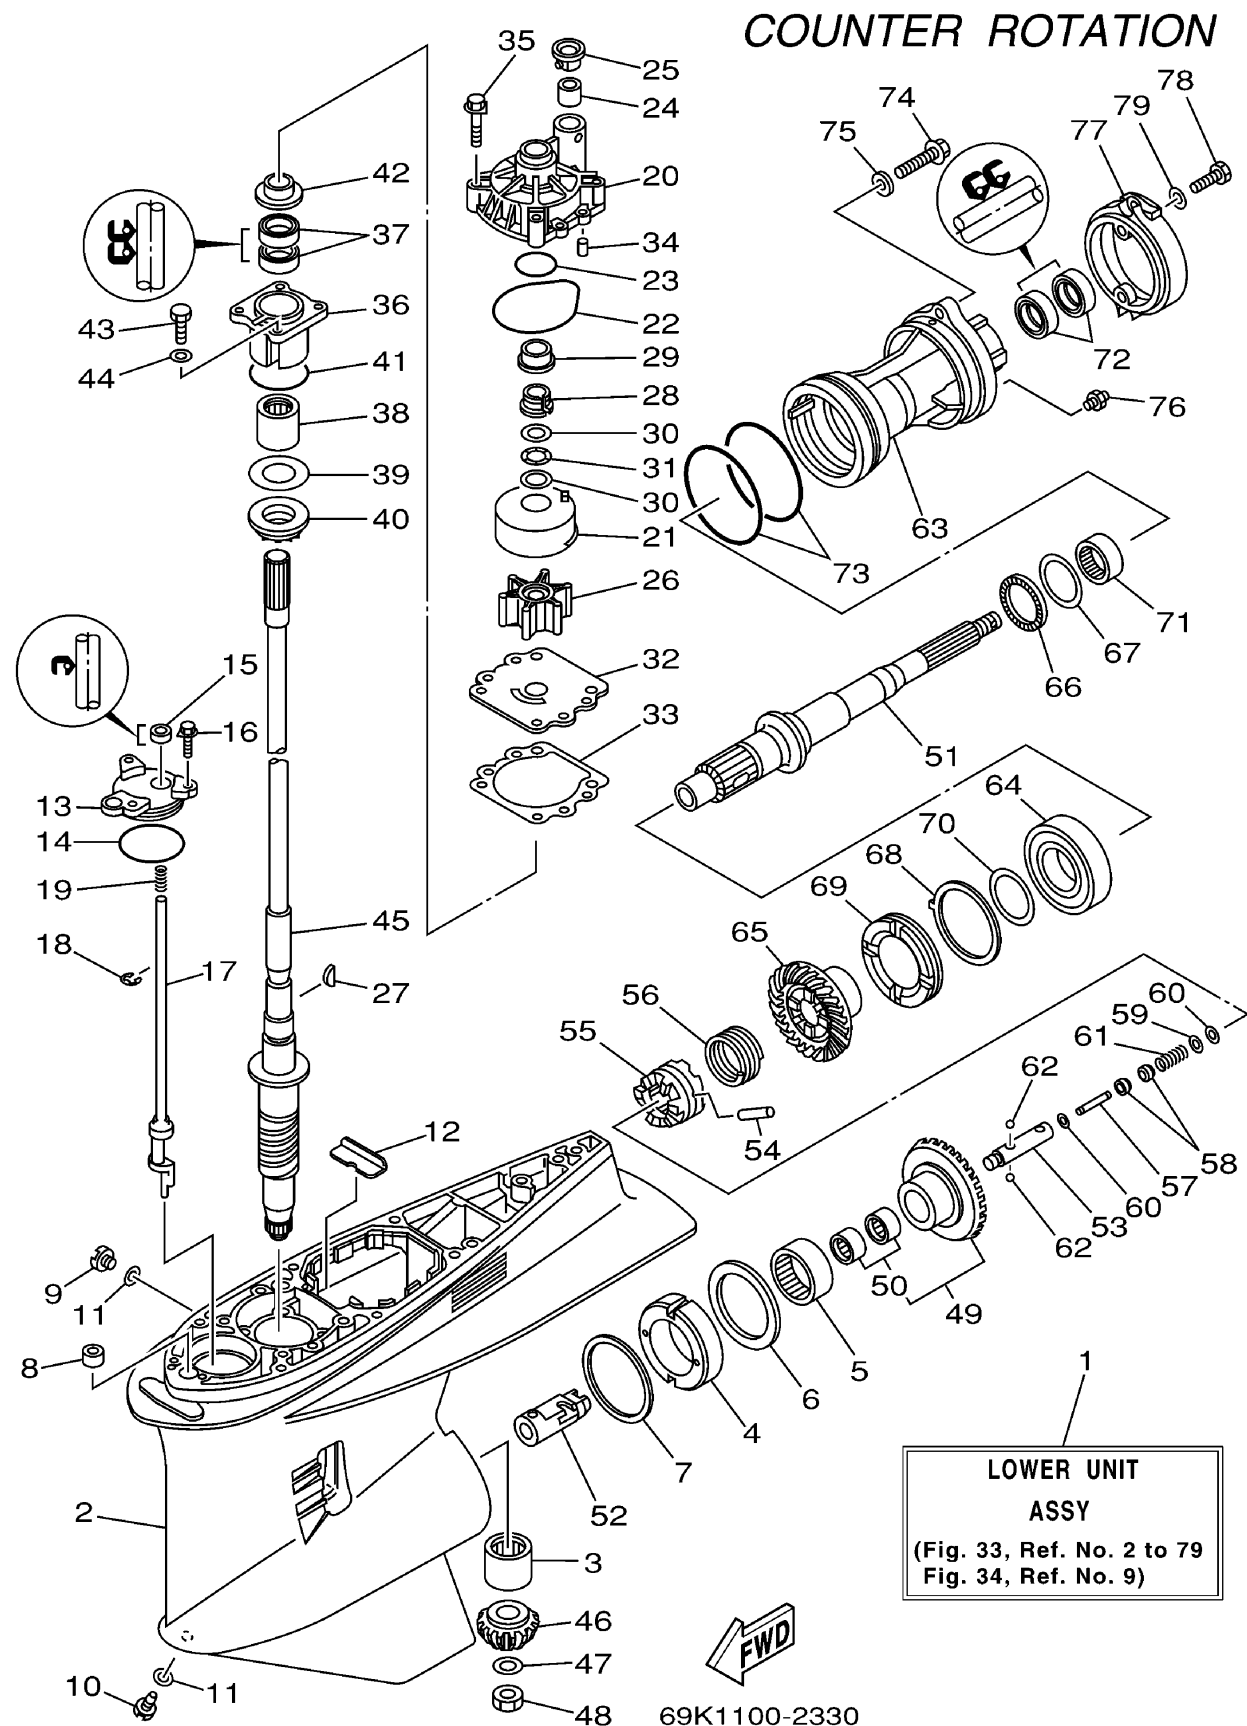

LOWER CASING. DRIVE 3 (LF225)

Ref No.	Part Number	Description	Qty	Remarks
75	90201-08023-00	WASHER, PLATE	2	(69K1)
76	93700-09M00-00	NIPPLE, GREASE	1	(69K1)
77	69J-45361-00-8D	CAP, LOWER CASING	1	(69K1)
78	97095-08020-00	BOLT	2	(69K1)
79	92995-08600-00	WASHER	2	(69K1)

f225txra_f225tura_lf225txra_lf225tura

G12