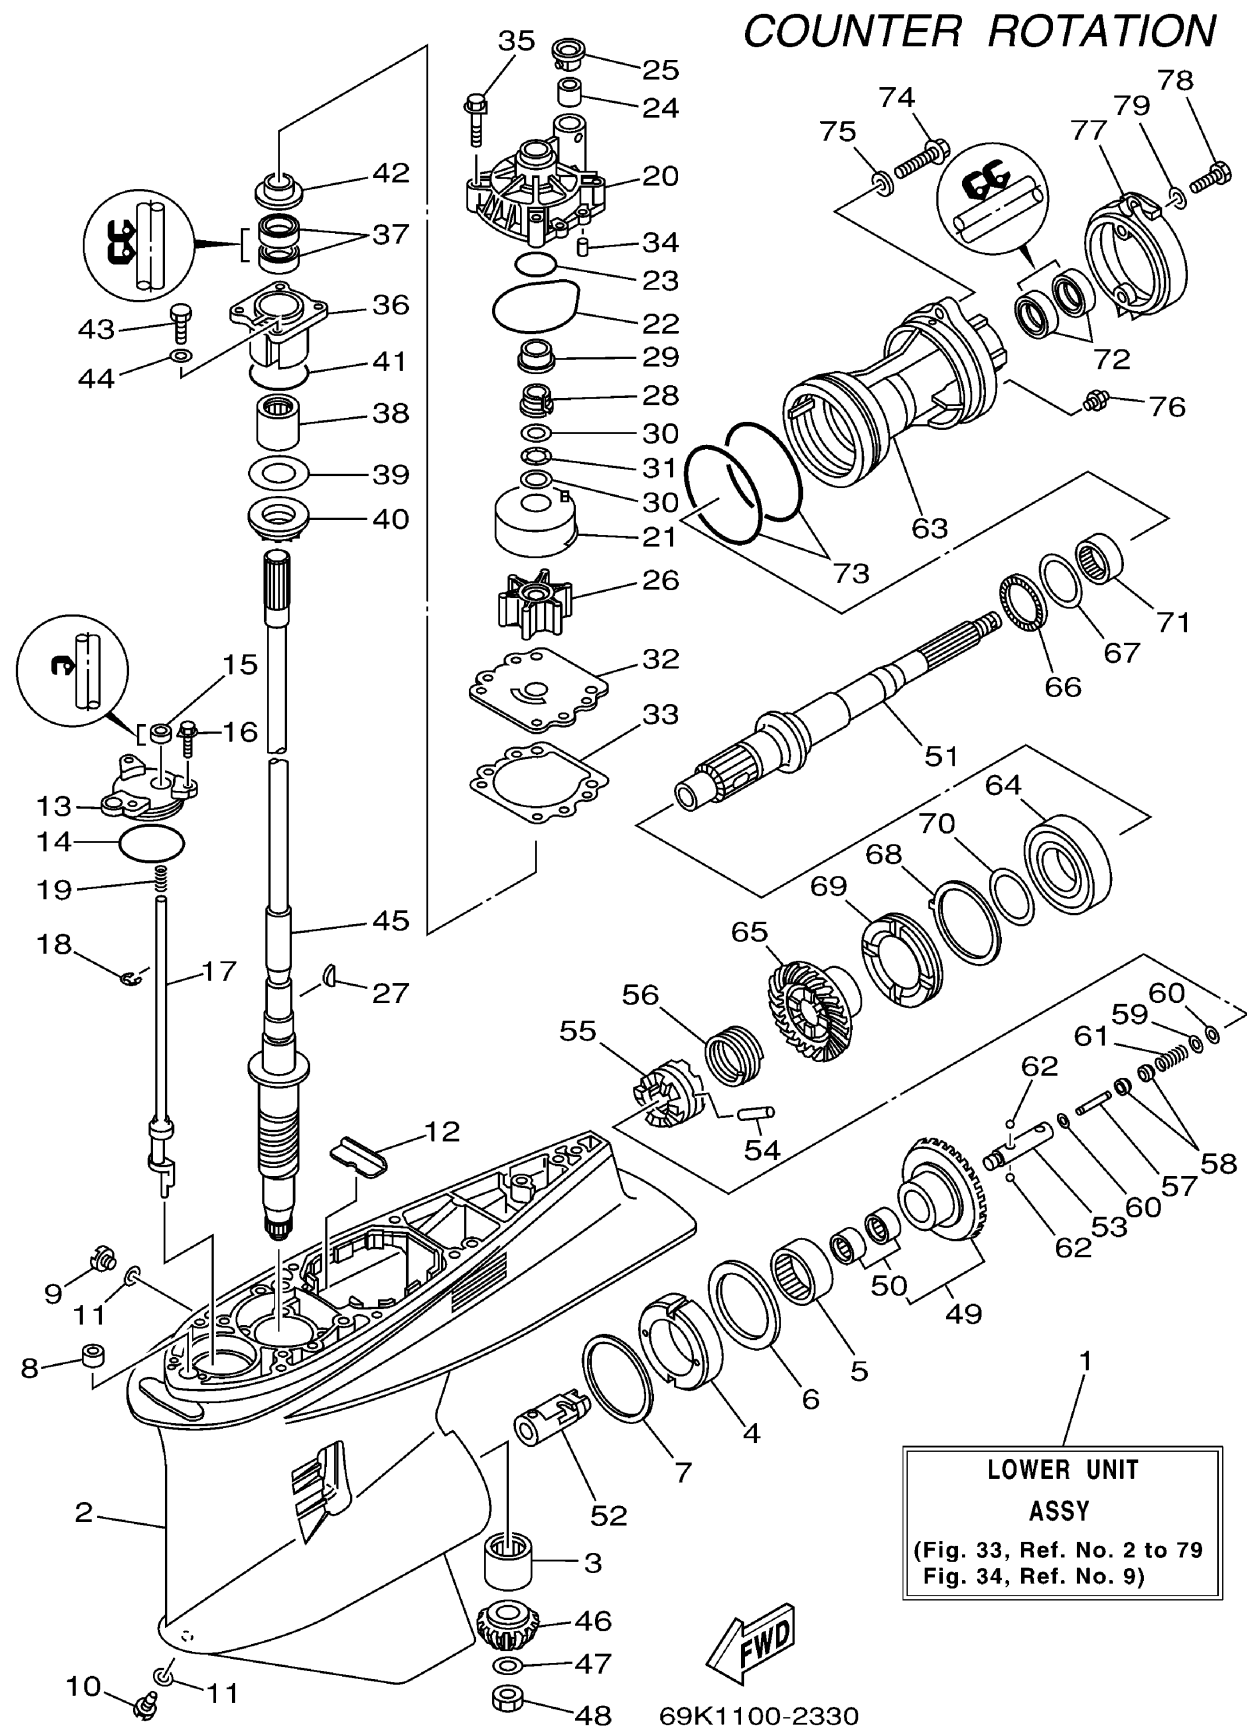

f225txra_f225tura_lf225txra_lf225tura

LOWER CASING. DRIVE 3 (LF225)

Ref No.	Part Number	Description	Qty	Remarks
34	93606-12019-00	PIN, DOWEL	2	(69K1)
35	90119-08M14-00	BOLT, WITH WASHER	4	(69K1)
36	61A-45331-00-94	HOUSING, BEARING	1	(69K1)
37	93101-28M16-00	OIL SEAL	2	(69K1)
38	93317-330U2-00	BEARING	1	(69K1)
39	61A-45587-00-10	SHIM (T:0.10MM)	1	UR (69K1)
39	61A-45587-00-12	SHIM (T:0.12MM)	1	UR (69K1)
39	61A-45587-00-15	SHIM (T:0.15MM)	1	UR (69K1)
39	61A-45587-00-18	SHIM (T:0.18MM)	1	UR (69K1)
39	61A-45587-00-30	SHIM (T:0.30MM)	1	UR (69K1)
39	61A-45587-00-40	SHIM (T:0.40MM)	1	UR (69K1)
39	61A-45587-00-50	SHIM (T:0.50MM)	1	UR (69K1)
40	93341-930U9-00	BEARING	1	(69K1)
41	93210-55M14-00	.O-RING	1	(69K1)
42	6E5-45344-00-00	COVER, OIL SEAL	1	(69K1)
43	97095-08025-00	BOLT	4	(69K1)
44	92995-08600-00	WASHER	4	(69K1)
45	61A-45501-30-00	DRIVE SHAFT COMP.	1	UR U (69K1)
45	69J-45501-00-00	DRIVE SHAFT COMP.	1	UR X (69K1)
46	69J-45551-00-00	PINION (15T)	1	(69K1)

CONTINUED ON NEXT FRAME >