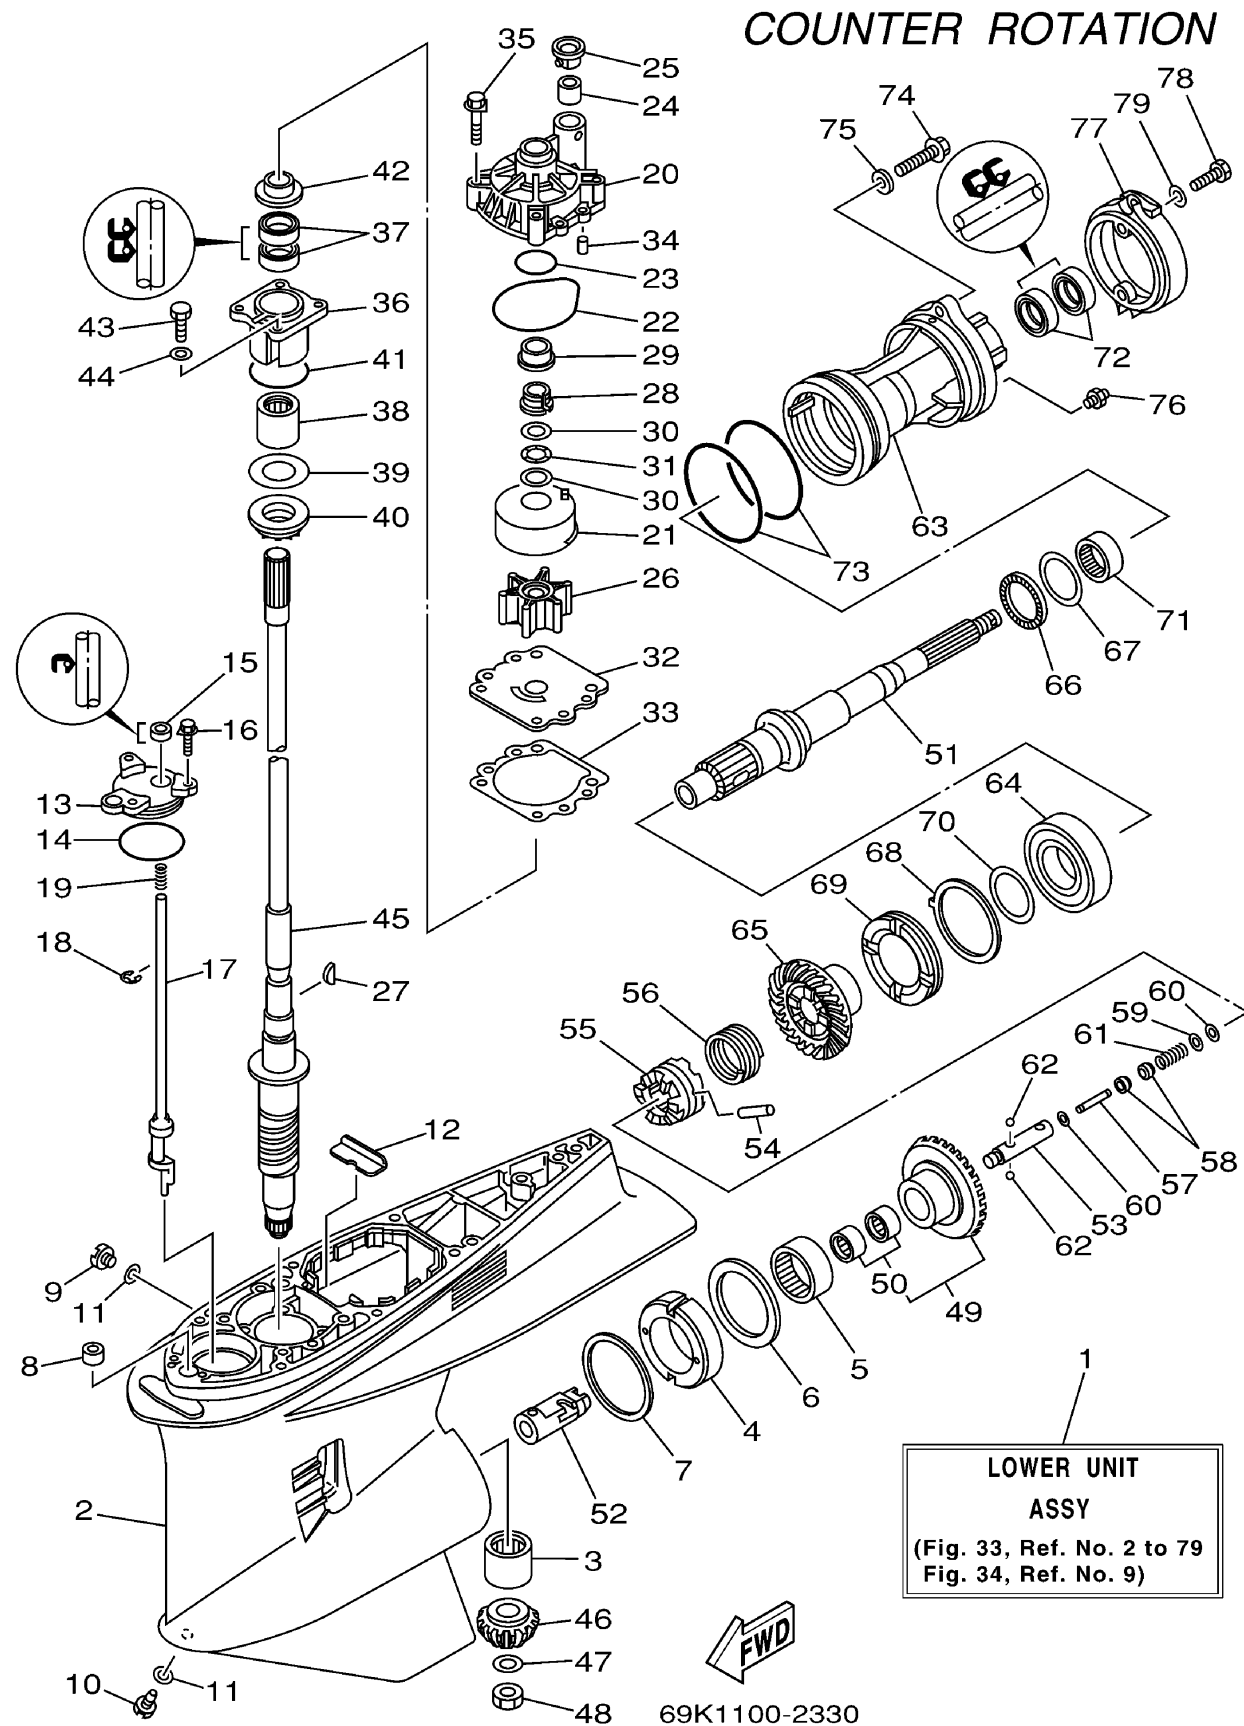

CONTINUED ON NEXT FRAME >

f225txra_f225tura_lf225txra_lf225tura

69K1100-2330

G7

COUNTER ROTATION

LOWER UNIT
ASSY
(Fig. 33, Ref. No. 2 to 79
Fig. 34, Ref. No. 9)

LOWER CASING. DRIVE 3 (LF225)

Ref No.	Part Number	Description	Qty	Remarks
14	93210-64488-00	.O-RING	1	(69K1)
15	93106-09014-00	.OIL SEAL	1	(69K1)
16	90119-06M10-00	BOLT, WITH WASHER	3	(69K1)
17	69K-44150-00-00	SHIFT CAM ASSY	1	(69K1)
18	93430-08006-00	CIRCLIP	1	(69K1)
19	90501-11M10-00	SPRING, COMPRESSION	1	(69K1)
20	61A-44311-01-00	HOUSING, WATER PUMP	1	(69K1)
21	61A-44322-02-00	.INSERT, CARTRIDGE	1	(69K1)
22	93210-86M38-00	.O-RING	1	(69K1)
23	93210-37160-00	.O-RING	1	(69K1)
24	6E5-44365-00-00	.DAMPER, WATER SEAL 1	1	(69K1)
25	6E5-44312-00-00	COVER, WATER PUMP HOUSING	1	(69K1)
26	6E5-44352-01-00	.IMPELLER	1	(69K1)
27	90280-04M05-00	.KEY, WOODRUFF	1	(69K1)
28	61A-45538-00-00	SPACER 1	1	(69K1)
29	61A-45527-00-00	COLLAR, DRIVE SHAFT	1	(69K1)
30	90201-22M01-00	WASHER, PLATE	2	(69K1)
31	90206-22M19-00	WASHER, WAVE	1	(69K1)
32	6G5-44323-00-00	.OUTER PLATE, CARTRIDGE	1	(69K1)
33	6E5-44315-A0-00	.GASKET, WATER PUMP	1	(69K1)