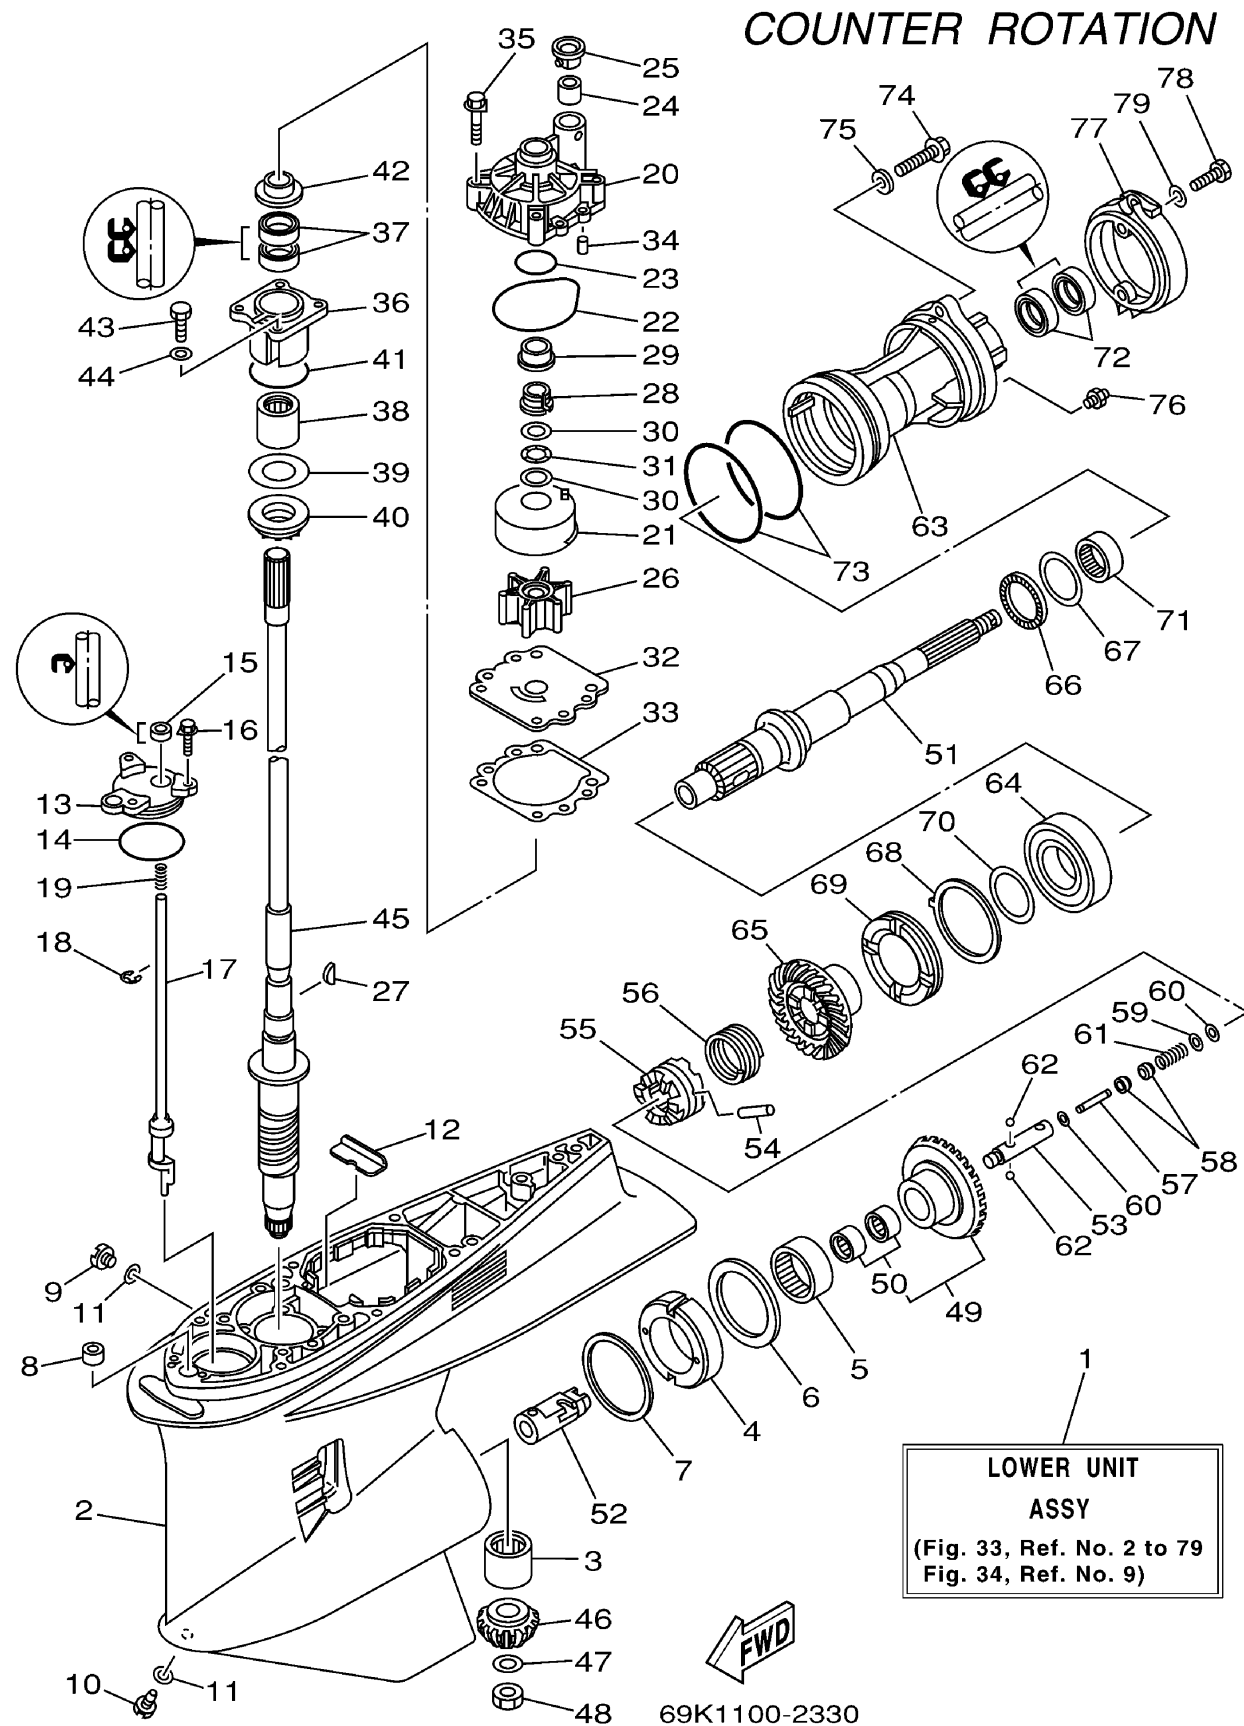

CONTINUED ON NEXT FRAME >

f225txra_f225tura_lf225txra_lf225tura

LOWER CASING. DRIVE 3 (LF225)

Ref No.	Part Number	Description	Qty	Remarks
34	93606-12019-00	PIN, DOWEL	2	(69K1)
35	90119-08M14-00	BOLT, WITH WASHER	4	(69K1)
36	61A-45331-00-94	HOUSING, BEARING	1	(69K1)
37	93101-28M16-00	OIL SEAL	2	(69K1)
38	93317-330U2-00	BEARING	1	(69K1)
39	61A-45587-00-10	SHIM (T:0.10MM)	1	UR (69K1)
39	61A-45587-00-12	SHIM (T:0.12MM)	1	UR (69K1)
39	61A-45587-00-15	SHIM (T:0.15MM)	1	UR (69K1)
39	61A-45587-00-18	SHIM (T:0.18MM)	1	UR (69K1)
39	61A-45587-00-30	SHIM (T:0.30MM)	1	UR (69K1)
39	61A-45587-00-40	SHIM (T:0.40MM)	1	UR (69K1)
39	61A-45587-00-50	SHIM (T:0.50MM)	1	UR (69K1)
40	93341-930U9-00	BEARING	1	(69K1)
41	93210-55M14-00	.O-RING	1	(69K1)
42	6E5-45344-00-00	COVER, OIL SEAL	1	(69K1)
43	97095-08025-00	BOLT	4	(69K1)
44	92995-08600-00	WASHER	4	(69K1)
45	61A-45501-30-00	DRIVE SHAFT COMP.	1	UR U (69K1)
45	69J-45501-00-00	DRIVE SHAFT COMP.	1	UR X (69K1)
46	69J-45551-00-00	PINION (15T)	1	(69K1)

CONTINUED ON NEXT FRAME >

f225txra_f225tura_lf225txra_lf225tura

LOWER CASING. DRIVE 3 (LF225)

Ref No.	Part Number	Description	Qty	Remarks
47	90201-16M00-00	WASHER, PLATE	1	(69K1)
48	90170-16M19-00	NUT	1	(69K1)
49	69K-45560-00-00	GEAR 1 (30T)	1	(69K1)
50	93317-428U7-00	. . BEARING	2	(69K1)
51	69K-45611-00-00	SHAFT, PROPELLER	1	(69K1)
52	69K-45641-00-00	SHIFTER	1	(69K1)
53	61A-45634-01-00	SLIDE, SHIFT	1	(69K1)
54	61A-45632-00-00	PIN, CROSS	1	(69K1)
55	69J-45631-00-00	CLUTCH, DOG	1	(69K1)
56	61A-45633-00-00	RING, CROSS PIN	1	(69K1)
57	6H1-45668-00-00	SHAFT, FREE 1	1	(69K1)
58	61A-45635-00-00	PLUNGER, SHIFT	2	(69K1)
59	90201-02M00-00	WASHER, PLATE	1	(69K1)
60	90183-02M03-00	NUT, SPRING	2	(69K1)
61	90501-10M77-00	SPRING, COMPRESSION	1	(69K1)
62	93501-04011-00	BALL	2	(69K1)
63	69K-45332-00-94	HOUSING, BEARING	1	(69K1)
64	93332-00048-00	BEARING	1	(69K1)
65	69K-45571-00-00	GEAR 2 (30T)	1	(69K1)
66	93341-440U5-00	BEARING	1	(69K1)