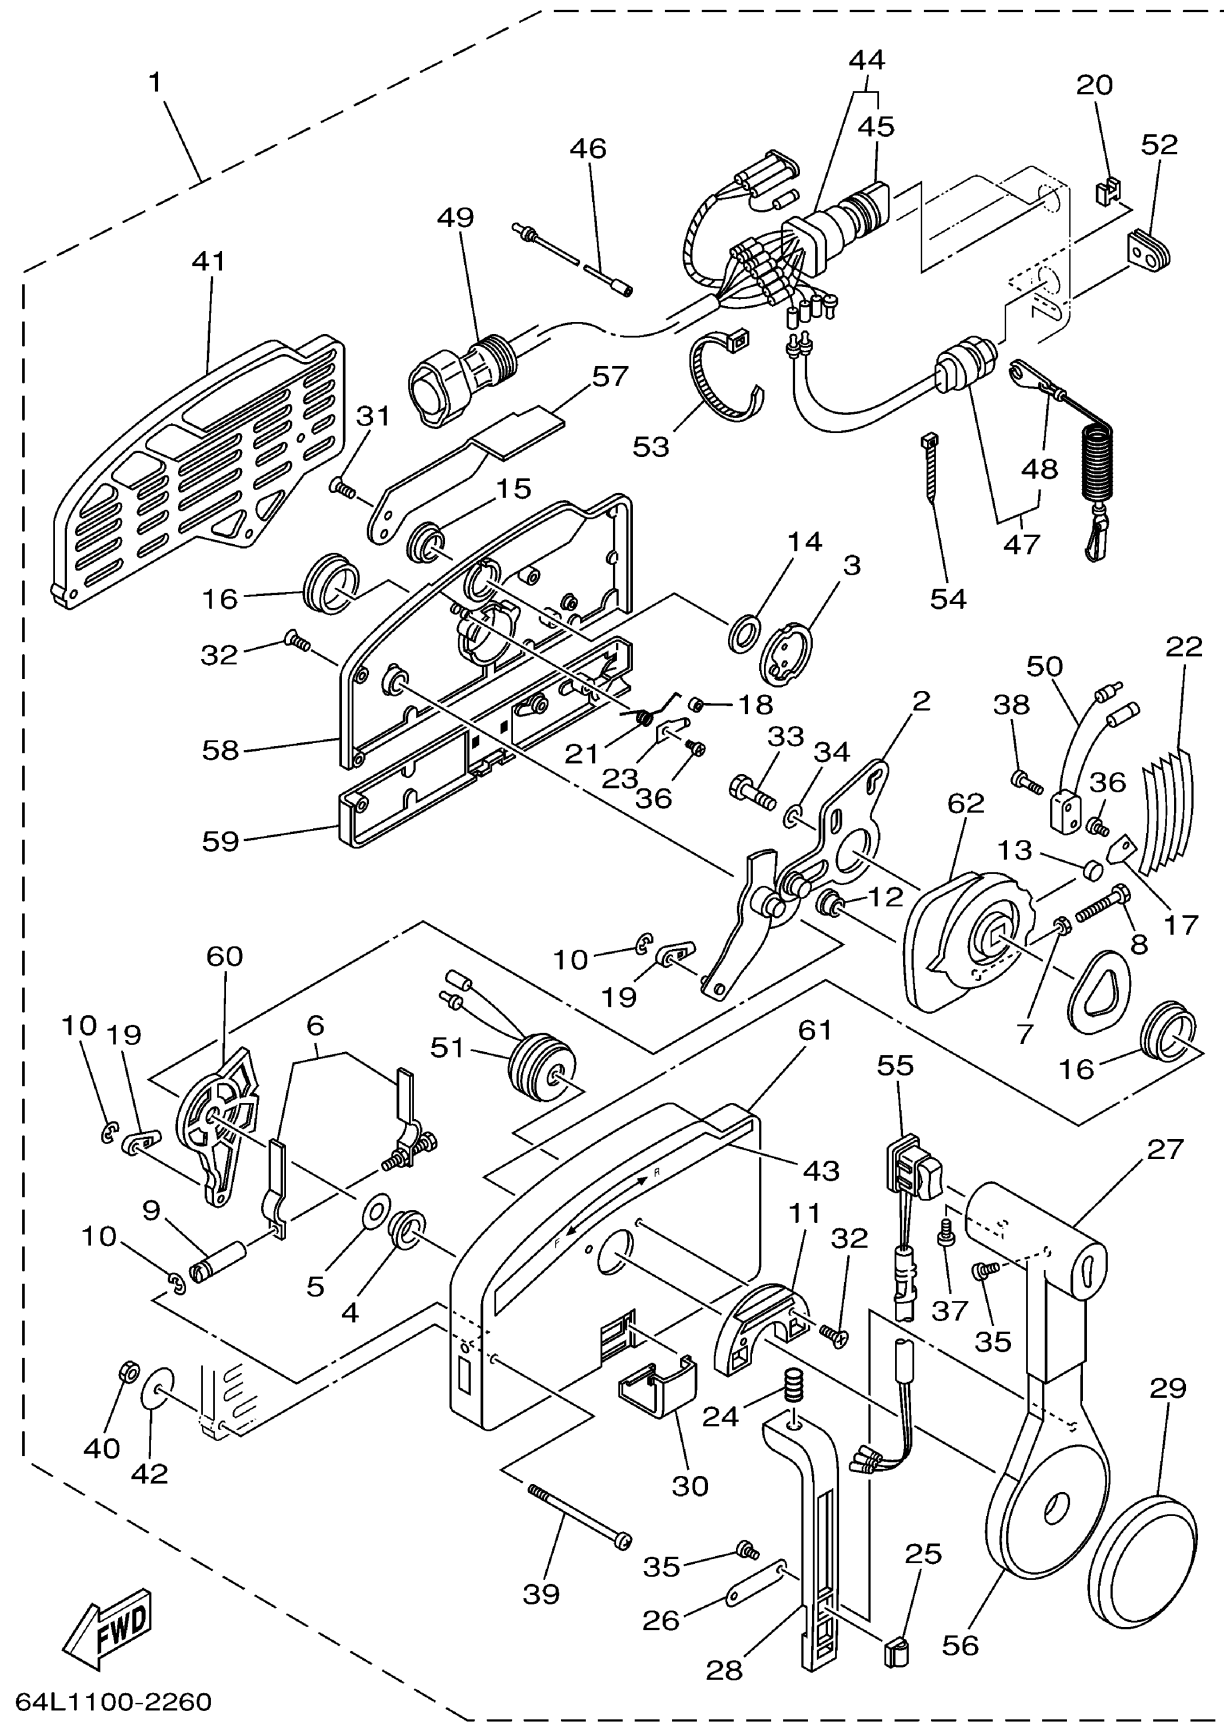

REMOTE CONTROL ASSY 1

Ref No.	Part Number	Description	Qty	Remarks
61	703-48211-01-00	. HOUSING 1	1	(69J1)
62	703-48232-00-00	..GEAR	1	(69J1)

64L1100-2260
f225txra_f225tura_if225txra_if225tura