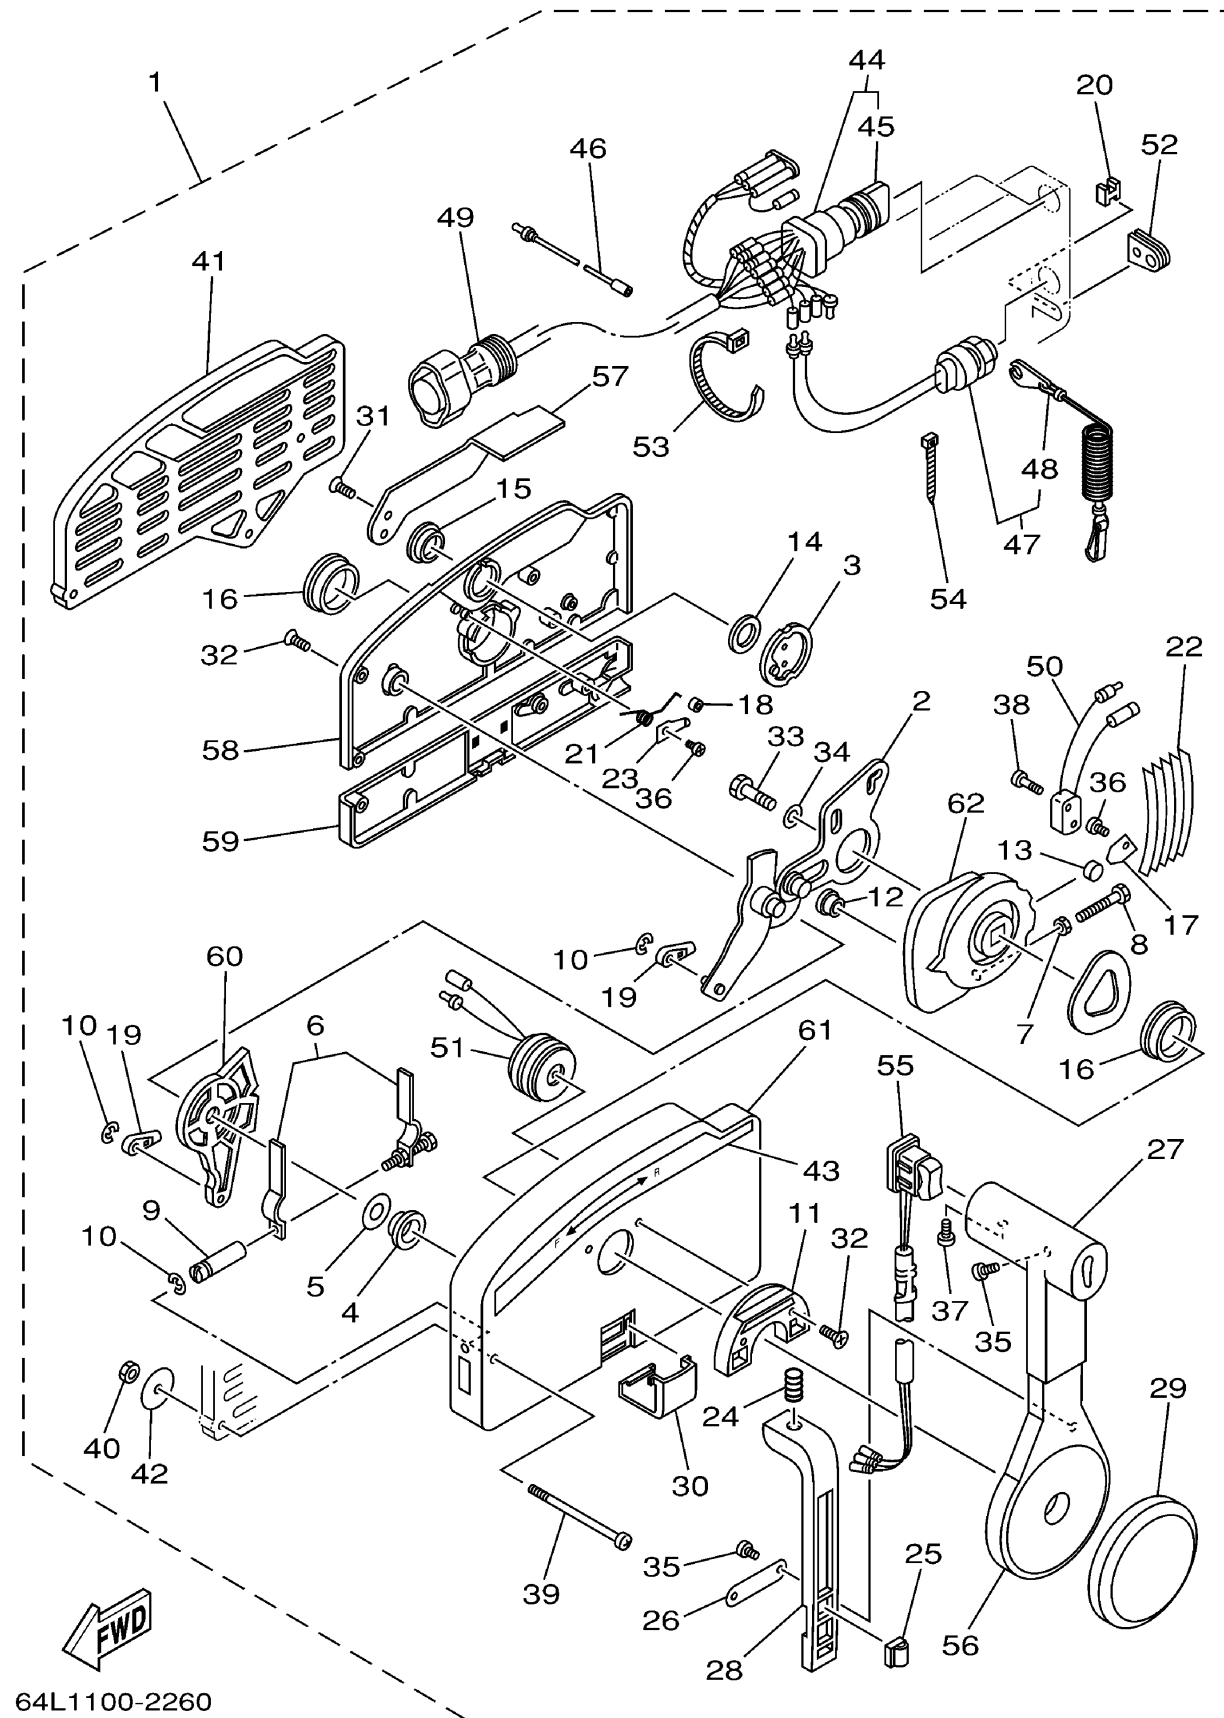

64L1100-2260

f225txra_f225tura_if225txra_if225tura

REMOTE CONTROL ASSY 1

Ref No.	Part Number	Description	Qty	Remarks
41	703-48293-10-00	. SPACER, REMOTE CONTROL	1	SINGLE(69J1)
42	701-48287-00-00	..WASHER	3	(69J1)
43	703-48215-00-00	. GRAPHIC	1	(69J1)
44	703-82510-43-00	..MAIN SWITCH ASSY	1	(69J1)
45	703-82577-00-00	.. CAP, KEY	1	(69J1)
46	703-82531-00-00	. WIRE, LEAD (L70)	1	(69J1)
47	688-82575-01-00	..ENGINE STOP SWITCH ASSY	1	(69J1)
48	682-82556-00-00	...LANYARD, STOP SWITCH	1	(69J1)
49	688-8258A-20-00	. EXTENSION, WIRE HARNESS (4.9M	1	L:5M (10P)(69J1)
50	703-82540-00-00	..NEUTRAL SWITCH ASSY	1	(69J1)
51	703-83383-02-00	. BUZZER	1	(69J1)
52	703-48284-00-00	. GROMMET	1	(69J1)
53	703-82591-00-00	..BAND	1	(69J1)
54	703-82592-00-00	. BAND	1	(69J1)
55	703-82563-02-00	..TRIM & TILT SWITCH ASSY	1	(69J1)
56	703-48221-00-00	. LEVER, CONTROL	1	(69J1)
57	703-48152-00-00	. KNOB, FREE ACCEL.	1	(69J1)
58	703-48212-00-00	. BACK PLATE 1	1	(69J1)
59	703-48213-00-00	. BACK PLATE 2	1	(69J1)
60	703-48271-00-00	..ARM, SHIFT	1	(69J1)

CONTINUED ON NEXT FRAME >