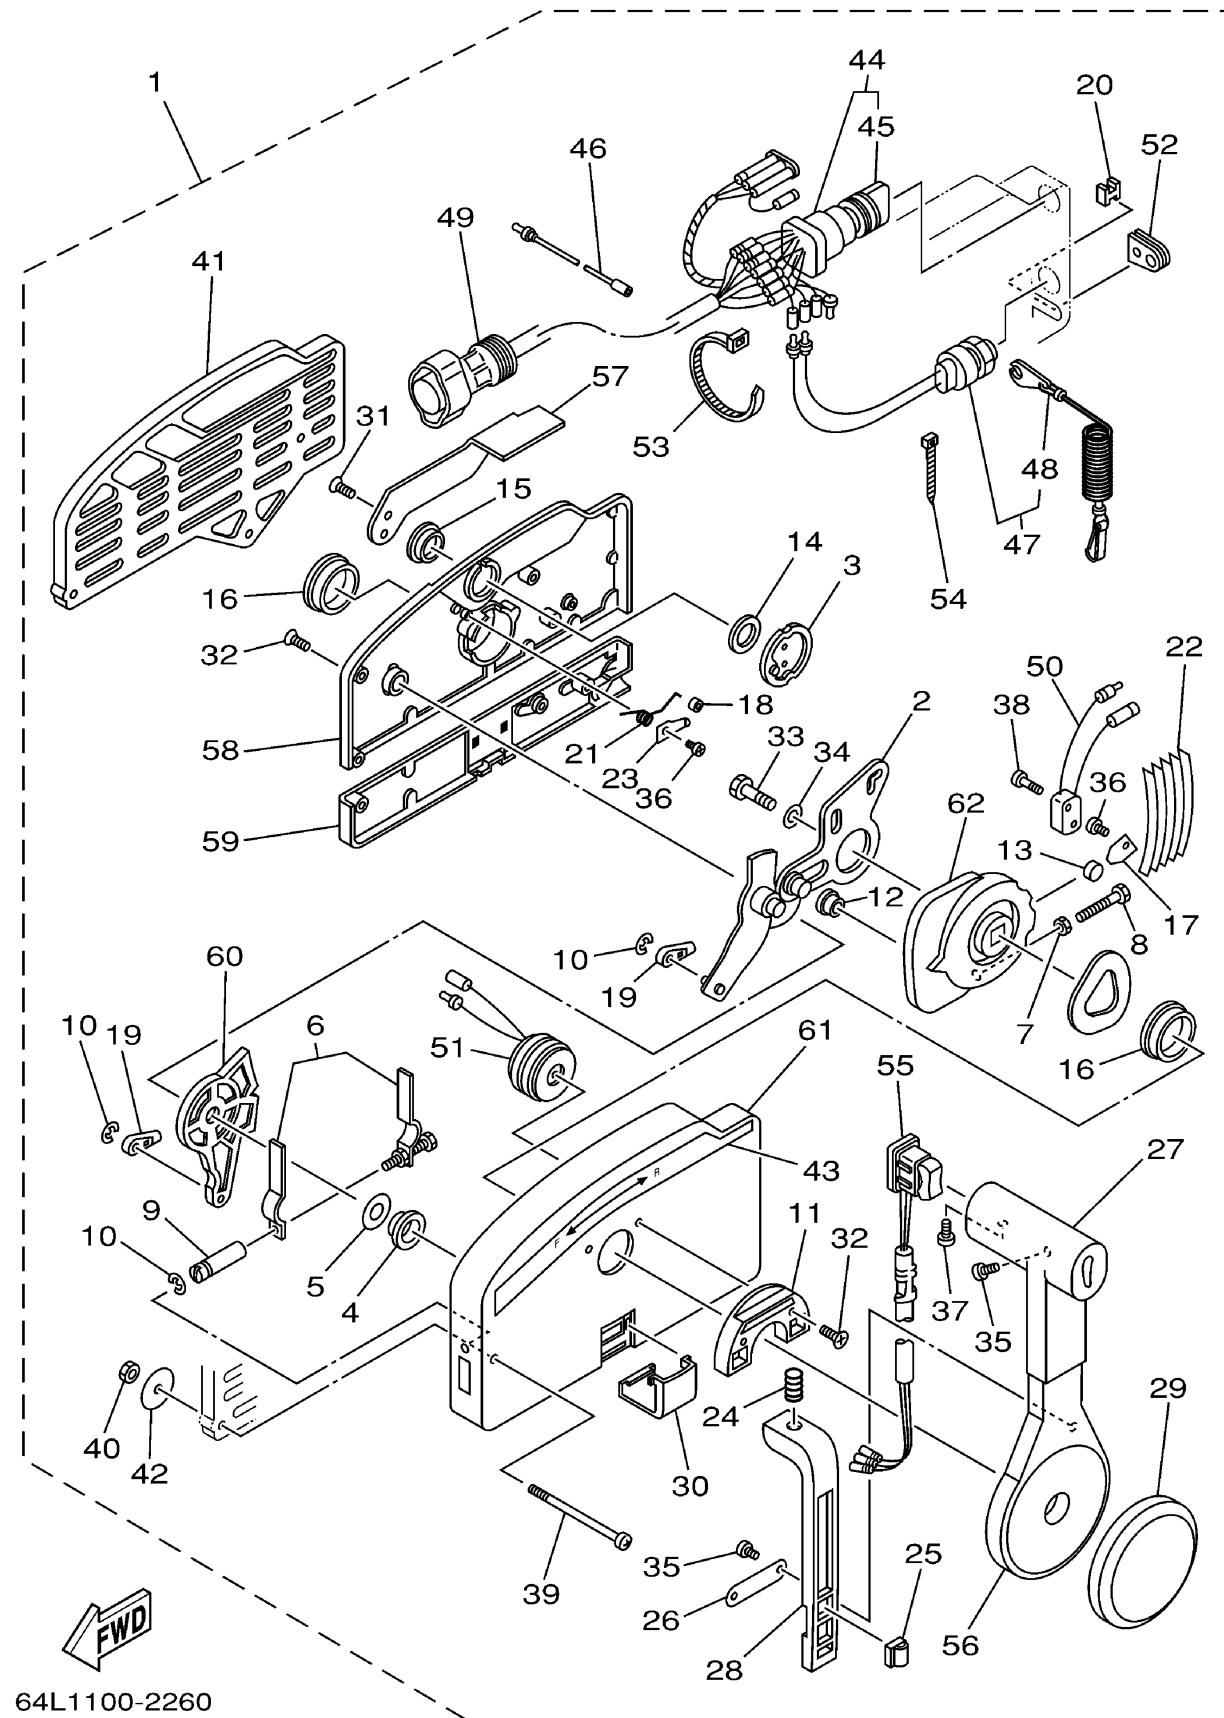

64L1100-2260

f225txra_f225tura_lf225txra_lf225tura

REMOTE CONTROL ASSY 1

Ref No.	Part Number	Description	Qty	Remarks
21	703-48244-00-00	..SPRING, FREE ACCEL.	1	(69J1)
22	703-48238-00-00	..SPRING, DETENT	5	(69J1)
23	703-48246-00-00	..SPACER	1	(69J1)
24	703-48227-00-00	..SPRING, NEUTRAL LOCK	1	(69J1)
25	703-82594-00-00	..CLAMP	1	WITH PT/T SW.(69J1)
26	703-48226-00-00	..PLATE, STOPPER	1	(69J1)
27	703-48222-00-00	..GRIP, CONTROL LEVER	1	SINGLE(69J1)
28	703-48223-00-00	..LOCK, NEUTRAL	1	(69J1)
29	703-48225-00-00	..COVER	1	(69J1)
30	703-48219-00-00	..COVER, LEAD	1	(69J1)
31	703-48281-00-00	..SCREW	2	(69J1)
32	703-48282-00-00	..SCREW	7	(69J1)
33	97380-08030-00	..BOLT	1	(69J1)
34	92990-08600-00	..WASHER, PLATE	1	(69J1)
35	98580-04010-00	..SCREW, PAN HEAD	3	(69J1)
36	98580-04006-00	..SCREW, PAN HEAD	2	(69J1)
37	98580-05010-00	..SCREW, PAN HEAD	1	(69J1)
38	98580-03015-00	..SCREW, PAN HEAD	2	(69J1)
39	703-48291-10-00	..SCREW (M6)	3	(69J1)
40	95380-06600-00	..NUT, HEXAGON	3	(69J1)

CONTINUED ON NEXT FRAME >