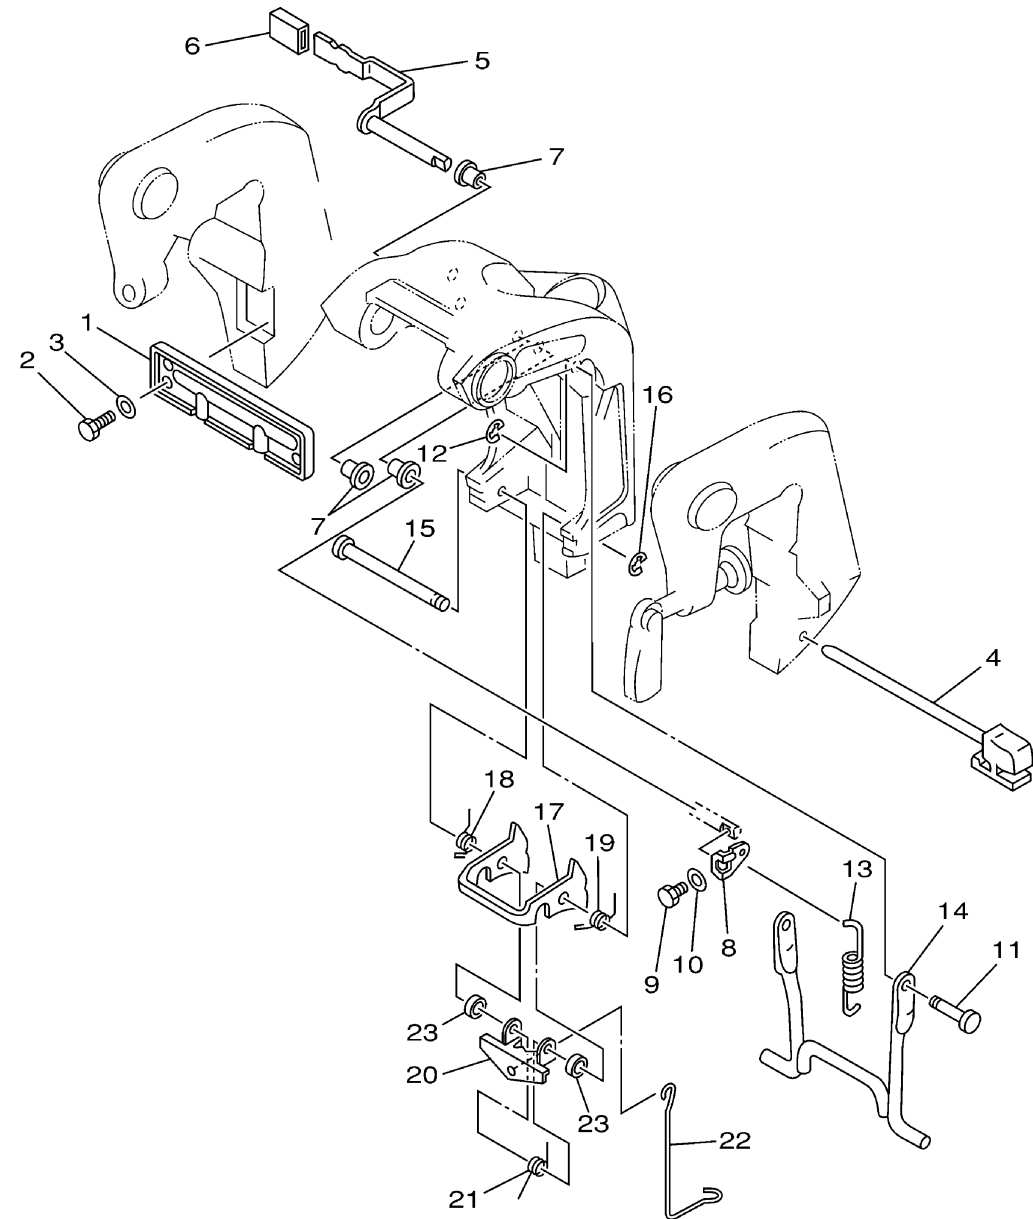

BRACKET 2

Ref No.	Part Number	Description	Qty	Remarks
1	6L2-43165-01-00	PLATE, TILT LOCK	1	
2	97090-06010-00	BOLT	4	
3	92990-06600-00	WASHER, PLATE	4	
4	6L2-43160-00-00	TILT ROD ASSY	1	
5	6L2-43630-01-00	TILT LEVER ASSY	1	
6	682-43318-01-00	COVER	1	
7	90386-08032-00	BUSH	3	
8	6L2-43682-01-00	LEVER, SHALLOW WATER DRIVE 2	1	
9	97095-05010-00	BOLT	1	
10	92995-05600-00	WASHER	1	
11	6L2-43191-01-00	SHAFT, STOPPER	1	
12	99080-05600-00	CIRCLIP	1	
13	90506-20M27-00	SPRING, TENSION	1	
14	6L2-43350-02-00	RECEIVER ASSY	1	
15	6J8-43611-01-00	SHAFT, TILT LOCK	1	
16	99080-05600-00	CIRCLIP	1	
17	6L2-43614-00-00	PLATE, TILT LOCK	1	
18	90508-12M28-00	SPRING, TORSION	1	
19	90508-12M29-00	SPRING, TORSION	1	
20	6L2-43615-00-00	PLATE, TILT LOCK	1	

CONTINUED ON NEXT FRAME >

6L20110-1150

BRACKET 2

Ref No.	Part Number	Description	Qty	Remarks
21	6L2-43657-00-00	SPRING, LOCK	1	
22	6L2-43676-00-00	HOOK	1	
23	6G0-44365-00-00	DAMPER, WATER SEAL	2	

6L20110-1150