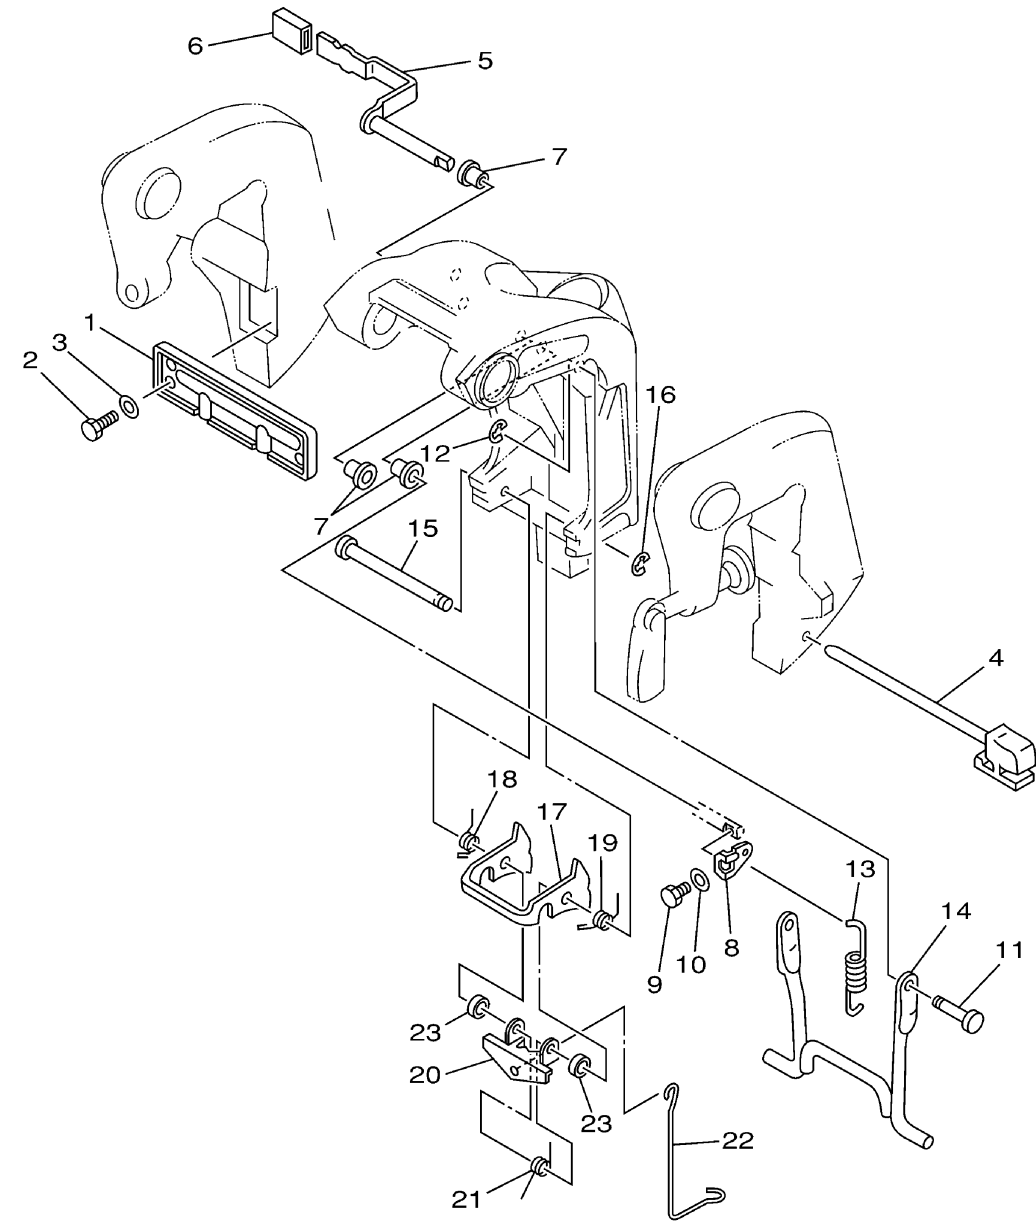

BRACKET 2

Ref No.	Part Number	Description	Qty	Remarks
1	6L2-43165-01-00	PLATE, TILT LOCK	1	
2	97090-06010-00	BOLT	4	
3	92990-06600-00	WASHER, PLATE	4	
4	6L2-43160-00-00	TILT ROD ASSY	1	
5	6L2-43630-01-00	TILT LEVER ASSY	1	
6	682-43318-01-00	COVER	1	
7	90386-08032-00	BUSH	3	
8	6L2-43682-01-00	LEVER, SHALLOW WATER DRIVE 2	1	
9	97095-05010-00	BOLT	1	
10	92995-05600-00	WASHER	1	
11	6L2-43191-01-00	SHAFT, STOPPER	1	
12	99080-05600-00	CIRCLIP	1	
13	90506-20M27-00	SPRING, TENSION	1	
14	6L2-43350-02-00	RECEIVER ASSY	1	
15	6J8-43611-01-00	SHAFT, TILT LOCK	1	
16	99080-05600-00	CIRCLIP	1	
17	6L2-43614-00-00	PLATE, TILT LOCK	1	
18	90508-12M28-00	SPRING, TORSION	1	
19	90508-12M29-00	SPRING, TORSION	1	
20	6L2-43615-00-00	PLATE, TILT LOCK	1	

CONTINUED ON NEXT FRAME >

6L20110-1150

BRACKET 2

Ref No.	Part Number	Description	Qty	Remarks
21	6L2-43657-00-00	SPRING, LOCK	1	
22	6L2-43676-00-00	HOOK	1	
23	6G0-44365-00-00	DAMPER, WATER SEAL	2	

6L20110-1150