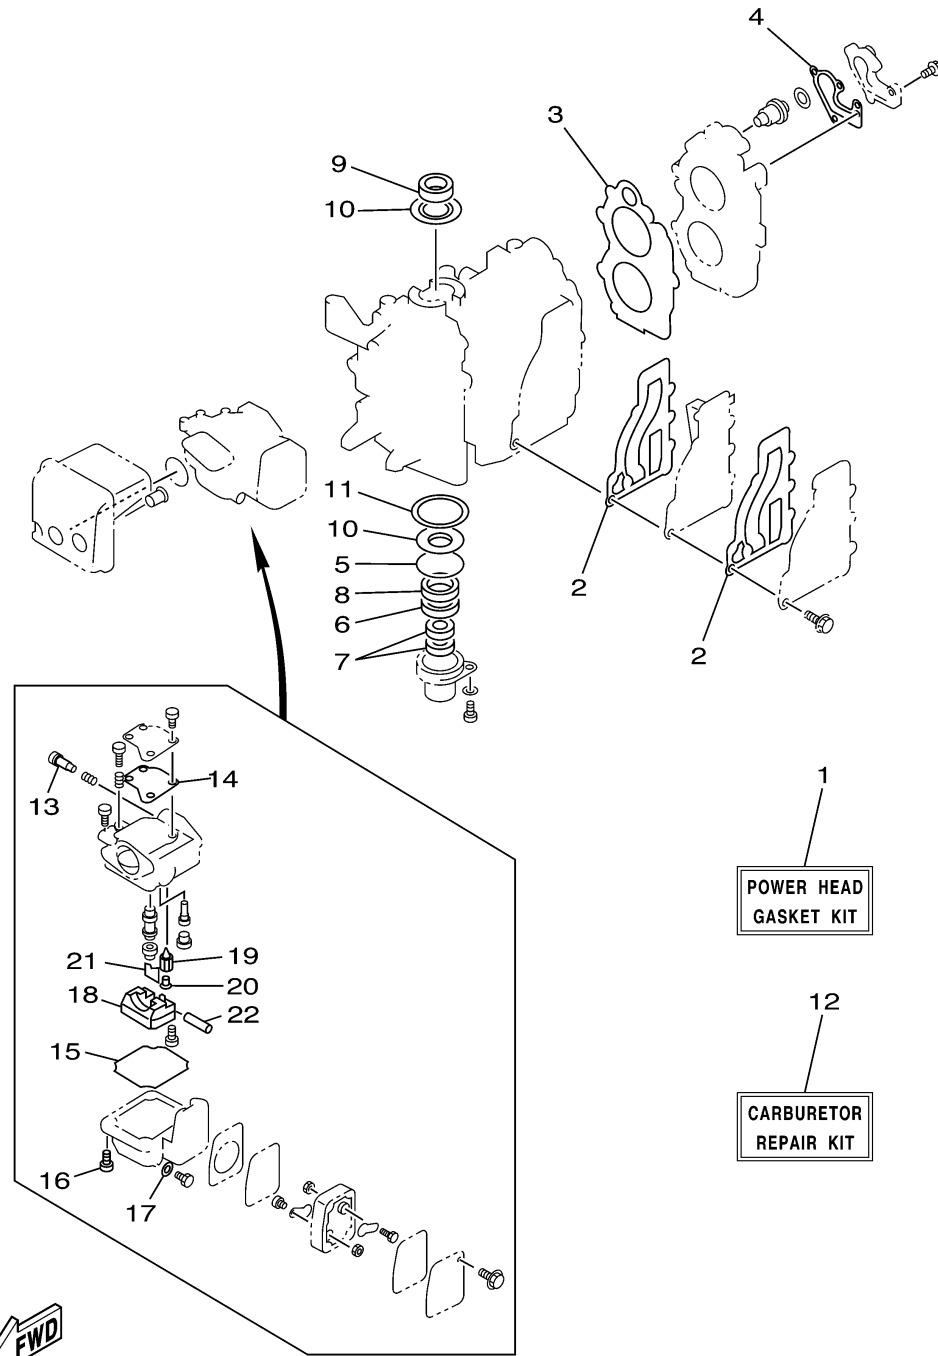

REPAIR KIT 1

Ref No.	Part Number	Description	Qty	Remarks
1	63V-W0001-02-00	POWER HEAD GASKET KIT	1	
2	63V-41112-A0-00	..GASKET, EXHAUST INNER COVER	2	
3	63V-11181-A1-00	..GASKET, CYLINDER HEAD 1	1	
4	682-12414-A1-00	..GASKET, COVER	1	
5	93210-46M16-00	..O-RING	1	
6	93101-25018-00	..OIL SEAL	1	
7	93101-13018-00	..OIL SEAL	2	
8	93102-25M48-00	..OIL SEAL	1	
9	93110-23M00-00	..OIL SEAL	1	
10	63V-11445-00-00	..SPACER	2	
11	90201-46M29-00	..WASHER, PLATE	1	
12	63V-W0093-00-00	CARBURETOR REPAIR KIT	1	
13	679-14923-00-00	..SCREW, PILOT	1	
14	63V-14126-00-00	..GASKET	1	
15	63V-14984-00-00	..GASKET, FLOAT CHAMBER	1	
16	97980-04114-00	..SCREW, WITH WASHER	4	
17	6G1-14398-00-00	..WASHER	1	
18	63V-14985-00-00	..FLOAT	1	
19	6G1-14546-00-00	..VALVE, NEEDLE	1	
20	676-14186-00-00	..PIN, FLOAT	1	

CONTINUED ON NEXT FRAME >

63V2100-3210

REPAIR KIT 1

Ref No.	Part Number	Description	Qty	Remarks
21	663-14159-00-00	..CLIP	1	
22	6H4-14548-00-00	..PIN, FLOAT ARM	1	