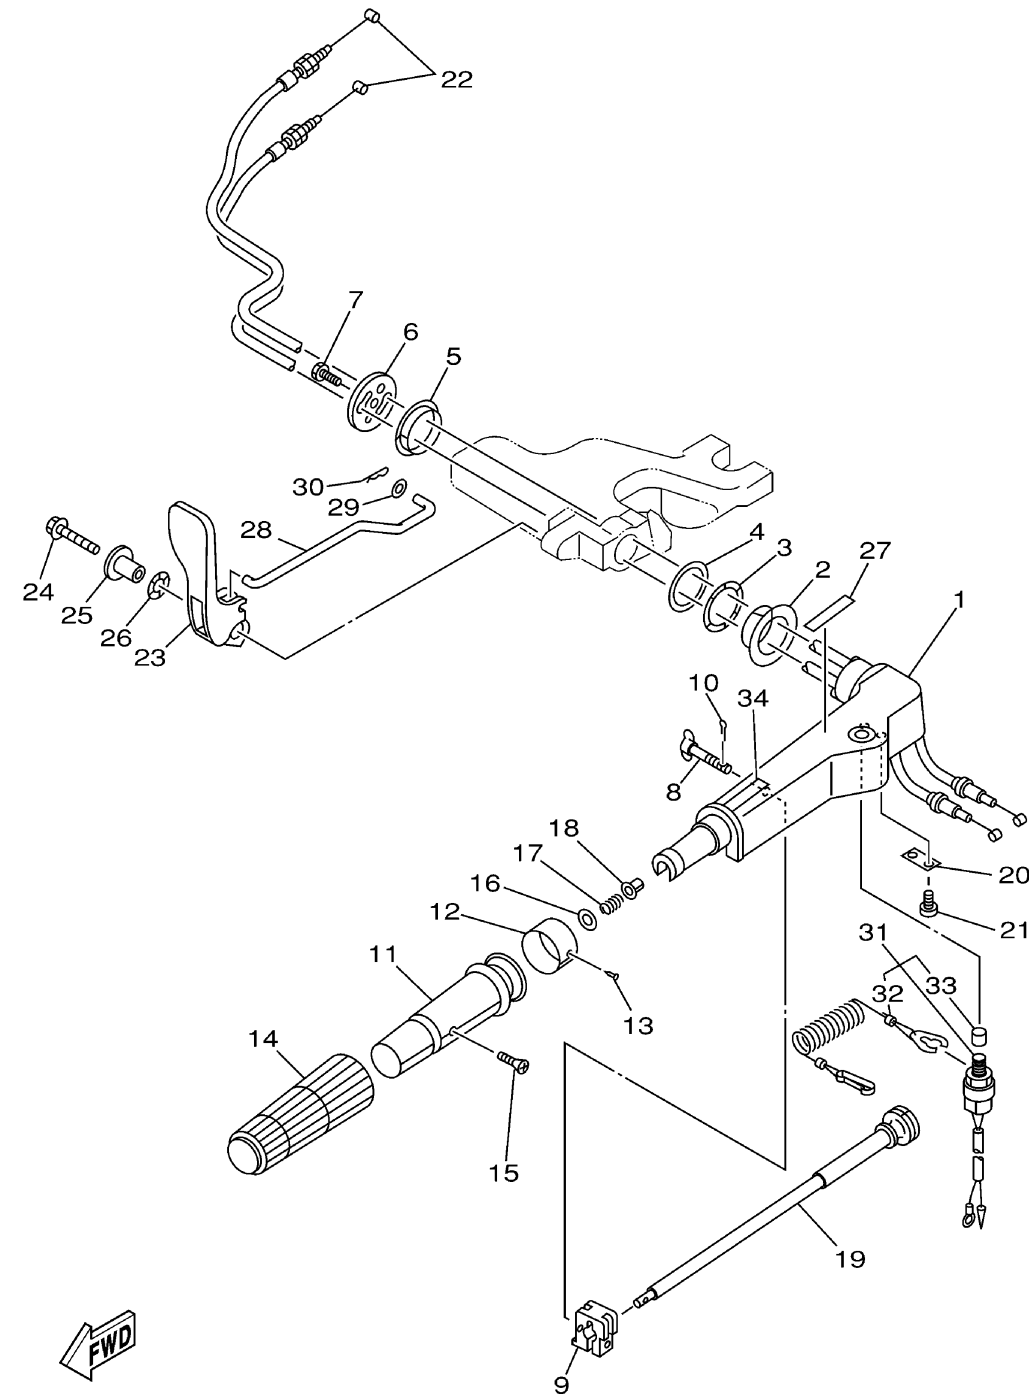

STEERING

Ref No.	Part Number	Description	Qty	Remarks
1	63V-42111-00-4D	HANDLE, STEERING	1	
2	90386-34M97-00	BUSH	1	
3	90206-36M21-00	WASHER, WAVE	1	
4	90202-36M55-00	WASHER, PLATE	1	
5	90386-33M96-00	BUSH	1	
6	6G1-42131-01-00	COVER, HANDLE STEERING	1	
7	97095-06020-00	BOLT	1	
8	6G1-42125-01-00	BOLT, FRICTION ADJUSTING	1	
9	6G1-42126-00-00	FRICTION, STEERING HANDLE GRIP	1	
10	91490-16010-00	PIN. COTTER	1	
11	664-42119-00-00	GRIP, STEERING HANDLE	1	
12	6H2-42137-00-00	INDICATOR, THROTTLE	1	
13	90269-02M09-00	RIVET	1	
14	6G1-42177-00-00	RUBBER, HANDLE	1	
15	90149-05M13-00	SCREW	1	
16	92903-10600-00	WASHER, PLATE	1	
17	90501-23215-00	SPRING, COMPRESSION	1	
18	90386-08032-00	BUSH	1	
19	6G1-42138-01-00	LEVER, THROTTLE	1	
20	6E0-42159-02-00	STAY	1	

CONTINUED ON NEXT FRAME >

STEERING

Ref No.	Part Number	Description	Qty	Remarks
21	97885-05012-00	SCREW, PAN HEAD	2	
22	6L2-26301-00-00	THROTTLE CABLE ASSY	2	
23	63V-44111-02-00	HANDLE, GEAR SHIFT	1	
24	90119-06M05-00	BOLT, WITH WASHER	1	
25	90387-06M86-00	.COLLAR	1	
26	90206-15M18-00	WASHER, WAVE	1	
27	6E0-44191-11-00	INDICATOR, SHIFT	1	
28	63V-44124-02-00	LINK, SHIFT ROD	1	
29	90202-06009-00	WASHER, PLATE	1	
30	90468-18008-00	CLIP	1	
31	65W-82575-01-00	ENGINE STOP SWITCH ASSY	1	
32	682-82556-00-00	.LANYARD, STOP SWITCH	1	
33	689-8257Y-00-00	.CAP	1	
34	6E0-83627-41-00	LABEL, CAUTION 7	1	