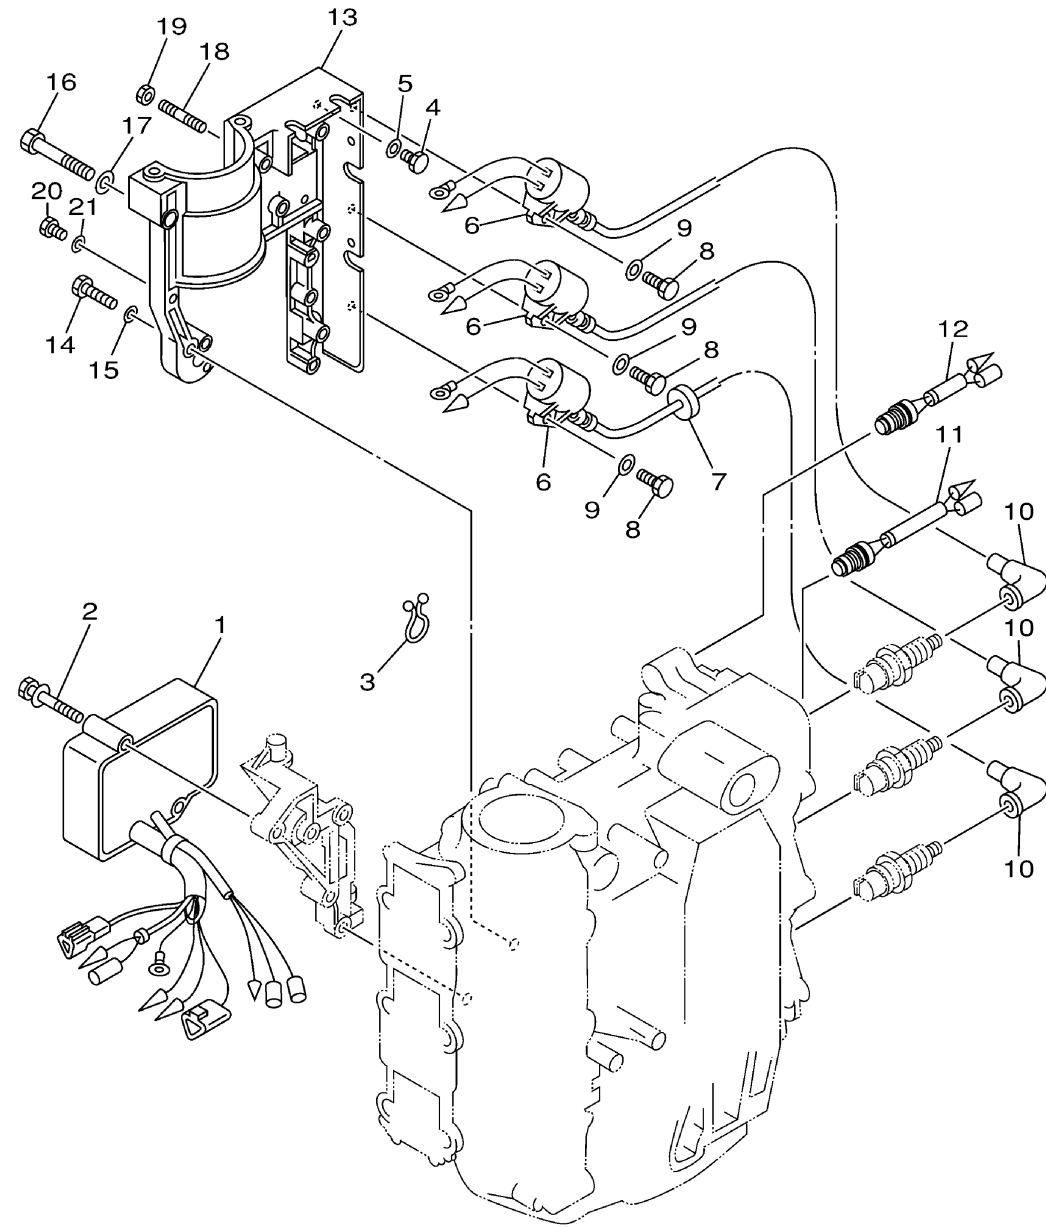

# ELECTRICAL 1

  
63D4110-2090

Ref No.	Part Number	Description	Qty	Remarks
1	63D-85540-03-00	C.D.I. UNIT ASSY	1	
2	90119-06M51-00	BOLT, WITH WASHER	2	
3	90464-15M11-00	CLAMP	1	
4	97095-06014-00	BOLT	1	
5	92995-06600-00	WASHER	1	
6	6H5-85570-00-00	IGNITION COIL ASSY	3	
7	90480-25161-00	GROMMET	1	
8	97095-06020-00	BOLT	3	
9	92995-06600-00	WASHER	3	
10	663-82370-01-00	PLUG CAP ASSY	3	
11	689-82560-00-00	THERMO SWITCH ASSY	1	
12	6H4-82560-00-00	THERMO SWITCH ASSY	1	
13	6H4-81822-02-98	BRACKET, STARTING MOTOR	1	
14	97095-06030-00	BOLT	4	
15	92995-06600-00	WASHER	4	
16	97013-08050-00	BOLT	1	
17	92903-08600-00	WASHER, PLATE	1	
18	95670-06640-00	BOLT, STUD	1	
19	90179-06M24-00	NUT	1	
20	97095-06014-00	BOLT	2	

# ELECTRICAL 1

Ref No.	Part Number	Description	Qty	Remarks
21	92995-06600-00	WASHER	2	

63D4110-2090