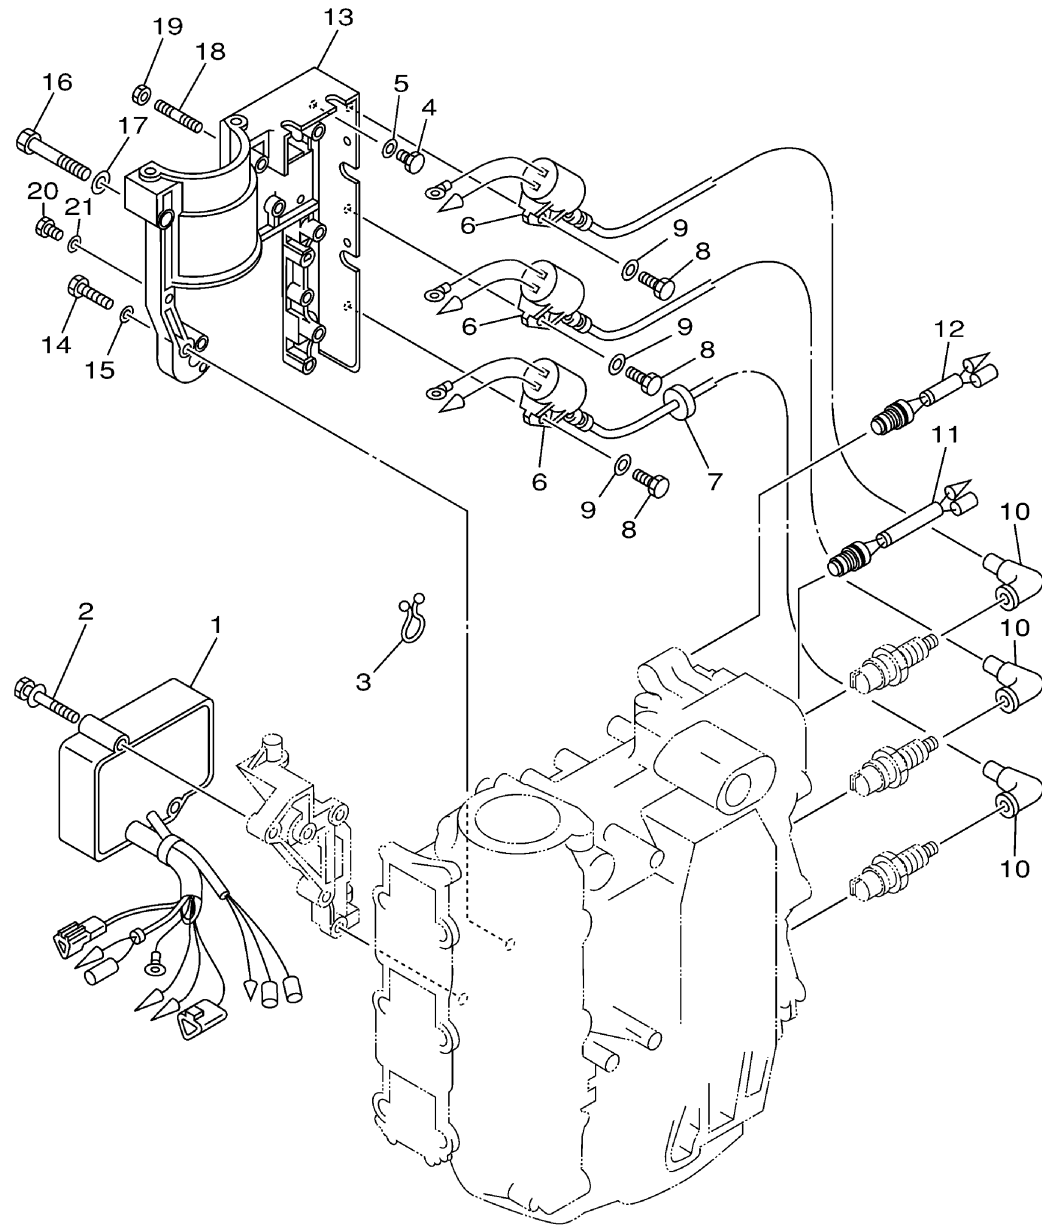

# ELECTRICAL 1

  
63D4110-2090

Ref No.	Part Number	Description	Qty	Remarks
1	63D-85540-03-00	C.D.I. UNIT ASSY	1	
2	90119-06M51-00	BOLT, WITH WASHER	2	
3	90464-15M11-00	CLAMP	1	
4	97095-06014-00	BOLT	1	
5	92995-06600-00	WASHER	1	
6	6H5-85570-00-00	IGNITION COIL ASSY	3	
7	90480-25161-00	GROMMET	1	
8	97095-06020-00	BOLT	3	
9	92995-06600-00	WASHER	3	
10	663-82370-01-00	PLUG CAP ASSY	3	
11	689-82560-00-00	THERMO SWITCH ASSY	1	
12	6H4-82560-00-00	THERMO SWITCH ASSY	1	
13	6H4-81822-02-98	BRACKET, STARTING MOTOR	1	
14	97095-06030-00	BOLT	4	
15	92995-06600-00	WASHER	4	
16	97013-08050-00	BOLT	1	
17	92903-08600-00	WASHER, PLATE	1	
18	95670-06640-00	BOLT, STUD	1	
19	90179-06M24-00	NUT	1	
20	97095-06014-00	BOLT	2	

# ELECTRICAL 1

Ref No.	Part Number	Description	Qty	Remarks
21	92995-06600-00	WASHER	2	

63D4110-2090