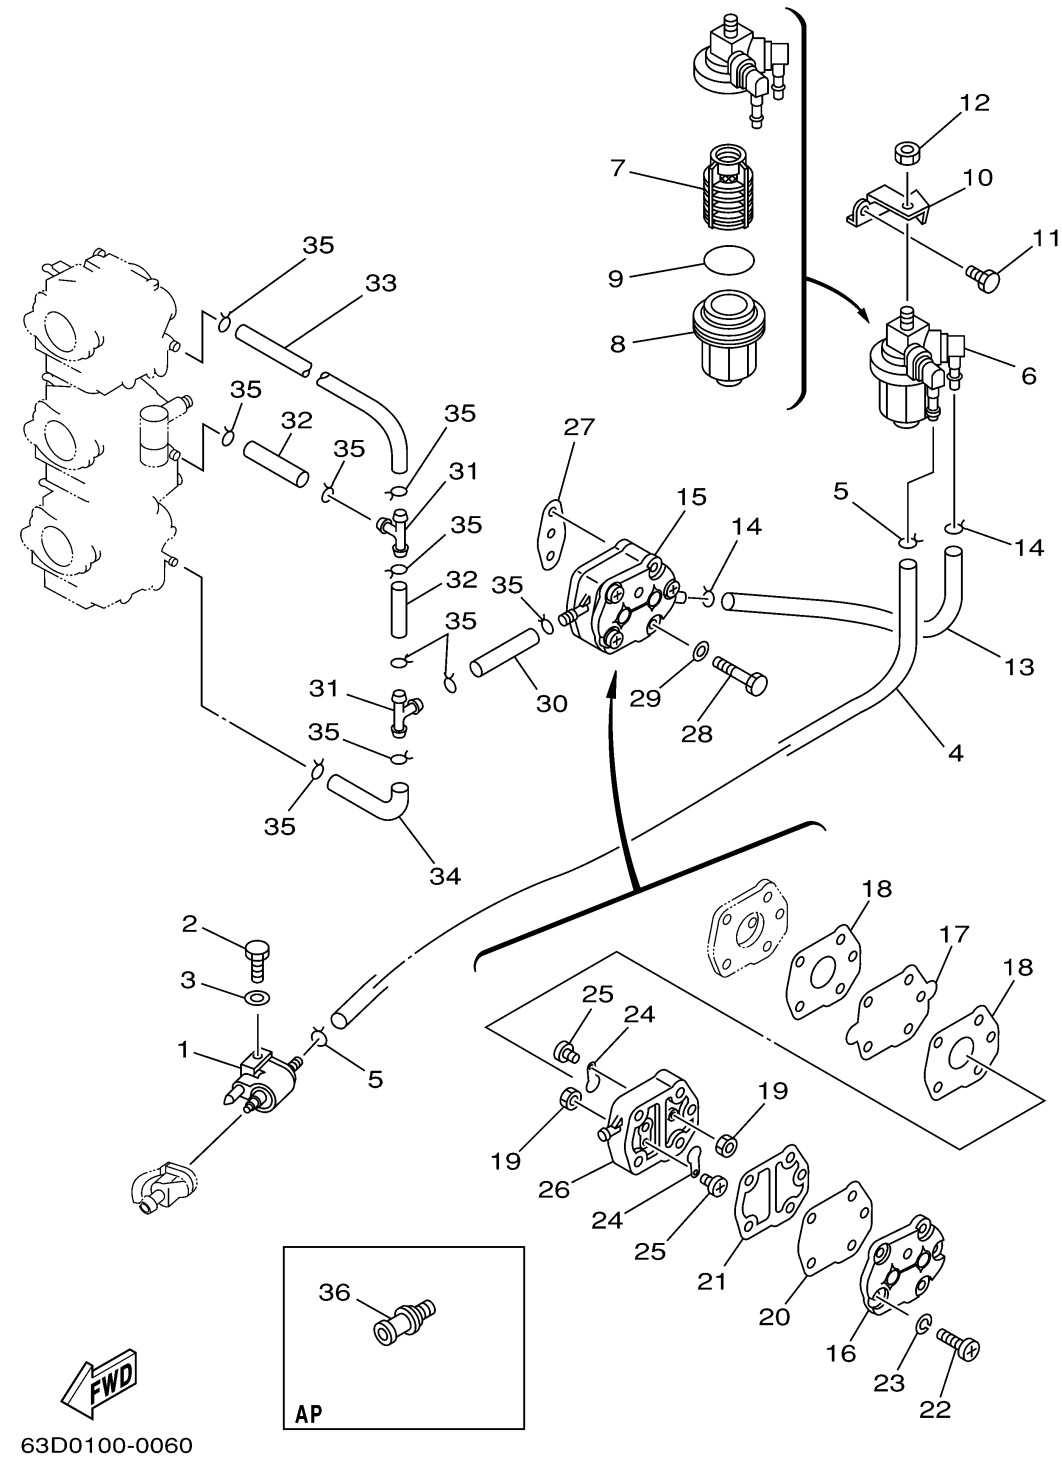

FUEL 1

Ref No.	Part Number	Description	Qty	Remarks
1	6G1-24304-02-00	FUEL PIPE JOINT COMP. 1	1	
2	97095-06025-00	BOLT	1	
3	92995-06600-00	WASHER	1	
4	90445-09M37-00	HOSE (L240)	1	
5	90467-08004-00	CLIP	2	
6	61N-24560-00-00	FILTER ASSY	1	
7	61N-24563-00-00	. ELEMENT, FILTER	1	
8	61N-24521-00-00	. .CUP, FILTER	1	
9	93210-32738-00	. .O-RING	1	
10	6H4-24566-02-00	BRACKET, FILTER	1	
11	97013-06014-00	BOLT	1	
12	95380-08600-00	NUT	1	
13	6H4-24314-00-00	PIPE 4	1	
14	90467-08004-00	CLIP	2	
15	692-24410-00-00	FUEL PUMP ASSY	1	
16	6A0-24413-00-00	. .BODY 2	1	
17	692-24411-00-00	. .DIAPHRAGM	1	
18	648-24434-01-00	. GASKET, BODY	2	
19	95380-03600-00	. .NUT	2	
20	663-24411-00-00	. DIAPHRAGM	1	

CONTINUED ON NEXT FRAME >

63D0100-0060

c40tlrb

B1

FUEL 1

Ref No.	Part Number	Description	Qty	Remarks
21	648-24435-02-00	. GASKET, BODY 2	1	
22	98503-05028-00	. SCREW, PAN HEAD	3	
23	92990-05100-00	. WASHER, SPRING	3	
24	6A0-24421-01-00	. VALVE, CHECK	2	
25	6A0-14325-00-00	. .SCREW, PAN HEAD	2	
26	6A0-24412-02-00	. BODY 1	1	
27	650-24431-A0-00	GASKET, FUEL PUMP 1	1	
28	97095-06040-00	.BOLT	2	
29	92995-06600-00	WASHER	2	
30	90445-09063-00	HOSE (L80)	1	
31	688-24378-00-00	PIPE, JOINT 3	2	
32	90445-09057-00	HOSE (L43)	2	
33	6H4-24313-00-00	PIPE 3	1	
34	6H4-24312-00-00	PIPE 2	1	
35	90467-08004-00	CLIP	10	
36	6E0-28193-00-94	PLUG, WATER CHECK	1	AP D:12.5MM