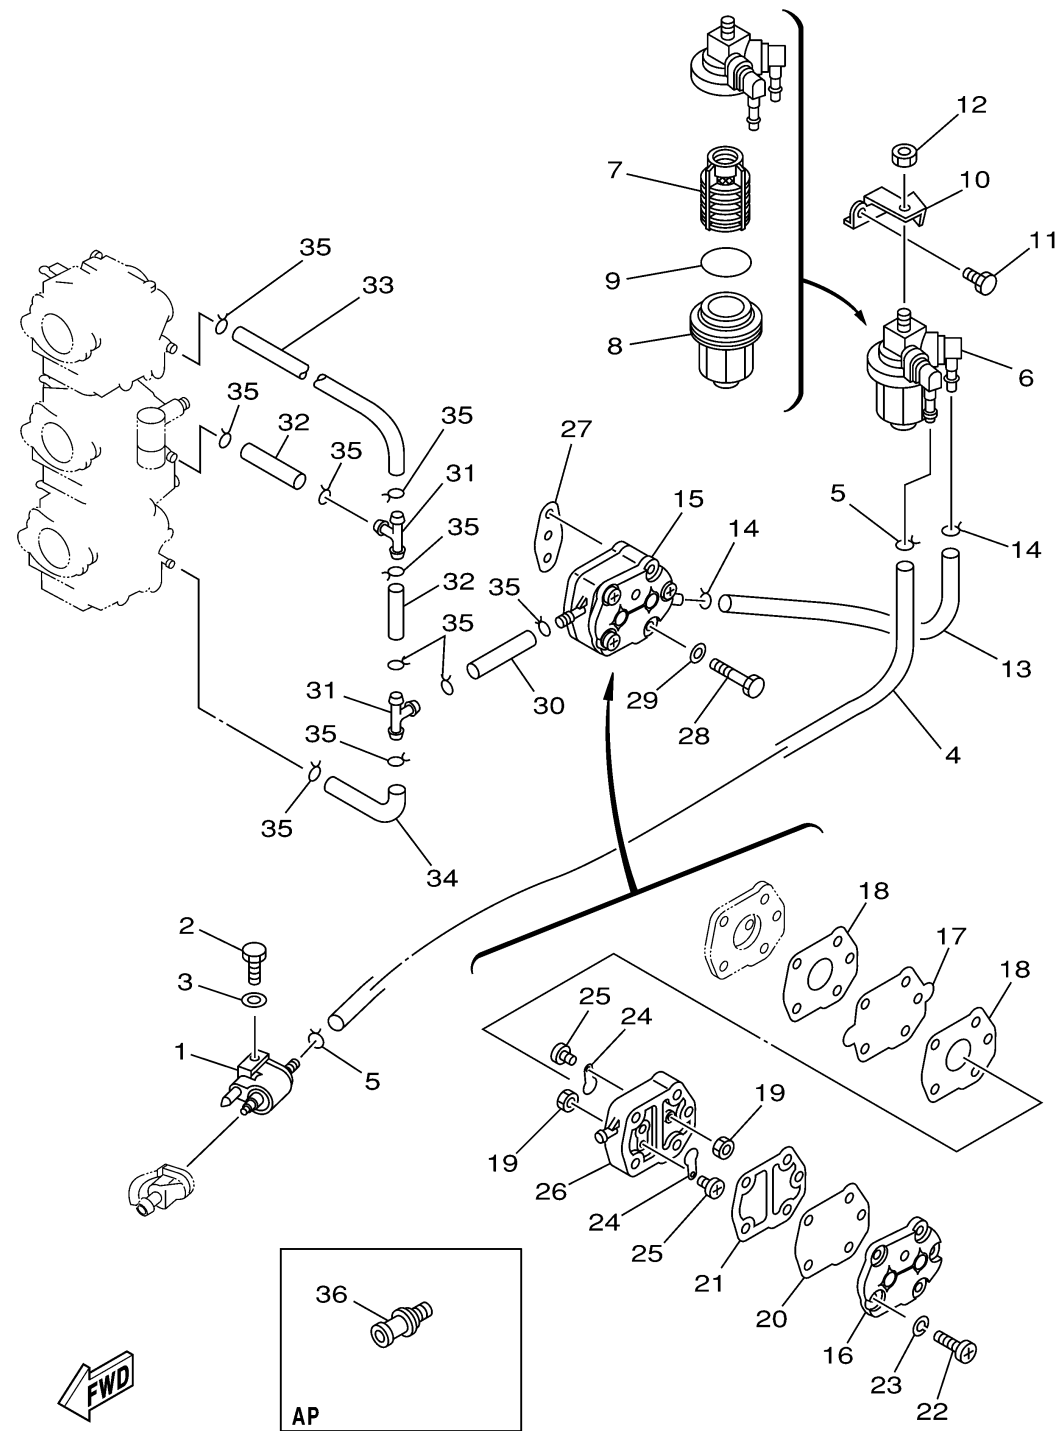

FUEL 1

Ref No.	Part Number	Description	Qty	Remarks
1	6G1-24304-02-00	FUEL PIPE JOINT COMP. 1	1	
2	97095-06025-00	BOLT	1	
3	92995-06600-00	WASHER	1	
4	90445-09M37-00	HOSE (L240)	1	
5	90467-08004-00	CLIP	2	
6	61N-24560-00-00	FILTER ASSY	1	
7	61N-24563-00-00	. ELEMENT, FILTER	1	
8	61N-24521-00-00	. .CUP, FILTER	1	
9	93210-32738-00	. .O-RING	1	
10	6H4-24566-02-00	BRACKET, FILTER	1	
11	97013-06014-00	BOLT	1	
12	95380-08600-00	NUT	1	
13	6H4-24314-00-00	PIPE 4	1	
14	90467-08004-00	CLIP	2	
15	692-24410-00-00	FUEL PUMP ASSY	1	
16	6A0-24413-00-00	. .BODY 2	1	
17	692-24411-00-00	. .DIAPHRAGM	1	
18	648-24434-01-00	. GASKET, BODY	2	
19	95380-03600-00	. .NUT	2	
20	663-24411-00-00	. DIAPHRAGM	1	

CONTINUED ON NEXT FRAME >

63D0100-0060

c40tlrb

B1

FUEL 1

Ref No.	Part Number	Description	Qty	Remarks
21	648-24435-02-00	. GASKET, BODY 2	1	
22	98503-05028-00	. SCREW, PAN HEAD	3	
23	92990-05100-00	. WASHER, SPRING	3	
24	6A0-24421-01-00	. VALVE, CHECK	2	
25	6A0-14325-00-00	. .SCREW, PAN HEAD	2	
26	6A0-24412-02-00	. BODY 1	1	
27	650-24431-A0-00	GASKET, FUEL PUMP 1	1	
28	97095-06040-00	.BOLT	2	
29	92995-06600-00	WASHER	2	
30	90445-09063-00	HOSE (L80)	1	
31	688-24378-00-00	PIPE, JOINT 3	2	
32	90445-09057-00	HOSE (L43)	2	
33	6H4-24313-00-00	PIPE 3	1	
34	6H4-24312-00-00	PIPE 2	1	
35	90467-08004-00	CLIP	10	
36	6E0-28193-00-94	PLUG, WATER CHECK	1	AP D:12.5MM