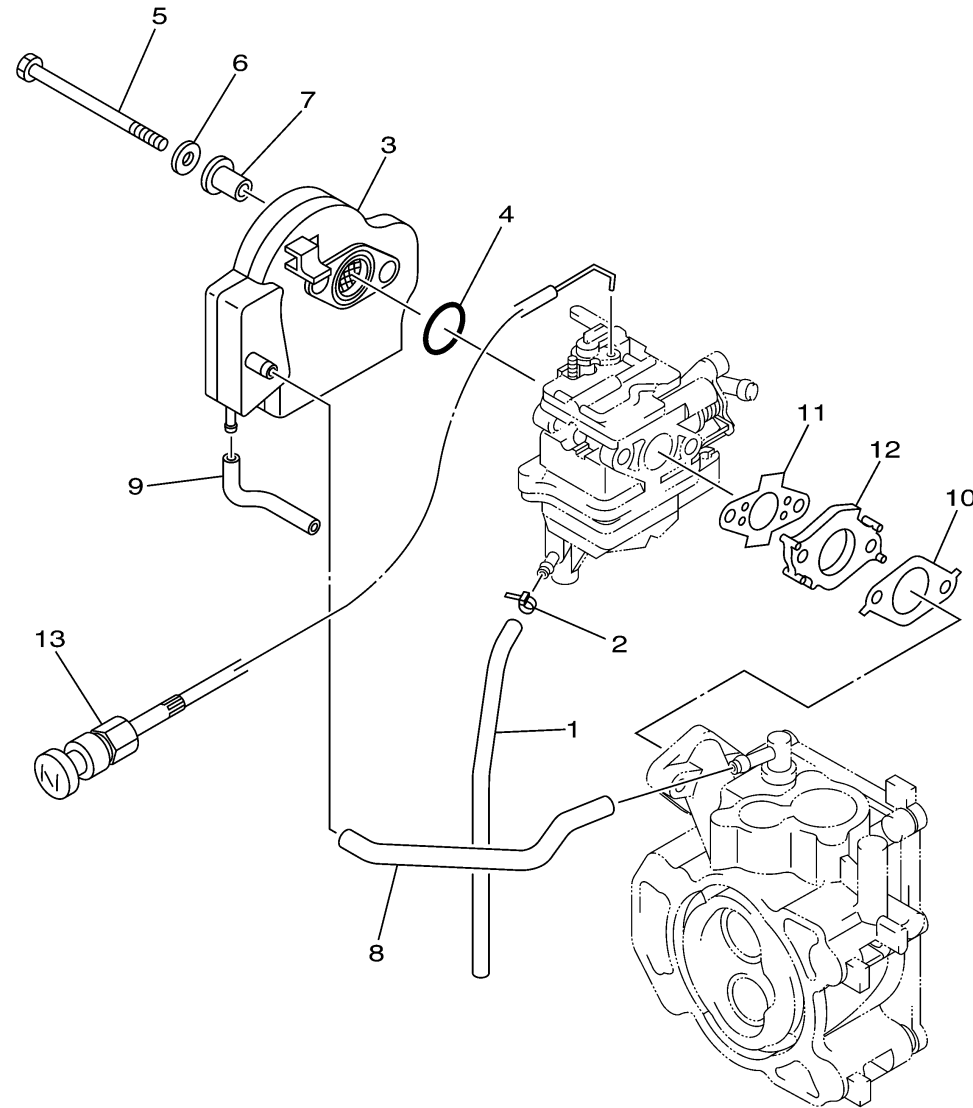

INTAKE

Ref No.	Part Number	Description	Qty	Remarks
1	69M-E4148-00-00	PIPE	1	
2	90465-11M10-00	CLAMP	1	
3	69M-14440-00-00	SILENCER ASSY, INTAKE	1	
4	93210-20M65-00	.O-RING	1	
5	97095-06075-00	BOLT	2	
6	92995-06600-00	WASHER	2	
7	90387-063Y3-00	COLLAR	2	
8	69M-E2483-00-00	PIPE 3	1	
9	90445-07805-00	HOSE (L70)	1	
10	69M-E3645-A0-00	.GASKET, MANIFOLD 1	1	
11	69M-E3646-A0-00	.GASKET, MANIFOLD 2	1	
12	69M-E3647-00-00	GASKET, MANIFOLD 3	1	
13	69M-F6330-00-00	STARTER CABLE ASSY	1	

69M1010-3060