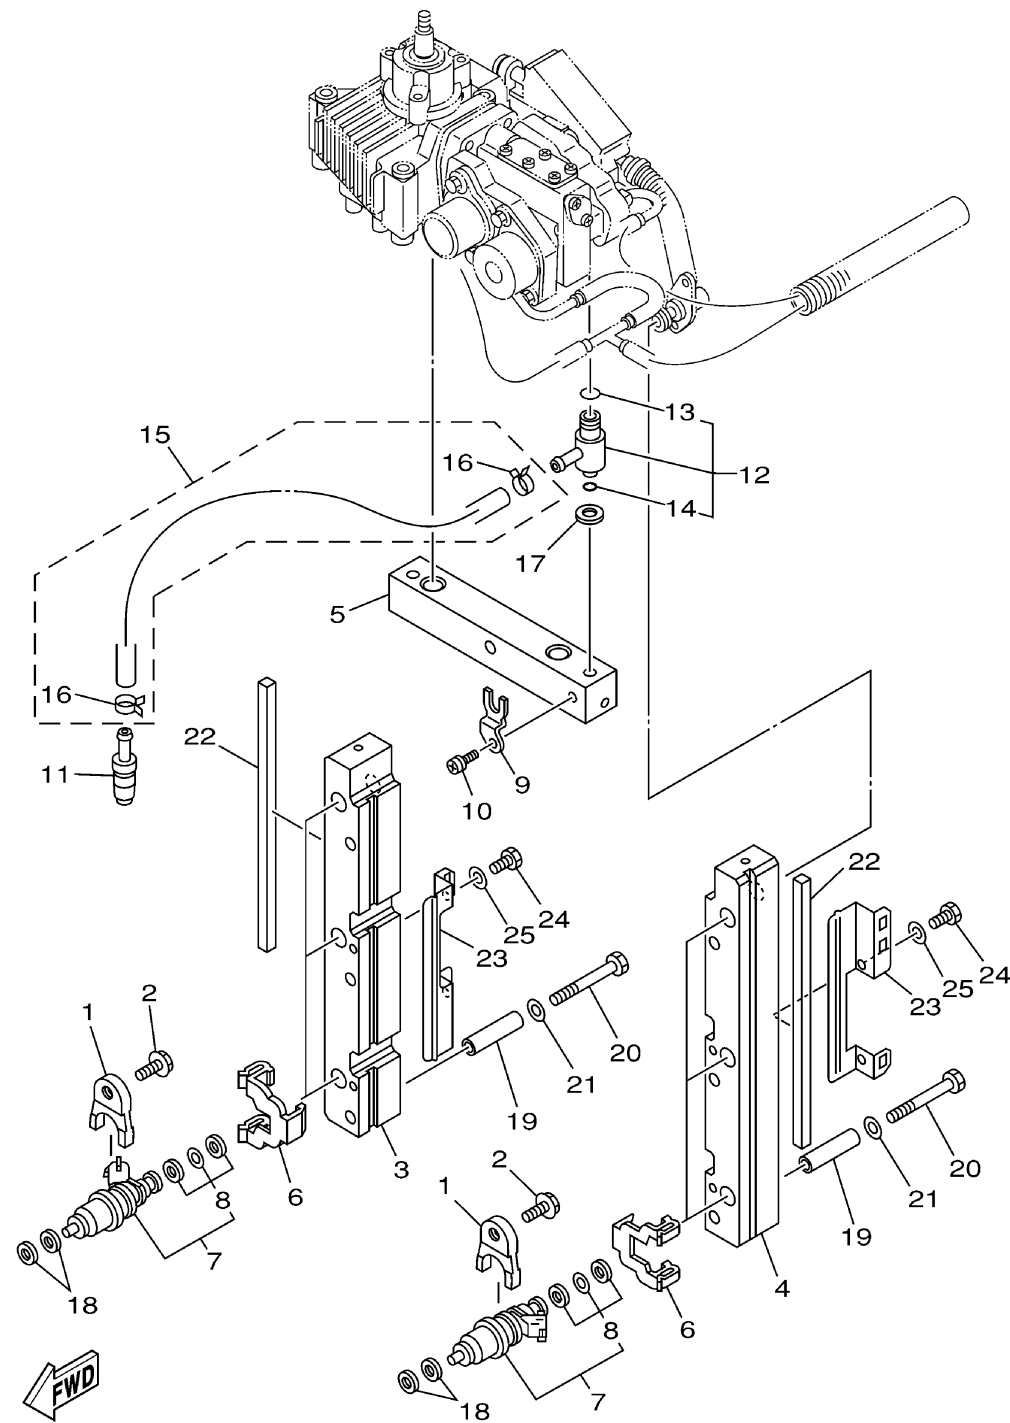

FUEL INJECTION NOZZLE

68F0010-0091

Ref No.	Part Number	Description	Qty	Remarks
1	68F-13767-00-00	CAP, INJECTOR	6	
2	90119-08M60-00	BOLT, WITH WASHER	6	
3	68F-13161-00-00	PIPE, DELIVERY 1	1	
4	68F-13171-00-00	PIPE, DELIVERY 2	1	
5	68F-13938-00-00	PIPE	1	
6	68F-13898-00-00	HOLDER	6	
7	68F-13761-00-00	INJECTOR	6	
8	68F-1410B-00-00	..PACKING KIT	1	
9	68F-13853-00-00	PLATE 3	1	
10	68F-24453-00-00	SCREW	1	
11	68F-24300-00-00	FUEL PIPE JOINT	1	
12	68F-13595-00-00	JOINT	1	
13	68F-24479-00-00	..O-RING	1	
14	68F-24489-00-00	..O-RING	1	
15	68F-13972-00-00	PIPE, FUEL 2	1	
16	65L-24387-00-00	..CLIP	2	
17	68F-24174-00-00	SPACER 1	1	
18	68F-13764-00-00	GASKET (T=2.2)	12	
19	68F-13716-00-00	COLLAR	4	
20	97013-08055-00	BOLT	6	

CONTINUED ON NEXT FRAME >

FUEL INJECTION NOZZLE

Ref No.	Part Number	Description	Qty	Remarks
21	92903-08600-00	WASHER, PLATE	6	
22	68F-2411J-00-00	DAMPER, SIDE COVER	2	
23	68F-82544-00-00	CLAMP	2	
24	97013-06012-00	BOLT	2	
25	92903-06600-00	WASHER, PLATE	2	