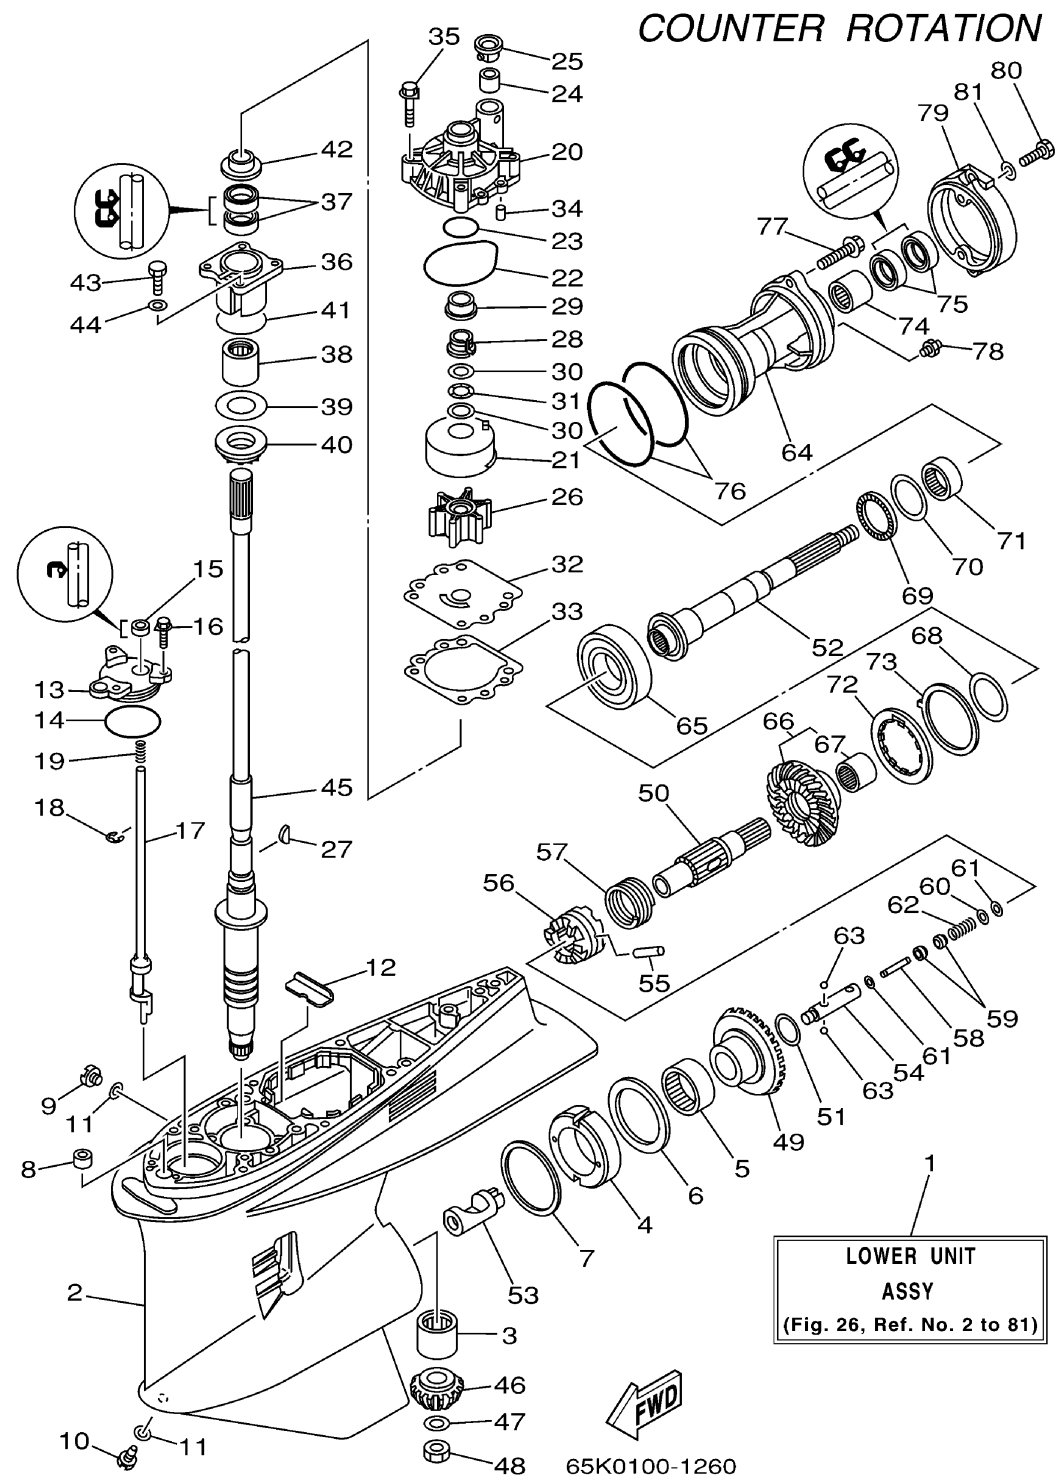

CONTINUED ON NEXT FRAME >

LOWER CASING DRIVE 3 LX

Ref No.	Part Number	Description	Qty	Remarks
49	61B-45560-01-00	GEAR	1	
50	61B-45611-01-00	SHAFT, PROPELLER	1	
51	90201-29M01-00	.WASHER, PLATE	1	
52	61B-45611-20-00	SHAFT, PROPELLER	1	
53	61B-45641-01-00	SHIFTER	1	
54	61A-45634-01-00	SLIDE, SHIFT	1	
55	61A-45632-00-00	PIN, CROSS	1	
56	61A-45631-03-00	CLUTCH, DOG	1	
57	61A-45633-00-00	RING, CROSS PIN	1	
58	6H1-45668-00-00	SHAFT, FREE 1	1	
59	61A-45635-00-00	PLUNGER, SHIFT	2	
60	90201-02M00-00	WASHER, PLATE	1	
61	90183-02M03-00	NUT, SPRING	2	
62	90501-10M77-00	SPRING, COMPRESSION	1	
63	93501-04011-00	BALL	2	
64	61B-45332-01-94	HOUSING, BEARING	1	
65	93332-000W2-00	BEARING	1	
66	61B-45570-03-00	GEAR	1	
67	93315-430U8-00	. BEARING	1	
68	61A-45577-00-10	SHIM (T:0.10MM)	1	UR

CONTINUED ON NEXT FRAME >

LOWER CASING DRIVE 3 LX

Ref No.	Part Number	Description	Qty	Remarks
68	61A-45577-00-12	SHIM (T:0.12MM)	1	UR
68	61A-45577-00-15	SHIM (T:0.15MM)	1	UR
68	61A-45577-00-18	SHIM (T:0.18MM)	1	UR
68	61A-45577-00-30	SHIM (T:0.30MM)	1	UR
68	61A-45577-00-40	SHIM (T:0.40MM)	1	UR
68	61A-45577-00-50	SHIM (T:0.50MM)	1	UR
69	93341-440U5-00	BEARING	1	
70	6K1-45578-01-10	SHIM (T:0.10MM)	1	UR
70	6K1-45578-01-12	SHIM (T:0.12MM)	1	UR
70	6K1-45578-01-15	SHIM (T:0.15MM)	1	UR
70	6K1-45578-01-18	SHIM (T:0.18MM)	1	UR
70	6K1-45578-01-30	SHIM (T:0.30MM)	1	UR
70	6K1-45578-01-40	SHIM (T:0.40MM)	1	UR
70	6K1-45578-01-50	SHIM (T:0.50MM)	1	UR
71	93315-440V6-00	BEARING	1	
72	61B-45384-00-00	NUT	1	
73	61B-45383-00-00	WASHER, CLAW	1	
74	93317-330U5-00	BEARING	1	
75	93101-30M17-00	.OIL SEAL	2	
76	93211-04384-00	.O-RING	2	