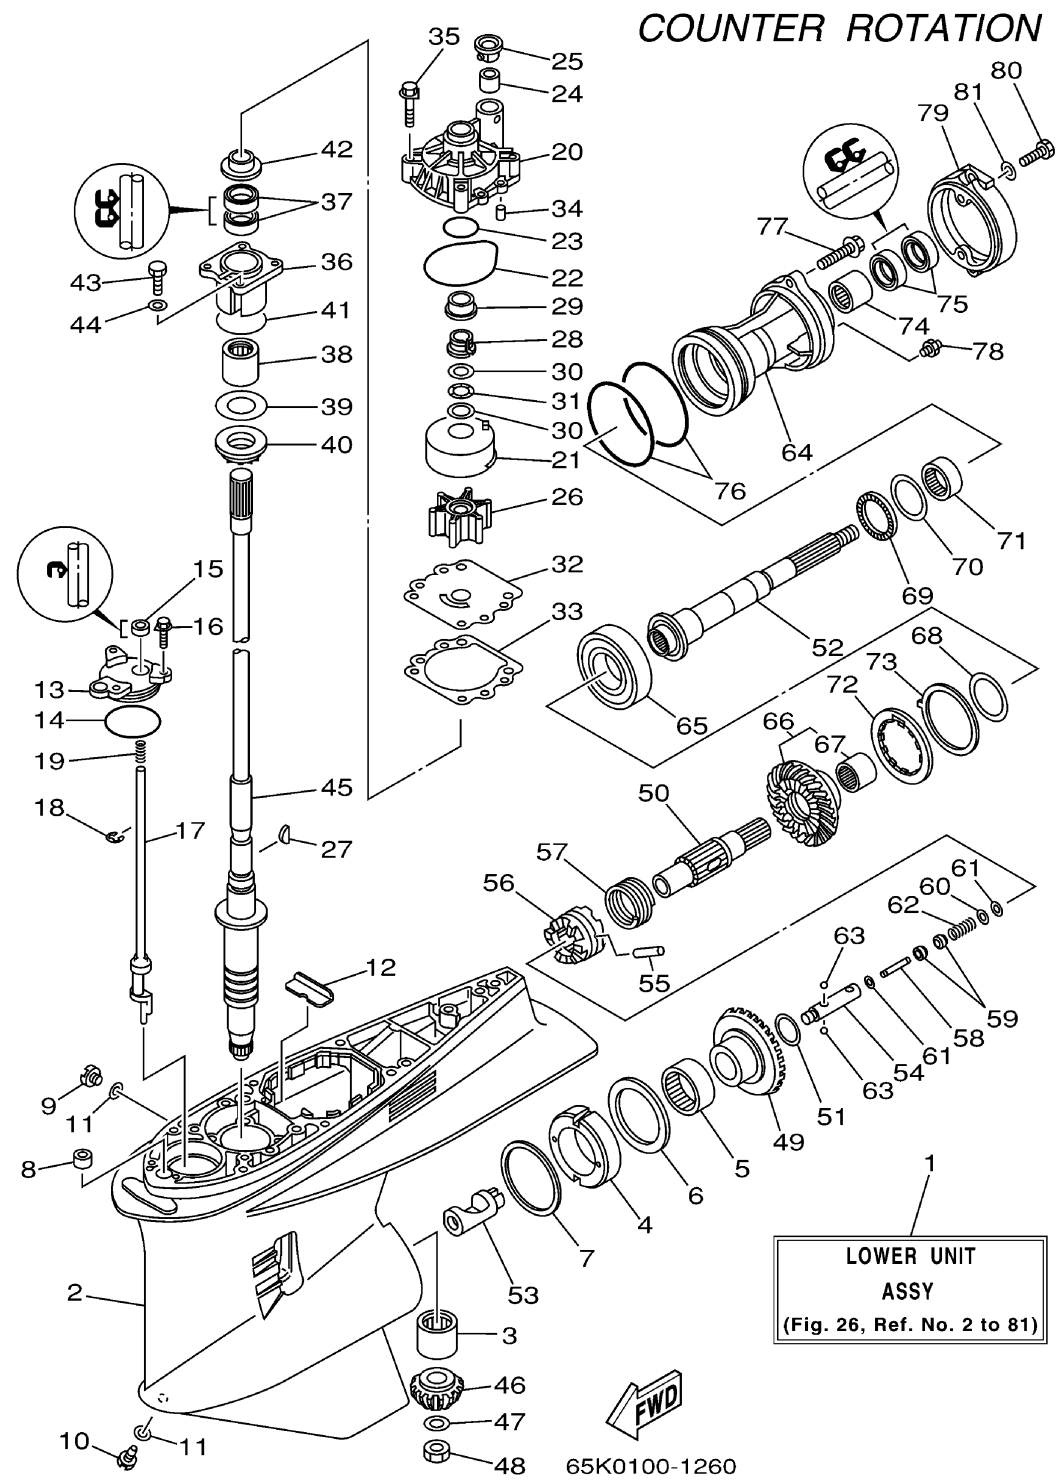

CONTINUED ON NEXT FRAME >

LOWER CASING DRIVE 3 LX

Ref No.	Part Number	Description	Qty	Remarks
35	90119-08M14-00	.BOLT, WITH WASHER	4	
36	61A-45331-00-94	HOUSING, BEARING	1	
37	93101-28M16-00	.OIL SEAL	2	
38	93317-330U2-00	BEARING	1	
39	61A-45587-00-10	SHIM (T:0.10MM)	1	UR
39	61A-45587-00-12	SHIM (T:0.12MM)	1	UR
39	61A-45587-00-15	SHIM (T:0.15MM)	1	UR
39	61A-45587-00-18	SHIM (T:0.18MM)	1	UR
39	61A-45587-00-30	SHIM (T:0.30MM)	1	UR
39	61A-45587-00-40	SHIM (T:0.40MM)	1	UR
39	61A-45587-00-50	SHIM (T:0.50MM)	1	UR
40	93341-930U9-00	BEARING	1	
41	93210-55M14-00	.O-RING	1	
42	6E5-45344-00-00	COVER, OIL SEAL	1	
43	97095-08025-00	BOLT	4	
44	92995-08600-00	WASHER	4	
45	61A-45501-20-00	DRIVE SHAFT COMP.	1	X
46	61A-45551-03-00	PINION (16T)	1	
47	90201-16M00-00	WASHER, PLATE	1	
48	90170-16M19-00	NUT	1	

CONTINUED ON NEXT FRAME >

LOWER CASING DRIVE 3 LX

Ref No.	Part Number	Description	Qty	Remarks
49	61B-45560-01-00	GEAR	1	
50	61B-45611-01-00	SHAFT, PROPELLER	1	
51	90201-29M01-00	.WASHER, PLATE	1	
52	61B-45611-20-00	SHAFT, PROPELLER	1	
53	61B-45641-01-00	SHIFTER	1	
54	61A-45634-01-00	SLIDE, SHIFT	1	
55	61A-45632-00-00	PIN, CROSS	1	
56	61A-45631-03-00	CLUTCH, DOG	1	
57	61A-45633-00-00	RING, CROSS PIN	1	
58	6H1-45668-00-00	SHAFT, FREE 1	1	
59	61A-45635-00-00	PLUNGER, SHIFT	2	
60	90201-02M00-00	WASHER, PLATE	1	
61	90183-02M03-00	NUT, SPRING	2	
62	90501-10M77-00	SPRING, COMPRESSION	1	
63	93501-04011-00	BALL	2	
64	61B-45332-01-94	HOUSING, BEARING	1	
65	93332-000W2-00	BEARING	1	
66	61B-45570-03-00	GEAR	1	
67	93315-430U8-00	. BEARING	1	
68	61A-45577-00-10	SHIM (T:0.10MM)	1	UR