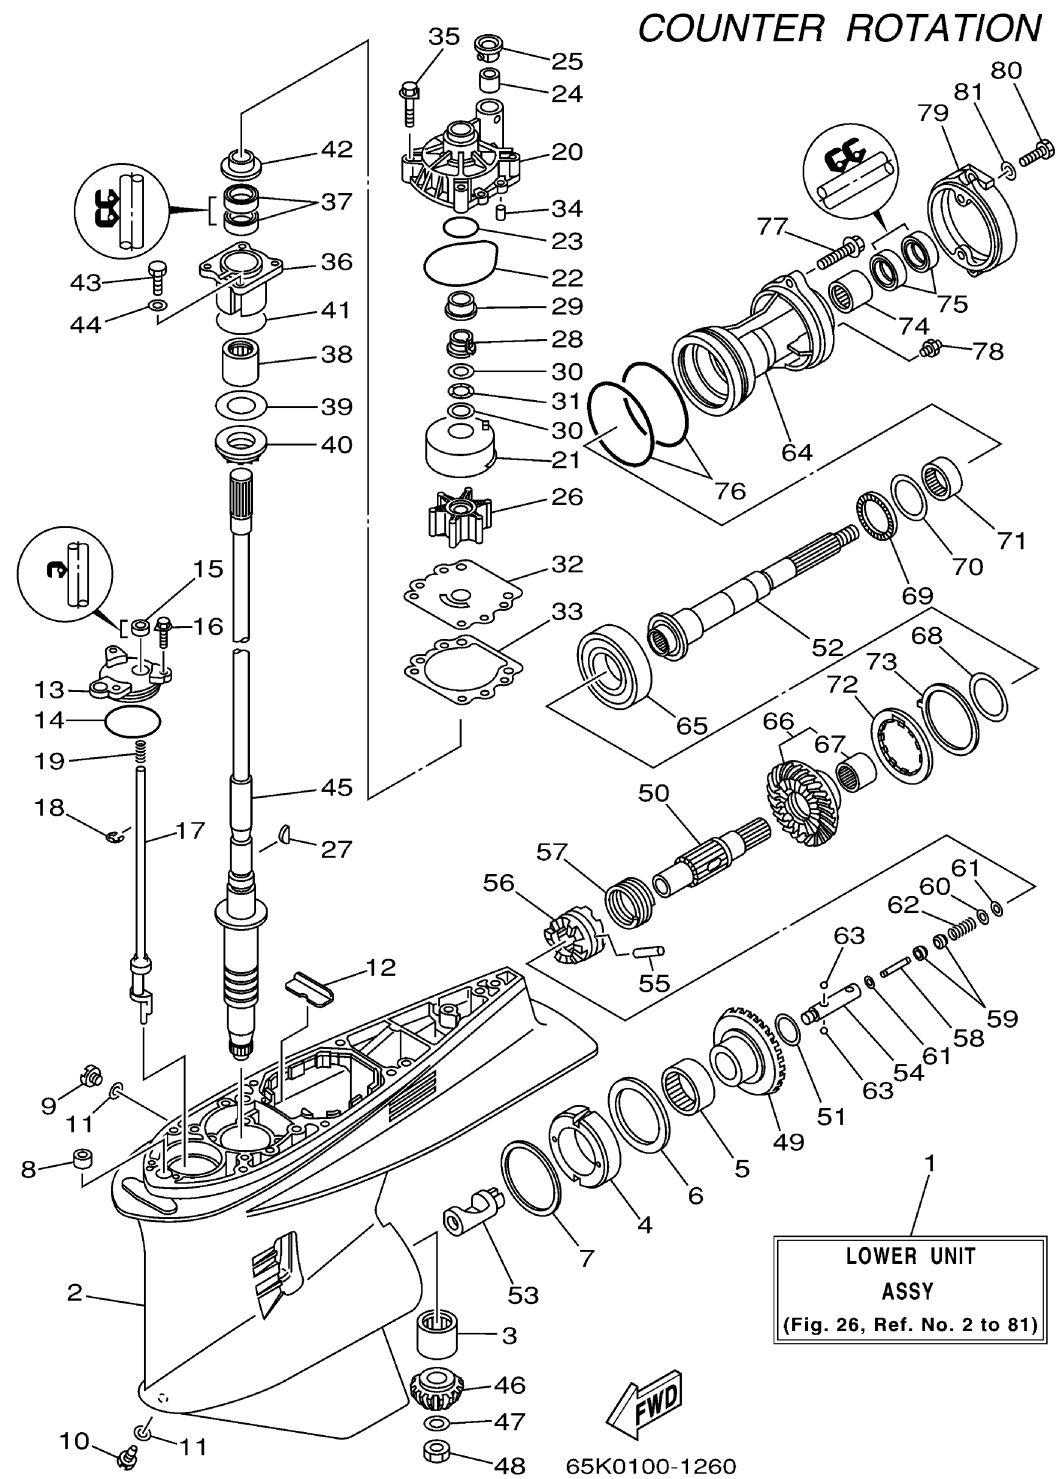

CONTINUED ON NEXT FRAME >

LOWER CASING DRIVE 3 LX

Ref No.	Part Number	Description	Qty	Remarks
15	93106-09014-00	.OIL SEAL	1	
16	90119-06M10-00	BOLT, WITH WASHER	3	
17	60W-44150-00-00	SHIFT CAM ASSY	1	
18	99001-08600-00	CIRCLIP	1	
19	90501-11M10-00	SPRING, COMPRESSION	1	
20	61A-44311-01-00	HOUSING, WATER PUMP	1	
21	61A-44322-02-00	.INSERT, CARTRIDGE	1	
22	93210-86M38-00	.O-RING	1	
23	93210-37160-00	.O-RING	1	
24	6E5-44365-00-00	.DAMPER, WATER SEAL 1	1	
25	6E5-44312-00-00	COVER, WATER PUMP HOUSING	1	
26	6E5-44352-01-00	.IMPELLER	1	
27	90280-04M05-00	.KEY, WOODRUFF	1	
28	61A-45538-00-00	SPACER 1	1	
29	61A-45527-00-00	COLLAR, DRIVE SHAFT	1	
30	90201-22M01-00	WASHER, PLATE	2	
31	90206-22M19-00	WASHER, WAVE	1	
32	6G5-44323-00-00	.OUTER PLATE, CARTRIDGE	1	
33	6E5-44315-A0-00	.GASKET, WATER PUMP	1	
34	93606-12019-00	PIN, DOWEL	2	

CONTINUED ON NEXT FRAME >

LOWER CASING DRIVE 3 LX

Ref No.	Part Number	Description	Qty	Remarks
35	90119-08M14-00	.BOLT, WITH WASHER	4	
36	61A-45331-00-94	HOUSING, BEARING	1	
37	93101-28M16-00	.OIL SEAL	2	
38	93317-330U2-00	BEARING	1	
39	61A-45587-00-10	SHIM (T:0.10MM)	1	UR
39	61A-45587-00-12	SHIM (T:0.12MM)	1	UR
39	61A-45587-00-15	SHIM (T:0.15MM)	1	UR
39	61A-45587-00-18	SHIM (T:0.18MM)	1	UR
39	61A-45587-00-30	SHIM (T:0.30MM)	1	UR
39	61A-45587-00-40	SHIM (T:0.40MM)	1	UR
39	61A-45587-00-50	SHIM (T:0.50MM)	1	UR
40	93341-930U9-00	BEARING	1	
41	93210-55M14-00	.O-RING	1	
42	6E5-45344-00-00	COVER, OIL SEAL	1	
43	97095-08025-00	BOLT	4	
44	92995-08600-00	WASHER	4	
45	61A-45501-20-00	DRIVE SHAFT COMP.	1	X
46	61A-45551-03-00	PINION (16T)	1	
47	90201-16M00-00	WASHER, PLATE	1	
48	90170-16M19-00	NUT	1	