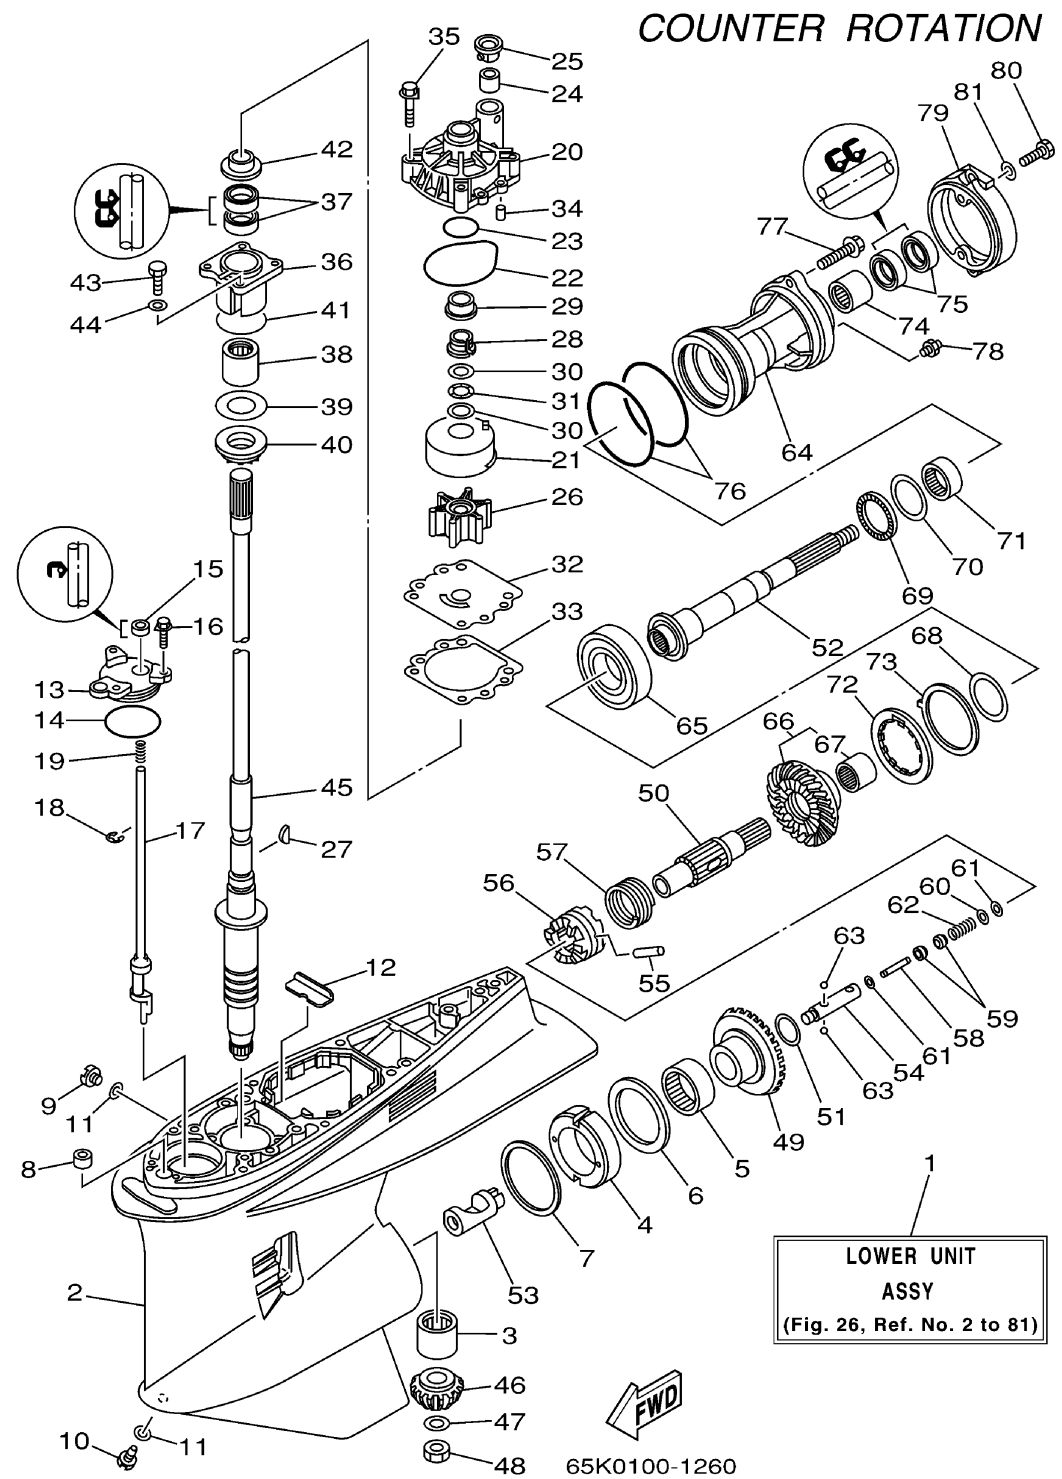

LOWER CASING DRIVE 3 LX

Ref No.	Part Number	Description	Qty	Remarks
1	65K-45300-21-8D	LOWER UNIT ASSY	1	X
2	61A-45301-10-8D	CASING, LOWER	1	
3	93311-832V2-00	BEARING	1	
4	61B-45538-01-00	SPACER 1	1	
5	93315-660W3-00	BEARING	1	
6	93341-670V0-00	BEARING	1	
7	61A-45567-00-10	SHIM (T:0.10MM)	1	UR
7	61A-45567-00-12	SHIM (T:0.12MM)	1	UR
7	61A-45567-00-15	SHIM (T:0.15MM)	1	UR
7	61A-45567-00-18	SHIM (T:0.18MM)	1	UR
7	61A-45567-00-30	SHIM (T:0.30MM)	1	UR
7	61A-45567-00-40	SHIM (T:0.40MM)	1	UR
7	61A-45567-00-50	SHIM (T:0.50MM)	1	UR
8	663-44366-00-00	DAMPER, WATER SEAL 2	1	
9	90340-08002-00	PLUG, STRAIGHT SCREW	1	
10	688-45341-10-00	PLUG, DRAIN	1	
11	90430-08020-00	.GASKET	2	
12	61A-45376-00-94	GUIDE, SEAL DAMPER	1	
13	61A-45321-01-00	PLATE	1	
14	93210-64488-00	.O-RING	1	

CONTINUED ON NEXT FRAME >

LOWER CASING DRIVE 3 LX

Ref No.	Part Number	Description	Qty	Remarks
15	93106-09014-00	.OIL SEAL	1	
16	90119-06M10-00	BOLT, WITH WASHER	3	
17	60W-44150-00-00	SHIFT CAM ASSY	1	
18	99001-08600-00	CIRCLIP	1	
19	90501-11M10-00	SPRING, COMPRESSION	1	
20	61A-44311-01-00	HOUSING, WATER PUMP	1	
21	61A-44322-02-00	.INSERT, CARTRIDGE	1	
22	93210-86M38-00	.O-RING	1	
23	93210-37160-00	.O-RING	1	
24	6E5-44365-00-00	.DAMPER, WATER SEAL 1	1	
25	6E5-44312-00-00	COVER, WATER PUMP HOUSING	1	
26	6E5-44352-01-00	.IMPELLER	1	
27	90280-04M05-00	.KEY, WOODRUFF	1	
28	61A-45538-00-00	SPACER 1	1	
29	61A-45527-00-00	COLLAR, DRIVE SHAFT	1	
30	90201-22M01-00	WASHER, PLATE	2	
31	90206-22M19-00	WASHER, WAVE	1	
32	6G5-44323-00-00	.OUTER PLATE, CARTRIDGE	1	
33	6E5-44315-A0-00	.GASKET, WATER PUMP	1	
34	93606-12019-00	PIN, DOWEL	2	