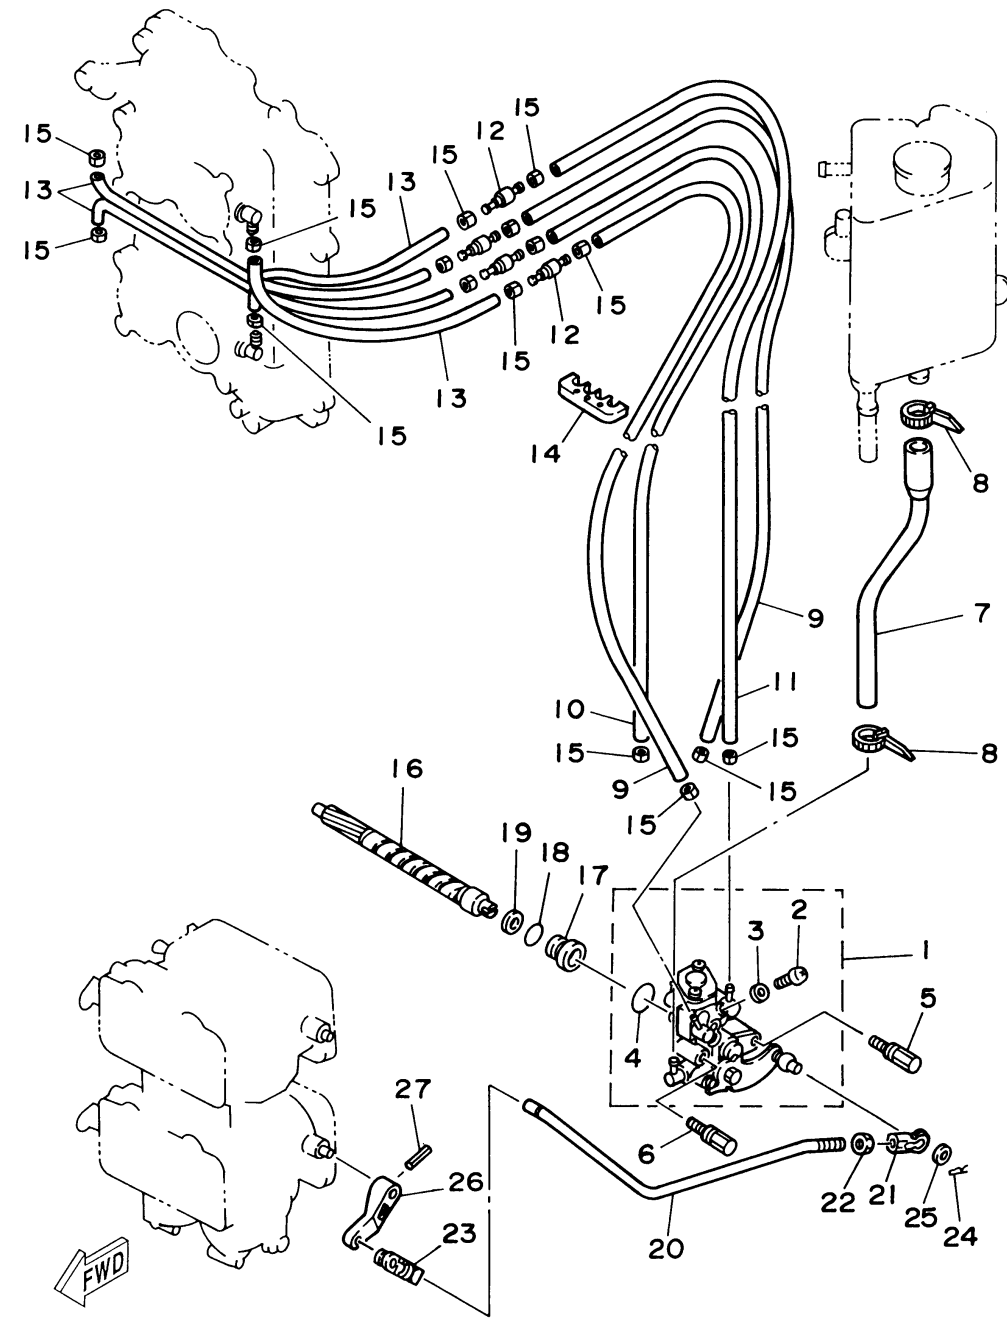

6N60010-4070

# OIL PUMP

Ref No.	Part Number	Description	Qty	Remarks
1	6N7-13200-00-00	OIL INJECTION PUMP ASSY	1	UR 130
1	6N6-13200-00-00	OIL INJECTION PUMP ASSY	1	UR 115
2	6R3-13471-00-00	. .PLUG, DRAIN	1	
3	6L2-13475-00-00	. .GASKET	1	
4	93210-19MA7-00	. .O-RING	1	
5	90109-06M40-00	BOLT	1	
6	90109-06M39-00	BOLT	1	
7	6N7-13416-00-00	PIPE, OIL 1	1	
8	90465-11M10-00	CLAMP	2	
9	90445-07M89-00	HOSE (L310)	2	
10	90445-07196-00	HOSE (L160)	1	
11	90445-07M72-00	HOSE (L250)	1	
12	6R3-13183-10-00	VALVE, CHECK	4	
13	90445-07M87-00	HOSE (L110)	4	
14	90464-07M06-00	CLAMP	1	
15	90468-07M02-00	CLIP	16	
16	6R3-11537-00-00	GEAR, DRIVEN	1	
17	6R3-13117-00-00	COLLAR, DISTANCE	1	
18	93210-13M04-00	O-RING	1	
19	90202-08M44-00	WASHER, PLATE	1	

CONTINUED ON NEXT FRAME >

6N60010-4070

# OIL PUMP

Ref No.	Part Number	Description	Qty	Remarks
20	6R3-41241-00-00	ROD, LINK	1	
21	6H1-41237-00-00	JOINT, LINK	1	
22	95380-05600-00	NUT	1	
23	6R5-41237-00-00	JOINT, LINK	1	
24	90468-05M03-00	CLIP	1	
25	90202-05088-00	WASHER, PLATE	1	
26	6E5-14276-01-00	LEVER	1	
27	91690-30016-00	PIN, SPRING	1	