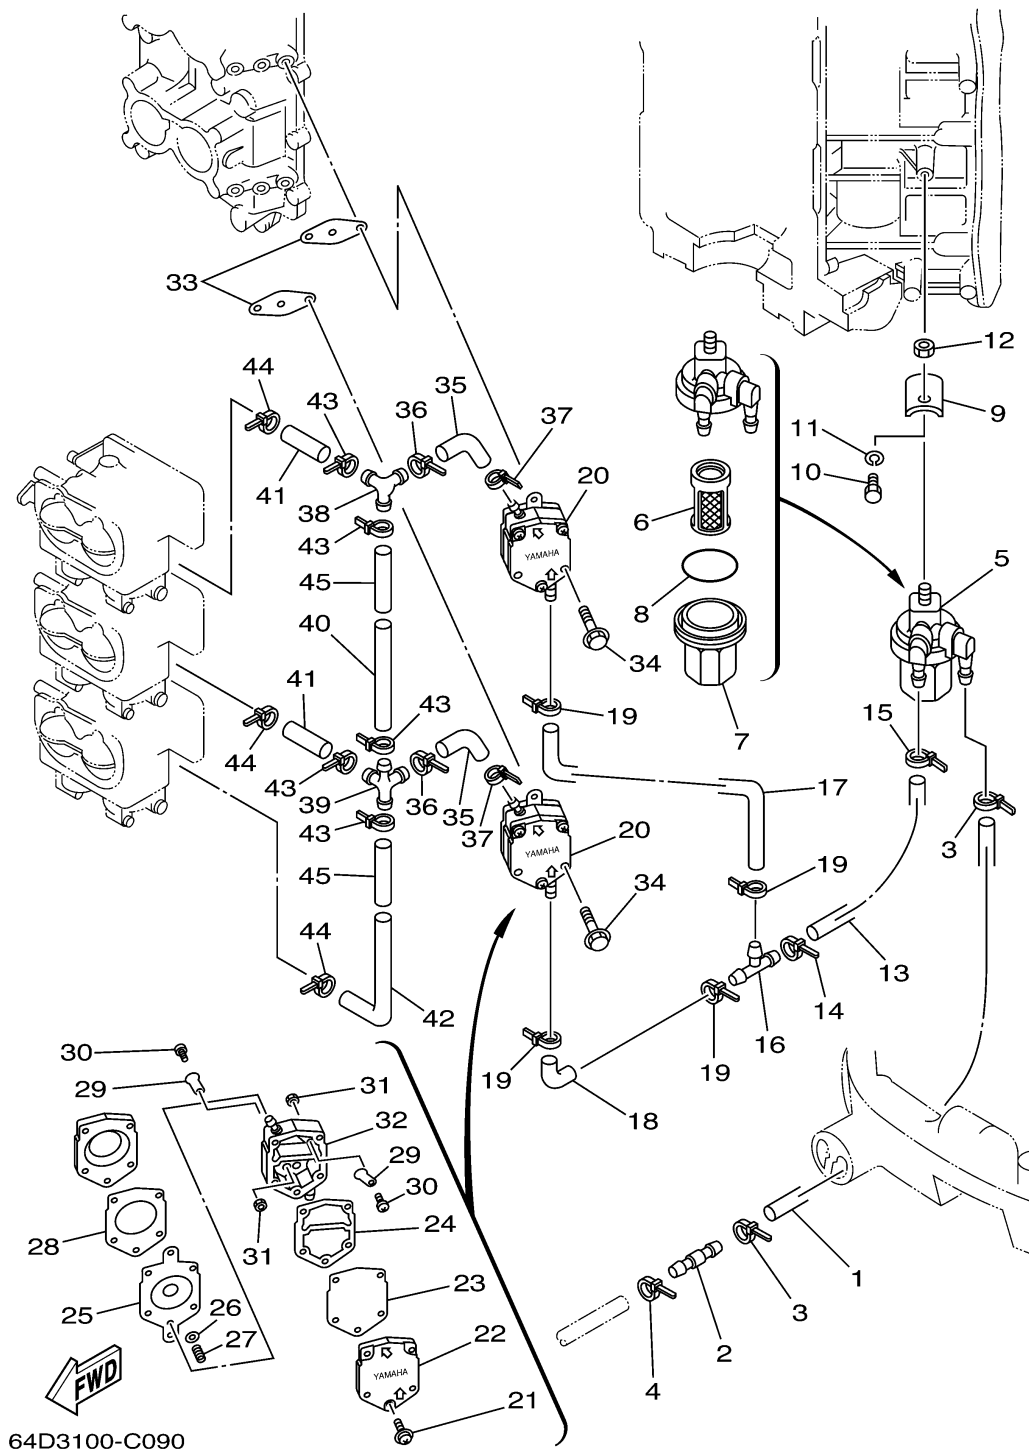

FUEL

Ref No.	Part Number	Description	Qty	Remarks
1	6R3-24313-20-00	PIPE 3 (L2820)	1	
2	6R3-24377-10-00	PIPE, JOINT 2	1	
3	90465-11M10-00	CLAMP	2	
4	90465-11M10-00	CLAMP	1	
5	6R3-24560-00-00	FILTER ASSY	1	
6	6R3-24563-00-00	. .ELEMENT, FILTER	1	
7	61N-24521-00-00	. .CUP, FILTER	1	
8	93210-32738-00	. .O-RING	1	
9	648-24566-02-00	BRACKET, FILTER	1	
10	97013-06014-00	BOLT	1	
11	92903-06100-00	WASHER, SPRING	1	
12	95380-08600-00	NUT	1	
13	6G5-24314-00-00	PIPE 4	1	
14	90465-11M10-00	CLAMP	1	
15	90465-11M10-00	CLAMP	1	
16	6E5-24378-00-00	PIPE, JOINT 3	1	
17	6G5-24315-00-00	PIPE 5	1	
18	6E5-24315-00-00	PIPE 5	1	
19	90465-11M10-00	CLAMP	4	
20	6E5-24410-03-00	FUEL PUMP ASSY	2	

CONTINUED ON NEXT FRAME >

FUEL

Ref No.	Part Number	Description	Qty	Remarks
21	6E5-24444-00-00	. .SCREW	3	
22	6E5-24413-00-00	. BODY 2	1	
23	6E5-24471-00-00	. DIAPHRAGM	1	
24	6E5-24435-00-00	. GASKET, BODY 2	1	
25	6E5-24411-00-00	. DIAPHRAGM	1	
26	648-24424-00-00	. .SEAT, SPRING	1	
27	6E5-24423-00-00	. .SPRING, DIAPHRAGM	1	
28	6E5-24434-02-00	. GASKET, BODY	1	
29	6A0-24421-01-00	. .VALVE, CHECK	4	
30	6A0-14325-00-00	. .SCREW, PAN HEAD	4	
31	95380-03600-00	. .NUT	4	
32	6E5-24412-10-00	. BODY 1	1	
33	650-24431-A0-00	GASKET, FUEL PUMP 1	2	
34	97595-06550-00	BOLT, WITH WASHER	4	
35	6G5-24316-10-00	PIPE 6	2	
36	90465-11M10-00	CLAMP	2	
37	90465-11M10-00	CLAMP	2	
38	6G5-24376-00-00	PIPE, JOINT 1	1	
39	6G5-24377-00-00	PIPE, JOINT 2	1	
40	6G5-24317-01-00	PIPE 7	1	

CONTINUED ON NEXT FRAME >

FUEL

Ref No.	Part Number	Description	Qty	Remarks
41	6G5-24318-10-00	PIPE, OVERFLOW	2	
42	6G5-24319-10-00	PIPE, OIL	1	
43	90465-11M10-00	CLAMP	5	
44	90465-11M10-00	CLAMP	3	
45	90446-15M07-00	HOSE (L60)	2	