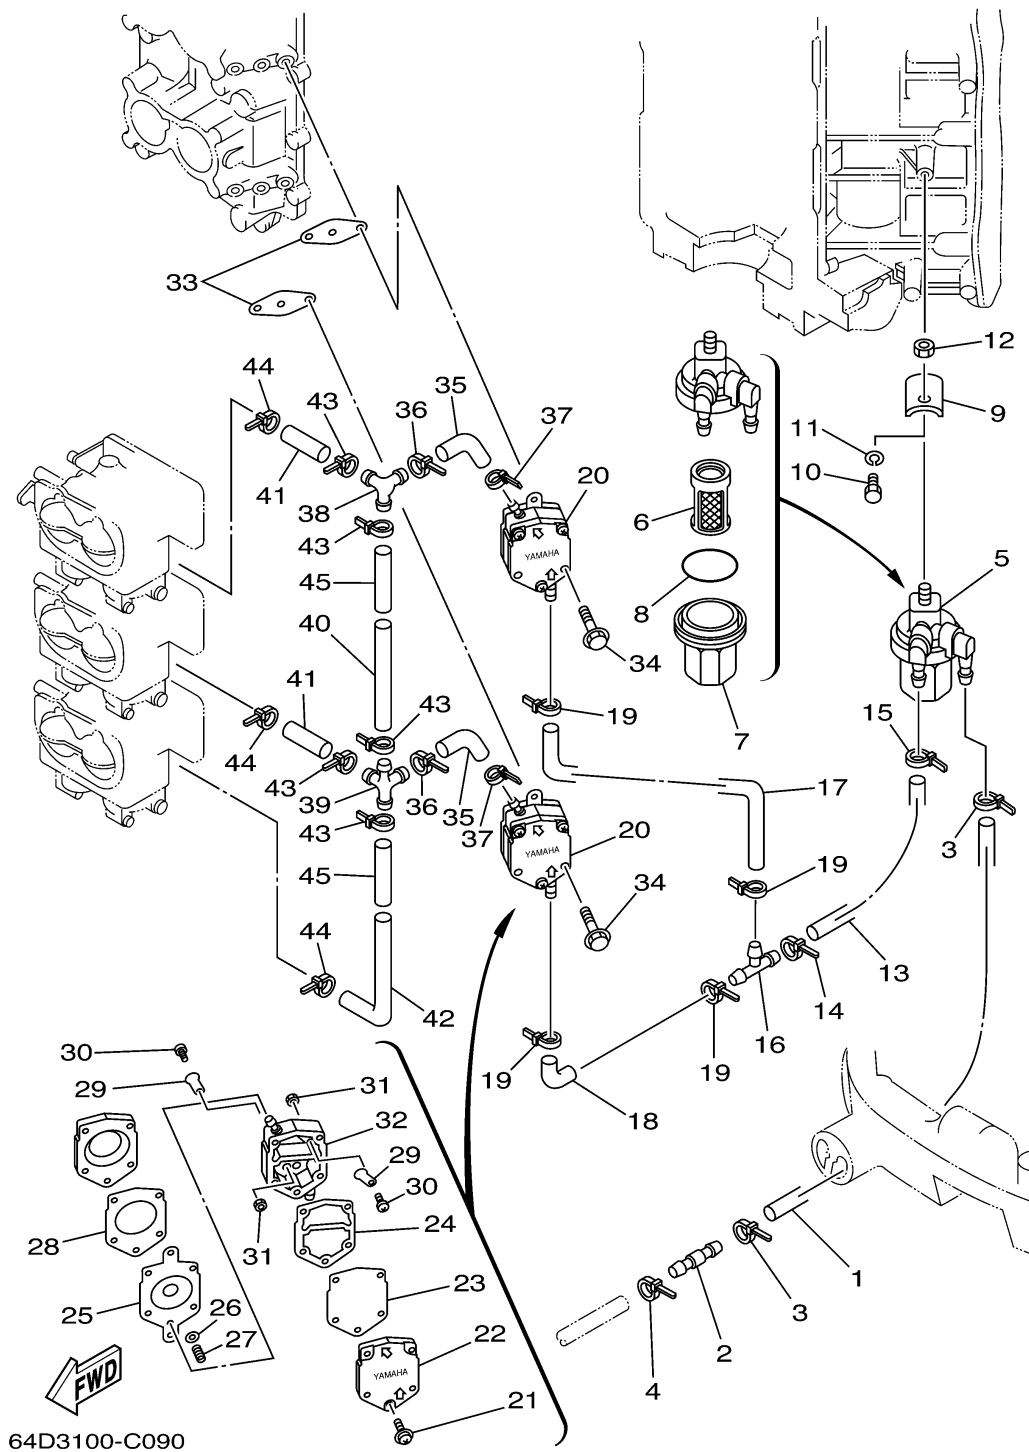

FUEL

Ref No.	Part Number	Description	Qty	Remarks
1	6R3-24313-20-00	PIPE 3 (L2820)	1	
2	6R3-24377-10-00	PIPE, JOINT 2	1	
3	90465-11M10-00	CLAMP	2	
4	90465-11M10-00	CLAMP	1	
5	6R3-24560-00-00	FILTER ASSY	1	
6	6R3-24563-00-00	. .ELEMENT, FILTER	1	
7	61N-24521-00-00	. .CUP, FILTER	1	
8	93210-32738-00	. .O-RING	1	
9	648-24566-02-00	BRACKET, FILTER	1	
10	97013-06014-00	BOLT	1	
11	92903-06100-00	WASHER, SPRING	1	
12	95380-08600-00	NUT	1	
13	6G5-24314-00-00	PIPE 4	1	
14	90465-11M10-00	CLAMP	1	
15	90465-11M10-00	CLAMP	1	
16	6E5-24378-00-00	PIPE, JOINT 3	1	
17	6G5-24315-00-00	PIPE 5	1	
18	6E5-24315-00-00	PIPE 5	1	
19	90465-11M10-00	CLAMP	4	
20	6E5-24410-03-00	FUEL PUMP ASSY	2	

CONTINUED ON NEXT FRAME >

FUEL

Ref No.	Part Number	Description	Qty	Remarks
21	6E5-24444-00-00	. .SCREW	3	
22	6E5-24413-00-00	. BODY 2	1	
23	6E5-24471-00-00	. DIAPHRAGM	1	
24	6E5-24435-00-00	. GASKET, BODY 2	1	
25	6E5-24411-00-00	. DIAPHRAGM	1	
26	648-24424-00-00	. .SEAT, SPRING	1	
27	6E5-24423-00-00	. .SPRING, DIAPHRAGM	1	
28	6E5-24434-02-00	. GASKET, BODY	1	
29	6A0-24421-01-00	. .VALVE, CHECK	4	
30	6A0-14325-00-00	. .SCREW, PAN HEAD	4	
31	95380-03600-00	. .NUT	4	
32	6E5-24412-10-00	. BODY 1	1	
33	650-24431-A0-00	GASKET, FUEL PUMP 1	2	
34	97595-06550-00	BOLT, WITH WASHER	4	
35	6G5-24316-10-00	PIPE 6	2	
36	90465-11M10-00	CLAMP	2	
37	90465-11M10-00	CLAMP	2	
38	6G5-24376-00-00	PIPE, JOINT 1	1	
39	6G5-24377-00-00	PIPE, JOINT 2	1	
40	6G5-24317-01-00	PIPE 7	1	

CONTINUED ON NEXT FRAME >

FUEL

Ref No.	Part Number	Description	Qty	Remarks
41	6G5-24318-10-00	PIPE, OVERFLOW	2	
42	6G5-24319-10-00	PIPE, OIL	1	
43	90465-11M10-00	CLAMP	5	
44	90465-11M10-00	CLAMP	3	
45	90446-15M07-00	HOSE (L60)	2	