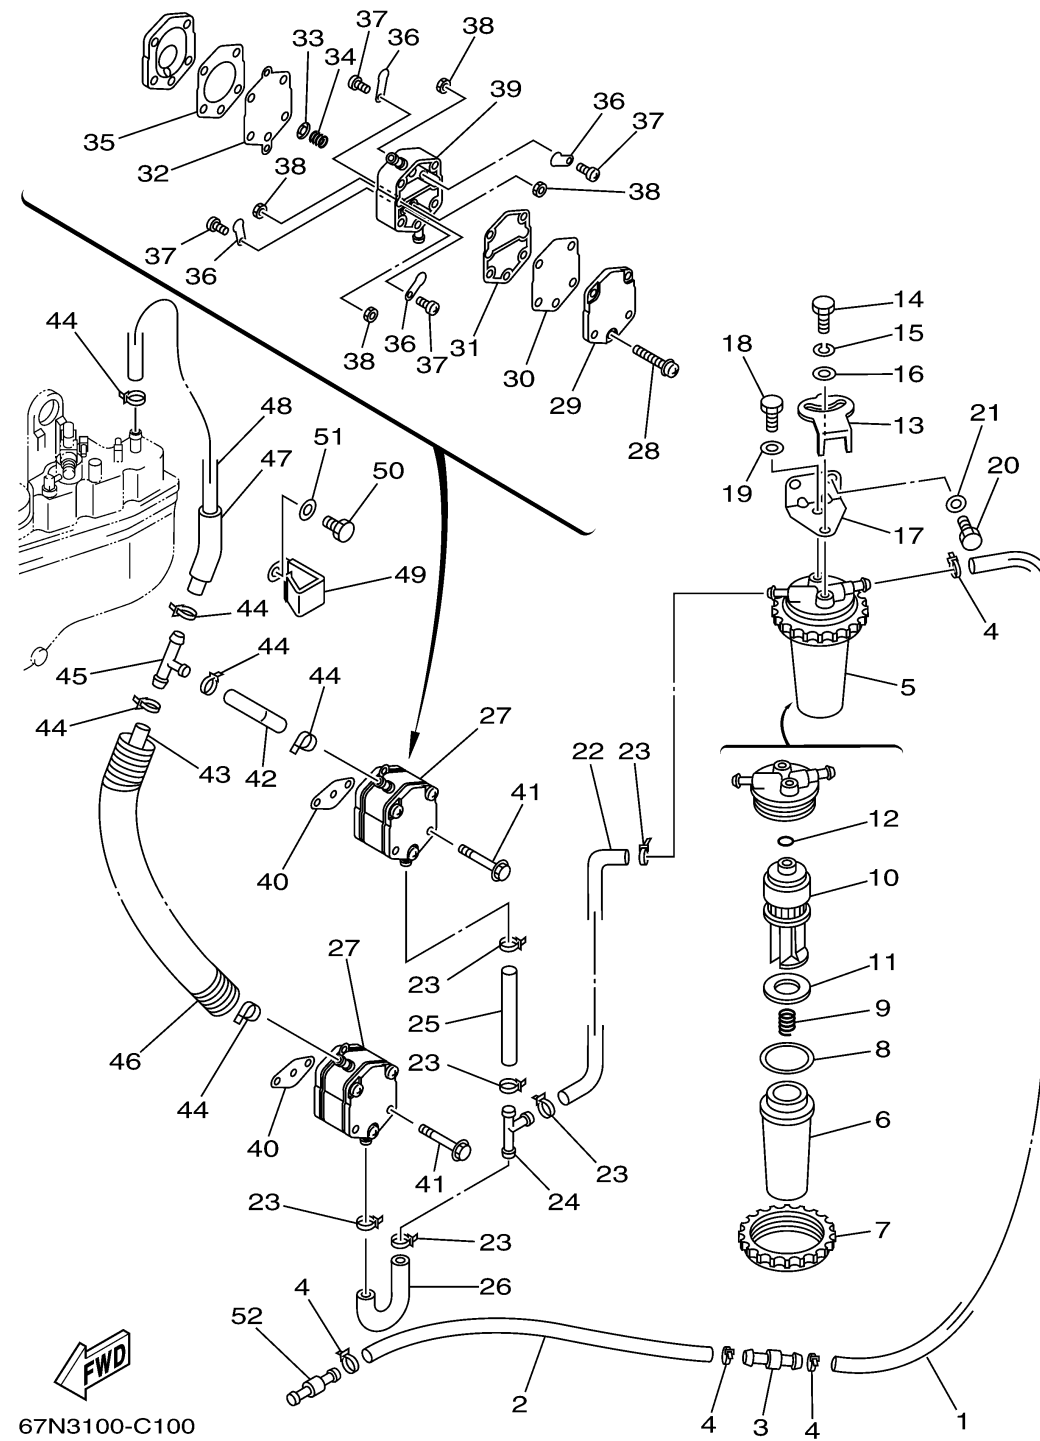

# FUEL

Ref No.	Part Number	Description	Qty	Remarks
1	61A-24313-00-00	PIPE 3	1	
2	90445-13M17-00	HOSE (L2700)	1	
3	6R3-24377-00-00	PIPE, JOINT 2	1	
4	90465-11M10-00	CLAMP	4	
5	65L-24560-00-00	FILTER ASSY	1	
6	61A-24521-00-00	. CUP, FILTER	1	
7	65L-24531-01-00	. .NUT	1	
8	61A-24564-00-00	. O-RING	1	
9	65L-24577-00-00	. SPRING	1	
10	65L-24563-00-00	. ELEMENT, FILTER	1	
11	61A-24469-00-00	. FLOAT, WATER LEVEL	1	
12	65L-24564-00-00	. .O-RING	1	
13	60H-24558-00-00	HOLDER, FILTER	1	
14	97095-06016-00	BOLT	1	
15	92995-06100-00	WASHER, SPRING	1	
16	90201-06068-00	WASHER, PLATE	1	
17	67H-24566-00-00	BRACKET, FILTER	1	
18	97095-06014-00	BOLT	1	
19	92995-06600-00	WASHER	1	
20	97095-06016-00	BOLT	2	

# FUEL

Ref No.	Part Number	Description	Qty	Remarks
21	92995-06600-00	WASHER	2	
22	68F-24311-00-00	PIPE, FUEL 1	1	
23	90465-11M10-00	CLAMP	6	
24	6E5-24378-00-00	PIPE, JOINT 3	1	
25	90445-13579-00	HOSE (L85)	1	
26	67H-24311-00-00	PIPE, FUEL 1	1	
27	6E5-24410-03-00	FUEL PUMP ASSY	2	
28	6E5-24444-00-00	. .SCREW	3	
29	6E5-24413-00-00	. BODY 2	1	
30	6E5-24471-00-00	. DIAPHRAGM	1	
31	6E5-24435-00-00	. GASKET, BODY 2	1	
32	6E5-24411-00-00	. DIAPHRAGM	1	
33	648-24424-00-00	. .SEAT, SPRING	1	
34	6E5-24423-00-00	. .SPRING, DIAPHRAGM	1	
35	6E5-24434-02-00	. GASKET, BODY	1	
36	6A0-24421-01-00	. .VALVE, CHECK	4	
37	6A0-14325-00-00	. . .SCREW, PAN HEAD	4	
38	95380-03600-00	. . .NUT	4	
39	6E5-24412-10-00	. BODY 1	1	
40	650-24431-A0-00	GASKET, FUEL PUMP 1	2	

# FUEL

Ref No.	Part Number	Description	Qty	Remarks
41	97595-06550-00	BOLT, WITH WASHER	4	
42	61U-24316-00-00	PIPE 6	1	
43	6E5-24313-00-00	PIPE 3	1	
44	90465-11M10-00	CLAMP	6	
45	6E5-24378-00-00	PIPE, JOINT 3	1	
46	6H1-83557-00-00	TUBE	1	
47	90446-15M07-00	HOSE (L60)	1	
48	90445-13M12-00	HOSE (L235)	1	
49	90465-05M87-00	CLAMP	1	
50	97095-06012-00	BOLT	1	
51	92995-06600-00	WASHER	1	
52	6R3-24377-10-00	PIPE, JOINT 2	1	