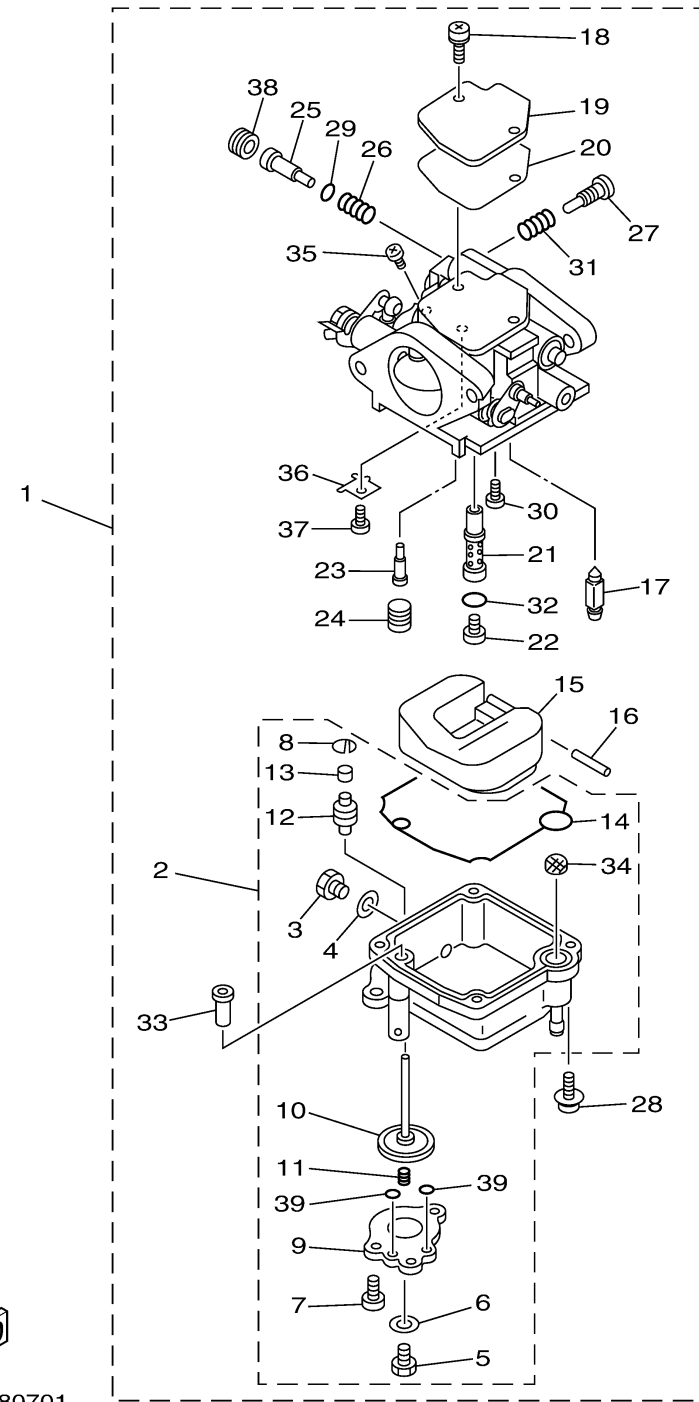

# CARBURETOR

Ref No.	Part Number	Description	Qty	Remarks
1	66M-14301-12-00	CARBURETOR ASSY 1	1	
2	66M-14381-02-00	. BODY, FLOAT CHAMBER	1	
3	62Y-14383-00-00	.. SCREW, DRAIN	1	
4	66M-14398-00-00	.. GASKET	1	
5	677-14383-01-00	.. SCREW, DRAIN	1	
6	6L2-14398-00-00	.. GASKET	1	
7	66M-14325-00-00	.. SCREW, PAN HEAD	3	
8	66M-14377-00-00	.. STOPPER	1	
9	66M-14958-00-00	.. COVER, DIAPHRAGM	1	
10	66M-14368-01-00	.. DIAPHRAGM ASSY 1	1	
11	6G8-14275-02-00	.. SPRING	1	
12	66M-14239-00-00	.. SEAL	1	
13	66M-14225-00-00	.. CAP	1	
14	66M-14384-00-00	.. GASKET, FLOAT CHAMBER	1	
15	6L2-14385-00-00	. FLOAT	1	
16	6E5-14386-01-00	. PIN, FLOAT	1	
17	6L2-14392-00-00	. VALVE	1	
18	97980-04110-00	..SCREW, WITH WASHER	2	
19	6L2-14157-00-00	. COVER, MIXING	1	
20	62Y-14399-00-00	. GASKET	1	

CONTINUED ON NEXT FRAME >

66M010080701  
Revised: 8-14-2017

# CARBURETOR

66M010080701  
Revised: 8-14-2017

Ref No.	Part Number	Description	Qty	Remarks
21	66M-14341-00-00	. NOZZLE, MAIN	1	
22	66M-14343-52-00	. JET, MAIN (#104)	1	
23	66M-14342-23-00	. JET, PILOT (#45)	1	
24	66M-14355-00-00	. PLUG	1	
25	5H0-14323-00-00	. SCREW, AIR ADJUSTING	1	
26	30X-14334-00-00	. SPRING, AIR ADJUSTING	1	
27	62Y-14521-00-00	. . SCREW, THROTTLE	1	
28	97980-04112-00	. SCREW, WITH WASHER	4	
29	62Y-14397-00-00	. O-RING	1	
30	98980-04006-00	. SCREW, BIND	1	
31	646-14212-01-00	. SPRING, PILOT ADJUSTING	1	
32	6F5-14397-00-00	. O-RING	1	
33	66M-14272-00-00	. CHECK VALVE ASSY	1	
34	66M-14827-00-00	. FILTER	1	
35	97890-04005-00	. SCREW, PAN HEAD	1	
36	66M-14157-00-00	. PLATE	1	
37	98580-03005-00	. .SCREW, PAN HEAD	1	
38	6G8-1432A-10-00	. PLUG	1	
39	69M-24533-00-00	. . .O-RING	2	