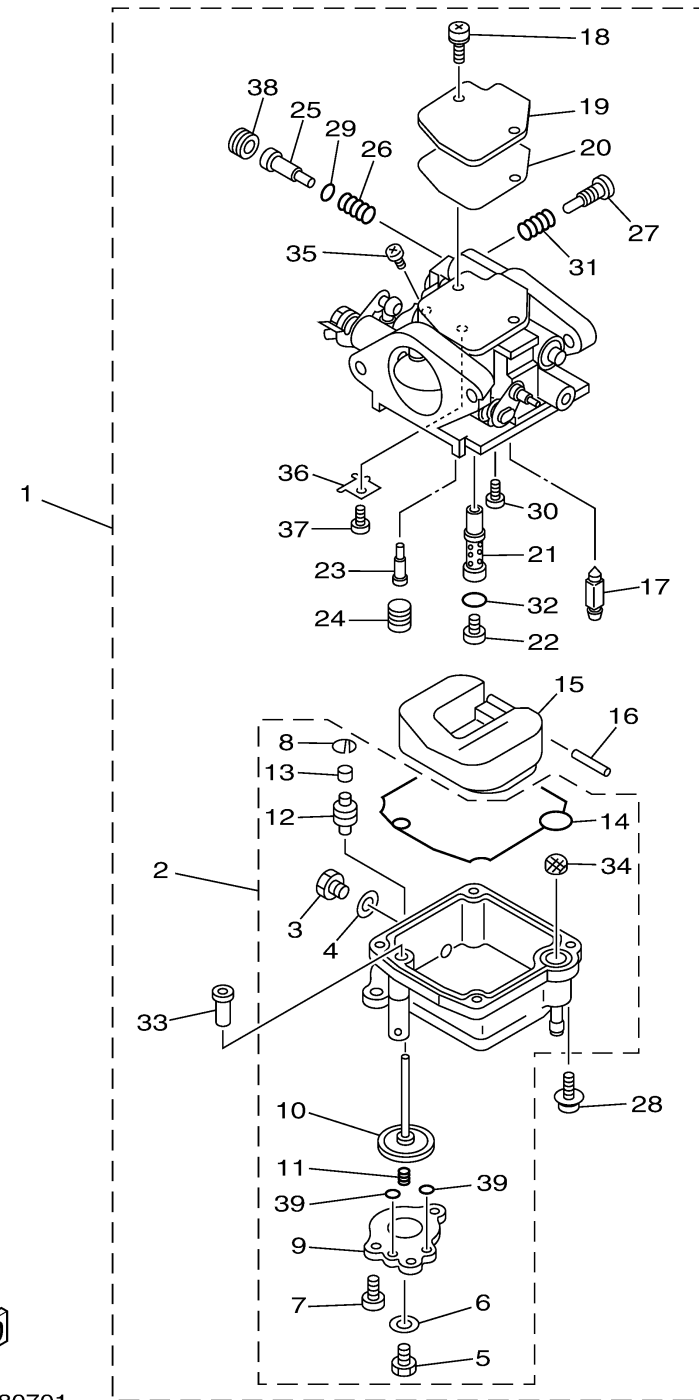

# CARBURETOR

Ref No.	Part Number	Description	Qty	Remarks
1	66M-14301-12-00	CARBURETOR ASSY 1	1	
2	66M-14381-02-00	. BODY, FLOAT CHAMBER	1	
3	62Y-14383-00-00	.. SCREW, DRAIN	1	
4	66M-14398-00-00	.. GASKET	1	
5	677-14383-01-00	.. SCREW, DRAIN	1	
6	6L2-14398-00-00	.. GASKET	1	
7	66M-14325-00-00	.. SCREW, PAN HEAD	3	
8	66M-14377-00-00	.. STOPPER	1	
9	66M-14958-00-00	.. COVER, DIAPHRAGM	1	
10	66M-14368-01-00	.. DIAPHRAGM ASSY 1	1	
11	6G8-14275-02-00	.. SPRING	1	
12	66M-14239-00-00	.. SEAL	1	
13	66M-14225-00-00	.. CAP	1	
14	66M-14384-00-00	.. GASKET, FLOAT CHAMBER	1	
15	6L2-14385-00-00	. FLOAT	1	
16	6E5-14386-01-00	. PIN, FLOAT	1	
17	6L2-14392-00-00	. VALVE	1	
18	97980-04110-00	..SCREW, WITH WASHER	2	
19	6L2-14157-00-00	. COVER, MIXING	1	
20	62Y-14399-00-00	. GASKET	1	

CONTINUED ON NEXT FRAME >

66M010080701  
Revised: 8-14-2017

# CARBURETOR

66M010080701  
Revised: 8-14-2017

Ref No.	Part Number	Description	Qty	Remarks
21	66M-14341-00-00	. NOZZLE, MAIN	1	
22	66M-14343-52-00	. JET, MAIN (#104)	1	
23	66M-14342-23-00	. JET, PILOT (#45)	1	
24	66M-14355-00-00	. PLUG	1	
25	5H0-14323-00-00	. SCREW, AIR ADJUSTING	1	
26	30X-14334-00-00	. SPRING, AIR ADJUSTING	1	
27	62Y-14521-00-00	. . SCREW, THROTTLE	1	
28	97980-04112-00	. SCREW, WITH WASHER	4	
29	62Y-14397-00-00	. O-RING	1	
30	98980-04006-00	. SCREW, BIND	1	
31	646-14212-01-00	. SPRING, PILOT ADJUSTING	1	
32	6F5-14397-00-00	. O-RING	1	
33	66M-14272-00-00	. CHECK VALVE ASSY	1	
34	66M-14827-00-00	. FILTER	1	
35	97890-04005-00	. SCREW, PAN HEAD	1	
36	66M-14157-00-00	. PLATE	1	
37	98580-03005-00	. .SCREW, PAN HEAD	1	
38	6G8-1432A-10-00	. PLUG	1	
39	69M-24533-00-00	. . .O-RING	2	