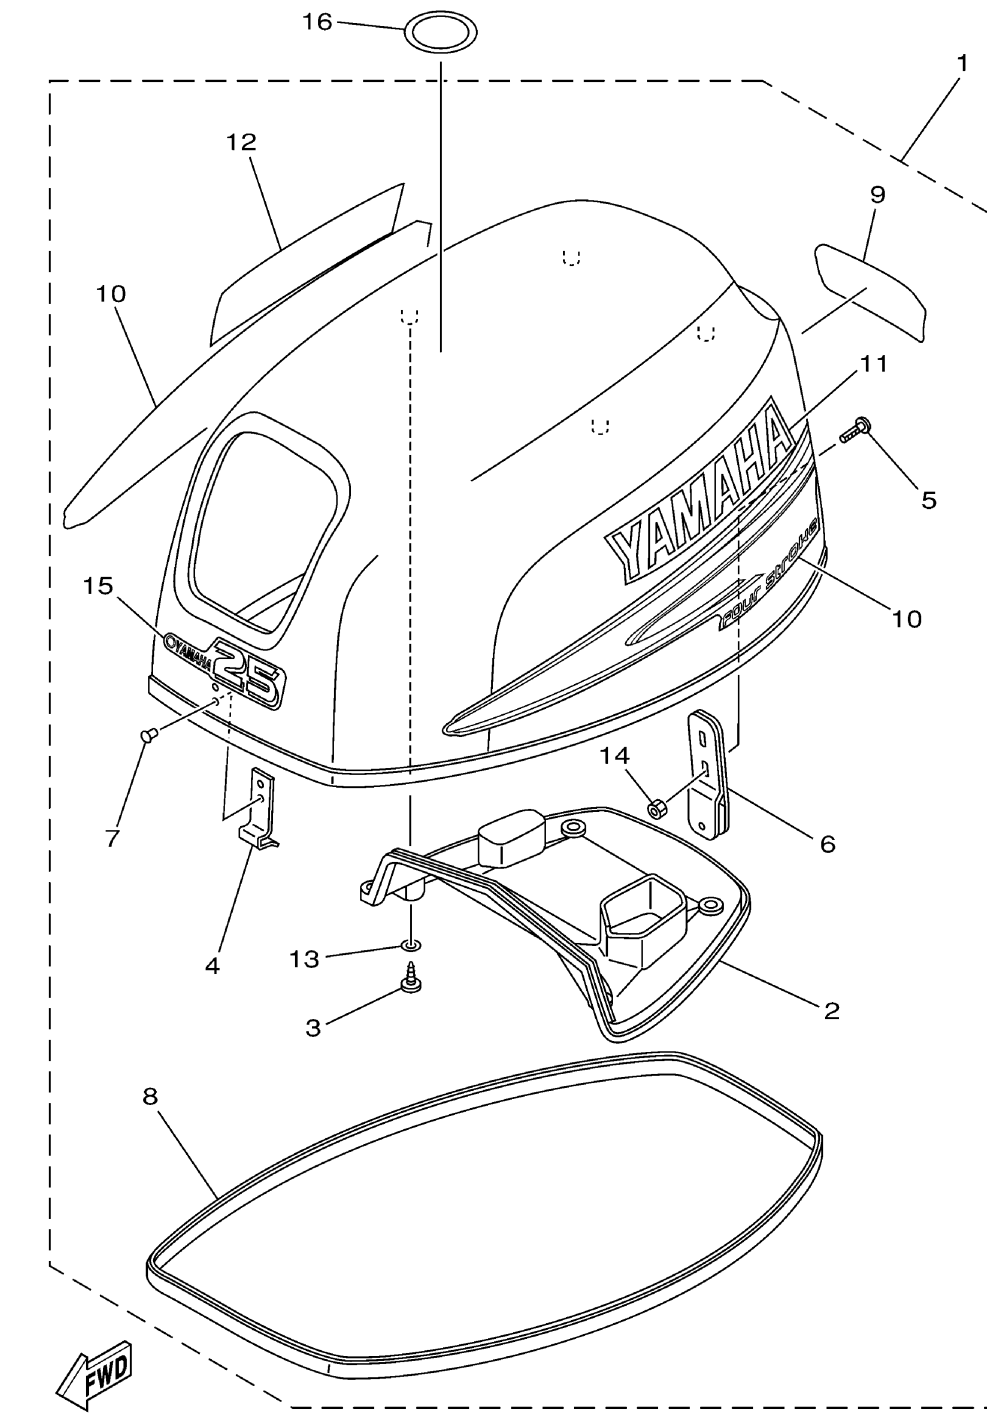

# TOP COWLING

65W3100 - C010

\*1: NEW PARTS  
STARTING SERIAL NO. : 65W - 1013331 ~

Ref No.	Part Number	Description	Qty	Remarks
1	65W-42610-11-4D	TOP COWLING ASSY	1	
1	65W-42610-20-4D	TOP COWLING ASSY	1	UR: 65W-1013331 ~
2	65W-42613-00-00	. MOLDING, AIR DUCT	1	
3	97780-60520-00	. SCREW, TAPPING	4	
4	65W-42651-01-00	. .HOOK	1	
5	90109-06MA4-00	. .BOLT	2	
6	65W-42652-01-00	. . HOOK	1	UR: 65W-1013331 ~
6	65W-42652-00-00	. .HOOK	1	
7	90266-06M02-00	. .RIVET	2	
8	6D5-42615-00-00	. SEAL	1	UR: 65W-1013331 ~
8	65W-42615-01-00	. .SEAL	1	
9	65W-42678-20-00	. .GRAPHIC, REAR	1	
10	65W-W0070-20-00	. .GRAPHIC SET	1	
11	65W-42681-20-00	. .MARK, COWLING	1	
12	65W-42682-20-00	. .MARK, COWLING	1	
13	90202-05M38-00	. WASHER, PLATE	4	
14	95680-06100-00	. NUT, U	2	
15	65W-42677-00-00	. .GRAPHIC, FRONT	1	
16	67F-13434-02-00	LABEL, CAUTION	1	