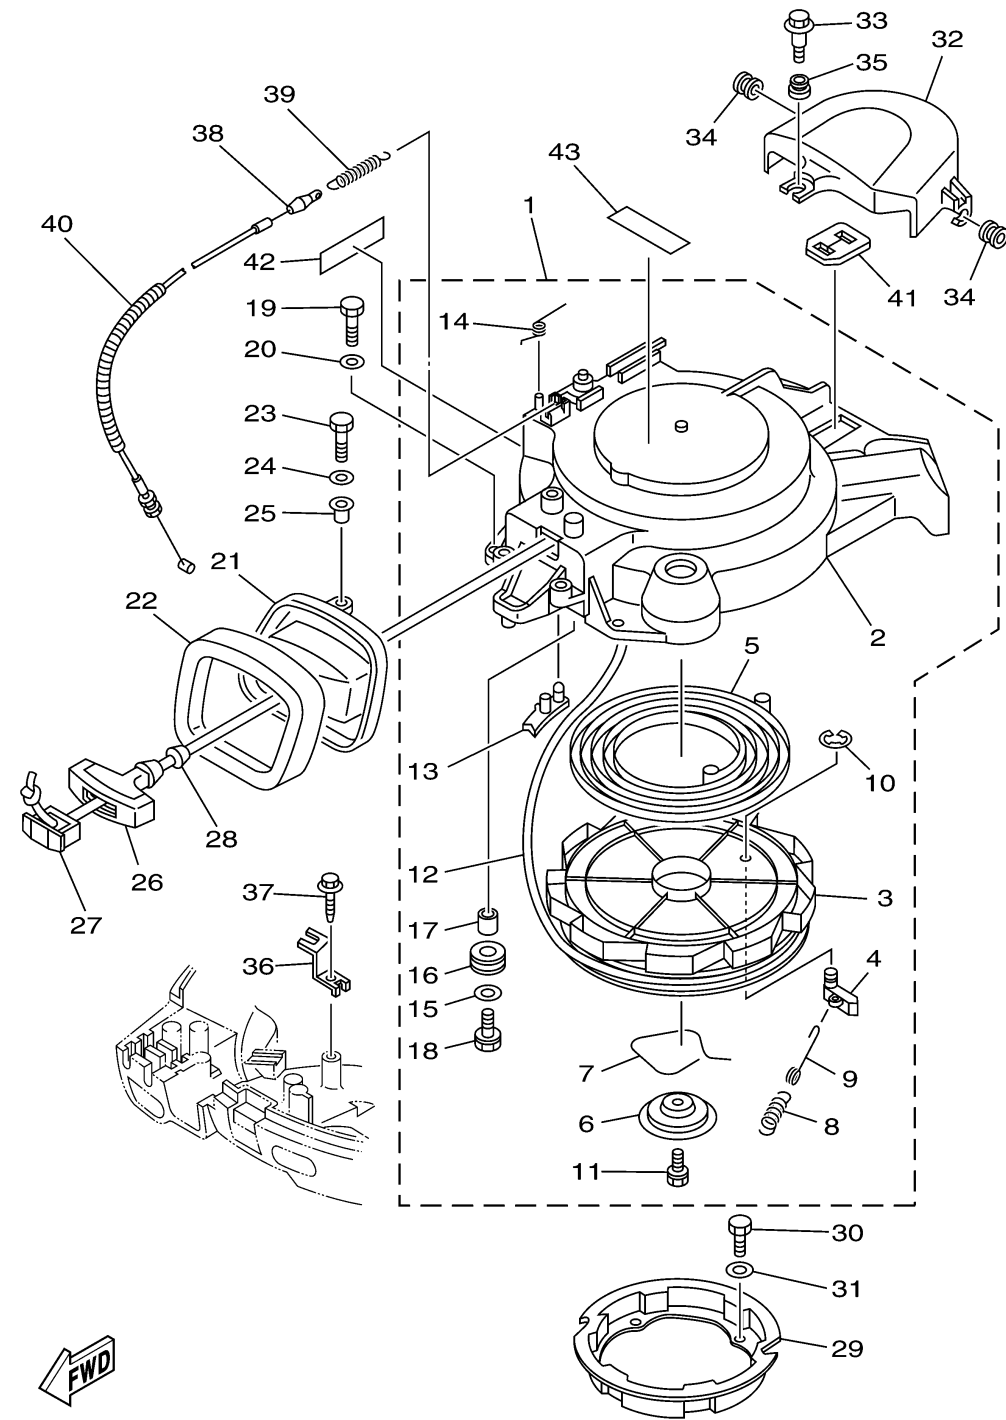

STARTER

FWD
67C3110-C110

Ref No.	Part Number	Description	Qty	Remarks
1	67C-15710-00-00	STARTER ASSY	1	MH
2	67C-15711-00-00	..CASE, STARTER	1	
3	66T-15714-00-00	..DRUM, SHEAVE	1	
4	63V-15741-00-00	..PAWL, DRIVE	1	
5	66T-15713-00-00	..SPRING, STARTER	1	
6	66T-15716-00-00	..PLATE, DRIVE	1	
7	66T-15705-00-00	..SPRING, DRIVE PAWL	1	
8	66T-15767-00-00	..SPRING	1	
9	66T-15784-00-00	..SPRING, RETURN	1	
10	63V-15744-00-00	..CIRCLIP	1	
11	63V-15768-00-00	..BOLT	1	
12	90890-44374-00	STARTER, ROPE 50M O/M	1	UNAVAILABLE - OBTAIN LOCALLY - CUT TO 1.8M
13	66T-15794-00-00	..STOPPER	1	
14	66T-15734-00-00	..SPRING, RETURN	1	
15	6F5-15791-00-00	..WASHER, LOCK	1	
16	6F5-15752-00-00	..ROLLER, WIRE	1	
17	6F5-15753-00-00	..BUSH	1	
18	97523-06425-00	..BOLT, WITH WASHER	1	
19	97095-06025-00	BOLT	4	MH
20	92995-06600-00	WASHER	4	MH

CONTINUED ON NEXT FRAME >

STARTER

FWD
67C3110-C110

Ref No.	Part Number	Description	Qty	Remarks
21	67C-15758-00-00	GUIDE, ROPE	1	MH
22	67C-15762-00-00	SEAL, RUBBER 2	1	MH
23	97095-06025-00	BOLT	3	MH
24	92995-06600-00	WASHER	3	MH
25	90387-06M89-00	COLLAR	3	MH
26	689-15755-01-00	.HANDLE, STARTER	1	MH
27	6F5-15779-02-00	.COVER	1	MH
28	6A0-15789-00-00	.DAMPER	1	MH
29	67C-15723-00-00	PULLEY, STARTER	1	MH
30	97095-06010-00	BOLT	4	MH
31	92995-06600-00	WASHER	4	MH
32	67C-46297-00-00	COVER, DUST	1	MH
33	90109-06MA1-00	BOLT	1	MH
34	90480-10M16-00	.GROMMET	2	MH
35	90480-12072-00	GROMMET	1	MH
36	66M-15774-00-00	STAY 4	1	MH
37	90109-06M86-00	BOLT	1	MH
38	67C-15770-00-00	CABLE COMP., STARTER STOP	1	MH
39	66T-15731-00-00	.SPRING, RETURN	1	MH
40	90446-10M86-00	HOSE (L140)	1	MH

CONTINUED ON NEXT FRAME >

STARTER

67C3110-C110

Ref No.	Part Number	Description	Qty	Remarks
41	65W-81639-10-00	PLATE, ARMATURE FITTING	1	MH
42	62Y-13437-41-00	MARK, CAUTION	1	MH
43	6A1-83625-41-00	MARK 5	1	MH