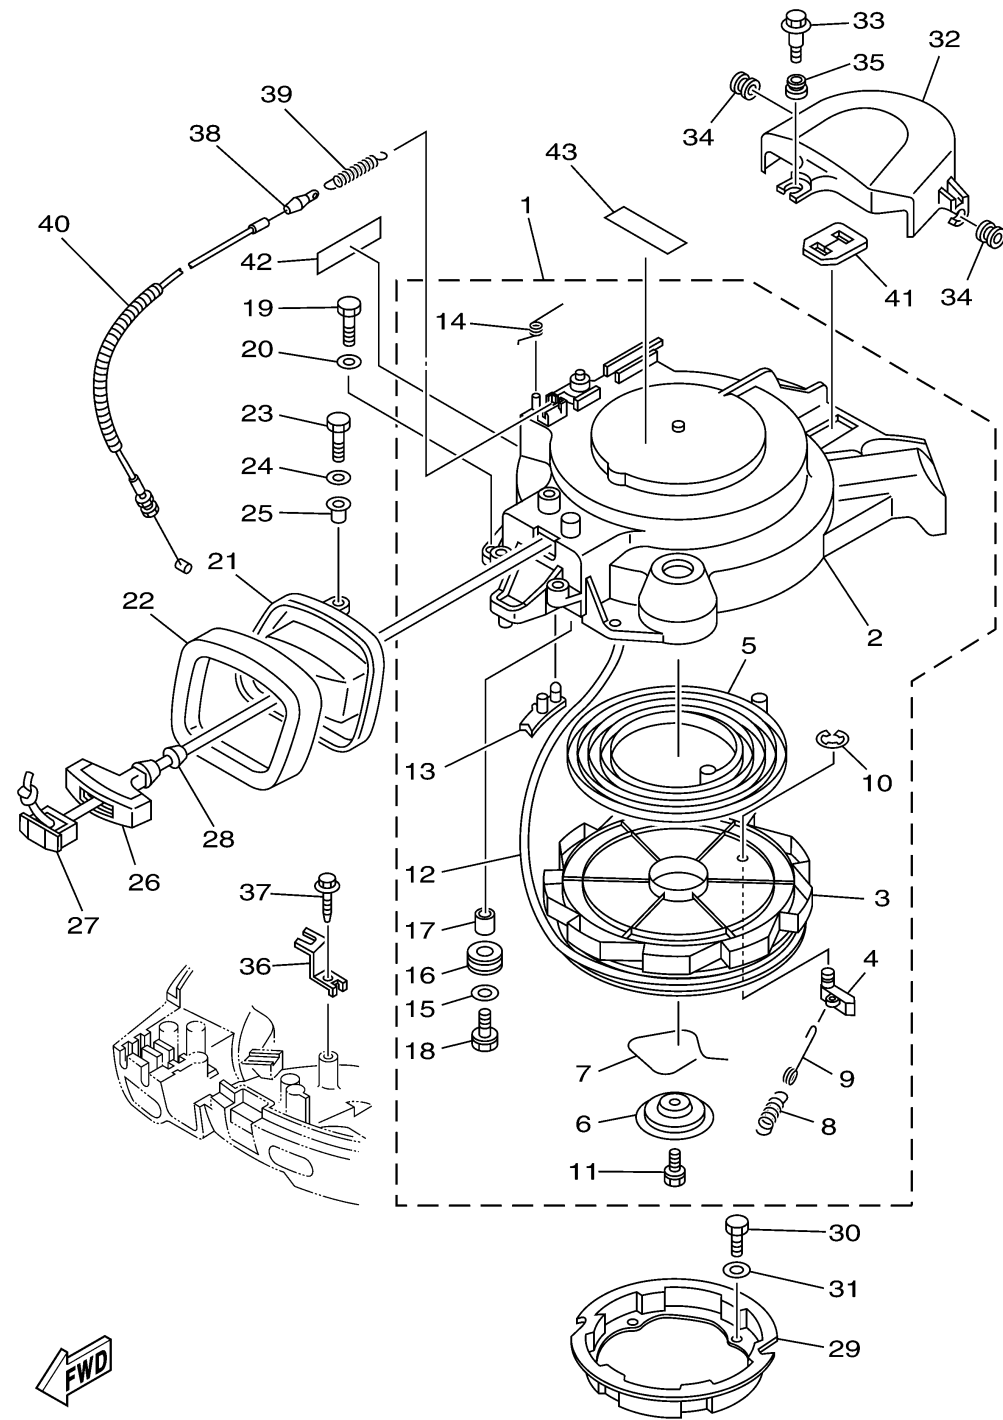

STARTER

FWD
67C3110-C110

Ref No.	Part Number	Description	Qty	Remarks
1	67C-15710-00-00	STARTER ASSY	1	MH
2	67C-15711-00-00	..CASE, STARTER	1	
3	66T-15714-00-00	..DRUM, SHEAVE	1	
4	63V-15741-00-00	..PAWL, DRIVE	1	
5	66T-15713-00-00	..SPRING, STARTER	1	
6	66T-15716-00-00	..PLATE, DRIVE	1	
7	66T-15705-00-00	..SPRING, DRIVE PAWL	1	
8	66T-15767-00-00	..SPRING	1	
9	66T-15784-00-00	..SPRING, RETURN	1	
10	63V-15744-00-00	..CIRCLIP	1	
11	63V-15768-00-00	..BOLT	1	
12	90890-44374-00	STARTER, ROPE 50M O/M	1	UNAVAILABLE - OBTAIN LOCALLY - CUT TO 1.8M
13	66T-15794-00-00	..STOPPER	1	
14	66T-15734-00-00	..SPRING, RETURN	1	
15	6F5-15791-00-00	..WASHER, LOCK	1	
16	6F5-15752-00-00	..ROLLER, WIRE	1	
17	6F5-15753-00-00	..BUSH	1	
18	97523-06425-00	..BOLT, WITH WASHER	1	
19	97095-06025-00	BOLT	4	MH
20	92995-06600-00	WASHER	4	MH

CONTINUED ON NEXT FRAME >

STARTER

FWD
67C3110-C110

Ref No.	Part Number	Description	Qty	Remarks
21	67C-15758-00-00	GUIDE, ROPE	1	MH
22	67C-15762-00-00	SEAL, RUBBER 2	1	MH
23	97095-06025-00	BOLT	3	MH
24	92995-06600-00	WASHER	3	MH
25	90387-06M89-00	COLLAR	3	MH
26	689-15755-01-00	.HANDLE, STARTER	1	MH
27	6F5-15779-02-00	.COVER	1	MH
28	6A0-15789-00-00	.DAMPER	1	MH
29	67C-15723-00-00	PULLEY, STARTER	1	MH
30	97095-06010-00	BOLT	4	MH
31	92995-06600-00	WASHER	4	MH
32	67C-46297-00-00	COVER, DUST	1	MH
33	90109-06MA1-00	BOLT	1	MH
34	90480-10M16-00	.GROMMET	2	MH
35	90480-12072-00	GROMMET	1	MH
36	66M-15774-00-00	STAY 4	1	MH
37	90109-06M86-00	BOLT	1	MH
38	67C-15770-00-00	CABLE COMP., STARTER STOP	1	MH
39	66T-15731-00-00	.SPRING, RETURN	1	MH
40	90446-10M86-00	HOSE (L140)	1	MH

CONTINUED ON NEXT FRAME >

STARTER

67C3110-C110

Ref No.	Part Number	Description	Qty	Remarks
41	65W-81639-10-00	PLATE, ARMATURE FITTING	1	MH
42	62Y-13437-41-00	MARK, CAUTION	1	MH
43	6A1-83625-41-00	MARK 5	1	MH